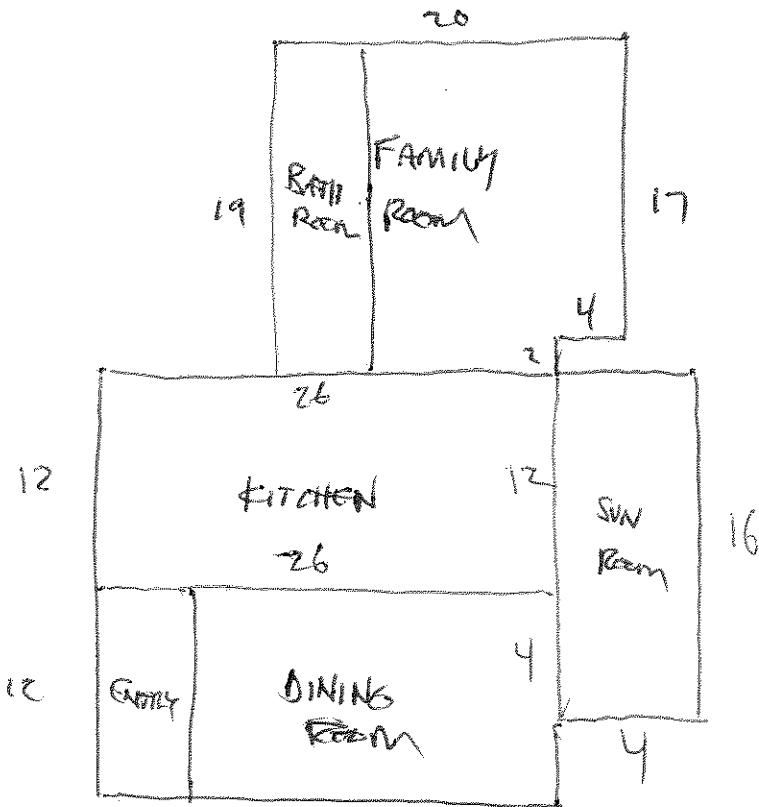

MARK BOWEN
129 CALES ST.
PORTLAND, ME 04102
207-671-1050

NOTE: No CHANGES
IN FLOOR PLAN.

CALES STREET
