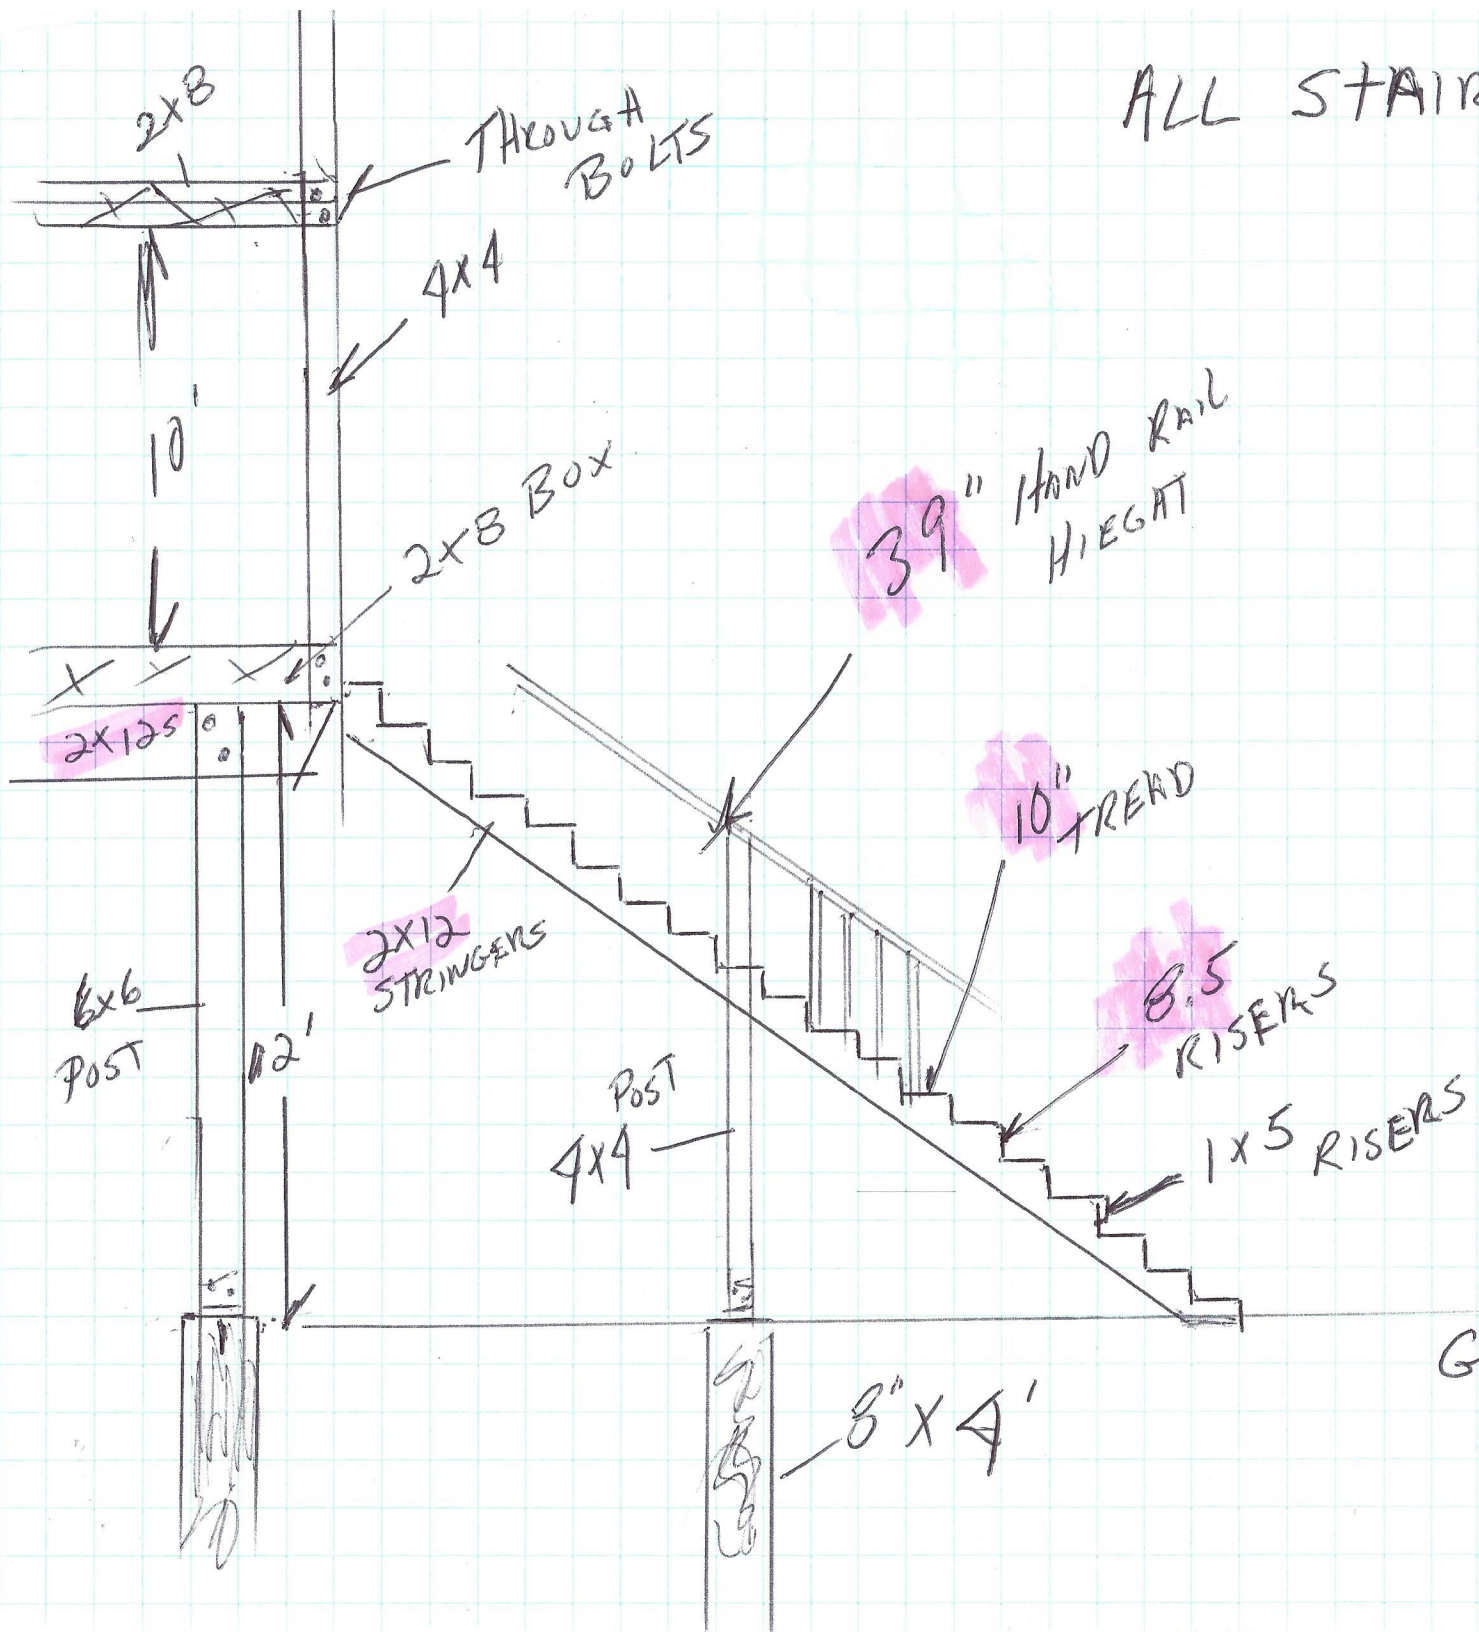

ALL STAIRS 24" MIN. WIDTH

6'-8" MIN HEAD ROOM HEIGHT (ALL LEVELS)