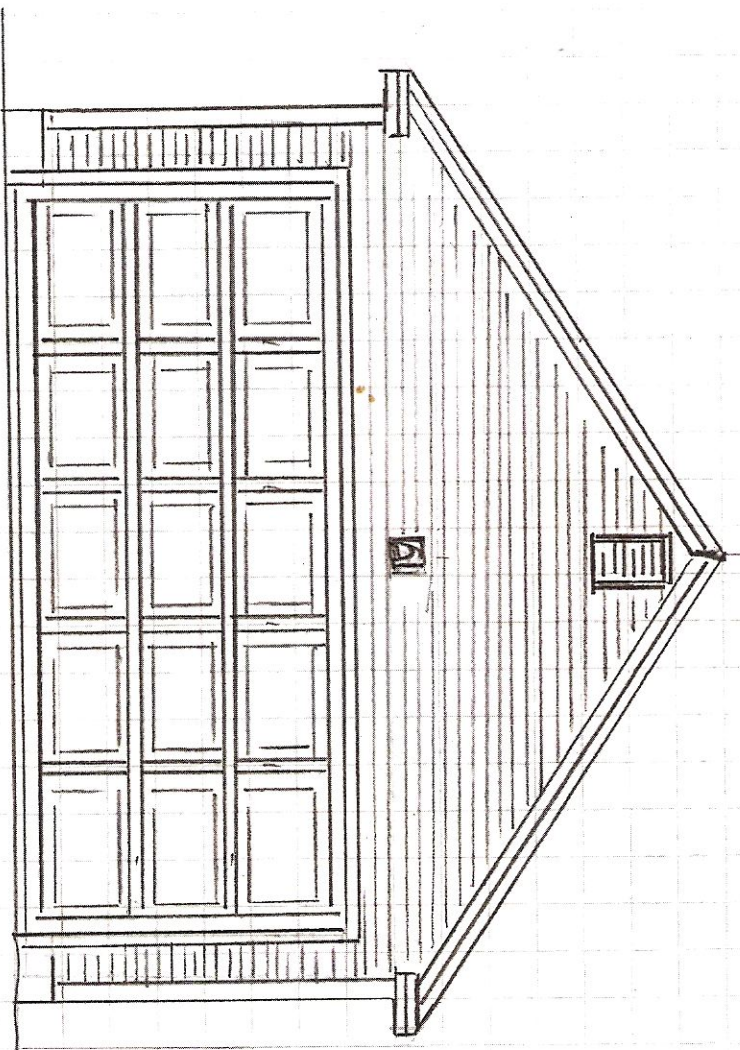

18 ORLAND

1-16' x 7'
OVERHEAD
DOOR

FRONT

ENTRANCE FROM DEBLOIS ST
1/4" = 1'