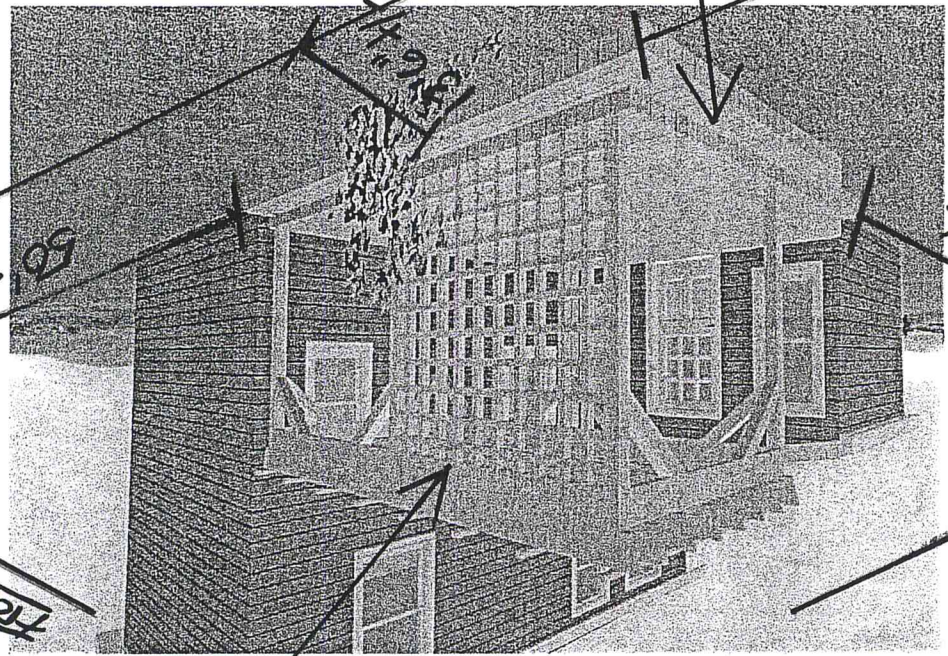

12/14/15

- Plot Plan -

No Scale

EXISTING DECK

Proposed Truss / Pergola

ELISE RICHER  
133 LONGFELLOW STREET  
PORTLAND, ME