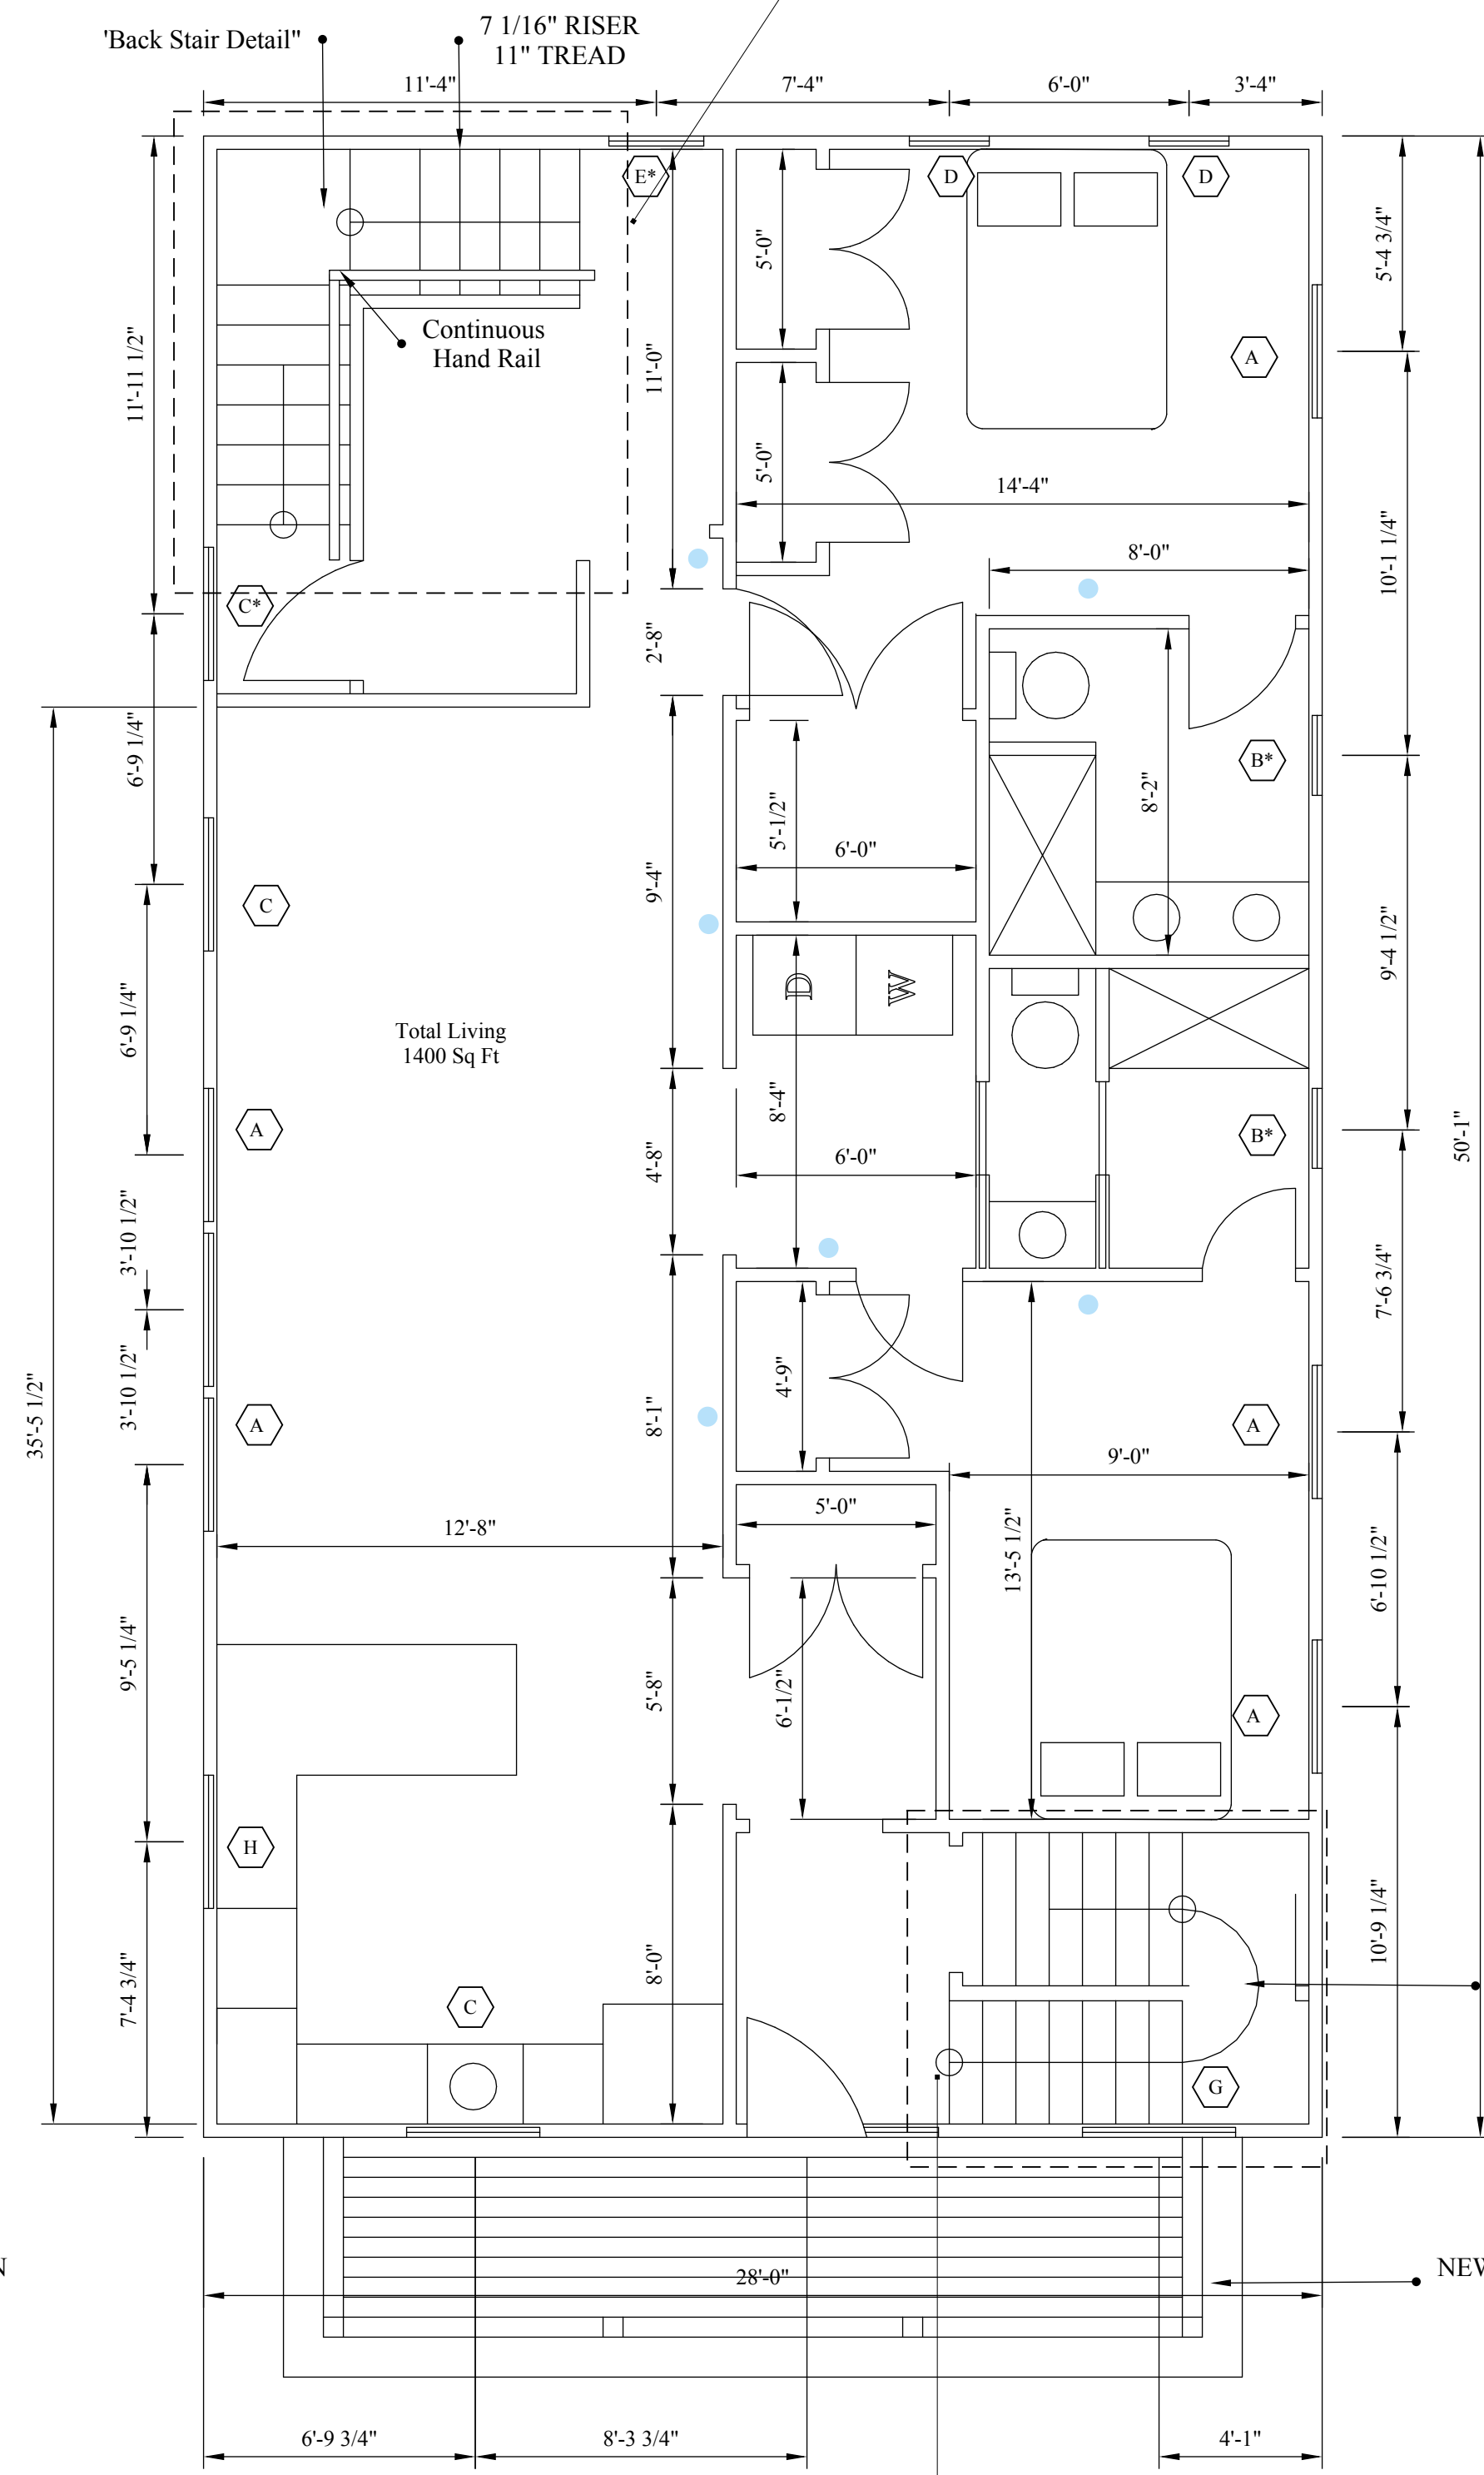

First Floor

scale: 1/4"=1'

- A) R.O. 38 1/2" X 64" Double Hung- 7 Double Hung (Tempered) - 3
 - B) R.O. 29" X 35 3/8" Double Hung (Tempered) - 4 Double Hung (3 Units Mullered) - 1
 - C) R.O. 38 1/2" X 48" Double Hung- 4 Double Hung (Tempered)- 1
 - D) R.O. 25" X 23 3/8" Fixed- 4
 - E) R.O. 30" X 48" Casement (Tempered)- 2 Double Hung (Tempered)- 1
 - F) R.O. 48" X 26" Double Hung (2 Units Mullered)- 1
 - G.) R.O. 44 3/4" x 27 1/4" Fixed (Tempered)- 2
 - H) R.O. 28 1/2" X 48" Double Hung- 2
- Note:
Tempered- *
Casement- c

• - CO & Smoke Detectors

Second Floor

scale: 1/4"=1'

Attic Floor

scale: 1/4"=1'