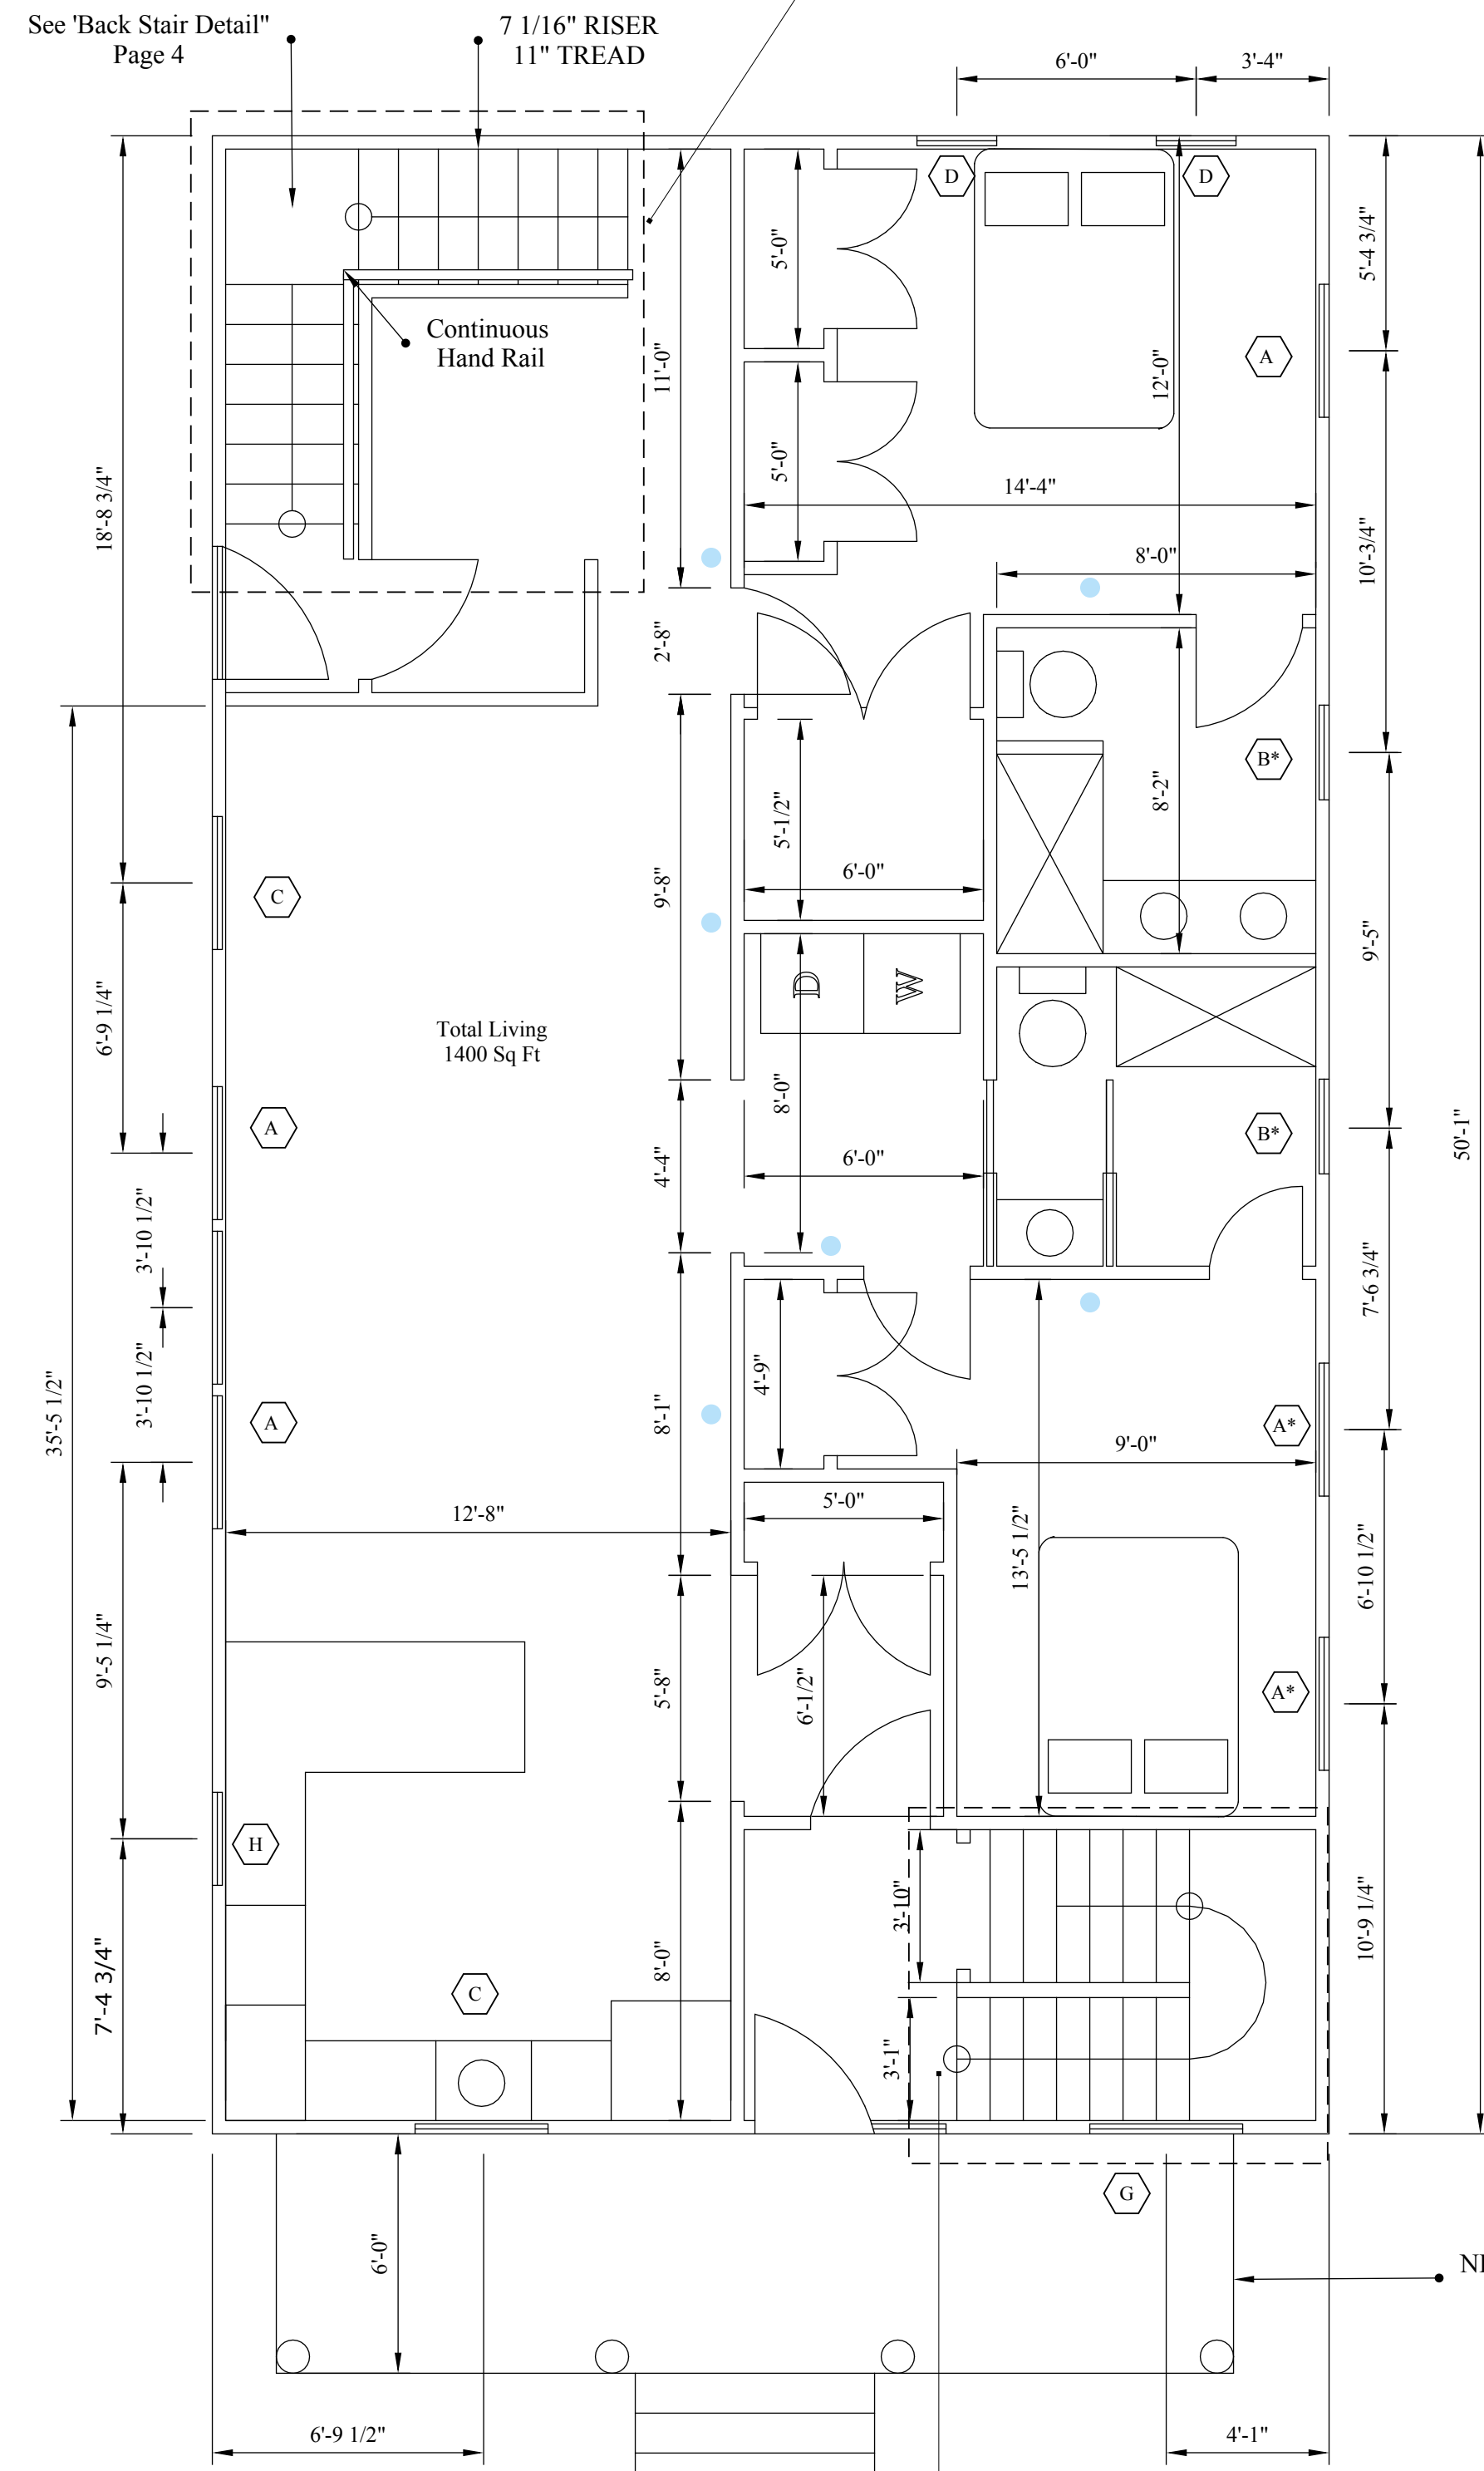

First Floor

scale: 1/4"=1'

- A) R.O. 38 1/2" X 64" Double Hung- 7 Double Hung (Tempered) - 3
 - B) R.O. 29" X 35 3/8" Double Hung (Tempered) - 4 Double Hung (3 Units Mullered) - 1
 - C) R.O. 38 1/2" X 48" Double Hung- 4 Double Hung (Tempered)- 1
 - D) R.O. 25" X 23 3/8" Fixed- 4
 - E) R.O. 30" X 48" Casement (Tempered)- 2 Double Hung (Tempered)- 1
 - F) R.O. 48" X 26" Double Hung (2 Units Mullered)- 1
 - G.) R.O. 44 3/4" x 27 1/4" Fixed (Tempered)- 2
 - H) R.O. 28 1/2" X 48" Double Hung- 2
- Note:
Tempered- *
Casement- c

• - CO & Smoke Detectors

Second Floor

scale: 1/4"=1'

Attic Floor

scale: 1/4"=1'