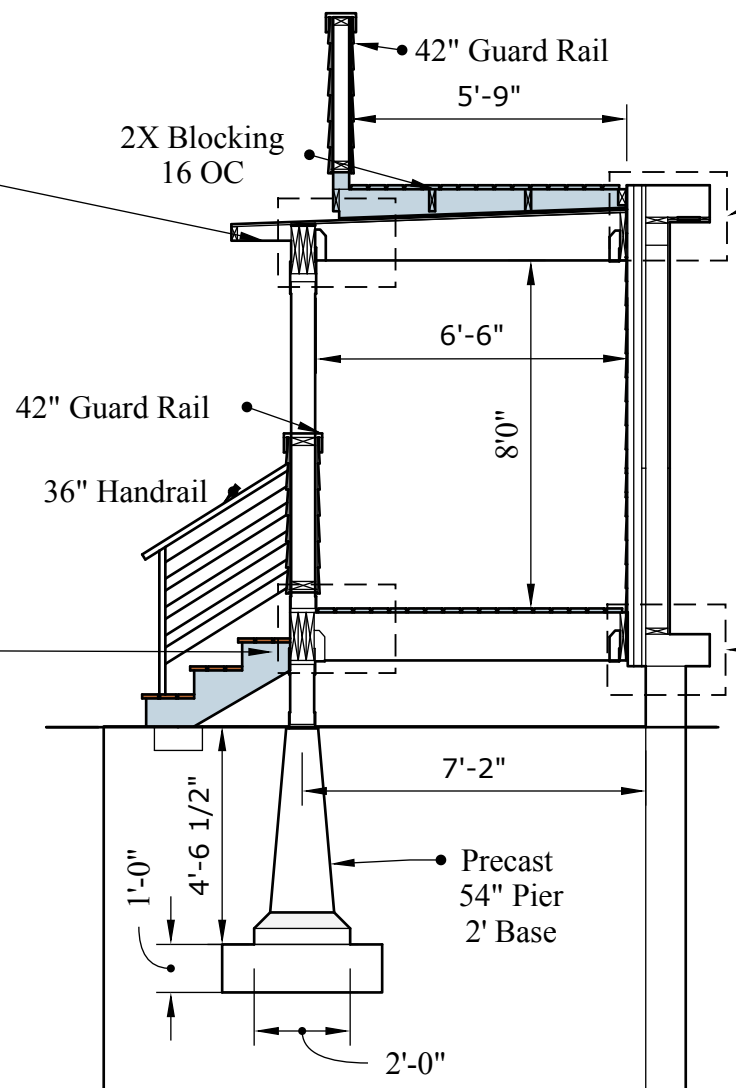

Guard Rail Assembly

scale: 1/2"=1'

2

scale: 3/4"=1'

3

scale: 3/4"=1'

1

scale: 3/4"=1'

4

scale: 3/4"=1'

Proposed Front Porch

scale: 1/4"=1'