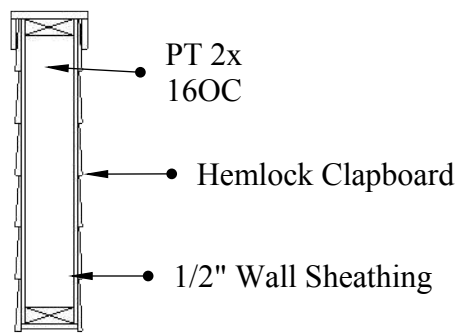

Guard Rail Assembly

scale: 1/2"=1'

2

scale: 3/4"=1'

3

scale: 3/4"=1'

1

scale: 3/4"=1'

4

scale: 3/4"=1'

Proposed Front Porch

scale: 1/4"=1'