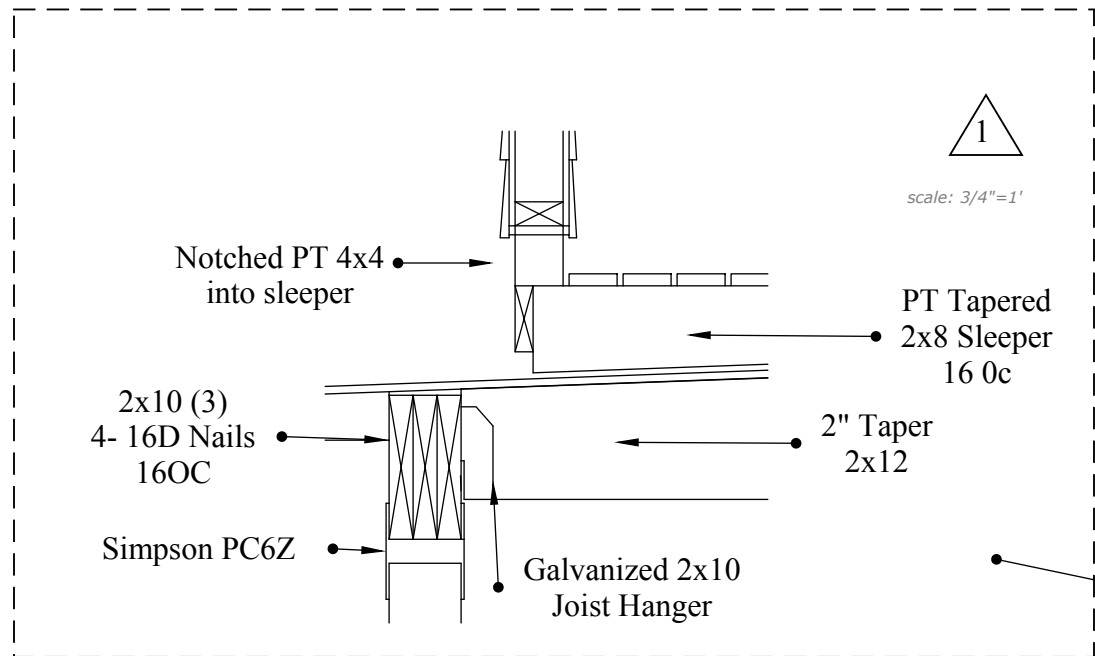

Guard Rail Assembly

scale: 1/2"=1'

2

scale: 3/4"=1'

3

scale: 3/4"=1'

1

scale: 3/4"=1'

4

scale: 3/4"=1'

Proposed Front Porch

scale: 1/4"=1'