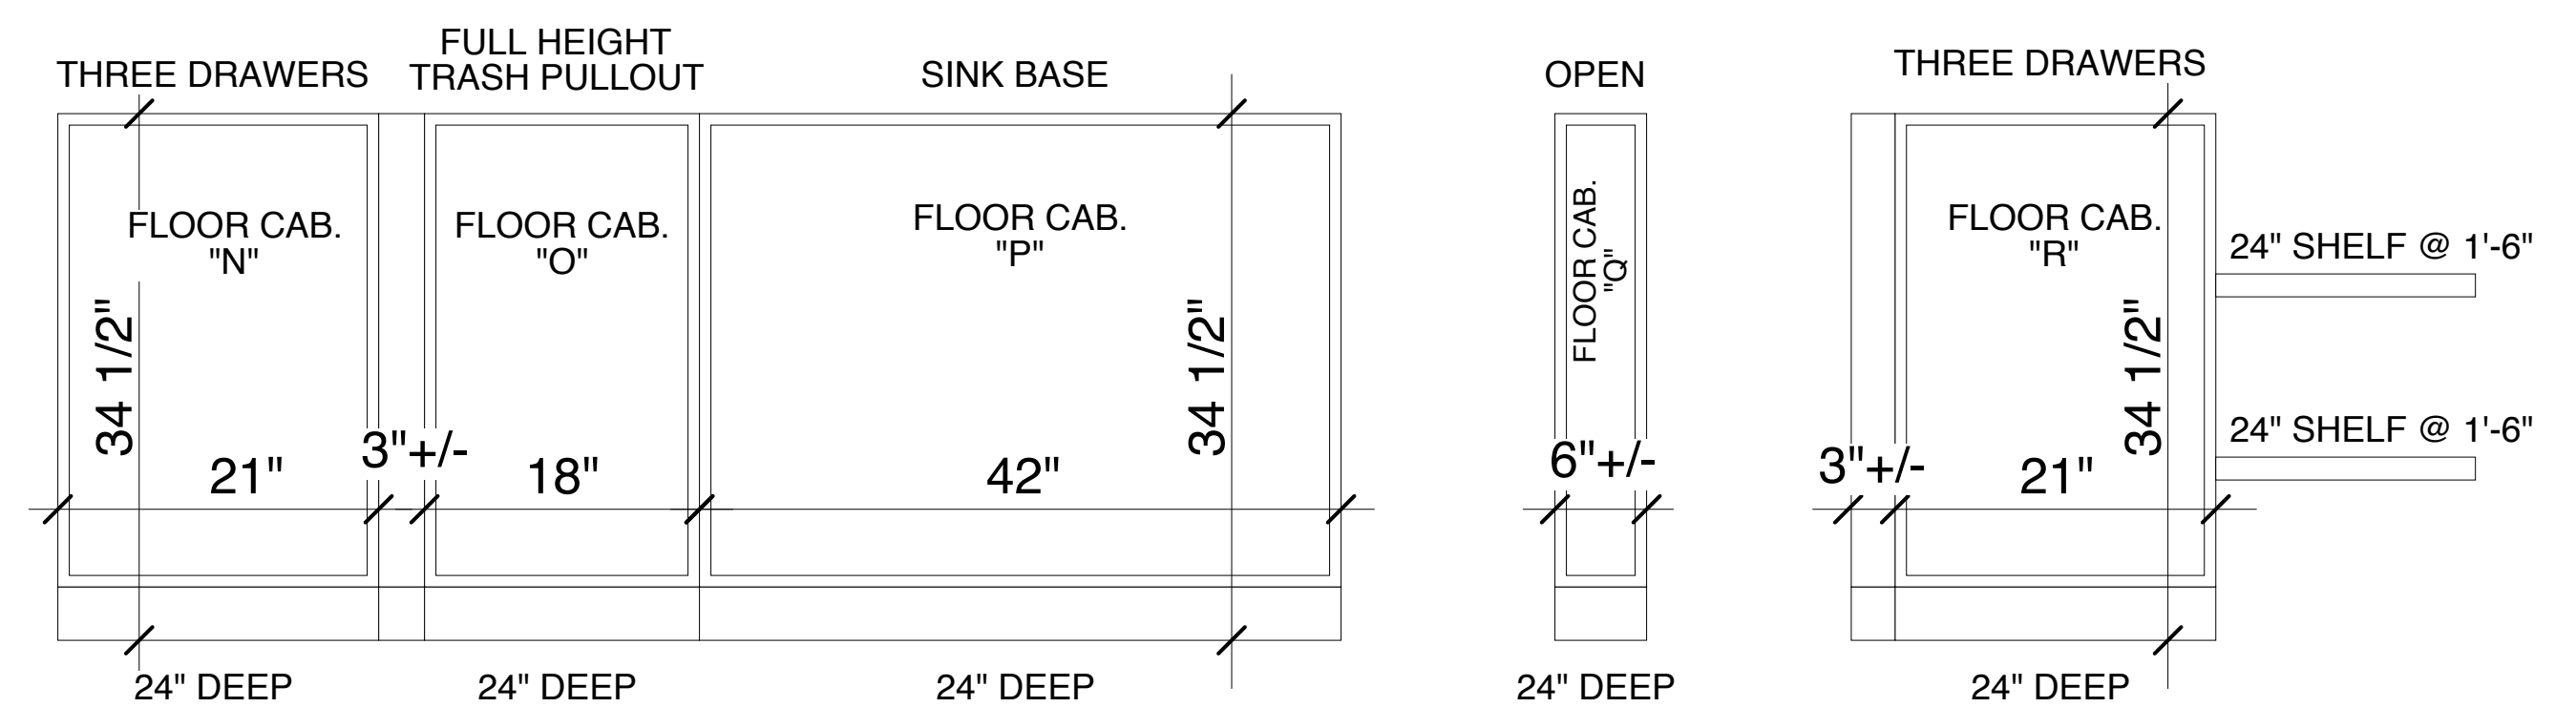

4 KITCHEN ISLAND CABINETS
SCALE: 1"=1'-0"

3 EAST KITCHEN CABINETS
SCALE: 1"=1'-0"

2 WEST KITCHEN CABINETS
SCALE: 1"=1'-0"

1 SOUTH KITCHEN CABINETS
SCALE: 1"=1'-0"

FOR PRICING - 10 FEBRUARY 2012

ARCHITECTURE & INTERIORS
45 CASCO STREET
PORTLAND, MAINE 04101
207.699.2688 TEL
207.699.2611 FAX
davidhembrearchitect.com

A5.4
DRAWING NO.