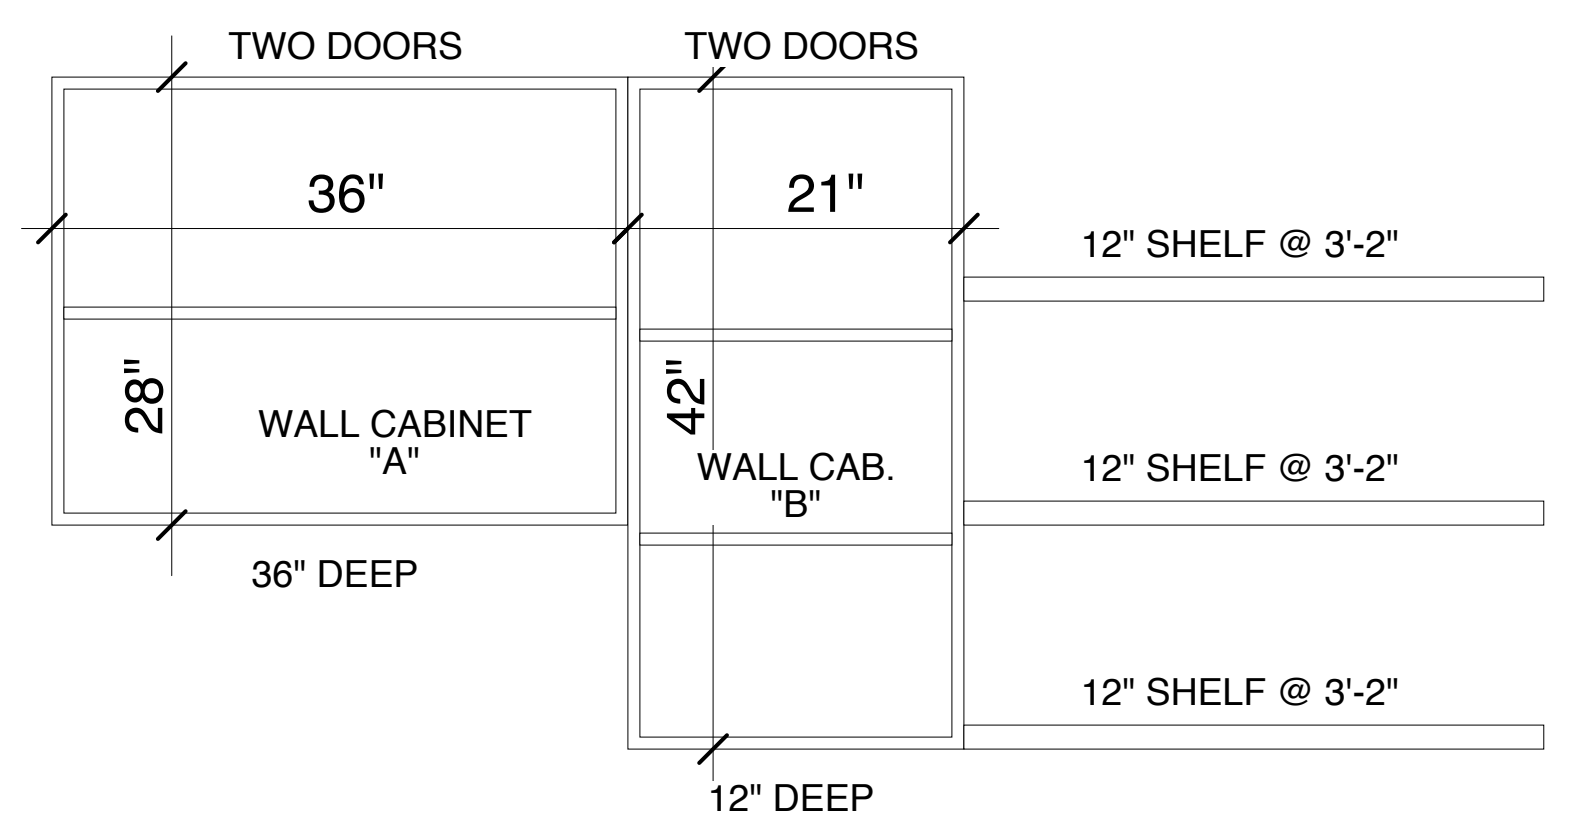

4 KITCHEN ISLAND CABINETS
SCALE: 1"=1'-0"

3 EAST KITCHEN CABINETS
SCALE: 1"=1'-0"

2 WEST KITCHEN CABINETS
SCALE: 1"=1'-0"

1 SOUTH KITCHEN CABINETS
SCALE: 1"=1'-0"

FOR PRICING - 10 FEBRUARY 2012

ARCHITECTURE & INTERIORS
45 CASCO STREET
PORTLAND, MAINE 04101
207.699.2688 TEL
207.699.2611 FAX
davidhembrearchitect.com

A5.4
DRAWING NO.