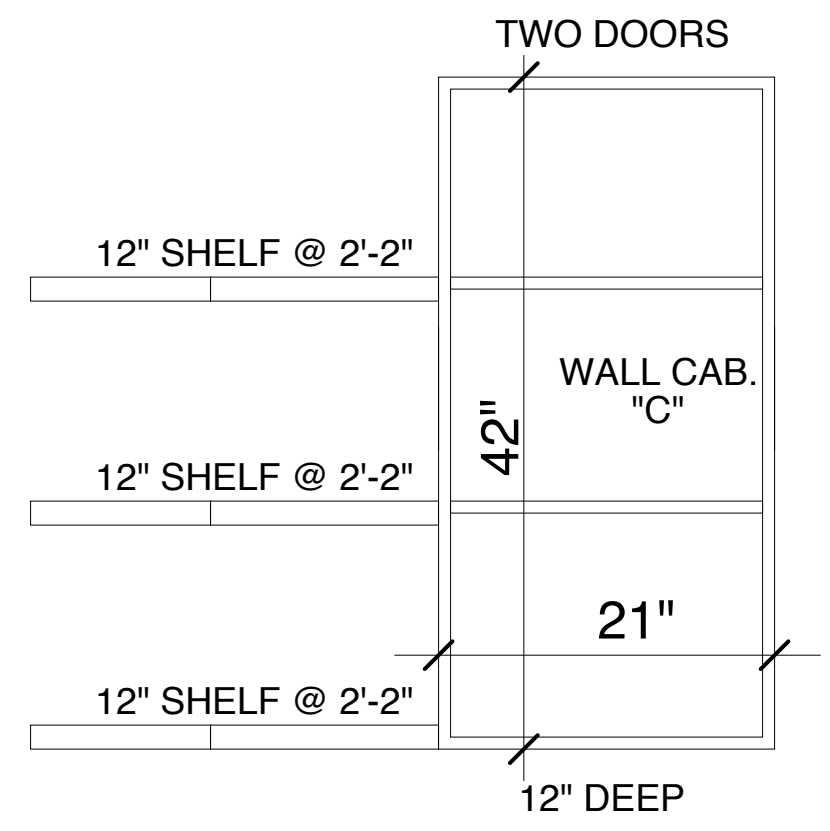

4 KITCHEN ISLAND CABINETS
SCALE: 1"=1'-0"

3 EAST KITCHEN CABINETS
SCALE: 1"=1'-0"

2 WEST KITCHEN CABINETS
SCALE: 1"=1'-0"

1 SOUTH KITCHEN CABINETS
SCALE: 1"=1'-0"

FOR PRICING - 10 FEBRUARY 2012

ARCHITECTURE & INTERIORS
45 CASCO STREET
PORTLAND, MAINE 04101
207.699.2688 TEL
207.699.2611 FAX
davidhembrearchitect.com

A5.4
DRAWING NO.