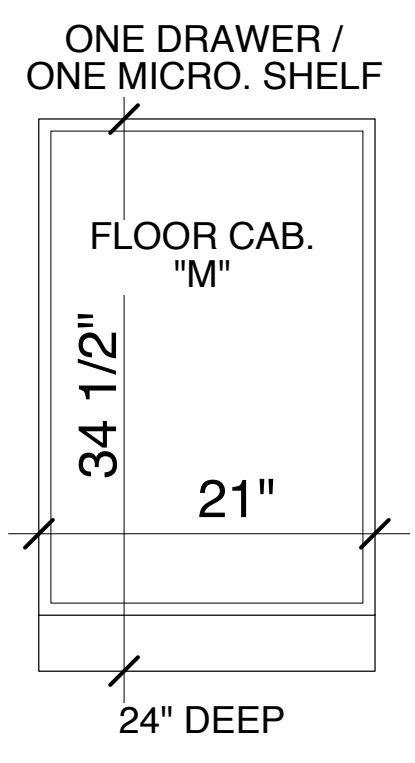

4 KITCHEN ISLAND CABINETS
SCALE: 1"=1'-0"

3 EAST KITCHEN CABINETS
SCALE: 1"=1'-0"

2 WEST KITCHEN CABINETS
SCALE: 1"=1'-0"

1 SOUTH KITCHEN CABINETS
SCALE: 1"=1'-0"

FOR PRICING - 10 FEBRUARY 2012

ARCHITECTURE & INTERIORS
45 CASCO STREET
PORTLAND, MAINE 04101
207.699.2688 TEL
207.699.2611 FAX
davidhembrearchitect.com

A5.4
DRAWING NO.