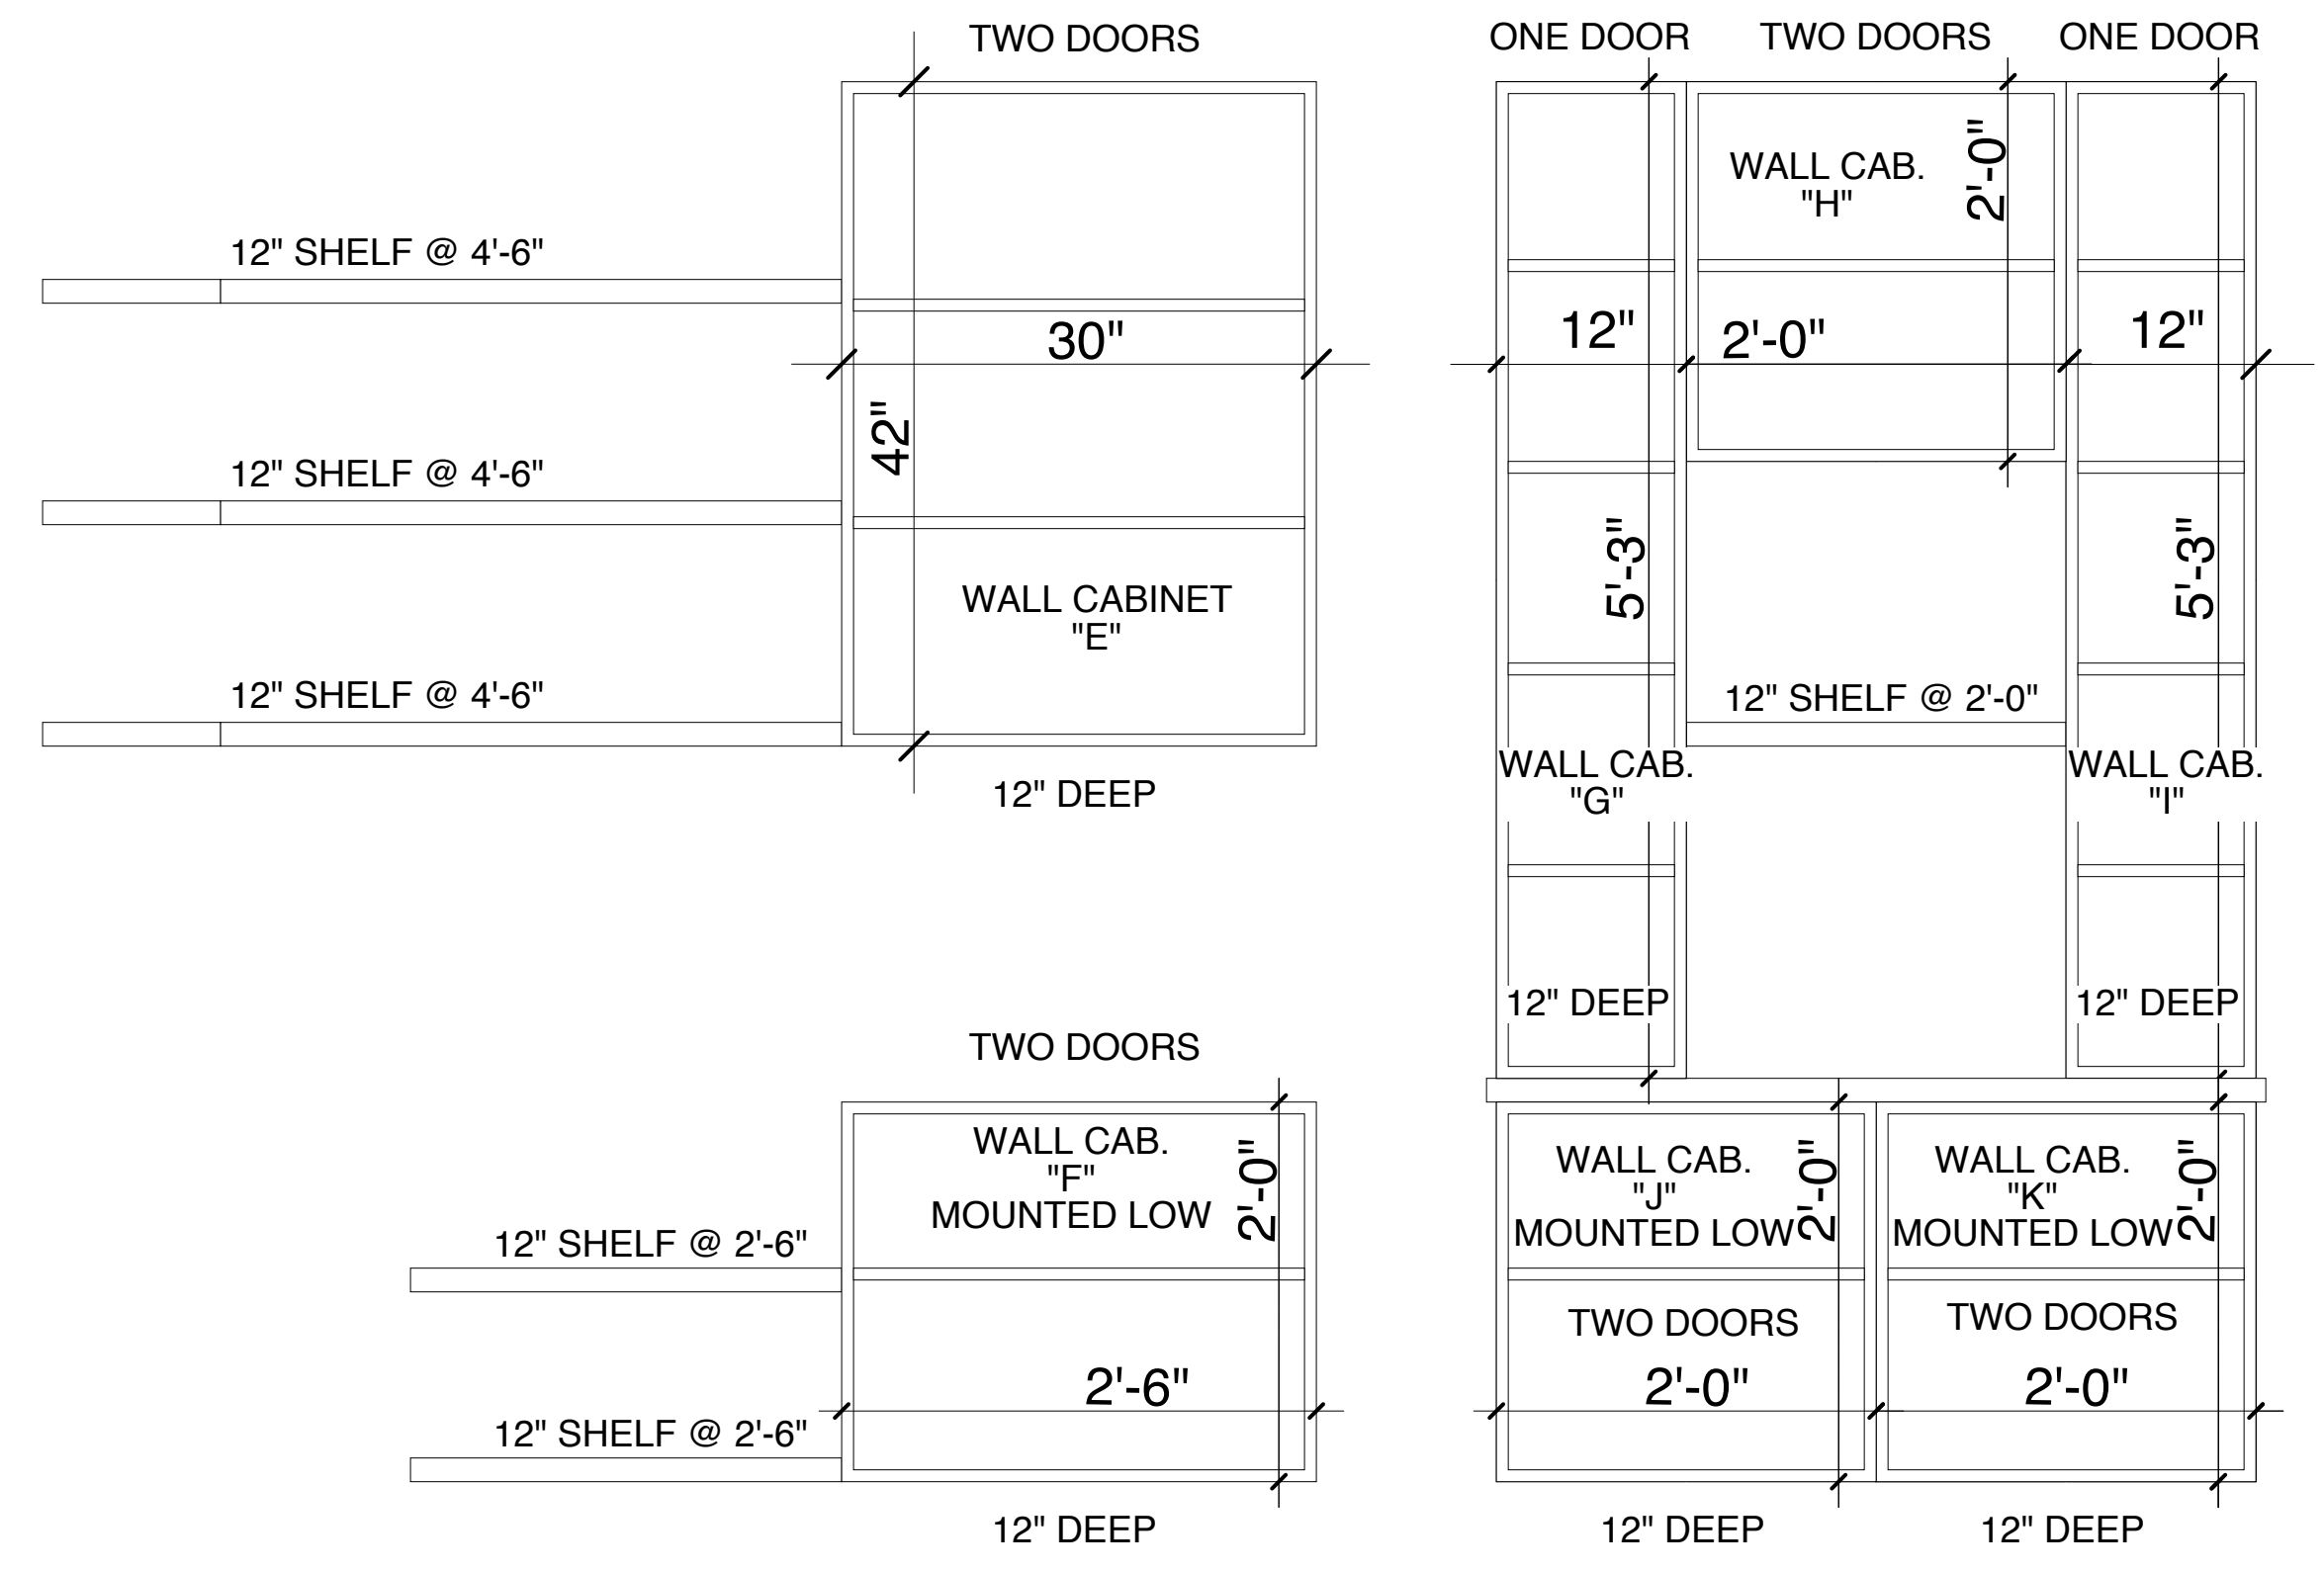

4 KITCHEN ISLAND CABINETS
SCALE: 1"=1'-0"

3 EAST KITCHEN CABINETS
SCALE: 1"=1'-0"

2 WEST KITCHEN CABINETS
SCALE: 1"=1'-0"

1 SOUTH KITCHEN CABINETS
SCALE: 1"=1'-0"

FOR PRICING - 10 FEBRUARY 2012

ARCHITECTURE & INTERIORS
45 CASCO STREET
PORTLAND, MAINE 04101
207.699.2688 TEL
207.699.2611 FAX
davidhembrearchitect.com

A5.4
DRAWING NO.