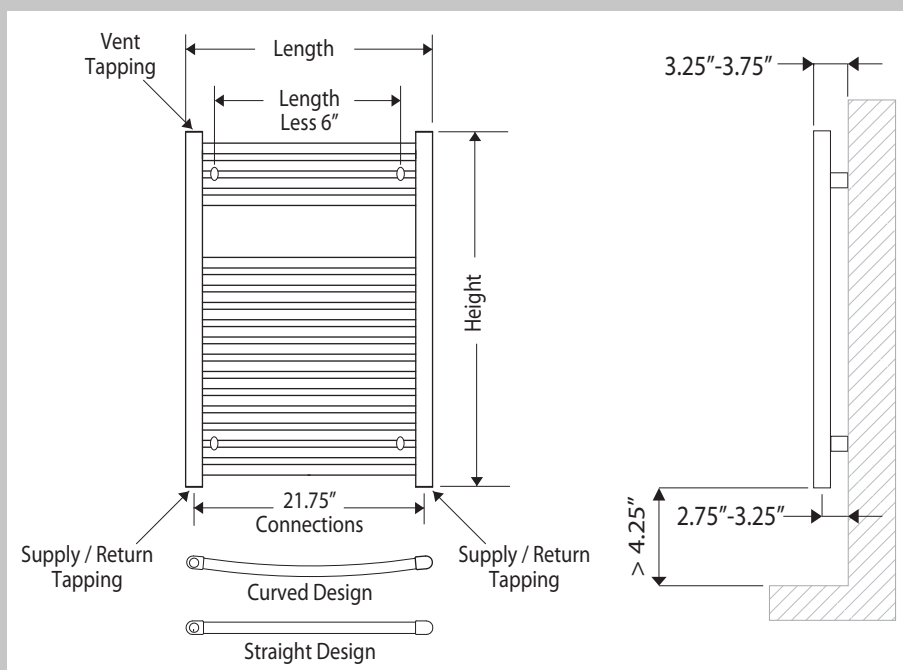

The Ecostyle Towel Bar Radiators come in straight or curved bar design with heating outputs ranging from 1,733 to 3,480 BTU/hr.

Ecostyle Towel Bar Specifications

| Model | Height (in) | Length (in) | Output (BTU) @ 180°F | Weight (lbs) | Water Content (gal) | Equivalent Baseboard @ 180°F (ft) |
|-----------|-------------|-------------|----------------------|--------------|---------------------|-----------------------------------|
| B-33.24CW | 33 | 24 | 1,733 | 17 | 1.20 | 3.0 |
| B-33.24SW | | | | | | |
| B-48.24CW | 48 | 24 | 2,525 | 25 | 1.90 | 4.4 |
| B-48.24SW | | | | | | |
| B-59.24CW | 59 | 24 | 3,037 | 31 | 2.21 | 5.3 |
| B-59.24SW | | | | | | |
| B-70.24CW | 70 | 24 | 3,480 | 44 | 2.87 | 6.1 |
| B-70.24SW | | | | | | |

Style with individual room control.

Ecostyle Towel Bars can be equipped with non-electric control valves for individual room control.

Ecostyle Towel Bars are engineered for efficiency and are constructed of 1.25mm thick steel for resiliency.