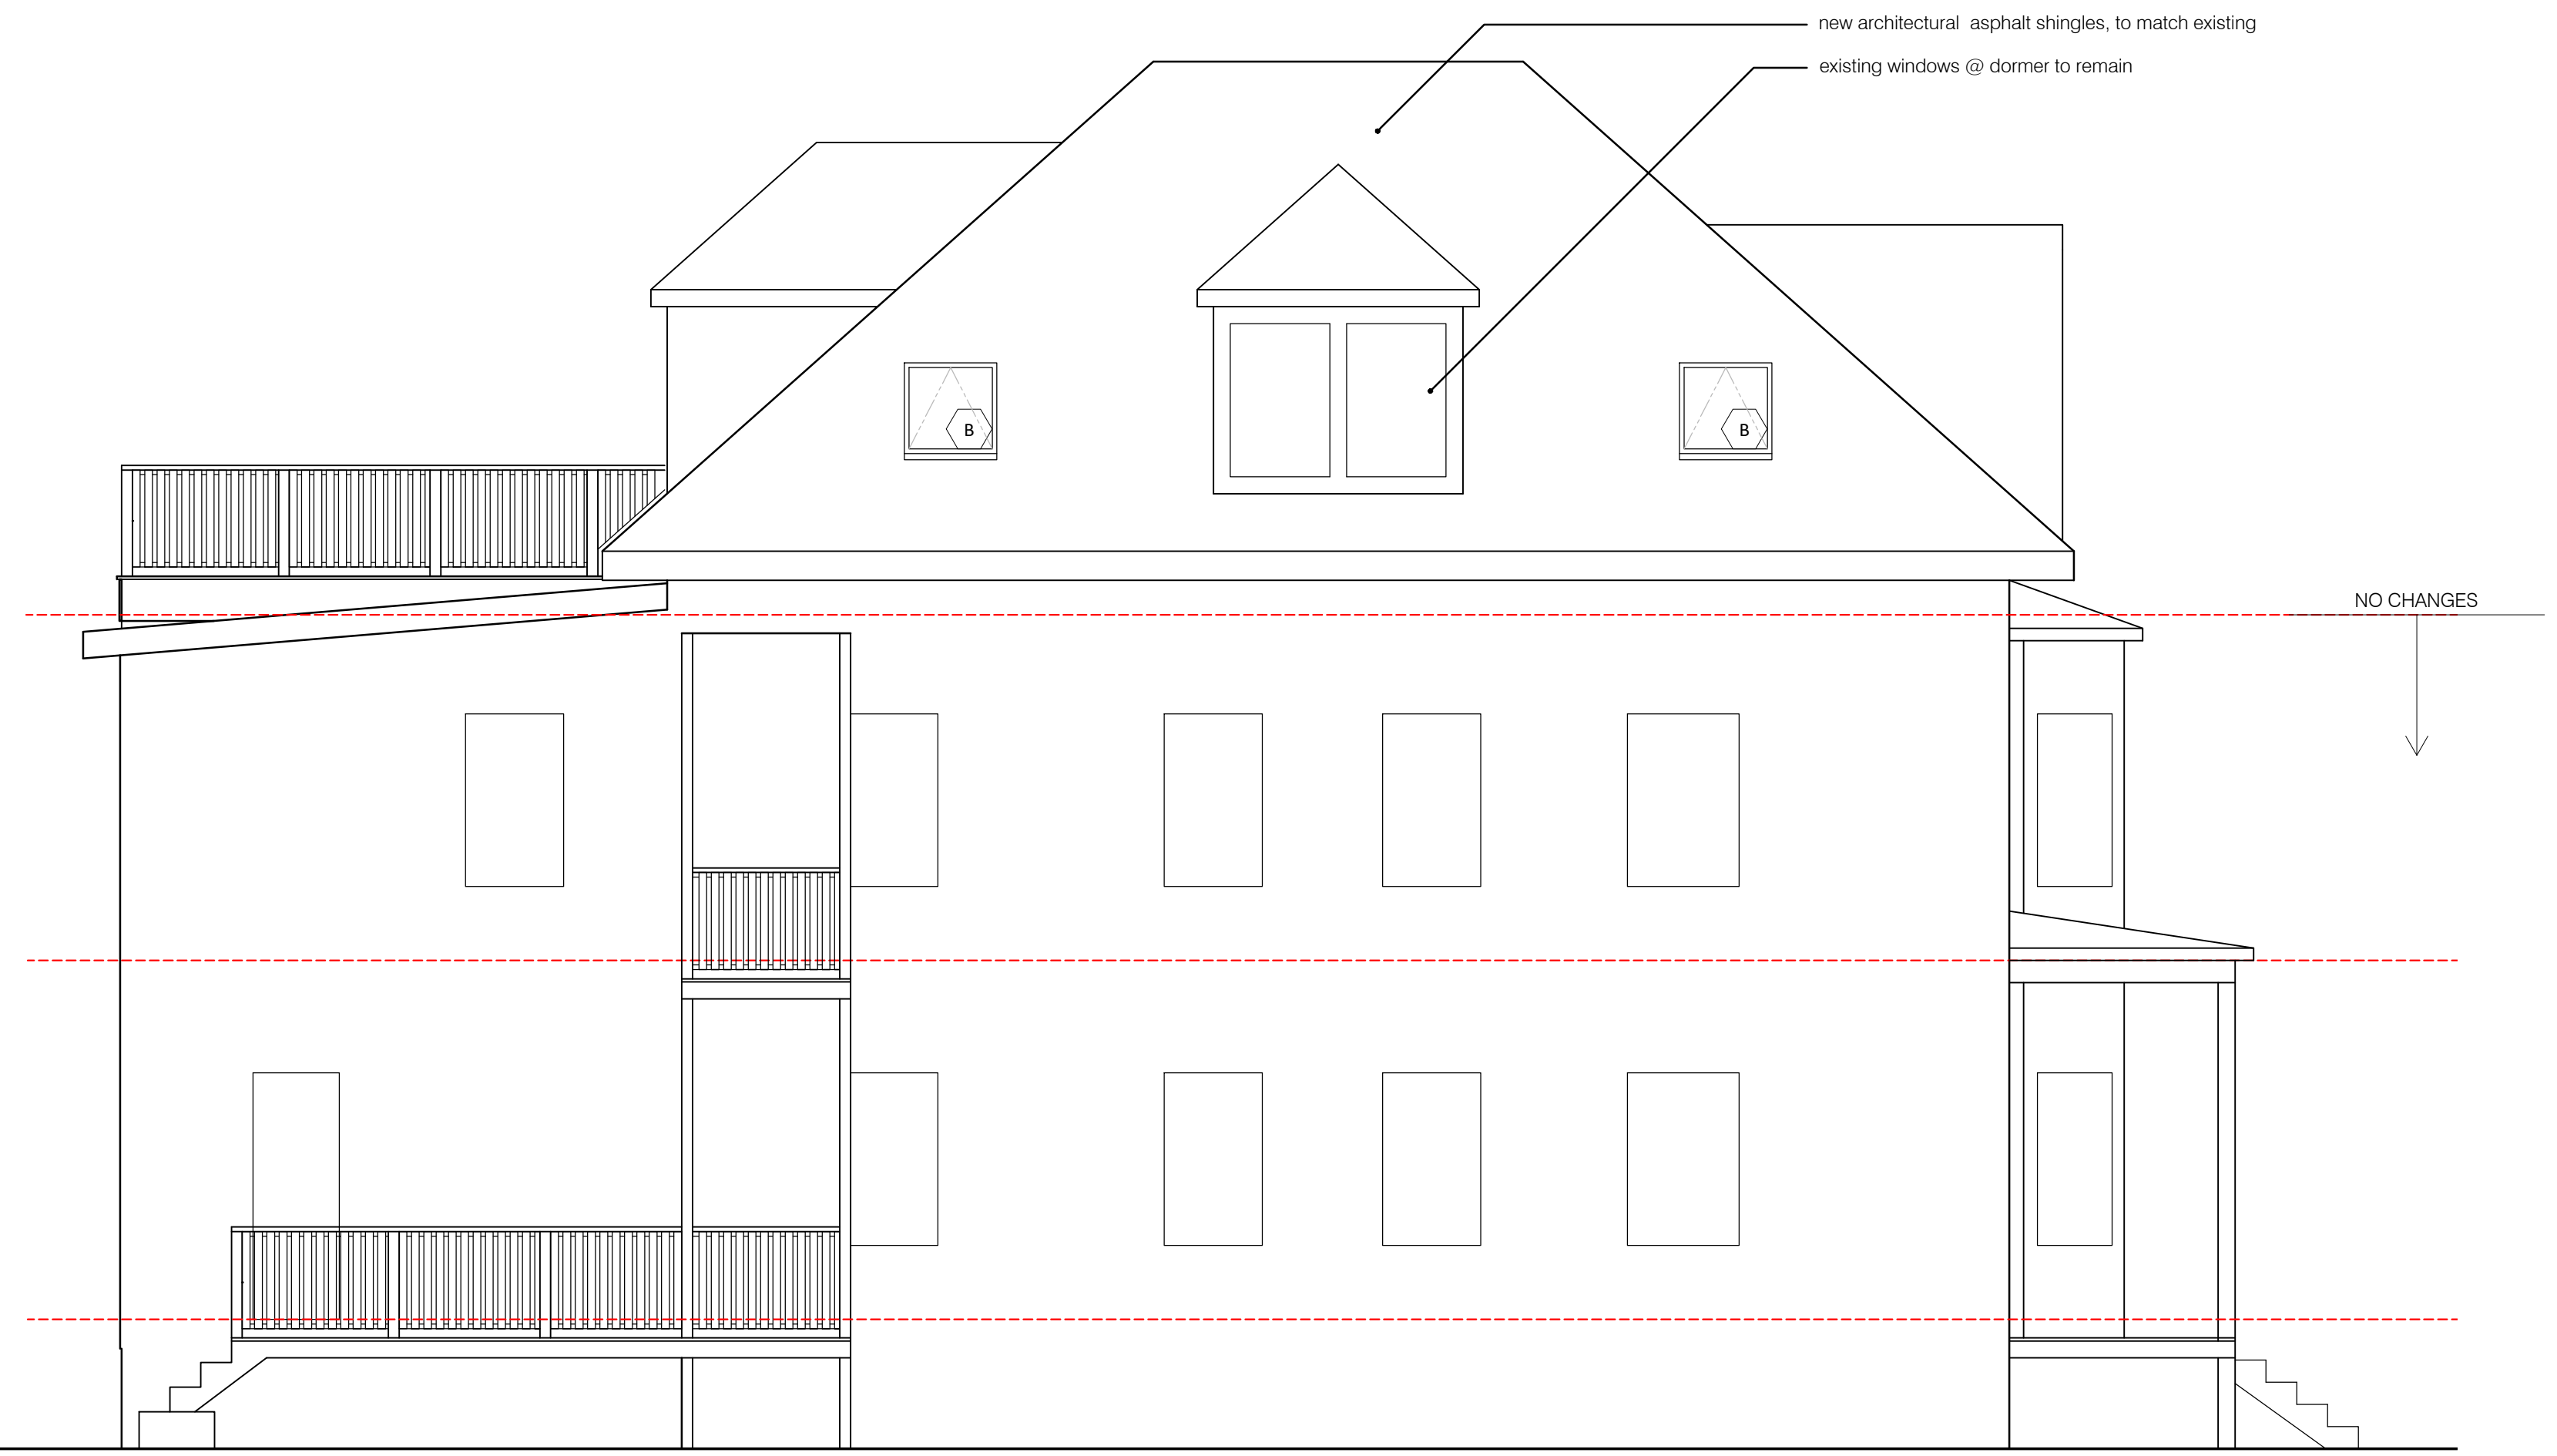

1 west elevation  
 $\frac{1}{4}'' = 1'-0''$

2 south elevation  
 $\frac{1}{4}'' = 1'-0''$

ALEXANDER LEHNEN  
 51 Hammond Street  
 Portland, Maine 04101  
 alx.lehnen@gmail.com  
 207 408 2804

renovations to  
**77 WILLIAM STREET**  
 77 William Street - Portland, Maine 04103

issue status: for construction  
 date: February 2, 2017  
 revision:

A2-01