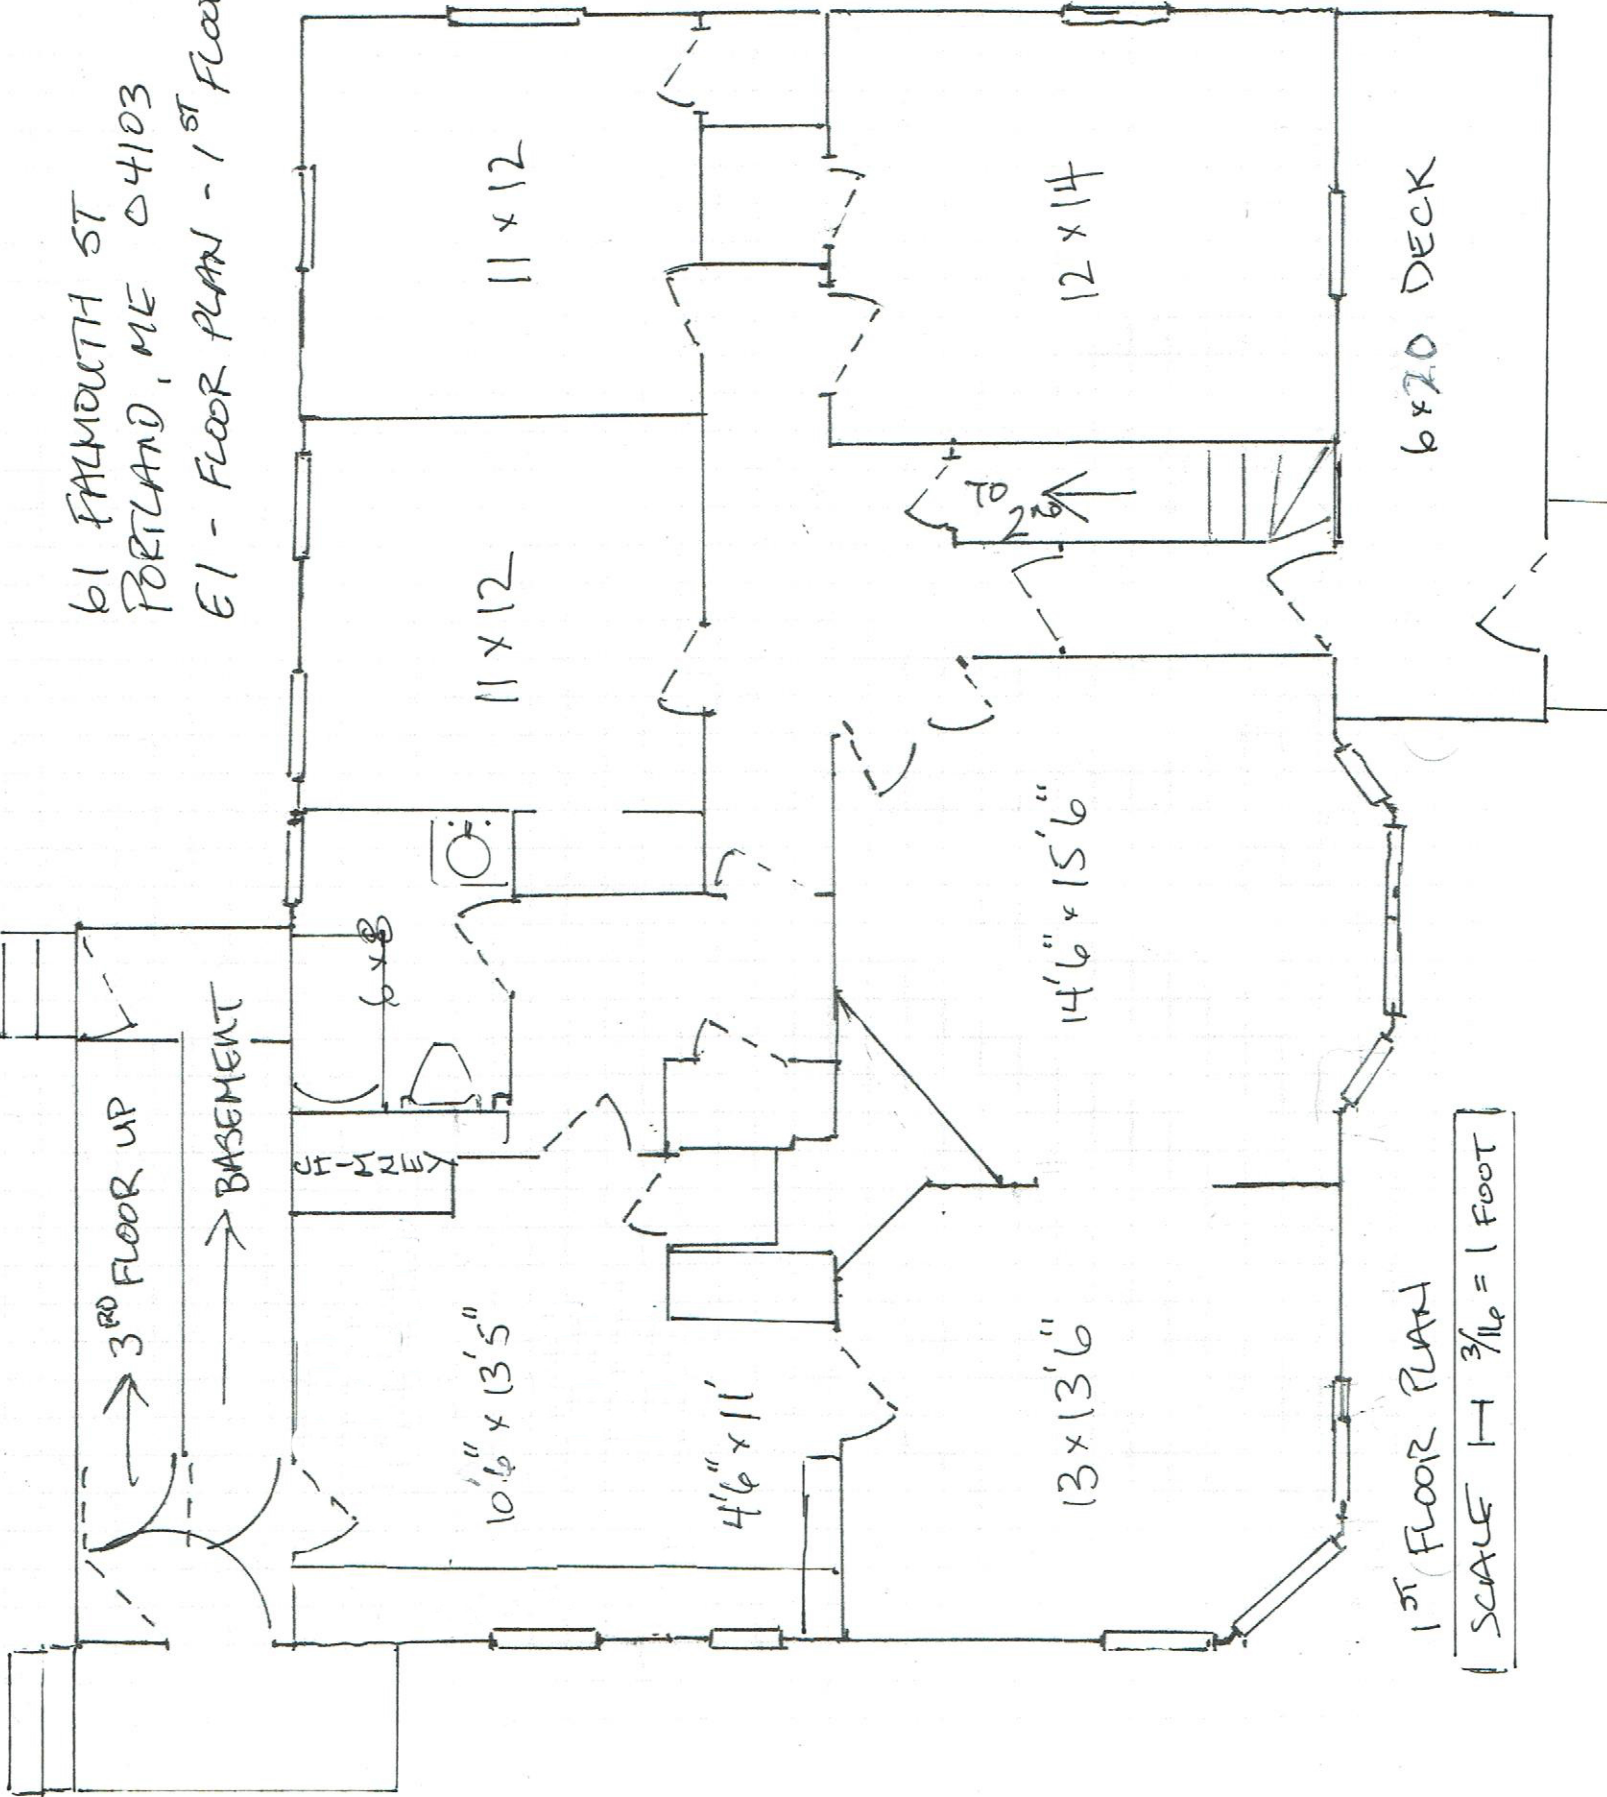

61 FALMOUTH ST
PORTLAND, ME 04103
E1 - FLOOR PLAN - 1ST FLOOR

1ST FLOOR PLAN
SCALE 1/4" = 1 FOOT