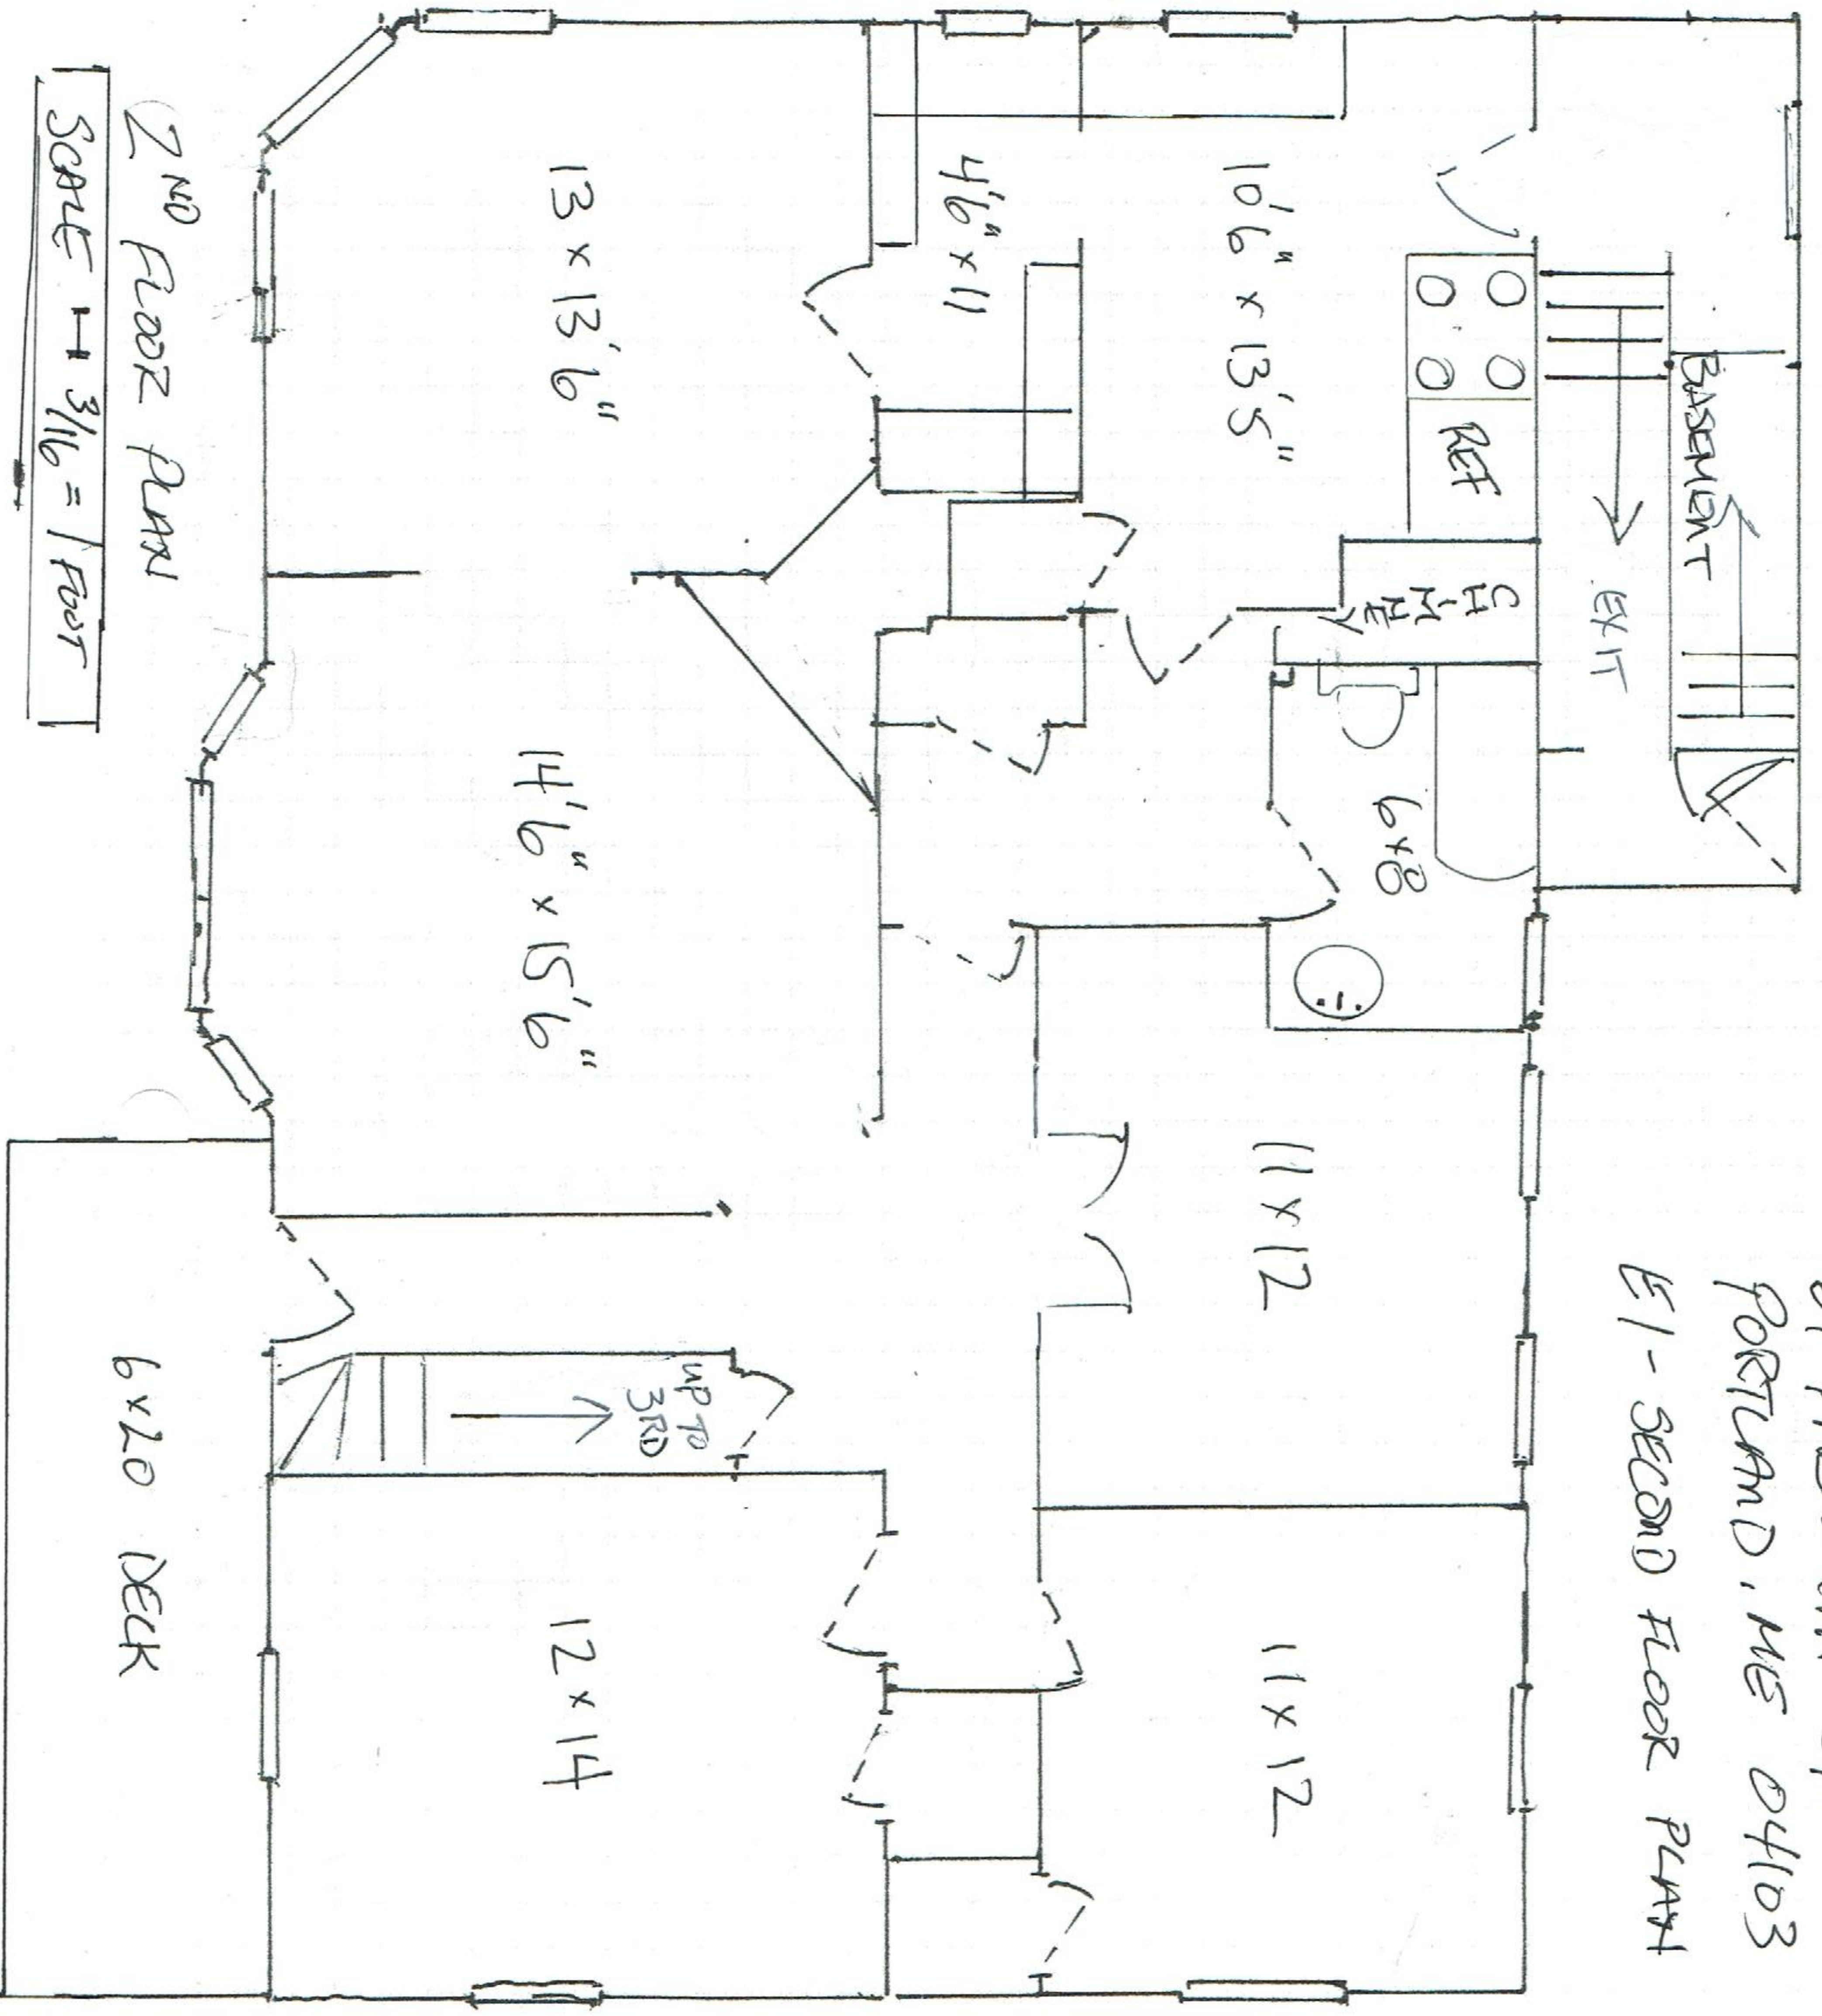

61 FALMOUTH ST.
PORTLAND, ME 04103
E1 - SECOND FLOOR PLAN

2ND FLOOR PLAN
SCALE 3/16" = 1 FOOT