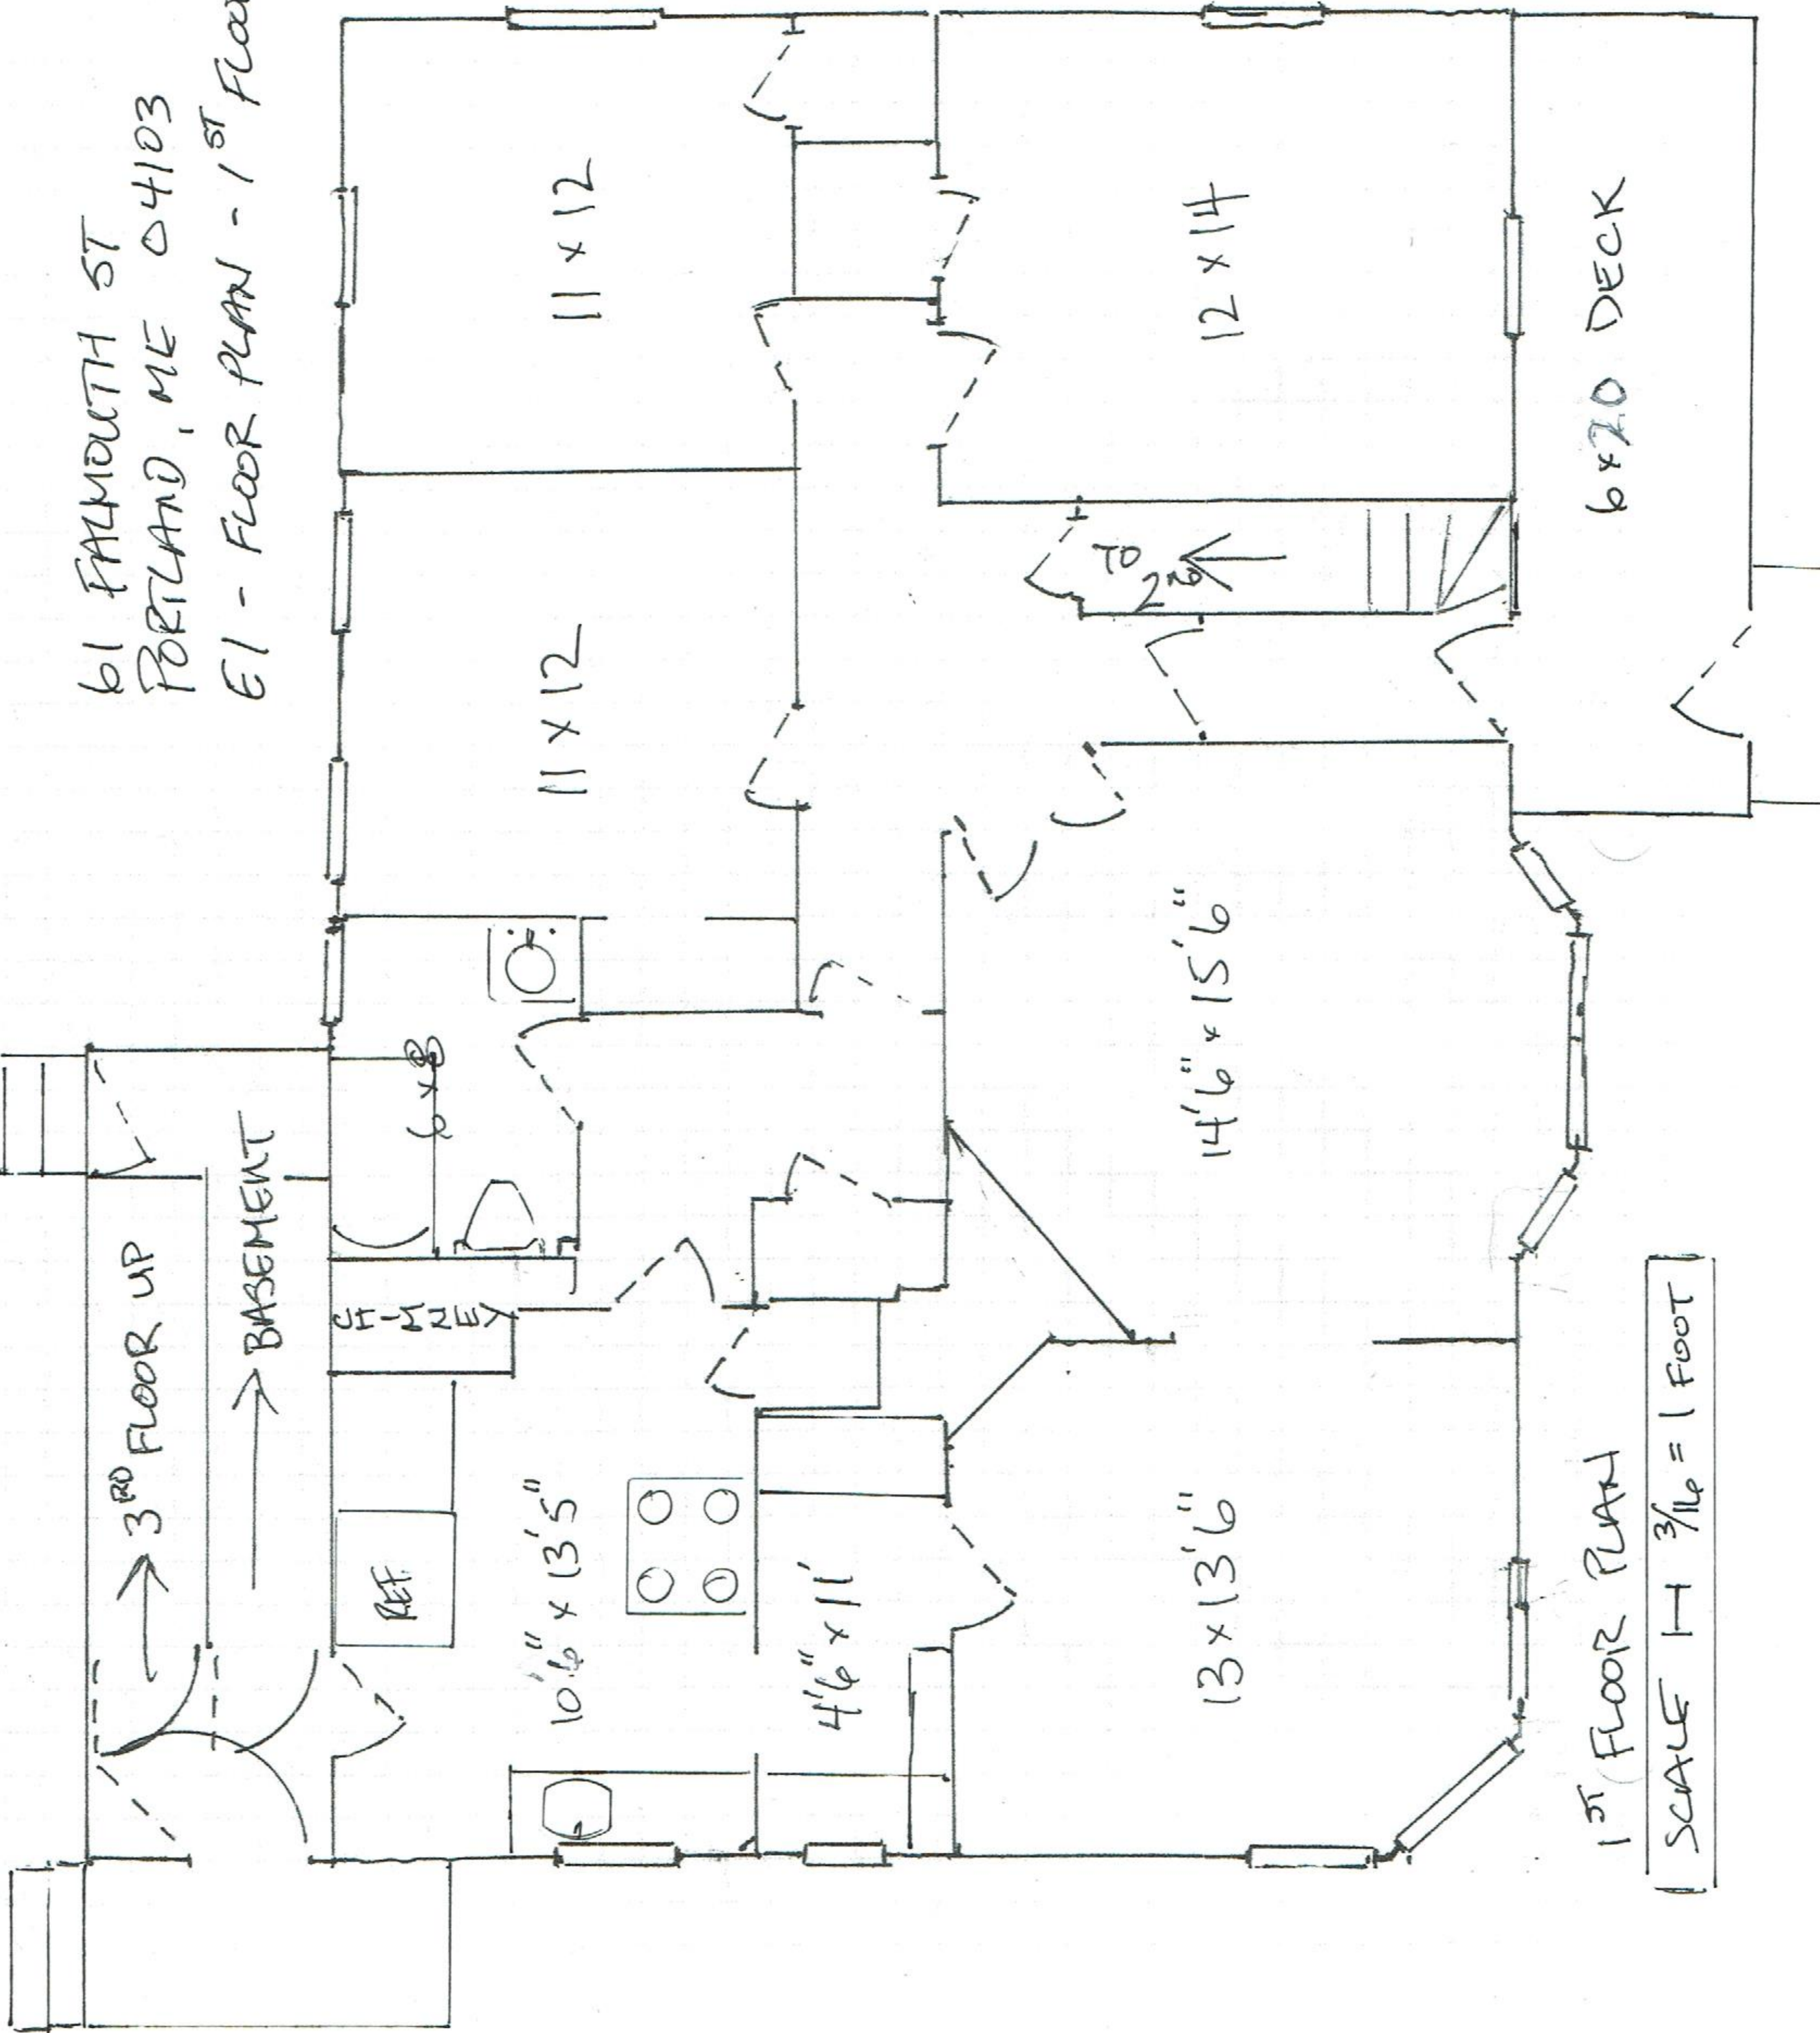

61 PALMOUTH ST  
PORTLAND, ME 04103  
E1 - FLOOR PLAN - 1<sup>ST</sup> FLOOR

1<sup>ST</sup> FLOOR PLAN

SCALE 1/4" = 1 FOOT