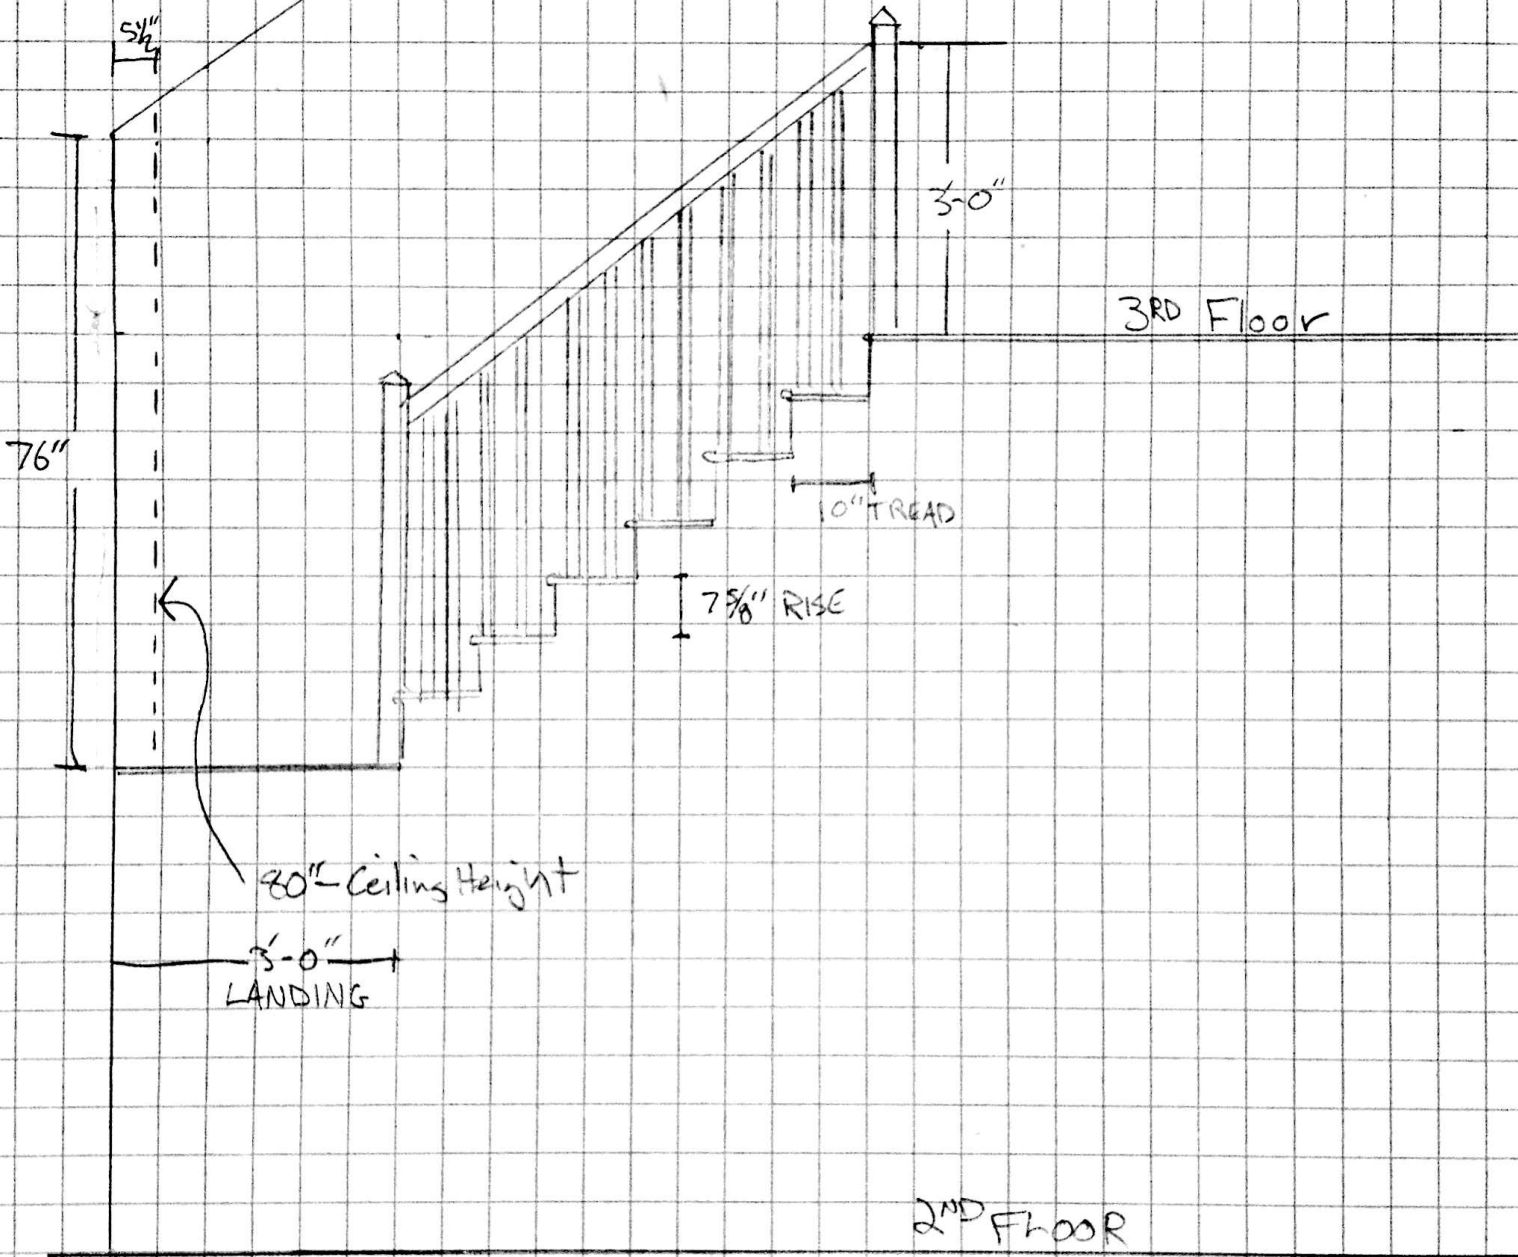

30 FESSENDEN ST

STAIR DETAIL

SCALE 1/2" = 1'-0"