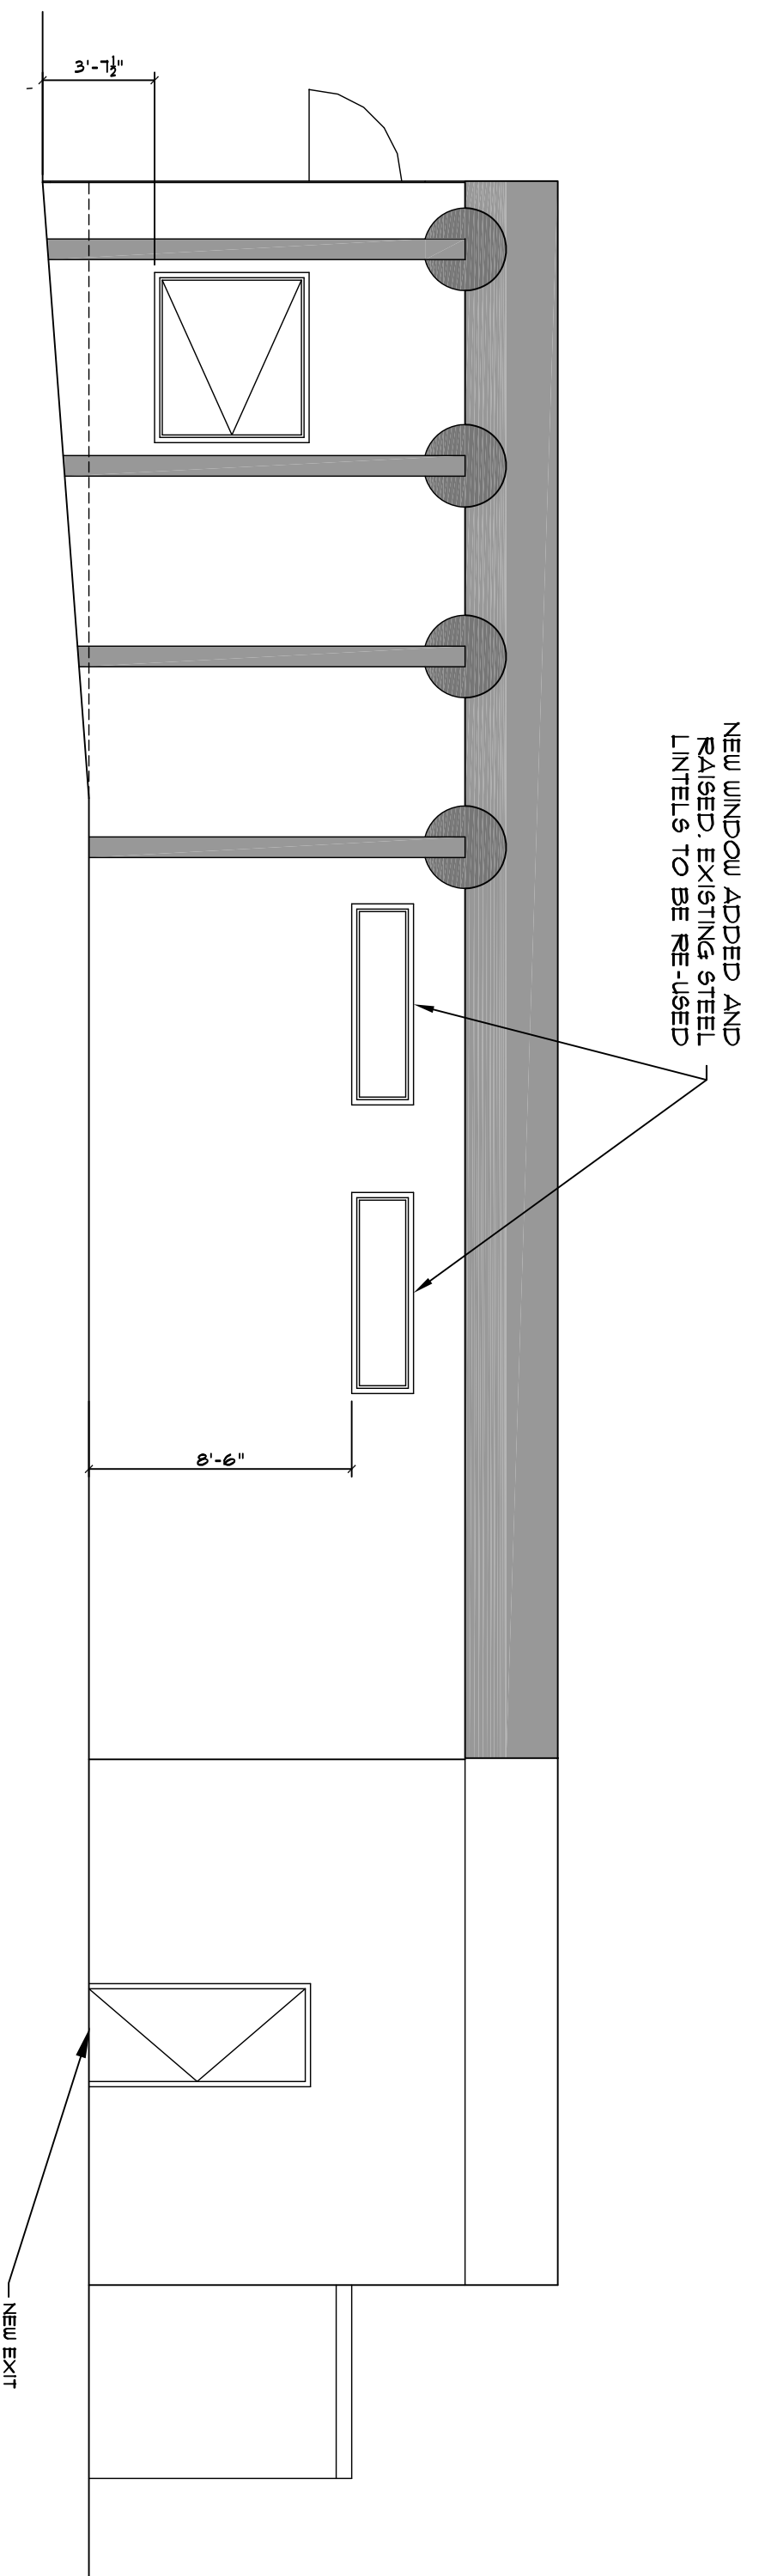

EXISTING RIGHT SIDE ELEVATION
SCALE 1/4" = 1'-0"

REMODELLED SIDE ELEVATION
SCALE 1/4" = 1'-0"

EXISTING FRONT ELEVATION
SCALE 1/4" = 1'-0"

REMODELLED FRONT ELEVATION
SCALE 1/4" = 1'-0"

BY	DATE	NO	REMARKS
JJO	08-27-09	A	ISSUED FOR PERMITTING

TITLE: Existing and Remodelled Elevations
 DRAWN: JJO
 SCALE: AS NOTED
 DATE: 08-27-09
 TOWN: Portland
 CODE: IBC 2003

FILE:
 SHEET: A-4

Your Grandma's Place
 408 Forest Ave, Portland, Maine
 Pavlo Casikes