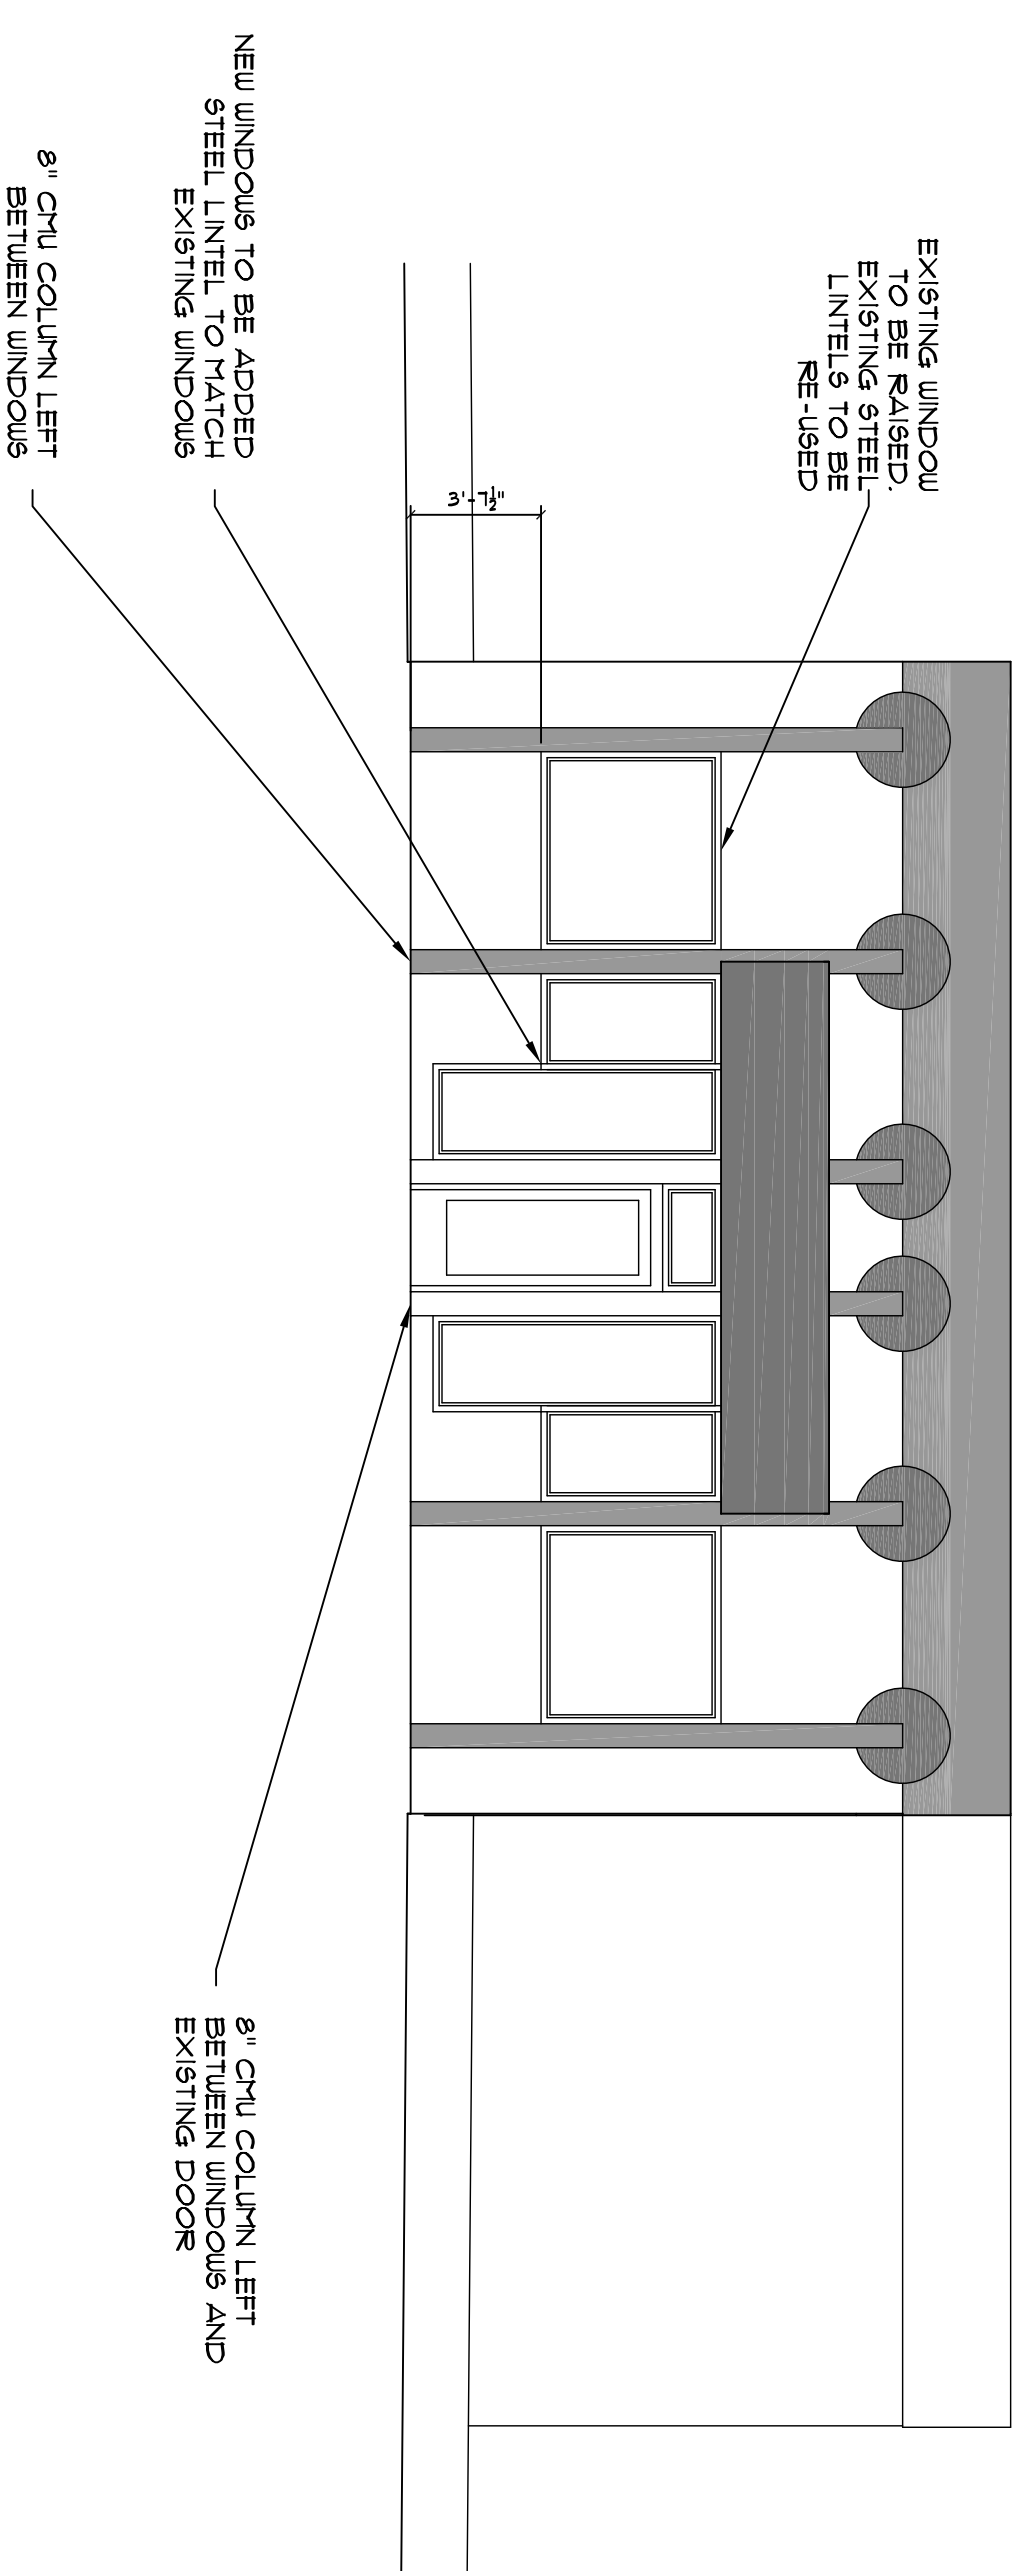

EXISTING RIGHT SIDE ELEVATION
SCALE 1/4" = 1'-0"

REMODELLED SIDE ELEVATION
SCALE 1/4" = 1'-0"

EXISTING FRONT ELEVATION
SCALE 1/4" = 1'-0"

REMODELLED FRONT ELEVATION
SCALE 1/4" = 1'-0"

BY	DATE	NO	REMARKS
JJO	08-27-09	A	ISSUED FOR PERMITTING

TITLE: Existing and Remodelled Elevations
 DRAWN: JJO
 SCALE: AS NOTED
 DATE: 08-27-09
 TOWN: Portland
 CODE: IBC 2003

FILE:
 SHEET: A-4

Your Grandma's Place
 408 Forest Ave, Portland, Maine
 Pavlo Casikes