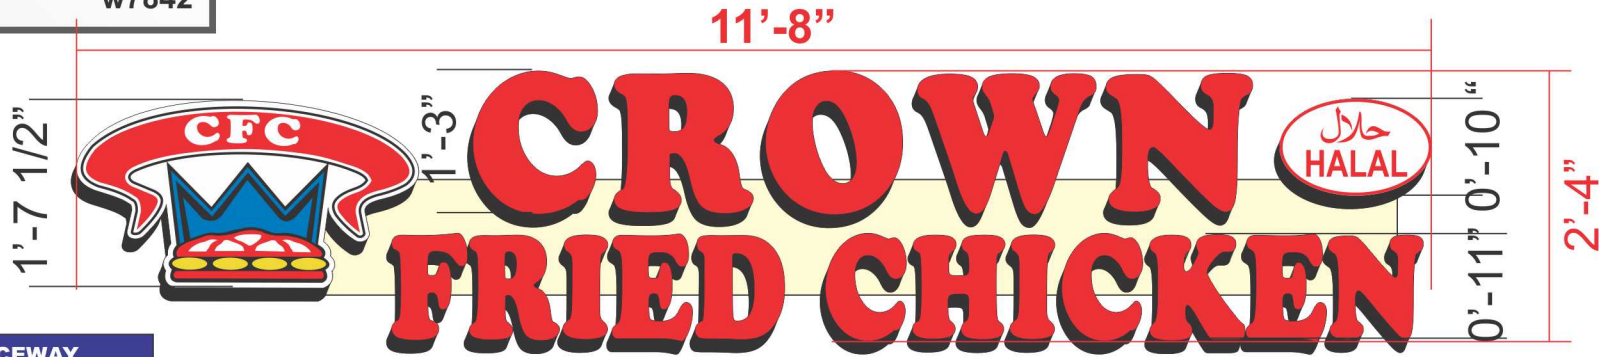

Crown Fried Chicken

408 Forest Ave.

w7842

Server\GIWork2014\young\crown fried chicken\408 forest ave portland\permit drawing

**CHANNEL LETTER SIGN w/ RACEWAY
INSTALLATION VIEW**

Channel Letters w/ Ivory Raceway

- Red, White Plexi Face
- Black Trim, Black Return
- LED Inside

Signage: 27.2sqft.

Before

After

Client : Jack	E-Mail : jacknaghat@yahoo.com
Tel : 508-488-8791	Date : 09 / 03 / 2014
Address : 408 Forest Ave. Portland, Mane	Sales Rep. : Lee
Directory :	Designed By : Young