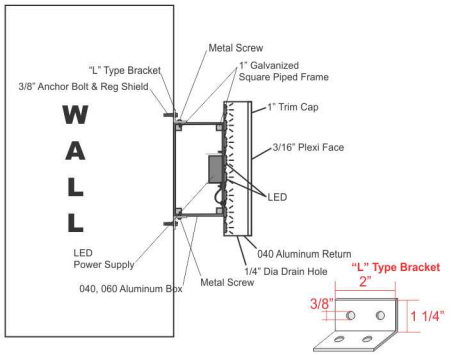

Crown Fried Chicken

408 Forest Ave.

w7842

Server\GIWork2014\young\crown fried chicken\408 forest ave portland\permit drawing

**CHANNEL LETTER SIGN w/ RACEWAY
INSTALLATION VIEW**

Channel Letters w/ Ivory Raceway

- Red, White Plexi Face
- Black Trim, Black Return
- LED Inside

Signage: 27.2sqft.

Before

After

Client : Jack	E-Mail : jacknaghat@yahoo.com
Tel : 508-488-8791	Date : 09 / 03 / 2014
Address : 408 Forest Ave. Portland, Mane	Sales Rep. : Lee
Directory :	Designed By : Young