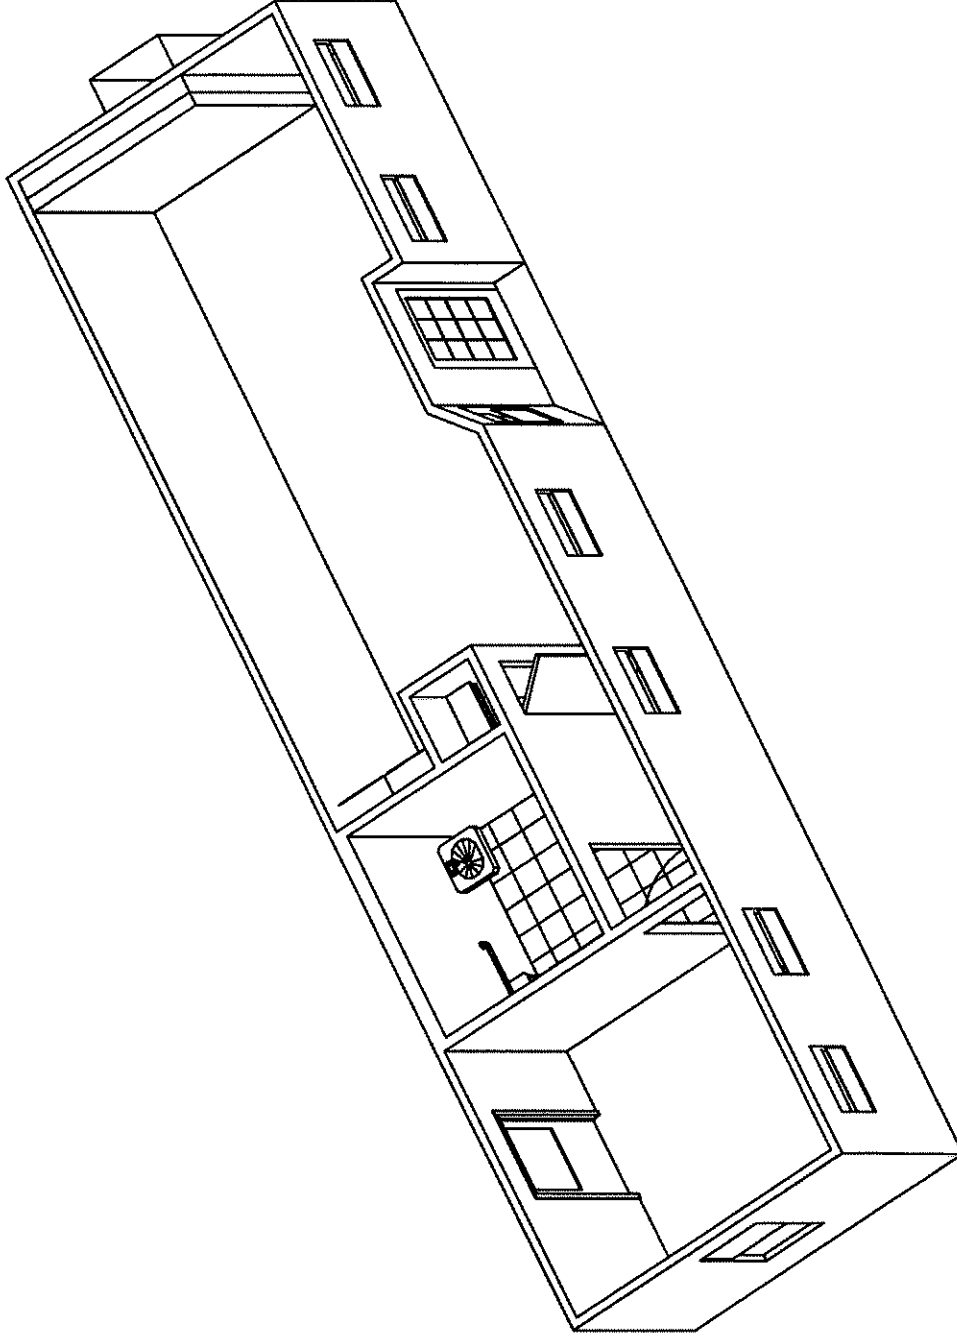

SPACE BY  
**WILLIAMS**  
**SCOTSMAN**

8211 Town Center Drive  
 Baltimore, Maryland 21236-5997  
**800.782.1500**  
 www.willscot.com

# S04812

SALES OFFICE

<b>DWN BY:</b> MRW	<b>SERIAL#:</b> .	<b>REP:</b> .	<b>CAD FILE:</b> .
<b>SCALE:</b> 1/8"=1'	<b>DWG #</b> A-1	<b>DATE</b> 01-01-10	<b>REV#</b> 0

THE USE OF THIS DRAWING FOR ANY MEANS OTHER THAN INTENDED IS STRICTLY PROHIBITED WITHOUT THE PRIOR WRITTEN CONSENT OF AN AUTHORIZED WILLIAMS SCOTSMAN REPRESENTATIVE.  
 © 2010 Williams Scotsman, Inc. All Rights Reserved.