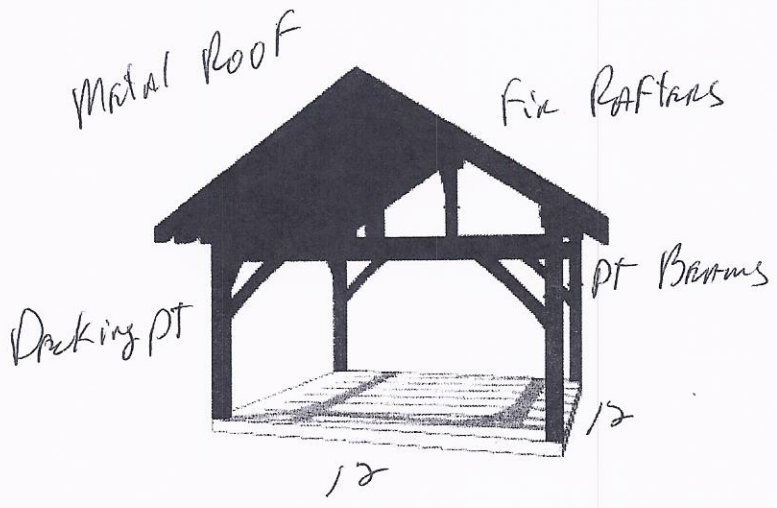

Related Products

16x16 King Post Plan
10x12 \$47.00

ALL QUANT