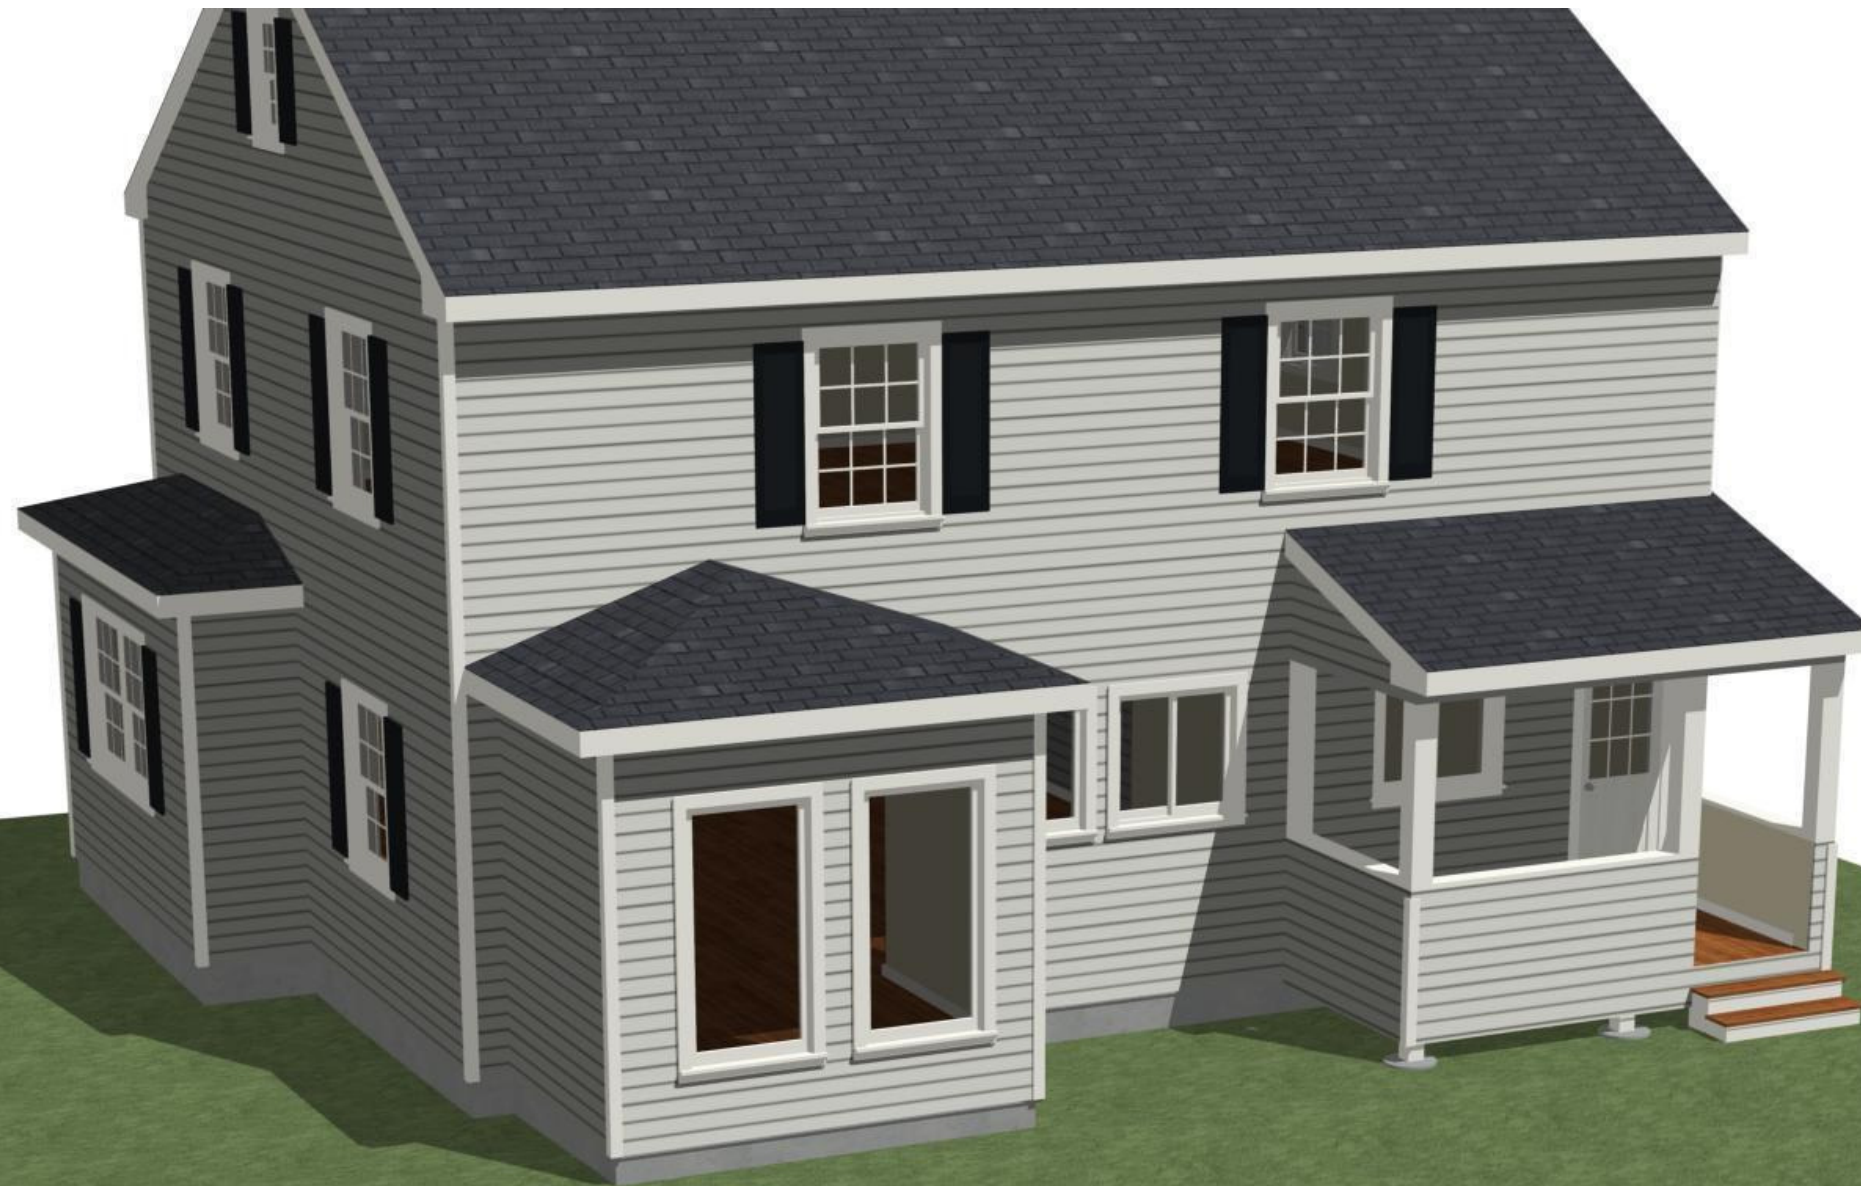

Existing Rear Overview

NOT TO SCALE

Dawn Gay

8 Chamberlain Avenue | Portland

Phone #

Drawn by: AAG

8 / 3 / 2015

Page: 2