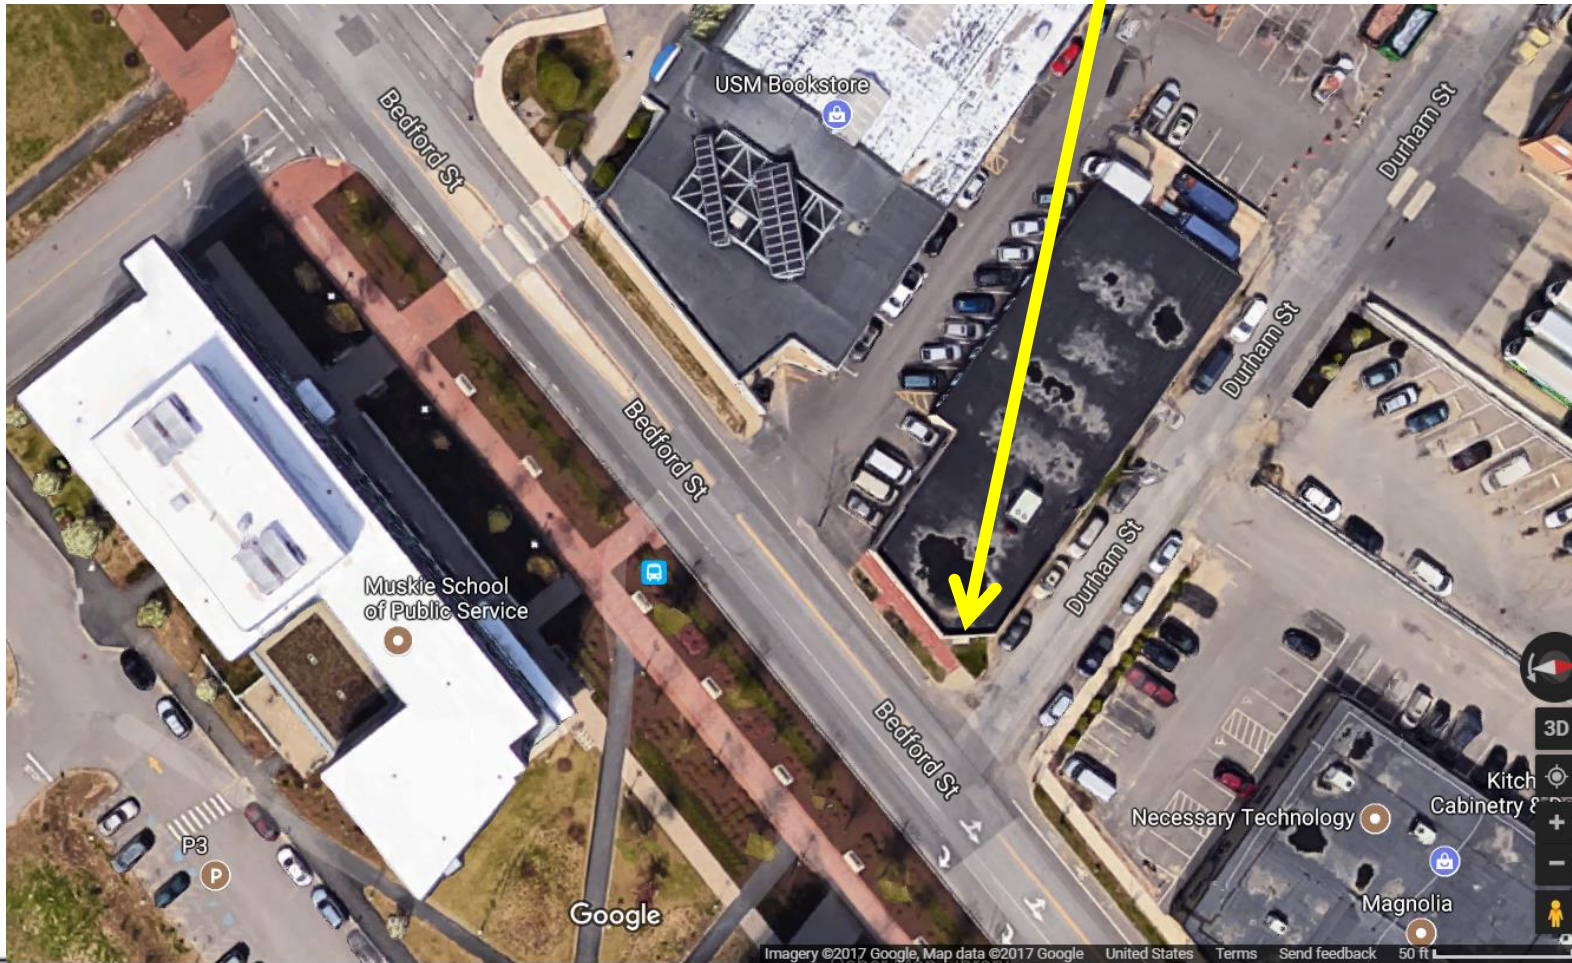

University of Southern Maine Facilities Management Bldg

Proposed Sign Location

Imagery ©2017 Google, Map data ©2017 Google United States Terms Send feedback 50 ft

Client & Location
 UNIVERSITY OF SOUTHERN MAINE
 PORTLAND • GORHAM • LEWISTON • ONLINE