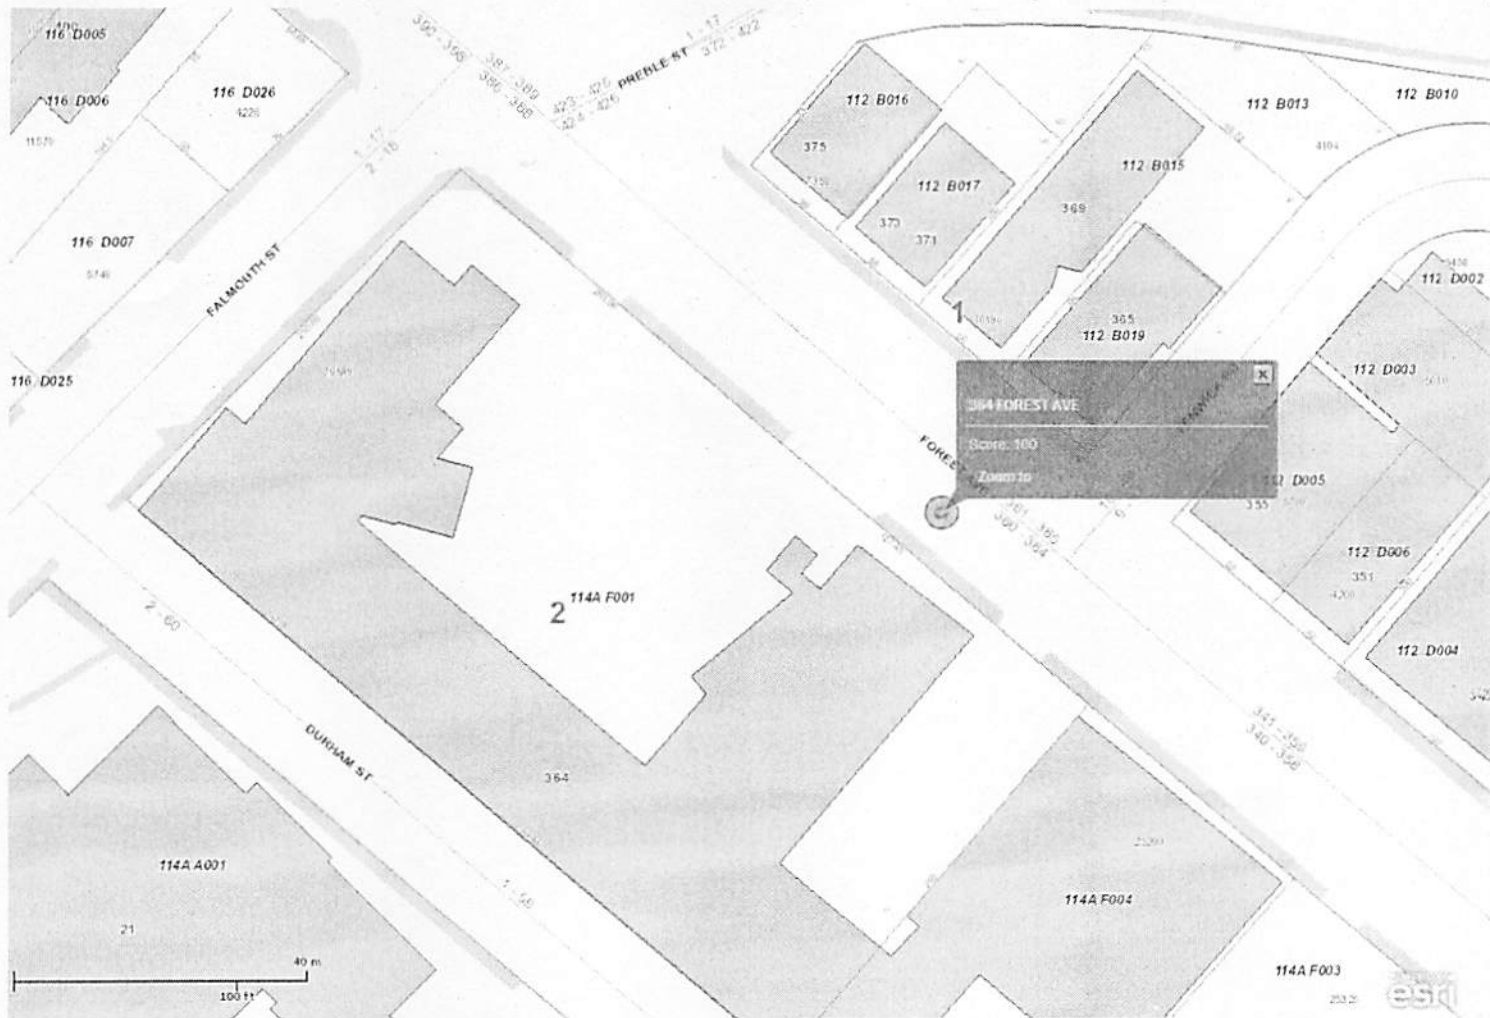

Oakhurst Dairy

364 Forest Avenue

Copyright 2011 Esri. All rights reserved. Wed Aug 5 2015 01:19:33 PM

CBL: 114A -- F001 001

Assessor's Office | 389 Congress Street | Portland, Maine 04101 | Room 115 | (207) 874-8486

[City](#) [Home](#) [Departments](#) [City Council](#) [E-Services](#) [Calendar](#) [Jobs](#) [Volunteer](#)

Parcel ID	Name and Mailing Address	Property Location	Land Use (Verify legal use with Inspections Division)
<u>114A F001001</u>	OAKHURST DAIRY 364 FOREST AVE PORTLAND ME 04101	364 FOREST AVE	MANUFACTURING & CONSTRUCTION

Services

[Applications](#)[Doing Business](#)[Maps](#)[Tax Relief](#)[Tax Roll](#)[Q & A](#)
[New Search!](#)

Best viewed at
800x600, with
Internet Explorer