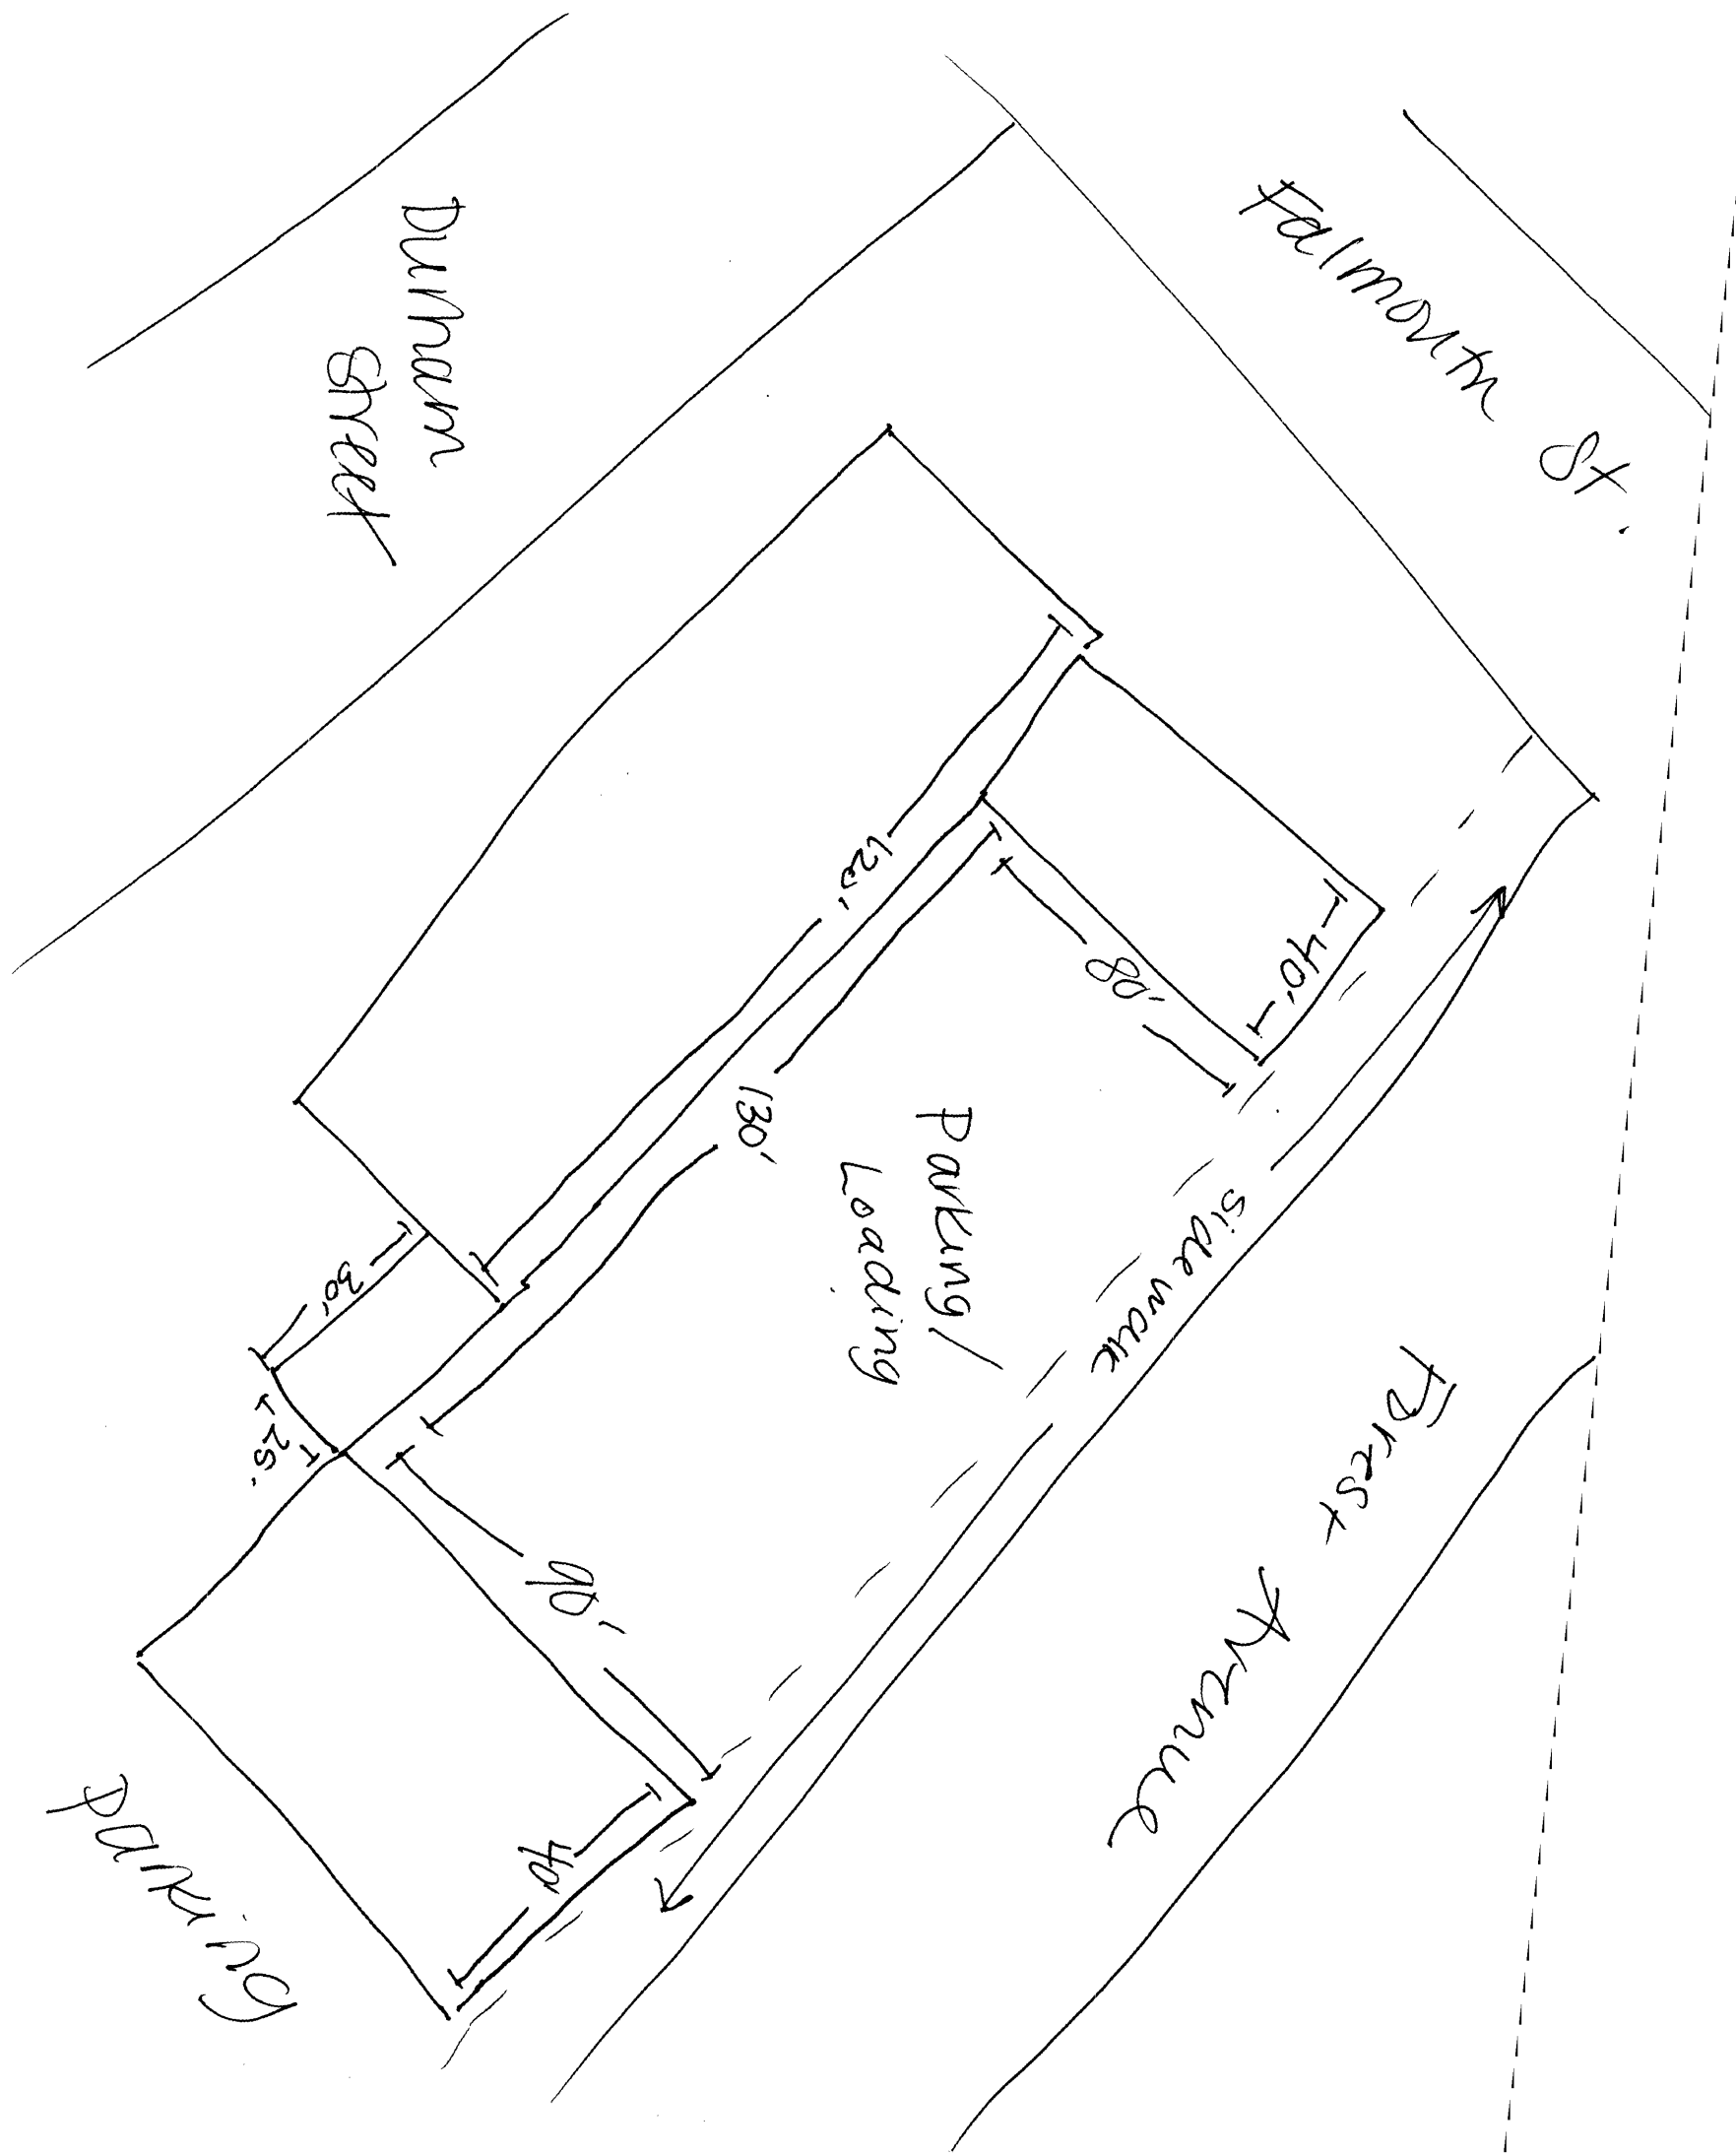

streets(s)

22 branh 45 sprin One Cong One Port

Done Internet | Protected Mode: On 100% 4:21 PM

Oakhurst Dairy

Map of Oakhurst Dairy location in Portland, ME 04101. The map shows a large industrial facility with several large white buildings and a parking lot. The address is 364 Forest Ave, Portland, ME 04101. The map includes a search bar, navigation controls, and a list of nearby businesses.

Oakhurst dairy/signage

The screenshot displays a Google Maps interface. At the top, a browser address bar shows a URL starting with 'https://maps.google.com/'. Below the browser, the Google Maps search bar contains the text '364 Forest Avenue, Portland, ME 04101'. The main content area is split into two panels. The left panel is a Street View image of a building with a large sign that reads 'OAKHURST'. The right panel is a satellite map view of the same location, showing the building's footprint and surrounding streets. Below the Street View image, there is a list of nearby businesses: '364 Forest Ave Portland, ME 04101', 'At this address', 'Maine Plastics', and 'Oakhurst Dairy'. Below the map, there is a section for 'The Dairy' by Ellen Goudge, with a note that qualified orders over \$25 ship free. The bottom of the page shows the Google Maps navigation controls, including a search bar, a '364 Forest Avenue, Portland, ME 04101' address, and a '100%' zoom level. The bottom status bar shows the time as 4:55 pm and the battery level at 100%.