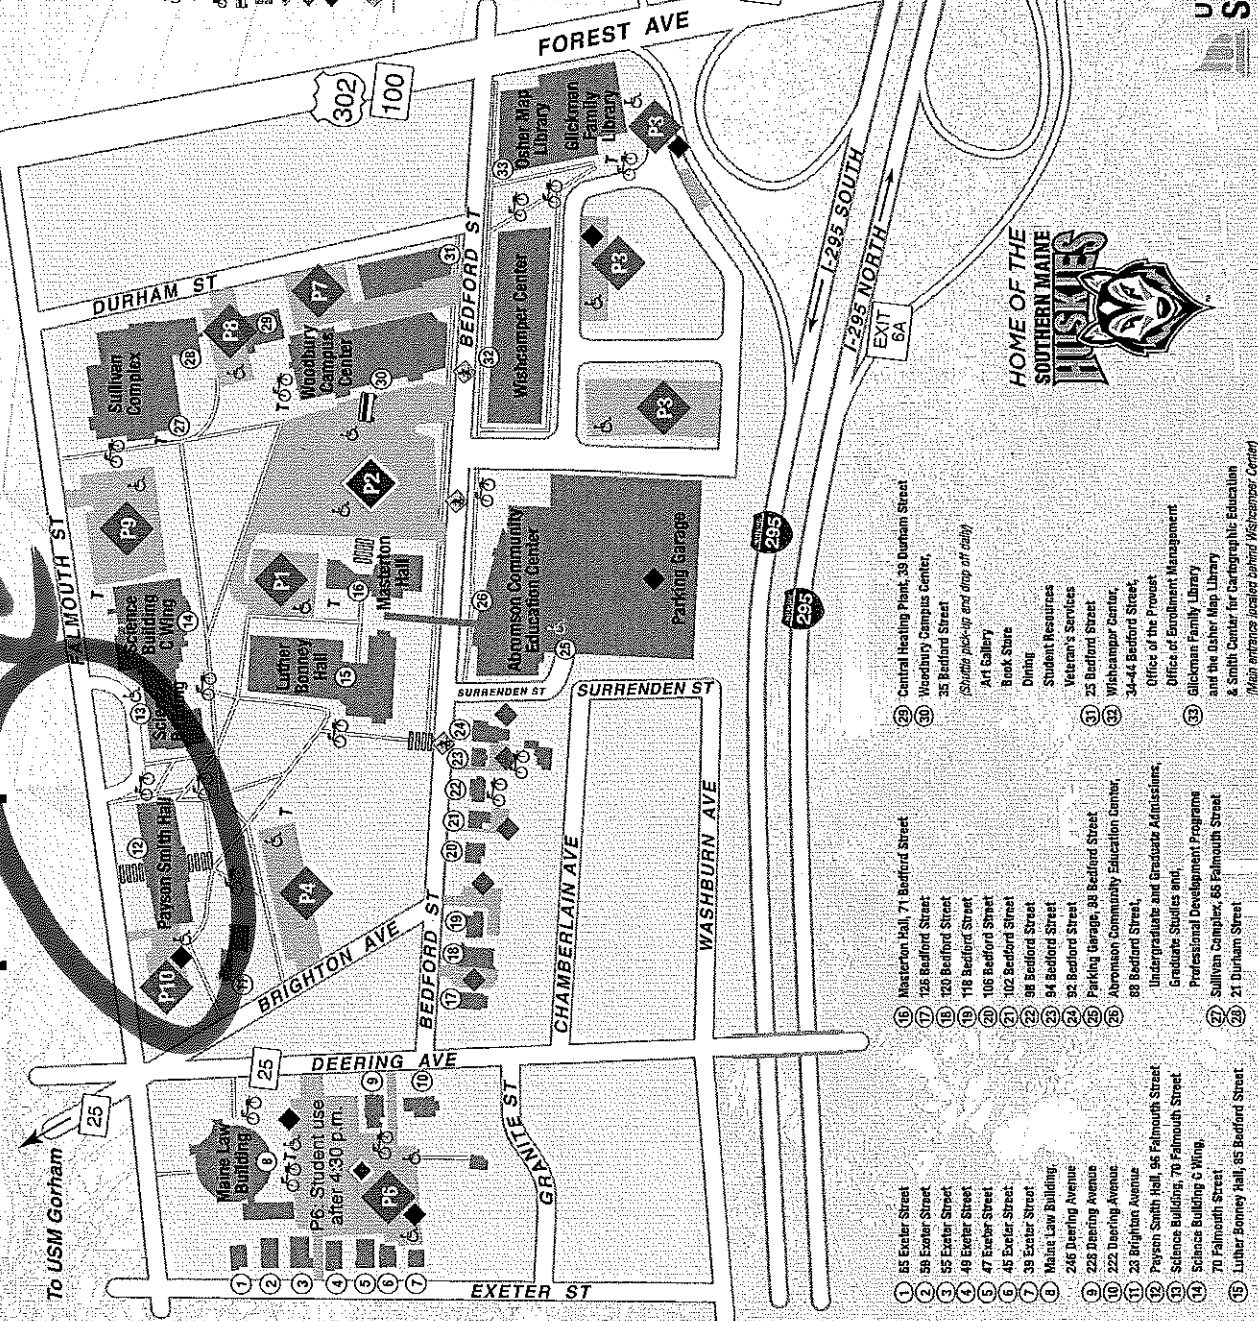

Portland Campus Map

- Disability parking
- Emergency telephone
- Campus bus stop
- Bike rack
- Stairs
- Commuter Student Parking
- Employee Parking
- Parking Meters, timed spots, or visitor parking
- Crosswalk

- 1 85 Exeter Street
- 2 89 Exeter Street
- 3 85 Exeter Street
- 4 49 Exeter Street
- 5 47 Exeter Street
- 6 45 Exeter Street
- 7 39 Exeter Street
- 8 Maine Law Building, 246 Deering Avenue
- 9 228 Deering Avenue
- 10 223 Deering Avenue
- 11 23 Brighton Avenue
- 12 Payson Smith Hall, 96 Falmouth Street
- 13 Science Building, 70 Falmouth Street
- 14 Science Building C Wing, 70 Falmouth Street
- 15 Luffey Bonney Hall, 85 Bedford Street
- 16 Masterton Hall, 71 Bedford Street
- 17 125 Bedford Street
- 18 120 Bedford Street
- 19 118 Bedford Street
- 20 108 Bedford Street
- 21 102 Bedford Street
- 22 98 Bedford Street
- 23 94 Bedford Street
- 24 92 Bedford Street
- 25 Parking Garage, 88 Bedford Street
- 26 Abramson Community Education Center, 88 Bedford Street, Undergraduate and Graduate Admissions, Graduate Studies and Professional Development Programs
- 27 Sullivan Complex, 86 Falmouth Street
- 28 21 Durham Street
- 29 Central Heating Plant, 33 Durham Street
- 30 Hovebury Campus Center, 35 Bedford Street (Shuttle pick-up and drop off only)
- 31 Art Gallery
- 32 Book Store
- 33 Dining
- 34 Student Resources
- 35 Veteran's Services
- 36 23 Bedford Street
- 37 Webcampus Center, 34-44 Bedford Street
- 38 Office of the Provost
- 39 Office of Enrollment Management
- 40 Glickman Family Library and the Osher Map Library
- 41 Smith Center for Cartographic Education & Library (Main entrance located behind Webcampus Center)