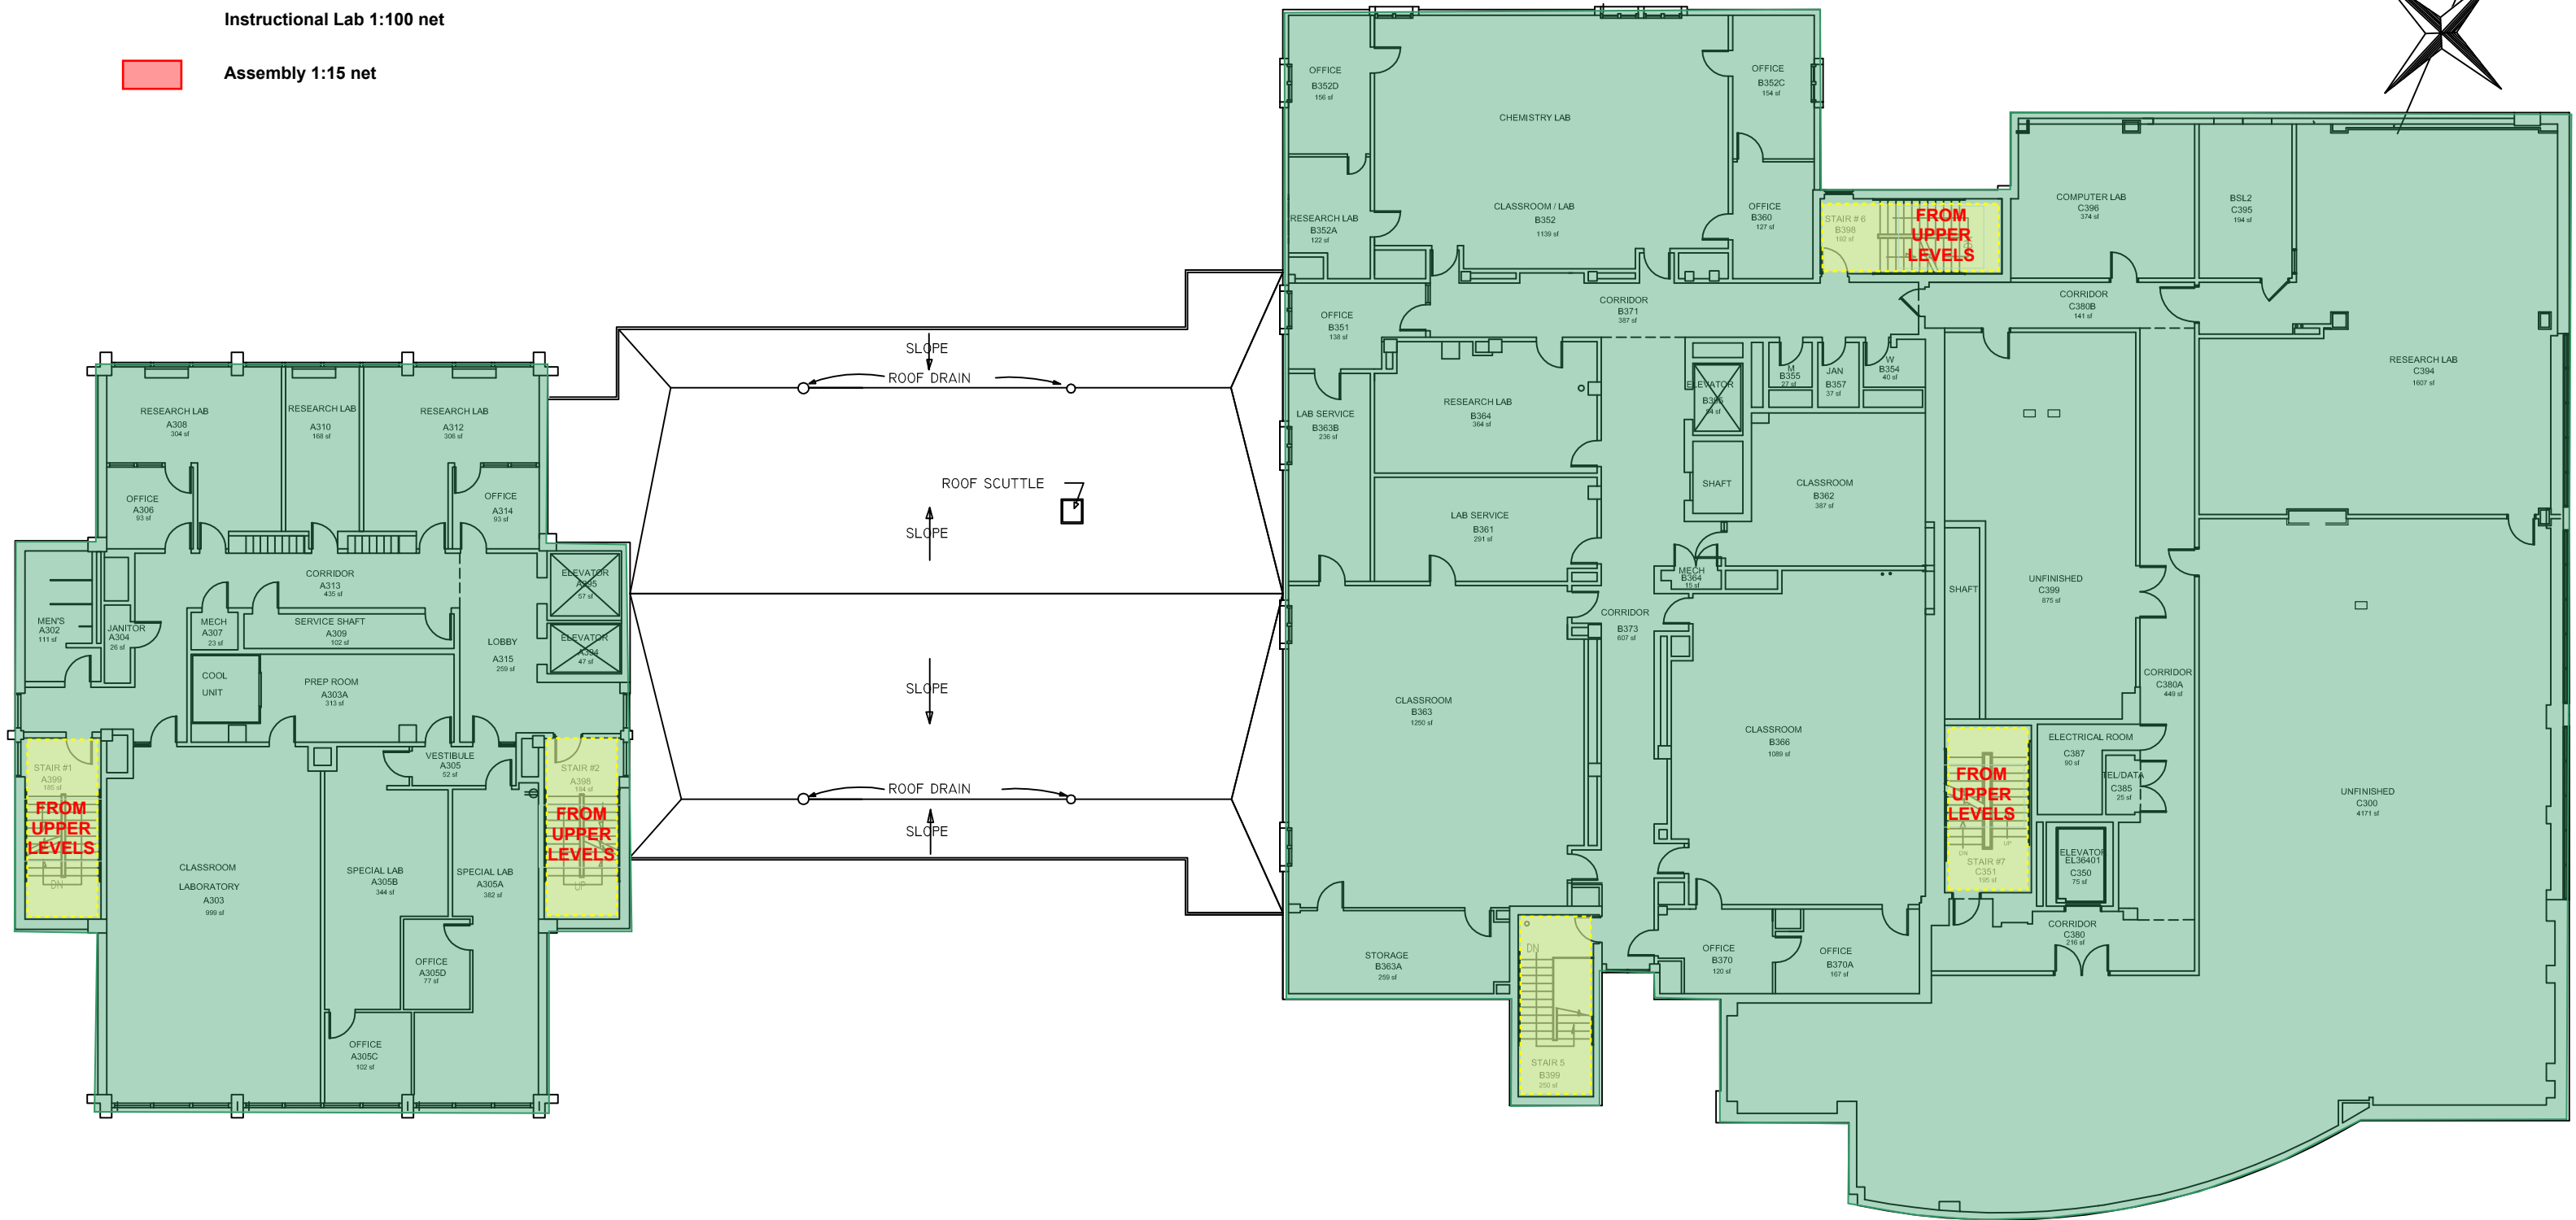

- Business 1:100 gross
- Instructional Lab 1:100 net
- Assembly 1:15 net

Egress Review 05/01/14

SCIENCE BUILDING (SCI)(6P013)
 70 FALMOUTH STREET, PORTLAND CAMPUS
 A WING- TOWER / PLANETARIUM, B WING BIO-SCIENCE AND C WING RESEARCH

THIRD FLOOR PLAN
 FACILITIES MANAGEMENT UPDATE 04-25-12