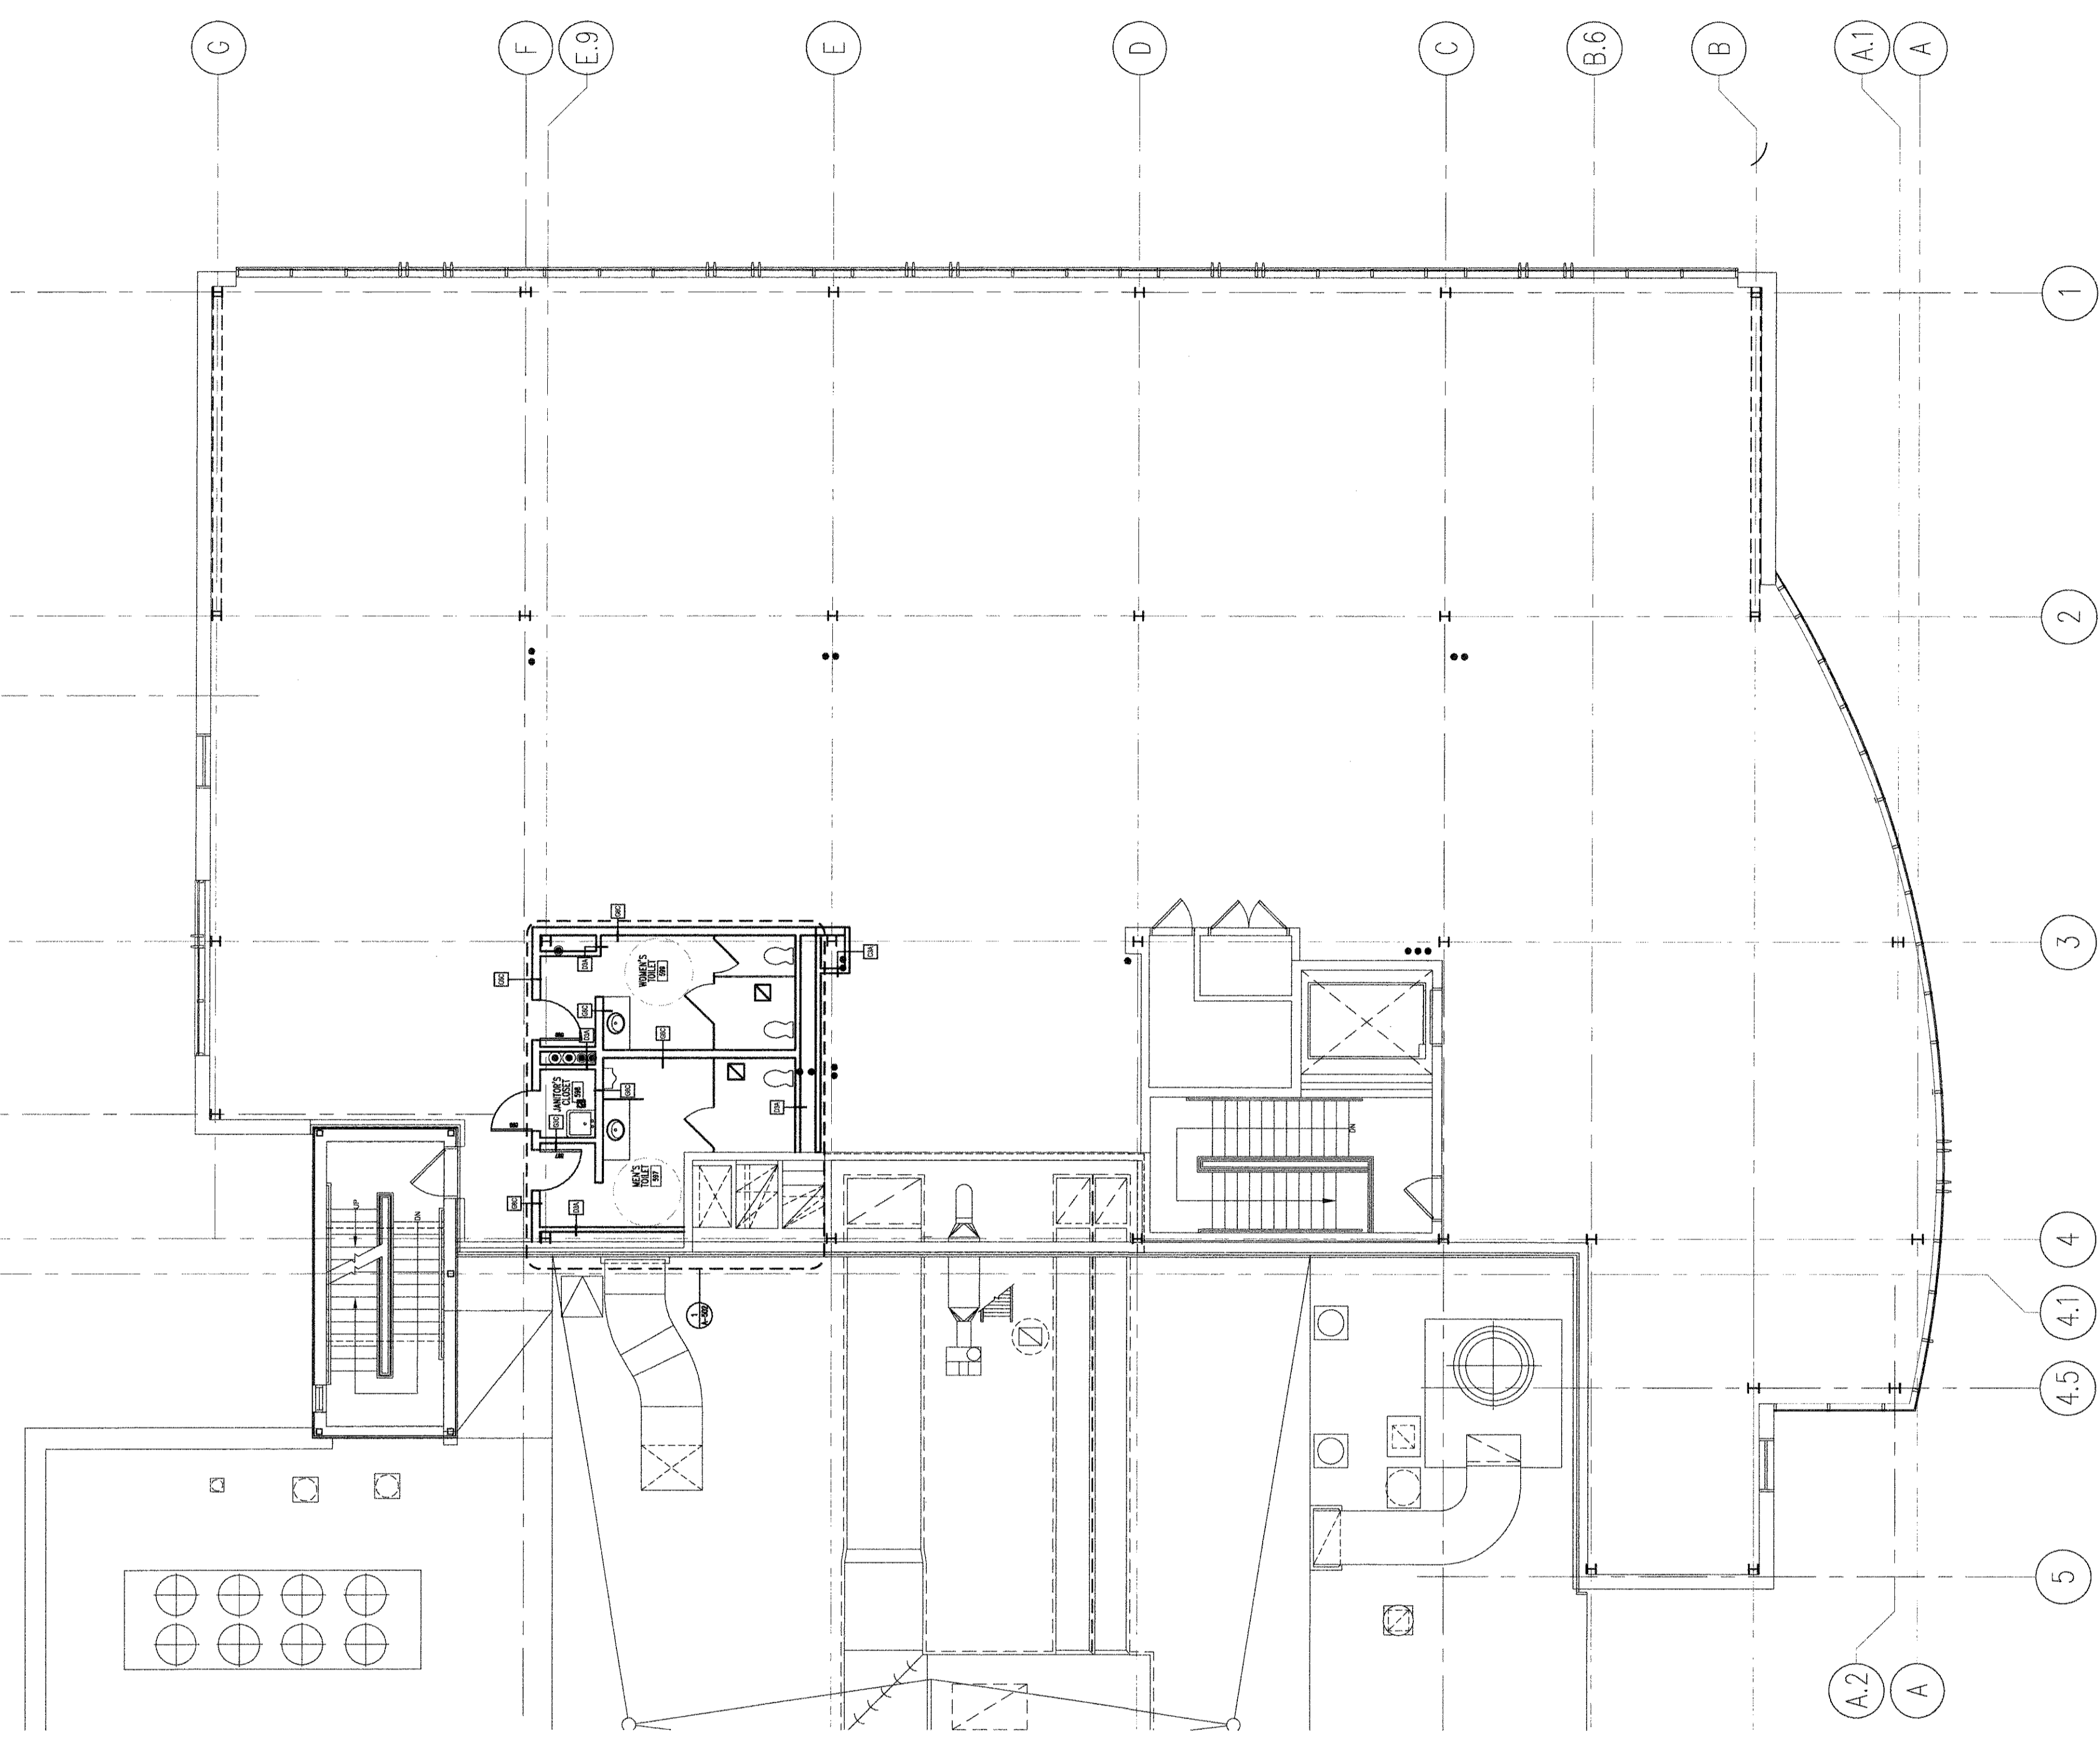

USM
BIO-SCIENCE BUILDING TOILET ROOM FIT-UP
SECOND, THIRD AND FIFTH FLOORS
70 FALMOUTH STREET, PORTLAND, ME

MARK DATE ISSUED FOR CONSTRUCTION
ISSUE LOG
DESCRIPTION:
△ = CLOUDED CHANGE

SCALE AS NOTED
DRAWN BY DJO
CHECKED BY
PROJ. ARCH. ENGR. DJO
PROJ. MGR. RCH
JOB NO. 1168204
© SYMMES MAINI & MCKEE ASSOCIATES, INC. 2012

FIFTH FLOOR PLAN

1 FIFTH FLOOR PLAN
1/8" = 1'-0"