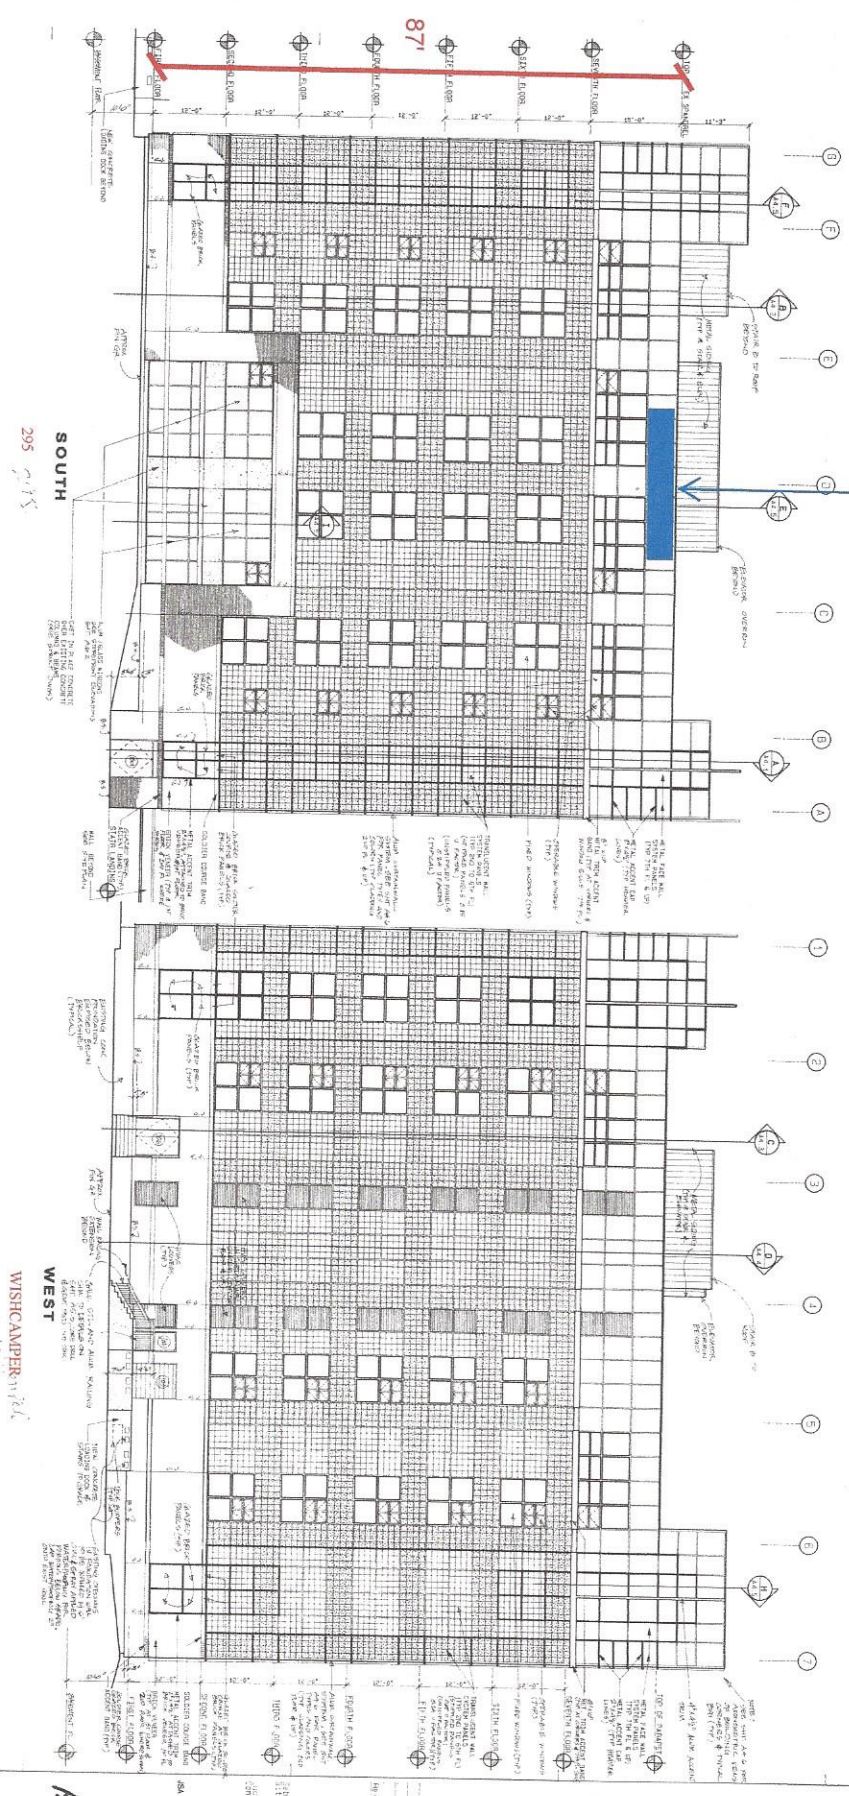

APPROXIMATE LOCATION OF
SIGN FACING I-295

ELEVATIONS SOUTH AND WEST

University
of Southern
Maine
CAMPUS LIBRARY

295 S. UNIVERSITY AVENUE
UNIVERSITY OF SOUTHERN MAINE
UNIVERSITY CAMPUS
UNIVERSITY OF SOUTHERN MAINE
UNIVERSITY CAMPUS
UNIVERSITY OF SOUTHERN MAINE
UNIVERSITY CAMPUS

DESIGNED BY: JSA INC.
DRAWN BY: JSA INC.
CHECKED BY: JSA INC.
DATE: 10/1/91
SHEET NUMBER: A2.2