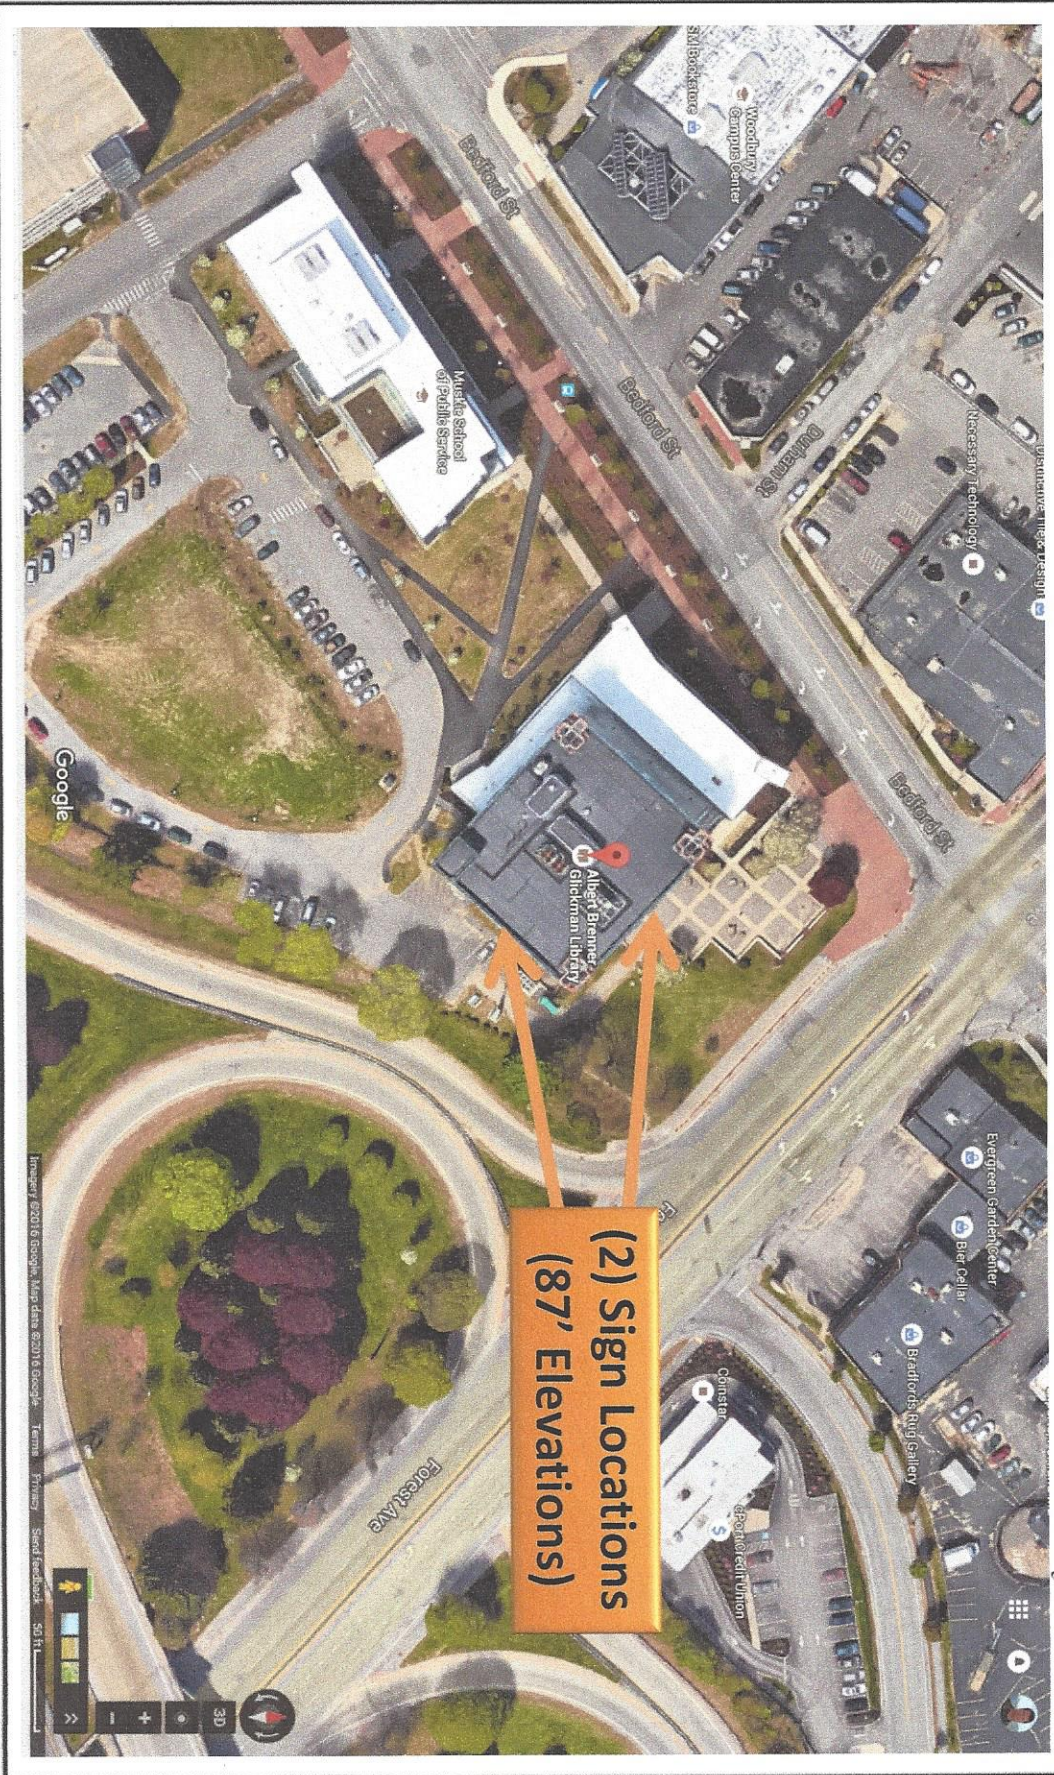

Glickman Library

**(2) Sign Locations
(87' Elevations)**

BURR SIGNS

40A Main Street, Libby Road
Scarborough, ME 04174
Phone: 207-396-6111
Fax: 207-396-6495

| | | | |
|------------------|-------------------------------|--------------|----------|
| CLIENT | USMI | PREPARED BY | DATE |
| ADDRESS | 314 Forest Ave Portland ME | SALES PERSON | DRAWN BY |
| CLIENT SIGNATURE | RAYMONA DINE | DESIGNER | |