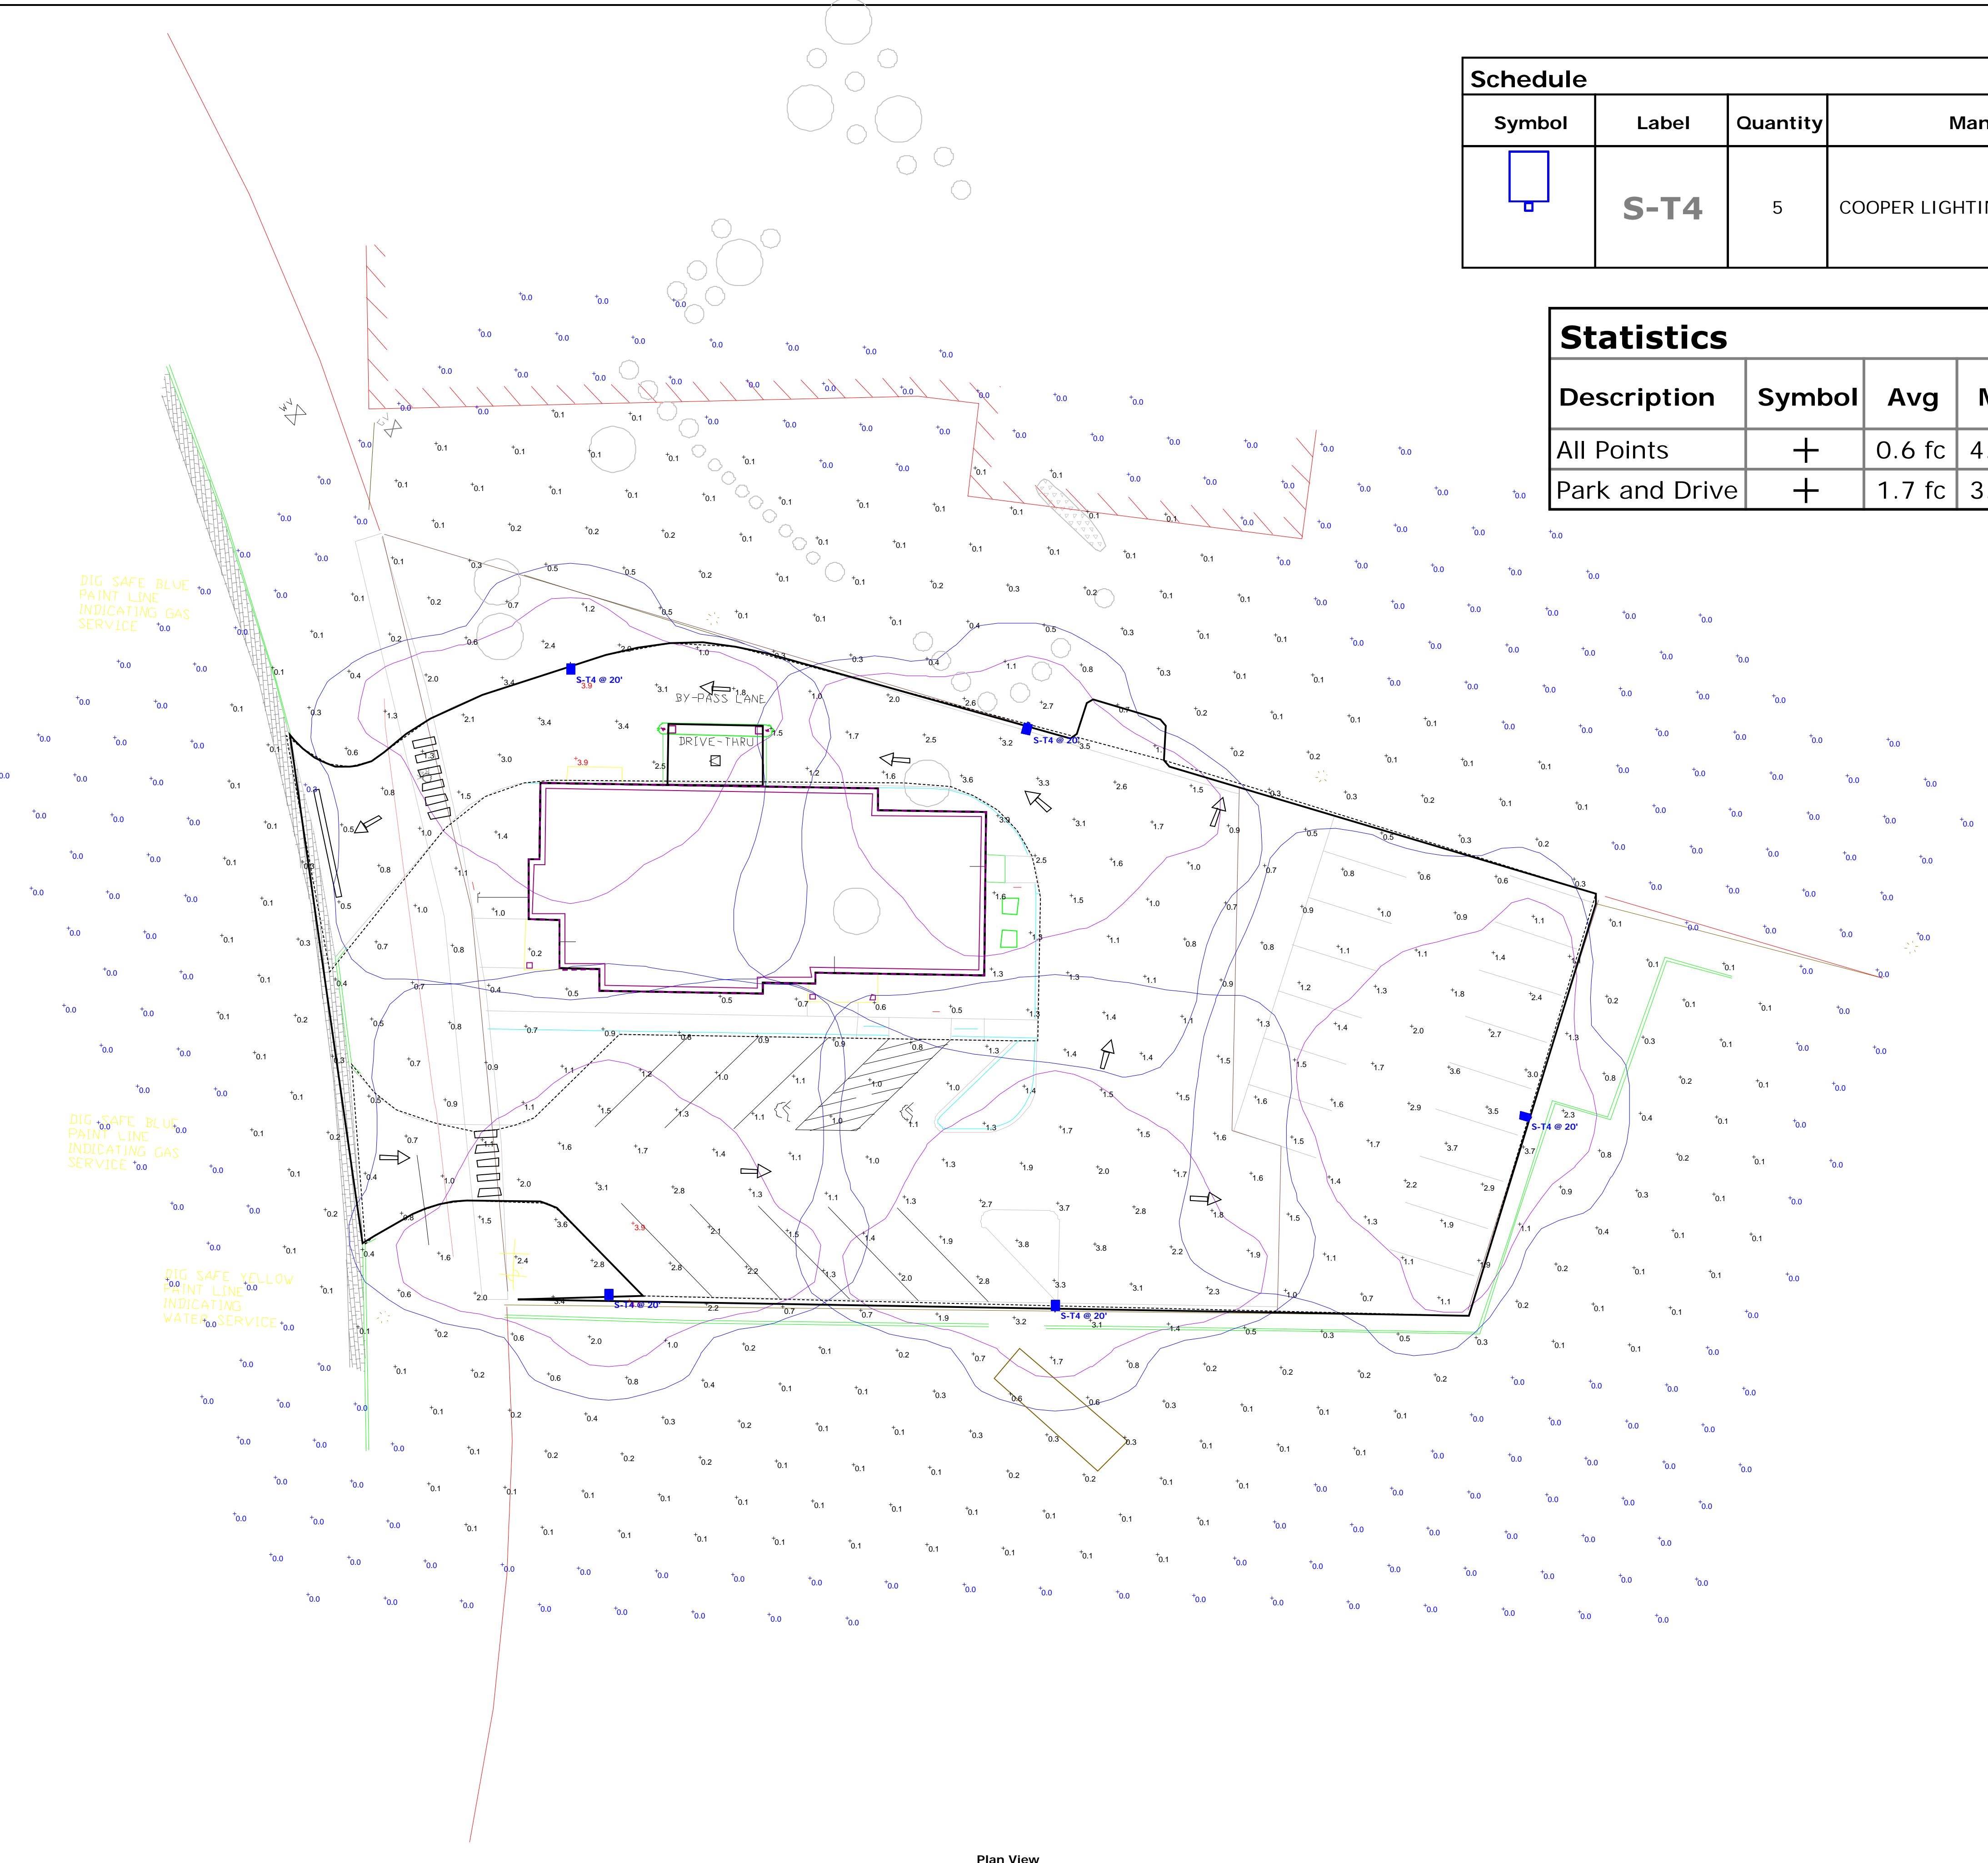

Schedule				
Symbol	Label	Quantity	Manufacturer	Catalog Number
	S-T4	5	COOPER LIGHTING - MCGRAW-EDISON	GLEON-AE-02-LED-E1-T4FT

Statistics						
Description	Symbol	Avg	Max	Min	Max/Min	Avg/Min
All Points	+	0.6 fc	4.1 fc	0.0 fc	N/A	N/A
Park and Drive	+	1.7 fc	3.9 fc	0.3 fc	13.0:1	5.7:1

DIG SAFE BLUE
PAINT LINE
INDICATING GAS
SERVICE

DIG SAFE BLUE
PAINT LINE
INDICATING GAS
SERVICE

DIG SAFE YELLOW
PAINT LINE
INDICATING
WATER SERVICE

Plan View
Scale: 1" = 10'

Infinity Credit Union - Site Lighting
202 Larrabee Road
Portland, ME 04092