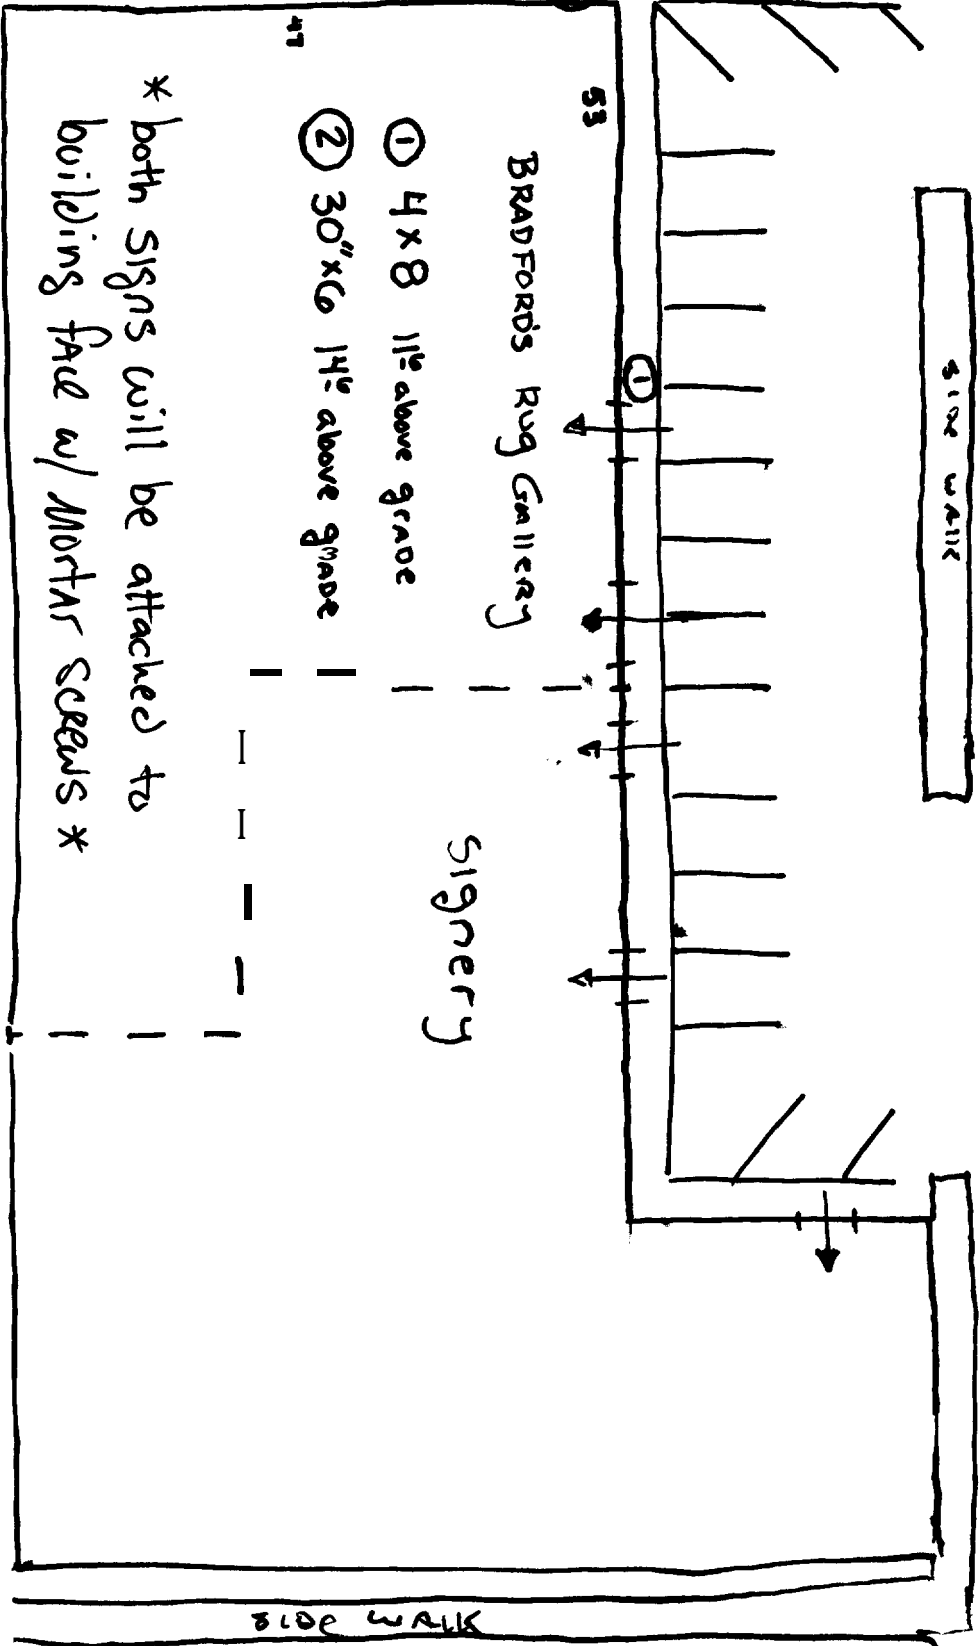

RIGHT OF WAY TO HANNAFORD PLAZA

SIDE WALK TO HANNAFORD

8' Slight incline

Sketch for 297 Forest Ave

Portland ME

04101

Bradford's Rug Gallery

□ = 3'

① 4x8 11" above grade

② 30"x6 14" above grade

BUTTONWOOD STREET  
NORTH PORTLAND, MAINE  
04106

207-799-1183  
FAX 207-799-1324

old permit  
57-048?  
allowed 3 signs  
new permit  
- 2 signs  
front & side  
reducing side  
from 40' to 15'  
Downeast Rug Co.

FOREST BLVD