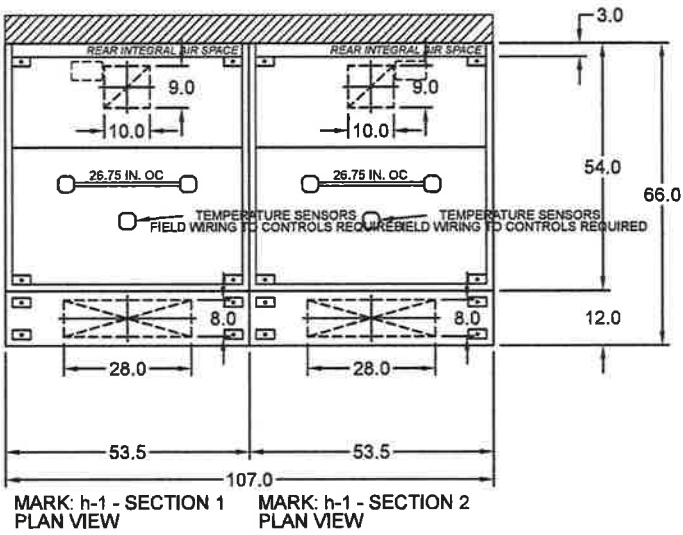

Page 6 Hood Plan View

Printed Date: 1/23/2018
Job: 367301
Mark: h-1
Model: EO (BD)

NOTE: All dimensions are in units of in.

Generated by: nathan@larkinhoods.com