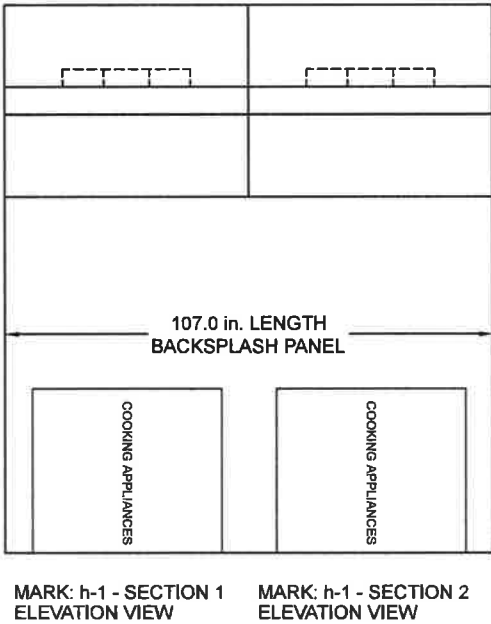

Page 6 Hood Plan View

Printed Date: 1/23/2018
Job: 367301
Mark: h-1
Model: EO (BD)

NOTE: All dimensions are in units of in.

Generated by: nathan@larkinhoods.com