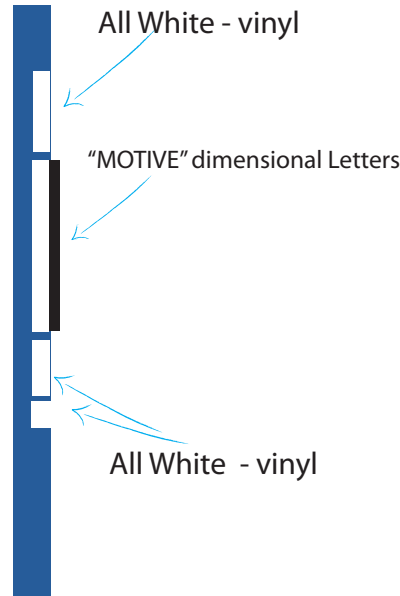

Side View

Rise with the Revolution

**RISE
REVOLUTION
STUDIO**

signs / graphics & sculpture

Office 207.636.7136
Cell 207.776.5427
Fax 207.636.7801

josh@risingrevolutionstudio.com

118 GRANNY KENT POND RD.
SHAPLEIGH, ME

www.risingrevolutionstudio.com

FOLDER
Motive Furniture & Gallery
SUB
001
DESIGN
MFG_Awning & Bracket Sign
PRINT
001

SENT 9/7/17

PROJECT NOTES

PLEASE CHECK FOR ACCURACY

Approved By: _____

Date: _____

PDF PROOF SIZE, FONT, COLOR AND CLARITY
MAY VARY FROM PRINTED PRODUCT

© Rising Revolution Studio LC

THINK BEFORE YOU PRINT