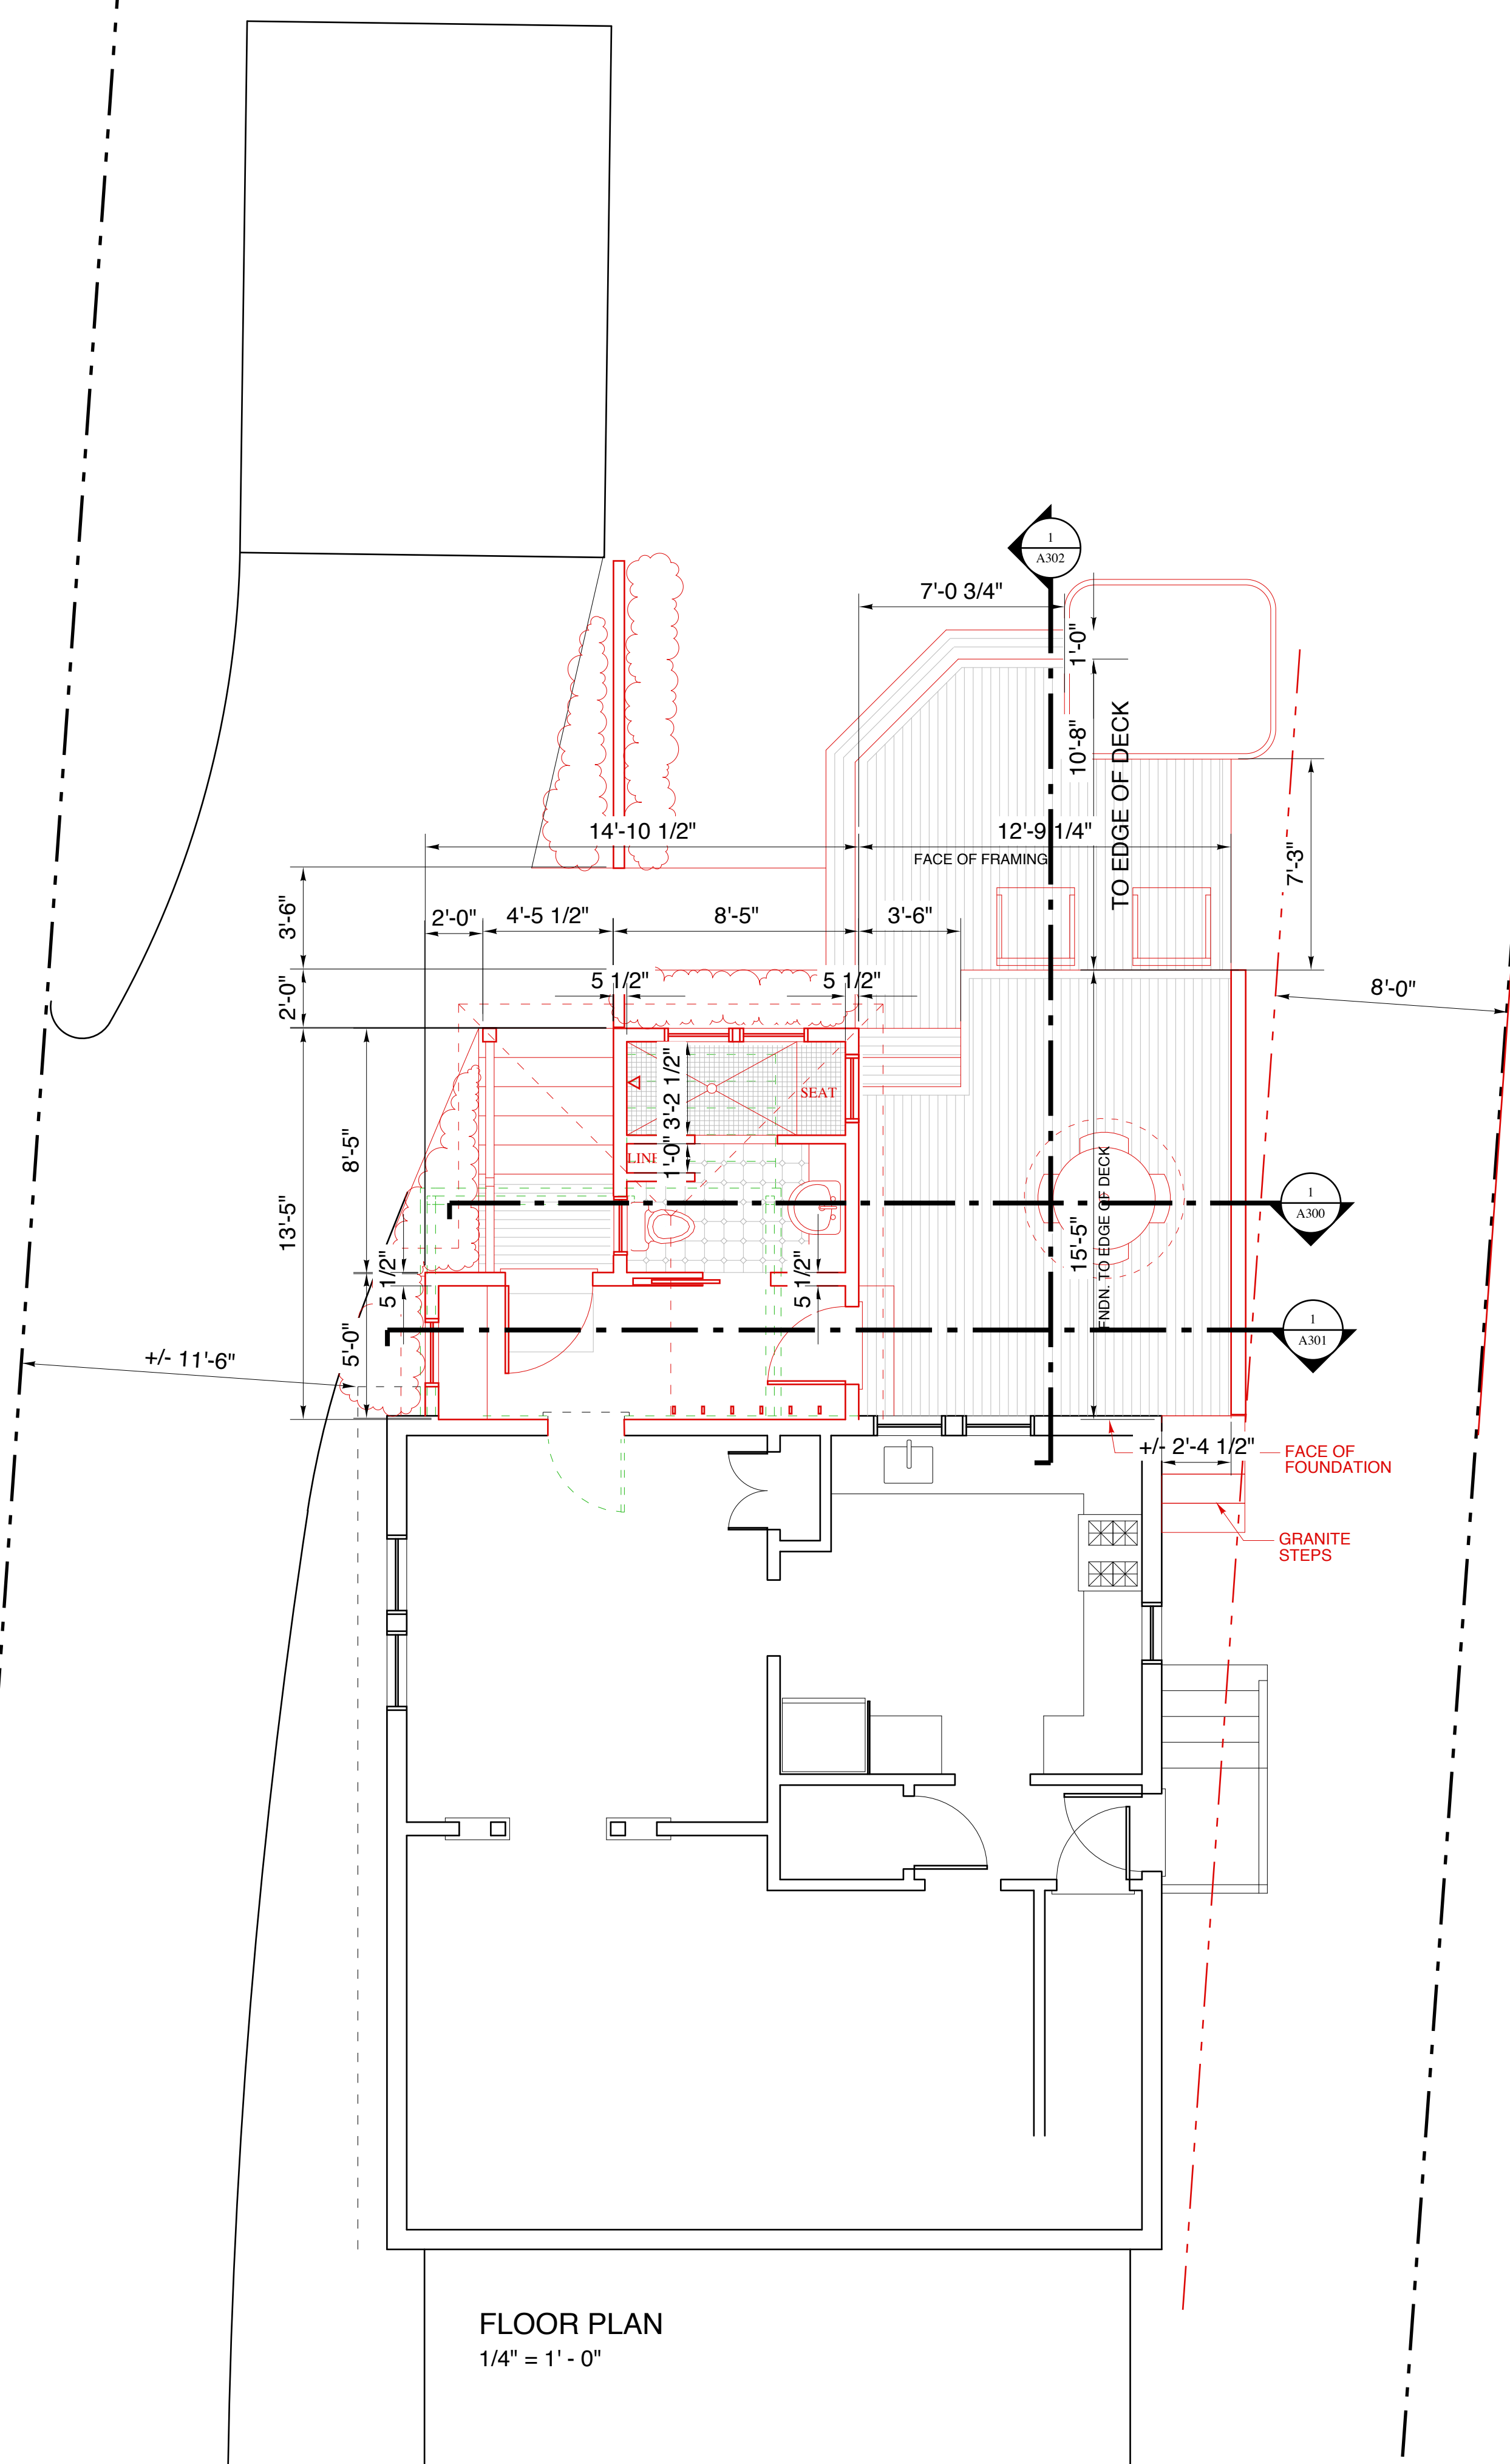

FLOOR PLAN
1/4" = 1' - 0"

McMurray Residence

11 Deerfield Road
Portland, Maine

SCALE AS NOTED

DRAWN BY: BBB

DATE: 10/16/12

PROPOSED PLAN

A100f