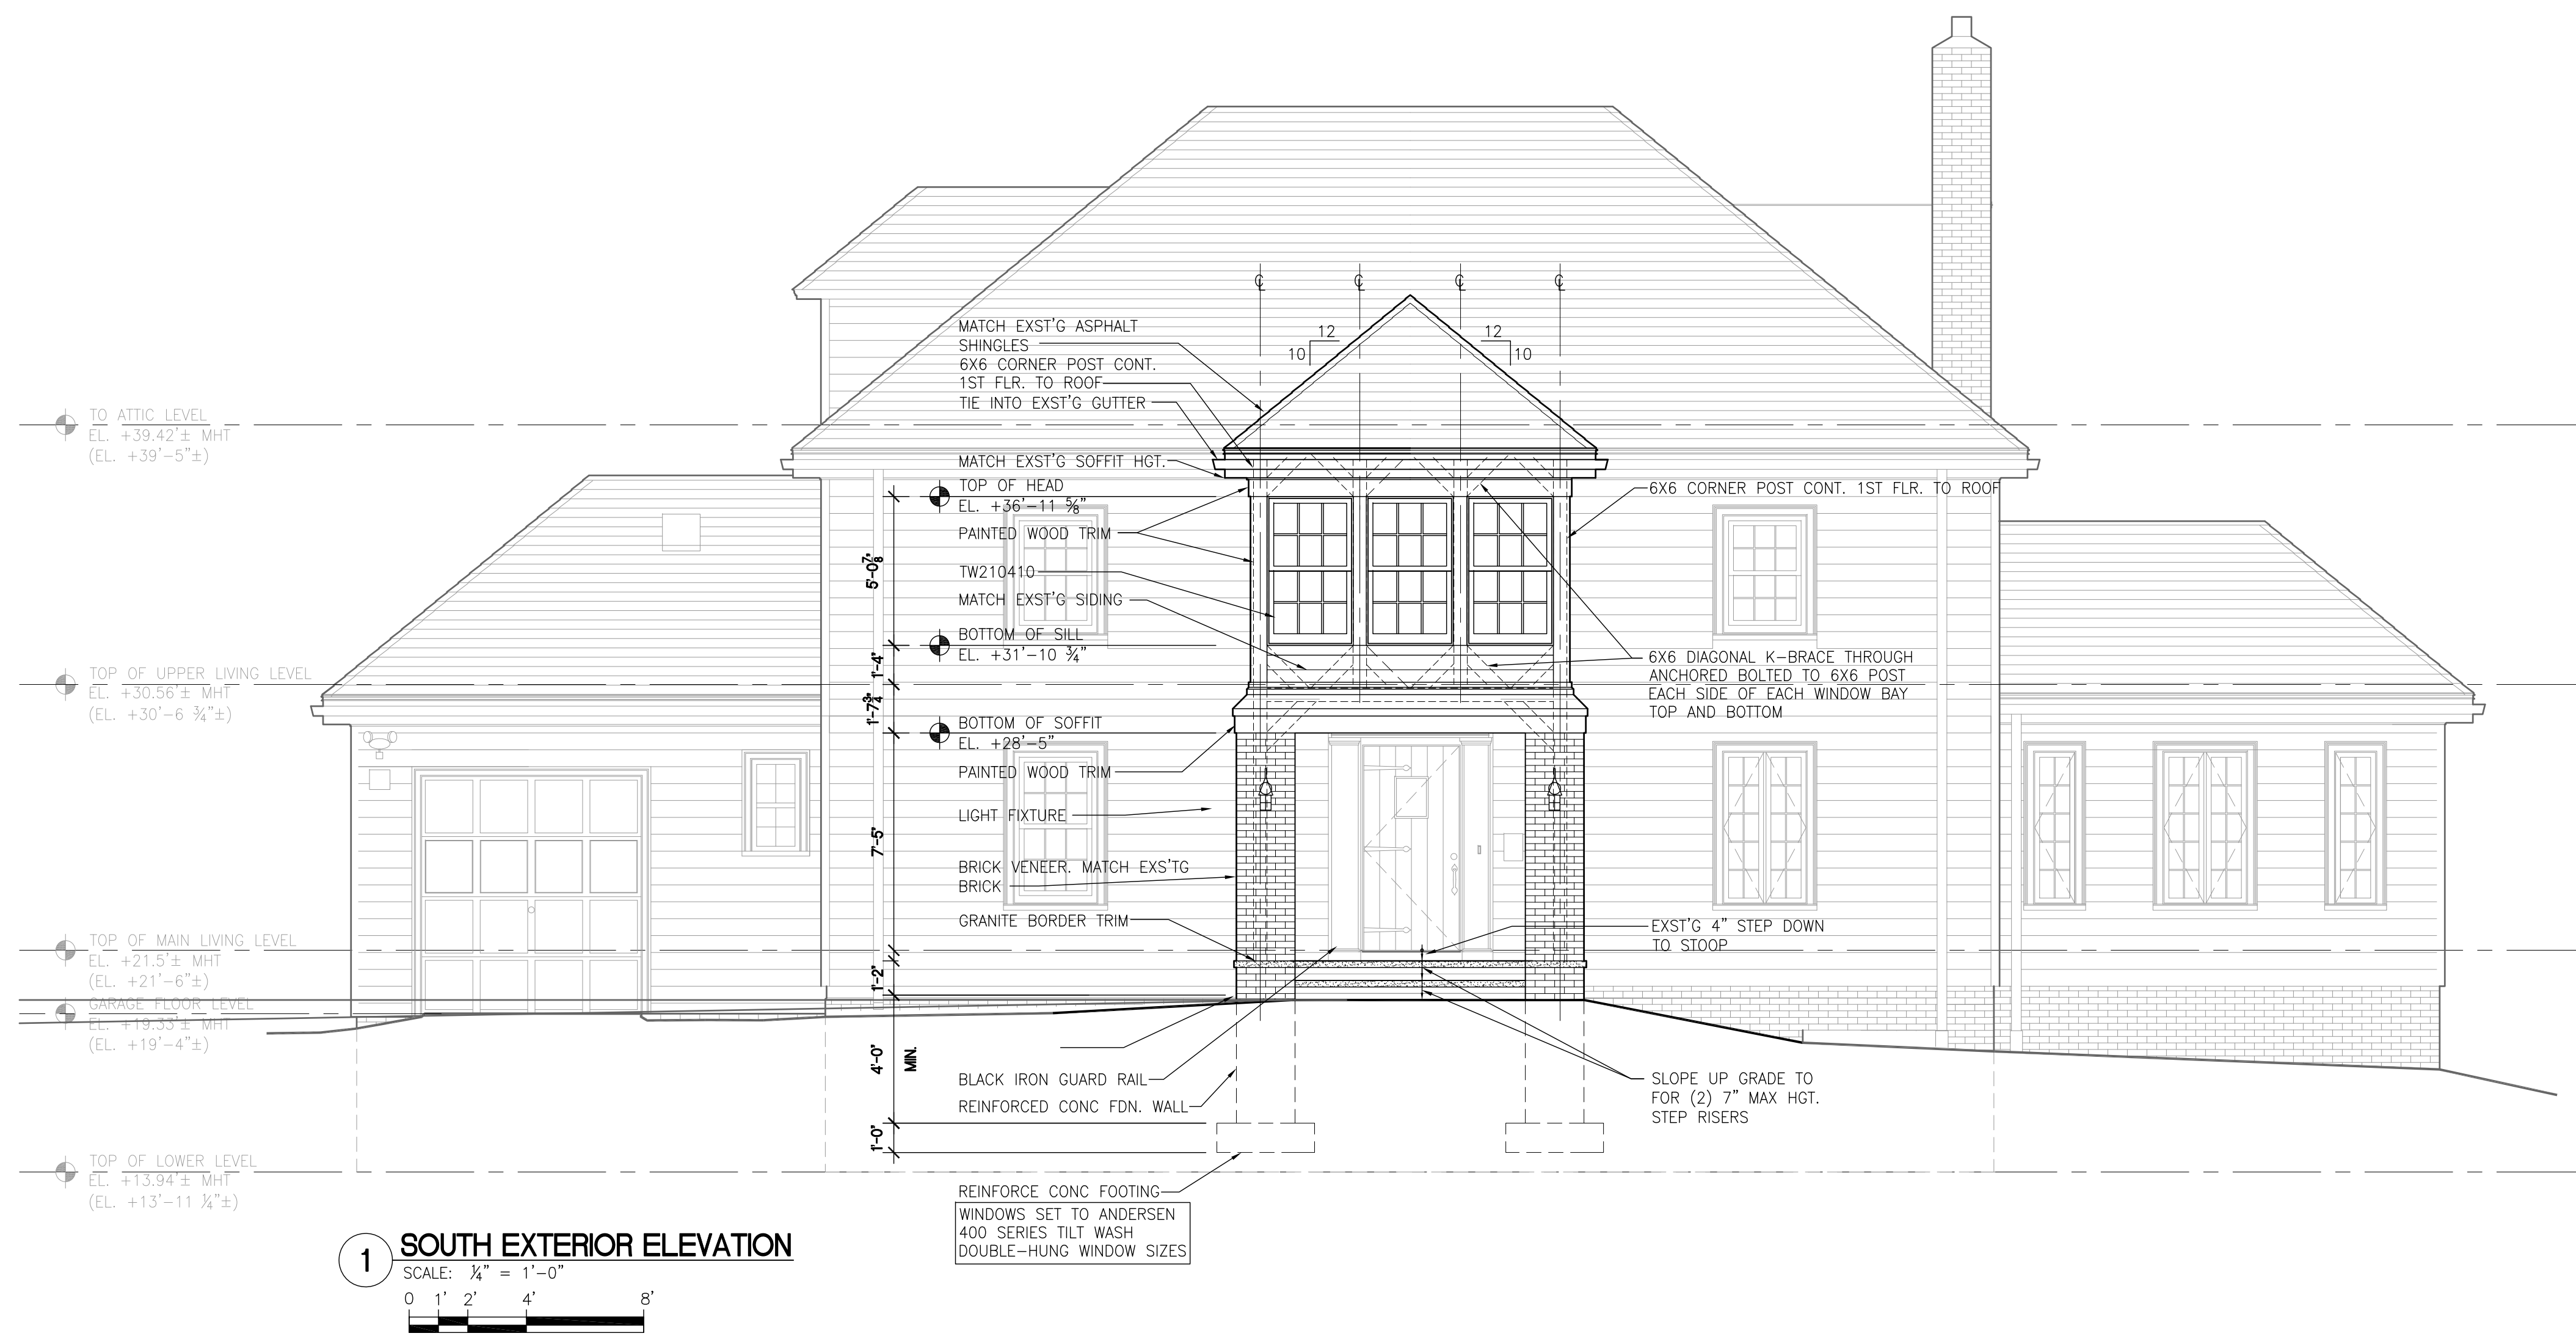

**2 NORTH EXTERIOR ELEVATION**  
 SCALE: 1/4" = 1'-0"  
 0 1' 2' 4' 8'

**1 SOUTH EXTERIOR ELEVATION**  
 SCALE: 1/4" = 1'-0"  
 0 1' 2' 4' 8'

**ADDITIONS TO THE HOWARD YEE RESIDENCE**  
 120 BAXTER BOULEVARD, PORTLAND, MAINE 04101  
 HOWARD YEE - OWNER

REVISIONS:

DATE: MARCH 10, 2015  
 DRAWN BY: SPR  
 SCALE: 0 1/4" 1/2" 1"  
 AS NOTED FULL SIZE PLOT  
 DRAWING NAME: EXTERIOR NORTH AND SOUTH ELEVATIONS

SHEET:

**A-4**

SHEET: 9 OF: 10