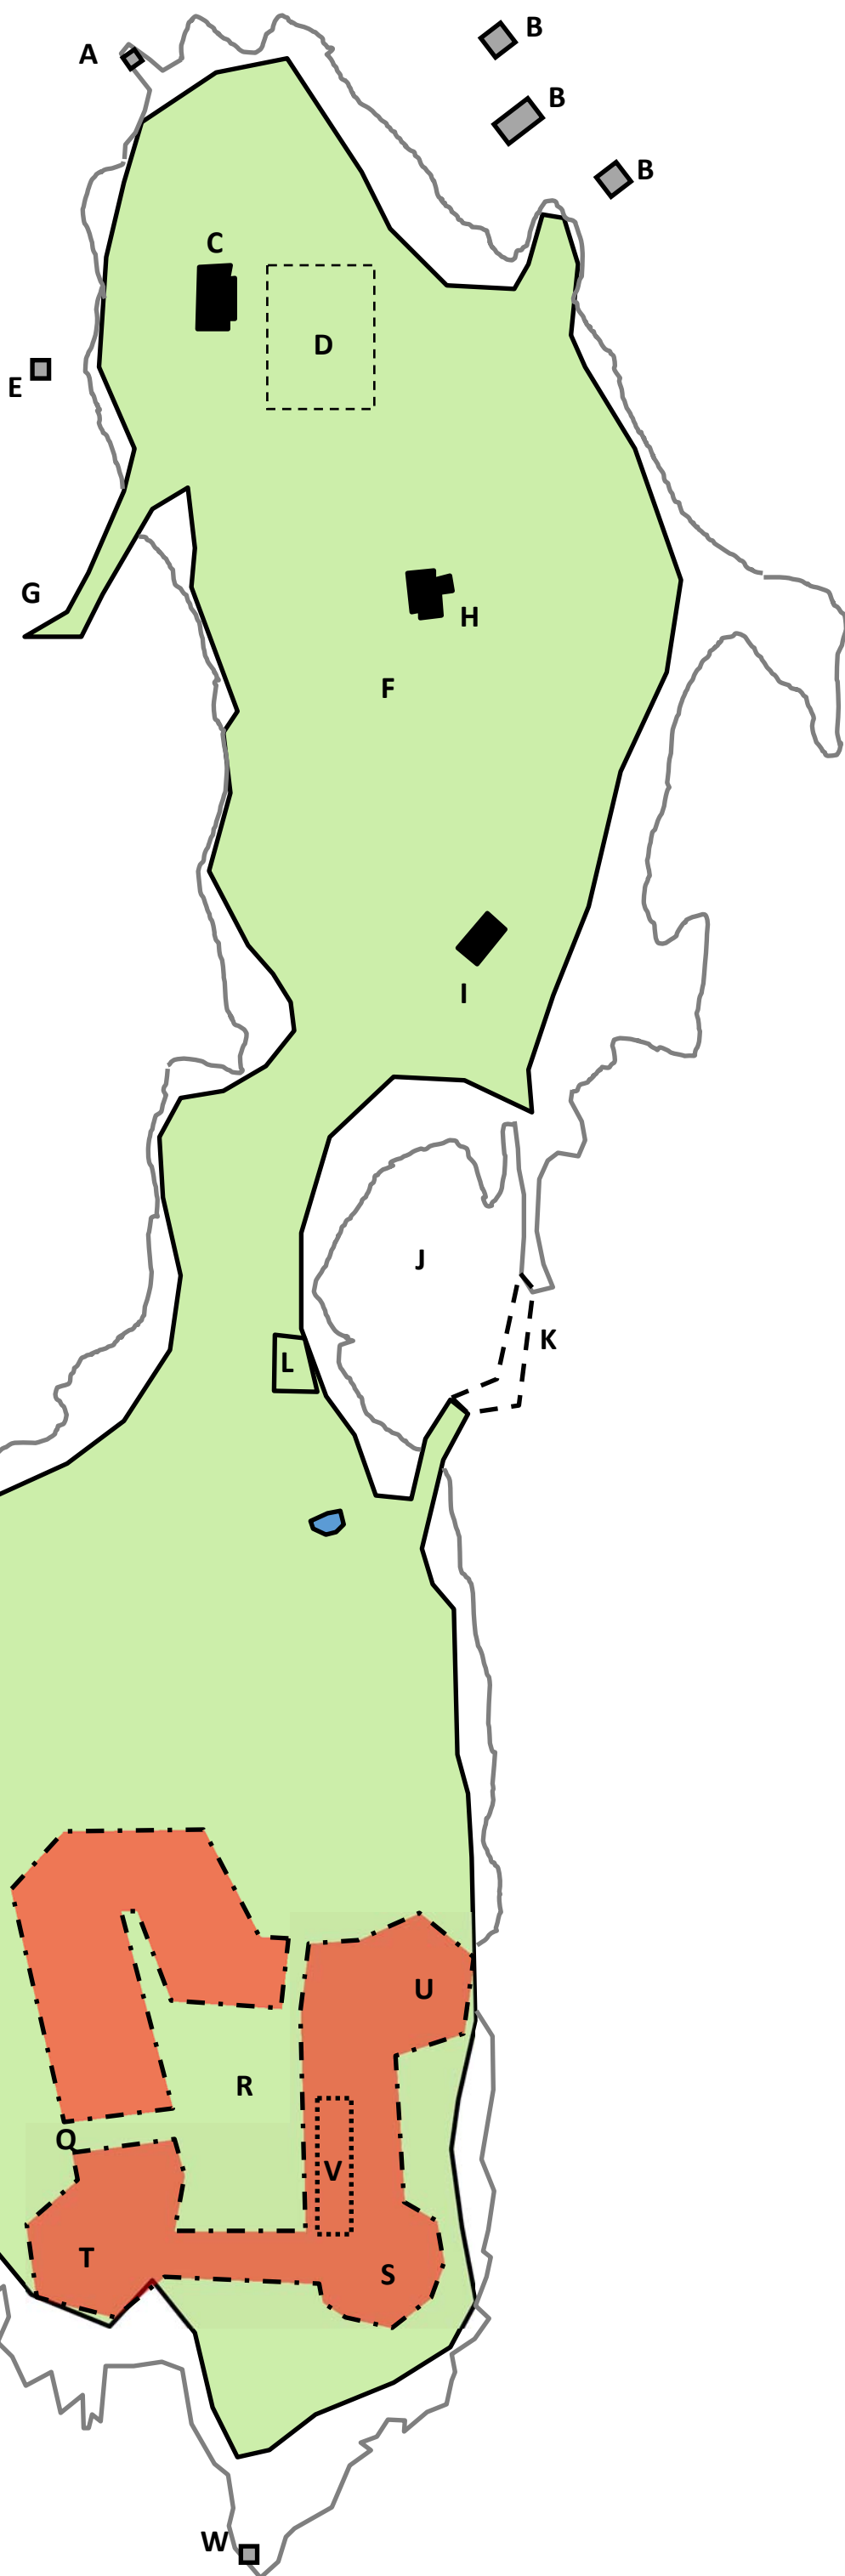

# House Island Historic Resources Map

With inset map of Fort Scammell

- A House Island Light
- B Starling/Trefethen Wharf Foundation
- C Small Detention Barracks
- D Foundations of Large Detention Barracks
- E Wharf Foundation
- F Well Head
- G Dock
- H Public Health Officer's Residence
- I Quarantine Hospital
- J Lobster Pound Cove
- K Foundations of Lobster Pound
- L Cemetery
- M Old Wharf/Stone Cribbing
- N Granite Cutting Area
- O Granite Wharf
- P Site of Portland Inspection Station
- Q Sally Port
- R Parade Ground
- S South Battery
- T West Battery
- U East Battery
- V Great Magazine
- W Fort Scammel Light