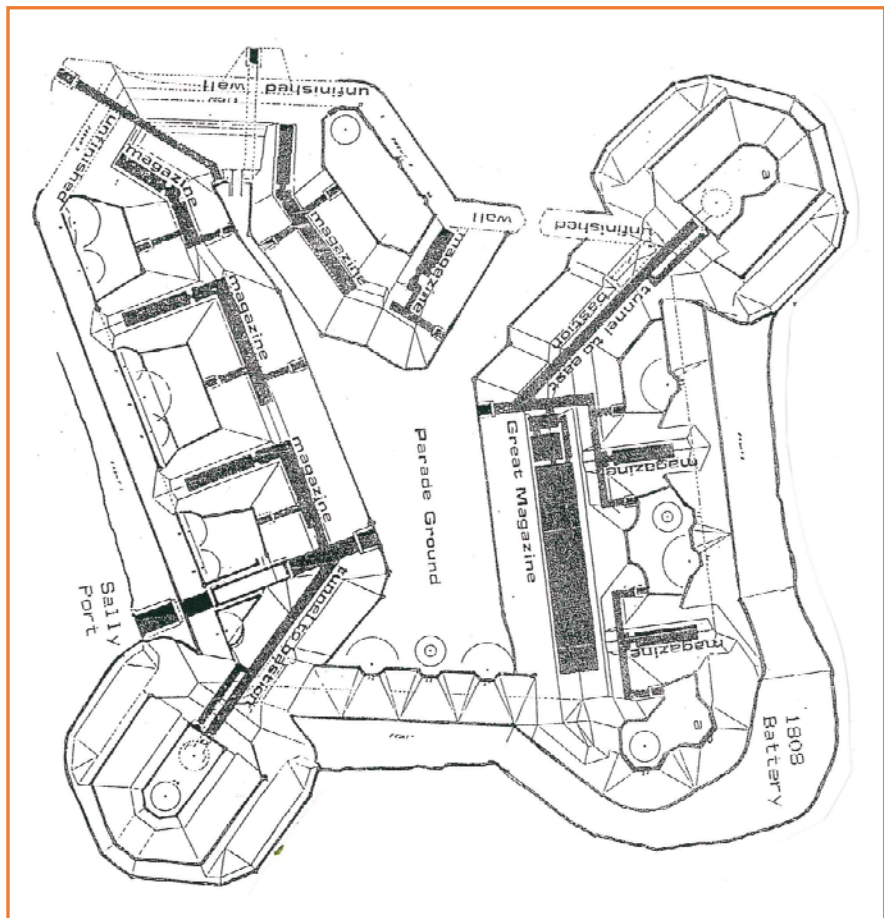

# House Island Historic Resources Map

With inset map of Fort Scammell

- A House Island Light
- B Starling/Trefethen Wharf Foundation
- C Small Detention Barracks
- D Foundations of Large Detention Barracks
- E Wharf Foundation
- F Well Head
- G Dock
- H Public Health Officer's Residence
- I Quarantine Hospital
- J Lobster Pound Cove
- K Foundations of Lobster Pound
- L Cemetery
- M Old Wharf/Stone Cribbing
- N Granite Cutting Area
- O Granite Wharf
- P Site of Portland Inspection Station
- Q Sally Port
- R Parade Ground
- S South Battery
- T West Battery
- U East Battery
- V Great Magazine
- W Fort Scammel Light