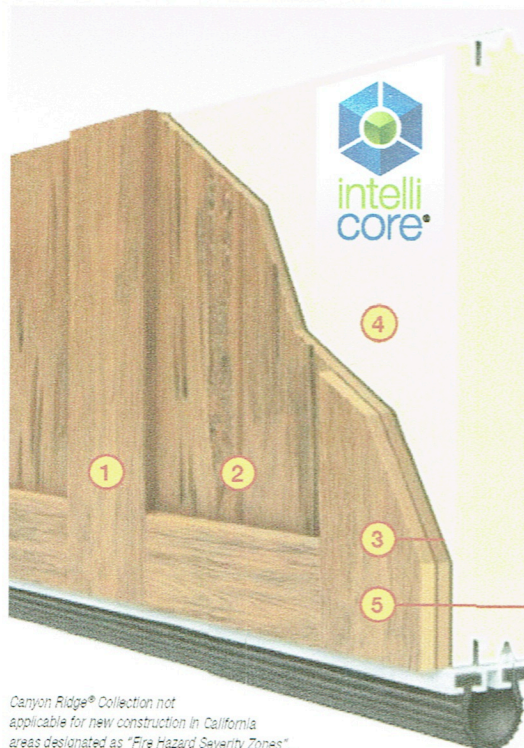

5-LAYER CONSTRUCTION

intellcore[®]
insulation technology

Warmer. Quieter. Stronger.

Canyon Ridge® Collection Limited Edition Series doors featuring Intellcore® insulation technology represent the ultimate smart choice for homeowners. Clopay's Intellcore is a proprietary polyurethane foam that is injected into a garage door, expanding to fill the entire structure. The result is a door with incredible strength and durability. Its dense insulation also produces a quieter door, and with one of the industry's leading R-values of 20.4, it provides year-round comfort and improved energy efficiency. Smart, indeed.