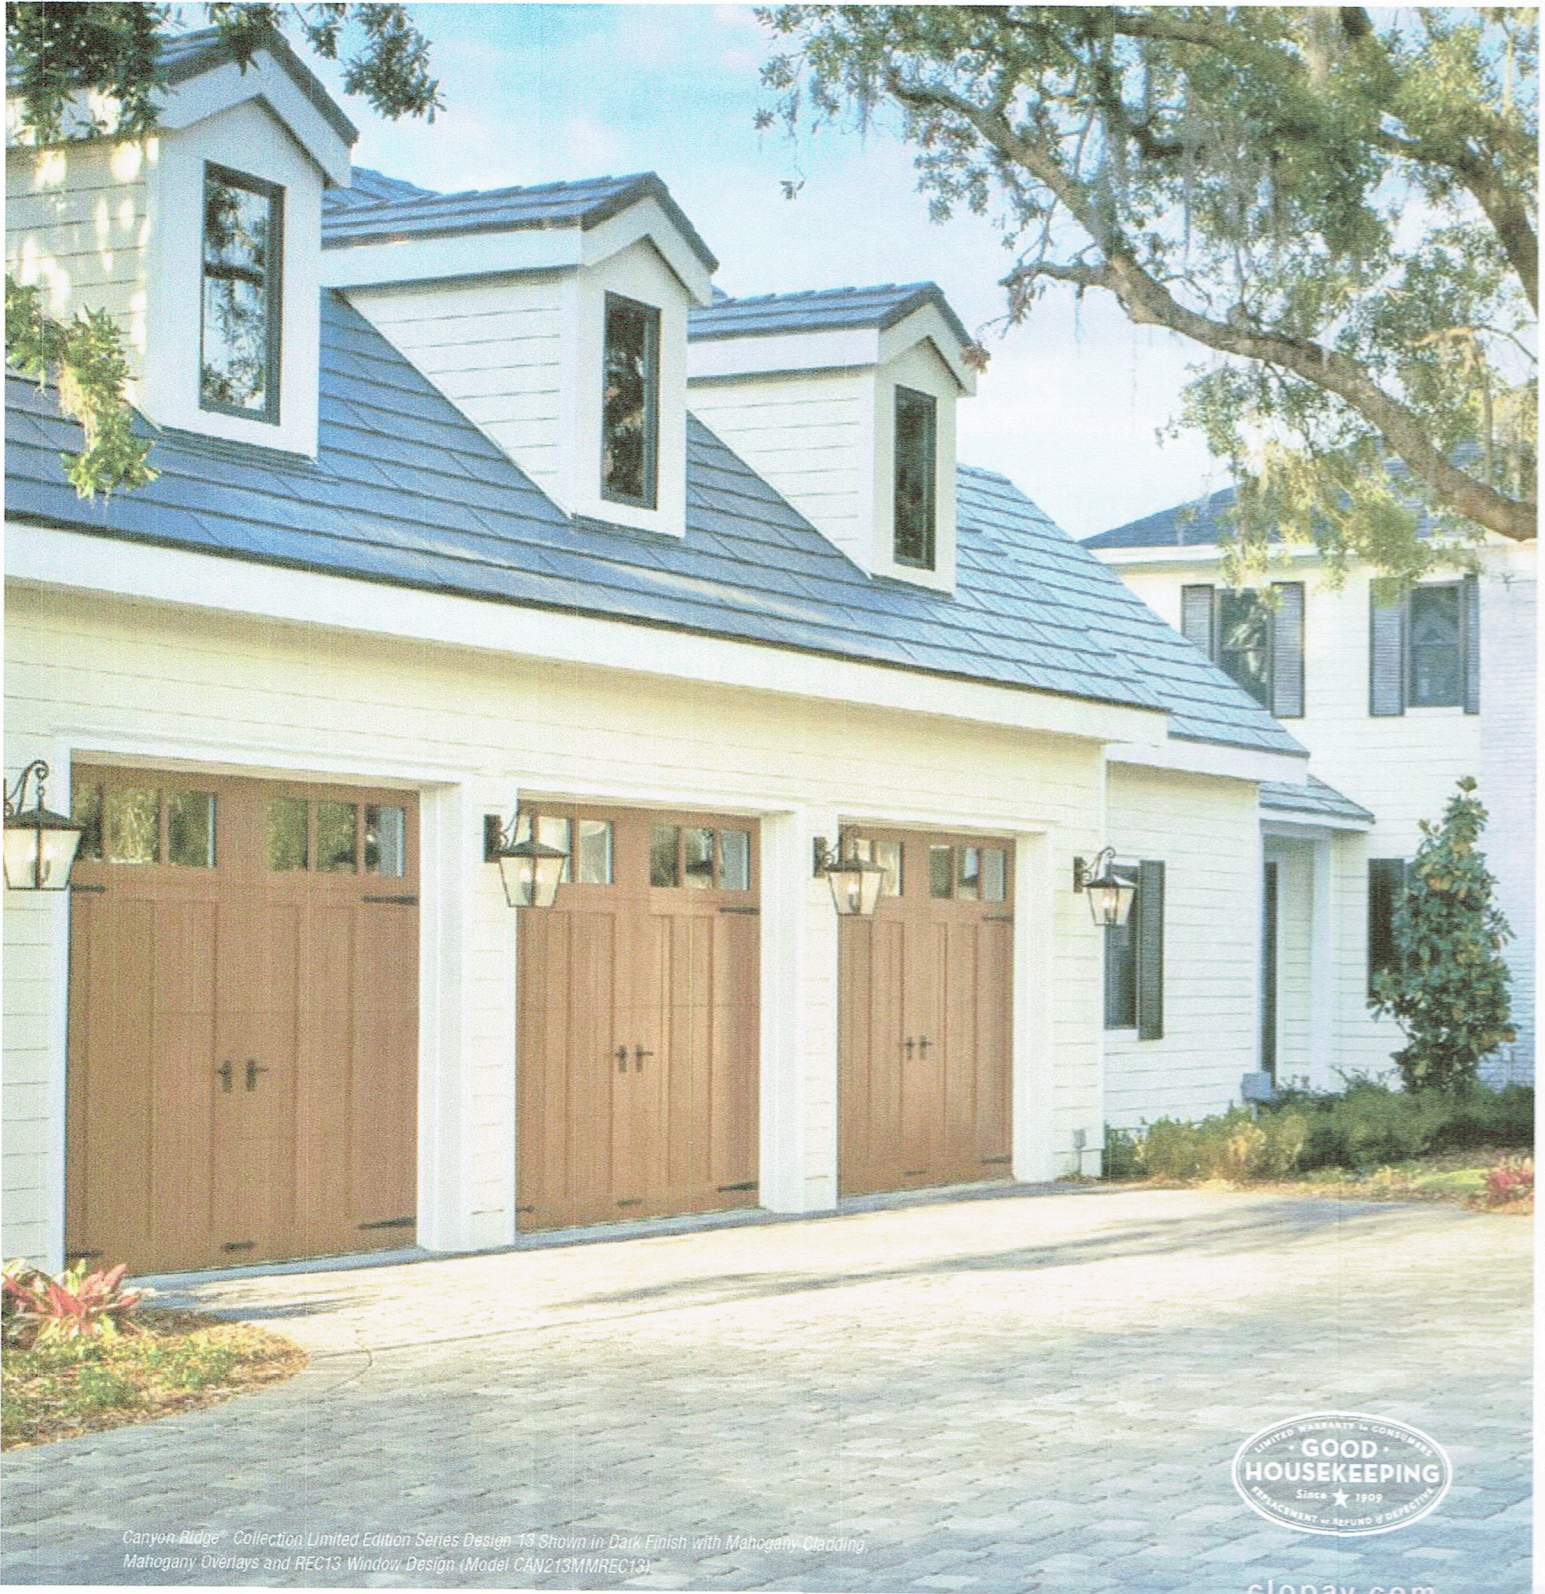

CANYON RIDGE®

collection

LIMITED EDITION SERIES | ULTRA-GRAIN® SERIES

America's Favorite Garage Doors®

Canyon Ridge® Collection Limited Edition Series Design 13 Shown in Dark Finish with Mahogany Cladding, Mahogany Overlays and REC13 Window Design (Model CAN213MMREC13)

clopay.com

Canyon Ridge® Collection Limited Edition Series Design 22 Shown in Medium Finish with Clear Cypress Cladding, Mahogany Overlays and ARCH4 Window Design (Model CAN222CMARCH4).

LIMITED EDITION SERIES

5-LAYER CONSTRUCTION

intellcore[®]
insulation technology

Warmer. Quieter. Stronger.

Canyon Ridge® Collection Limited Edition Series doors featuring Intellcore® insulation technology represent the ultimate smart choice for homeowners. Clopay's Intellcore is a proprietary polyurethane foam that is injected into a garage door, expanding to fill the entire structure. The result is a door with incredible strength and durability. Its dense insulation also produces a quieter door, and with one of the industry's leading R-values of 20.4, it provides year-round comfort and improved energy efficiency. Smart, indeed.