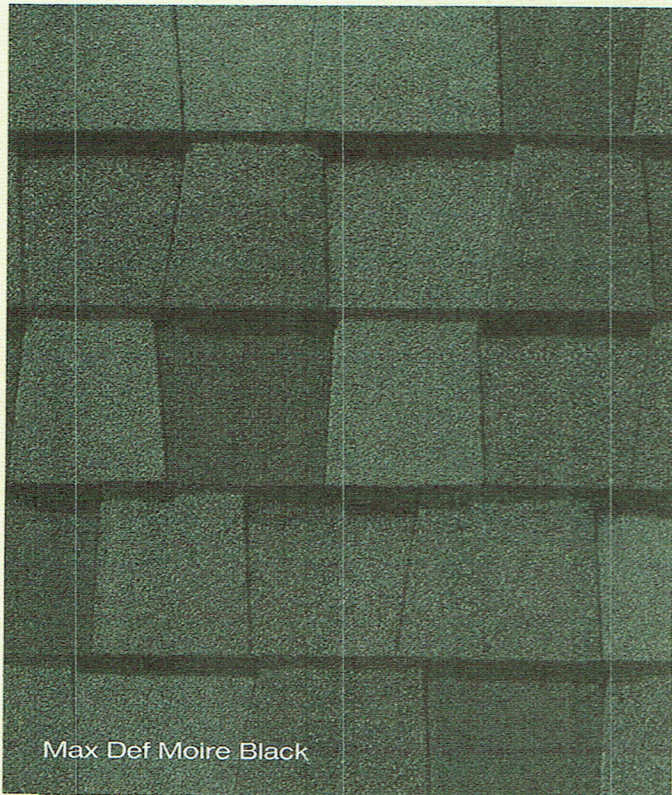

House Island - Energy Building  
Exterior Products

Part 1

— Roofing - Certainteed Landark Pro, Color Charcoal Black

{ Siding - Certainteed Board & Batten, Color Cypress

Part 2

{ Exterior Trim - Composite painted Cypress

# LANDMARK™ PRO

Designer Shingles

Shown in Max Def Weathered Wood

**CertainTeed**  
SAINT-GOBAIN

# LANDMARK™ PRO gallery

Max Def Pewterwood

Max Def Atlantic Blue

Max Def Moire Black

Max Def Charcoal Black