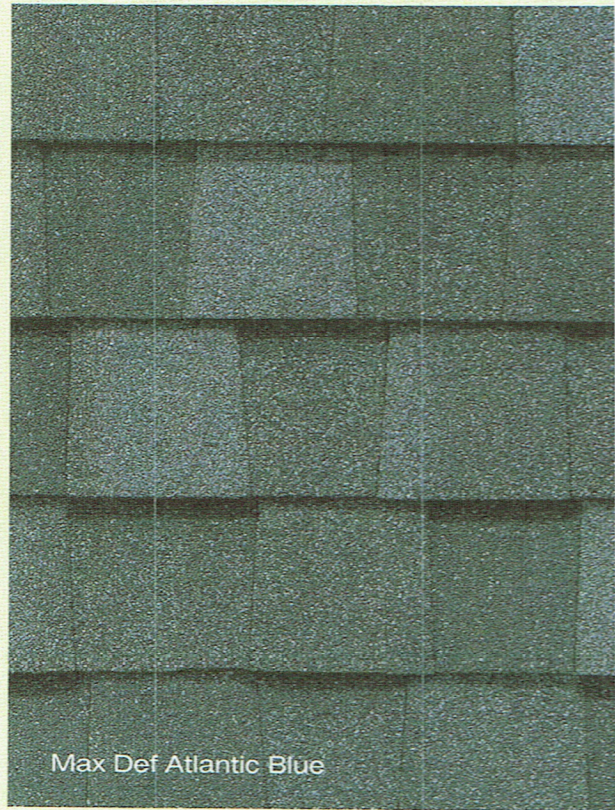

House Island - Energy Building  
Exterior Products

Part 1

— Roofing - Certainteed Landark Pro, Color Charcoal Black

{ Siding - Certainteed Board & Batten, Color Cypress

Part 2

{ Exterior Trim - Composite painted Cypress

# LANDMARK™ PRO

Designer Shingles

Shown in Max Def Weathered Wood

**CertainTeed**  
SAINT-GOBAIN

# LANDMARK™ PRO gallery

Max Def Pewterwood

Max Def Atlantic Blue

Max Def Moire Black

Max Def Charcoal Black