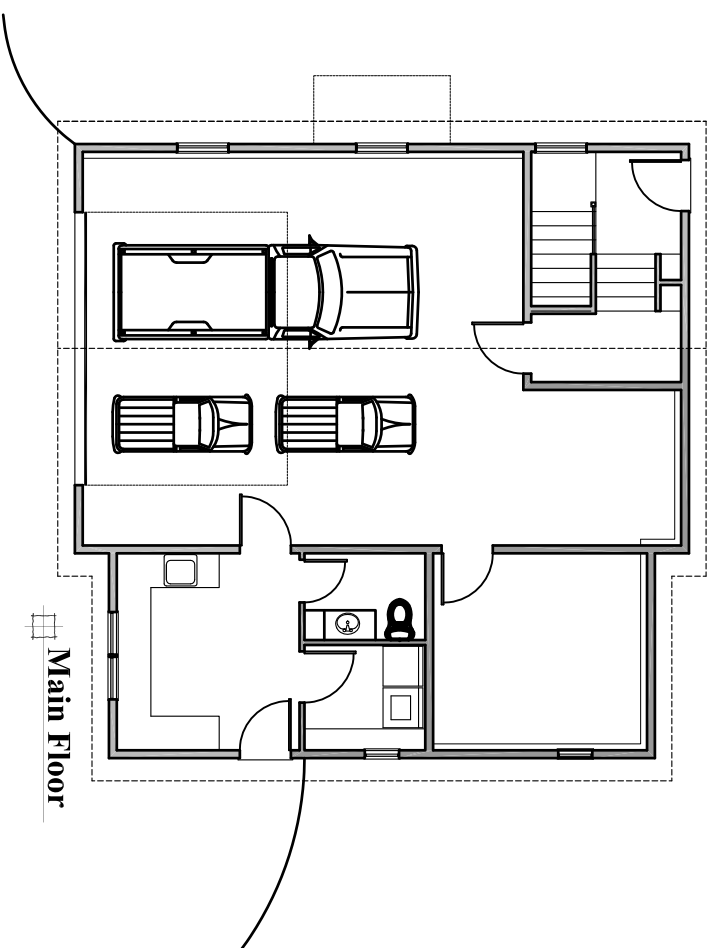

Proposed Energy Building

House Island - Proposed Energy Building
Preliminary for Historic Preservation Review
Shown for Scale Comparison

Building #2 - Former Doctor's Residence

CUSTOM CONCEPTS, INC.
A R C H I T E C T U R E
383 U.S. ROUTE 1, SUITE 1A - SCARBOROUGH, MAINE 04074
Phone: (207) 883-0083 WWW.CUSTOMCONCEPTSINC.COM