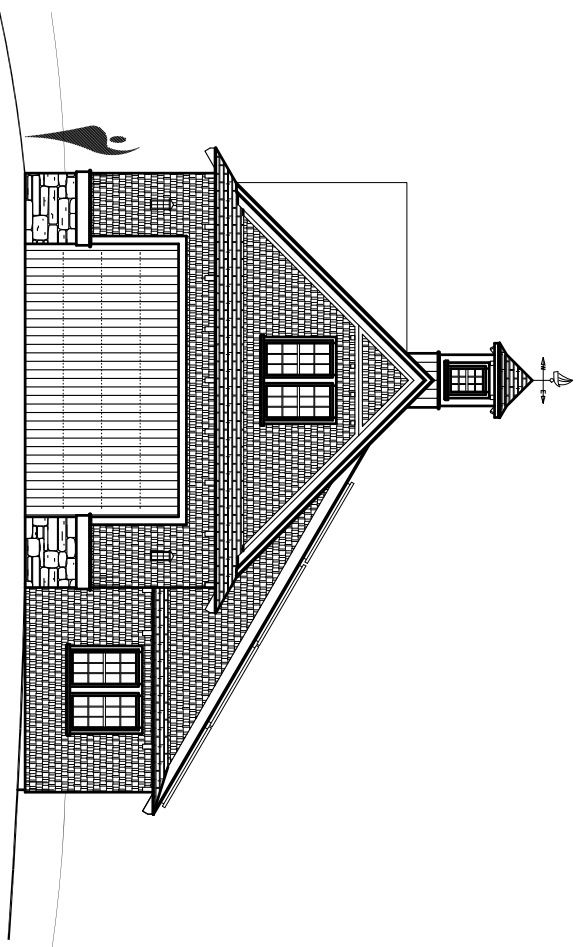

Proposed Energy Building

House Island - Proposed Energy Building
Preliminary for Historic Preservation Review
Shown for Scale Comparison

Building #2 - Former Doctor's Residence

CUSTOM CONCEPTS, INC.
A R C H I T E C T U R E
383 U.S. ROUTE 1, SUITE 1A - SCARBOROUGH, MAINE 04074
Phone: (207) 883-0083 WWW.CUSTOMCONCEPTSINC.COM