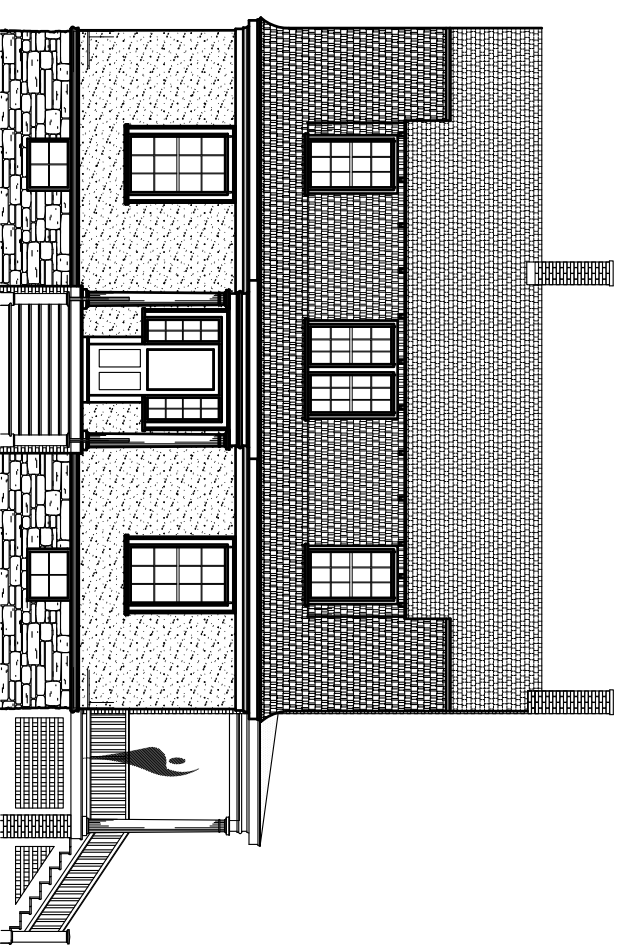

Proposed Energy Building

House Island - Proposed Energy Building
Preliminary for Historic Preservation Review
Shown for Scale Comparison

Building #2 - Former Doctor's Residence

CUSTOM CONCEPTS, INC.
A R C H I T E C T U R E
383 U.S. ROUTE 1, SUITE 1A - SCARBOROUGH, MAINE 04074
Phone: (207) 883-0083 WWW.CUSTOMCONCEPTSINC.COM