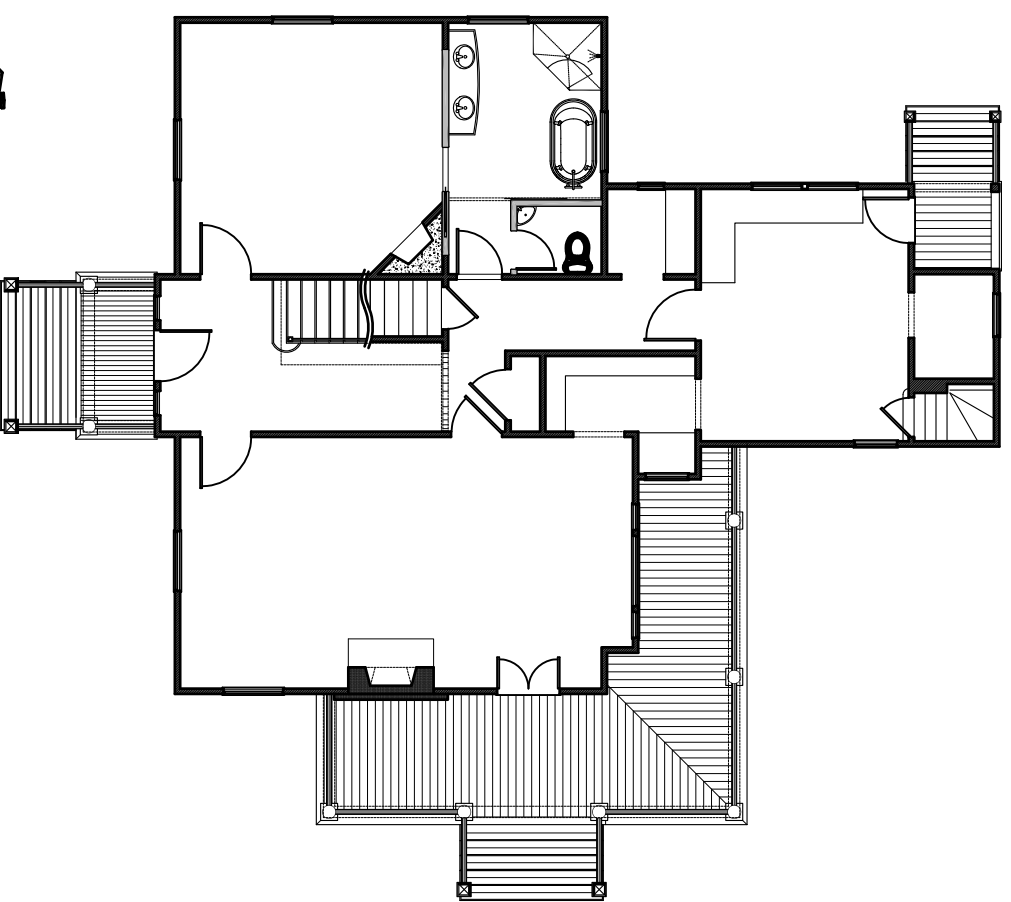

Proposed Energy Building

House Island - Proposed Energy Building
Preliminary for Historic Preservation Review
Shown for Scale Comparison

Building #2 - Former Doctor's Residence

CUSTOM CONCEPTS, INC.
A R C H I T E C T U R E
383 U.S. ROUTE 1, SUITE 1A - SCARBOROUGH, MAINE 04074
Phone: (207) 883-0083 WWW.CUSTOMCONCEPTSINC.COM