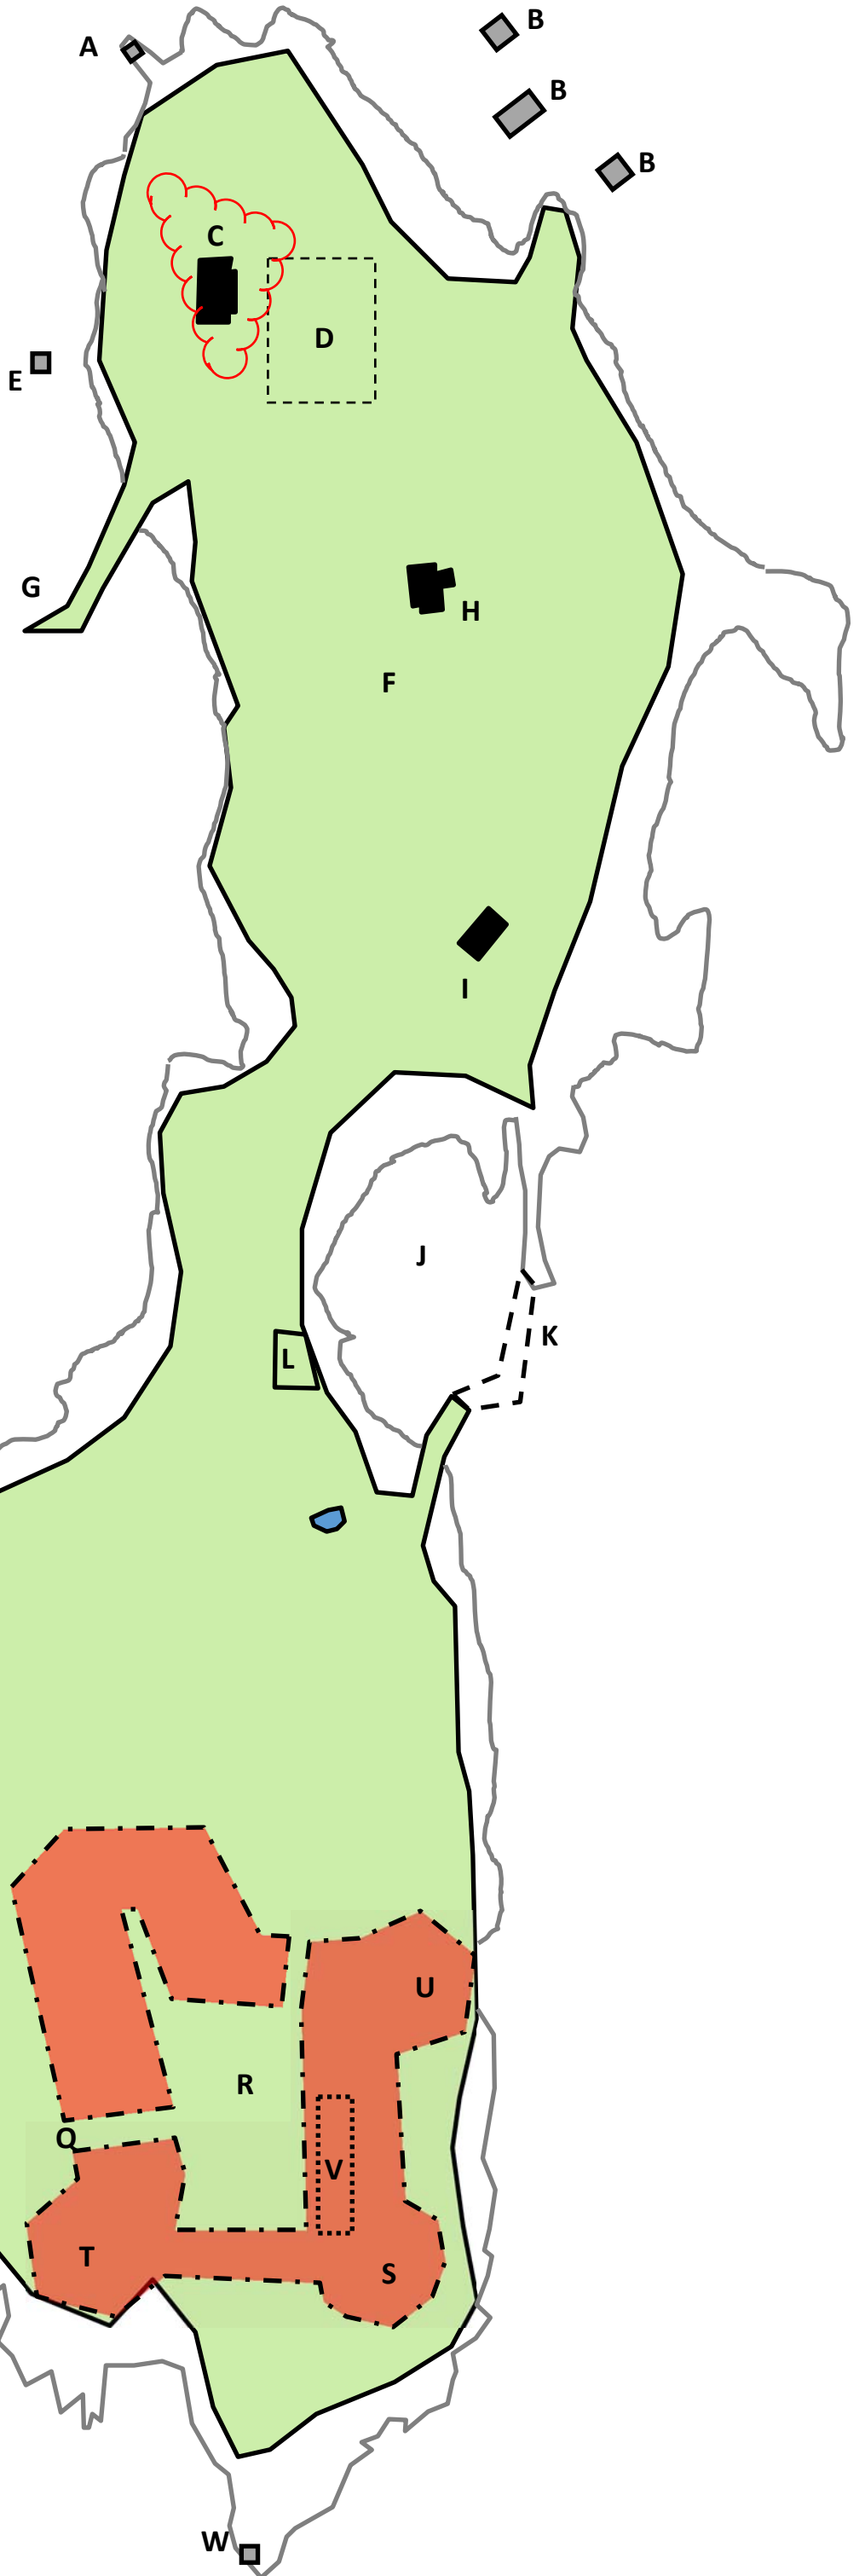

# House Island

## Historic Resources Map

With inset map of Fort Scammell

- A House Island Light
- B Starling/Trefethen Wharf Foundation
- C Small Detention Barracks
- D Foundations of Large Detention Barracks
- E Wharf Foundation
- F Well Head
- G Dock
- H Public Health Officer's Residence
- I Quarantine Hospital
- J Lobster Pound Cove
- K Foundations of Lobster Pound
- L Cemetery
- M Old Wharf/Stone Cribbing
- N Granite Cutting Area
- O Granite Wharf
- P Site of Portland Inspection Station
- Q Sally Port
- R Parade Ground
- S South Battery
- T West Battery
- U East Battery
- V Great Magazine
- W Fort Scammel Light