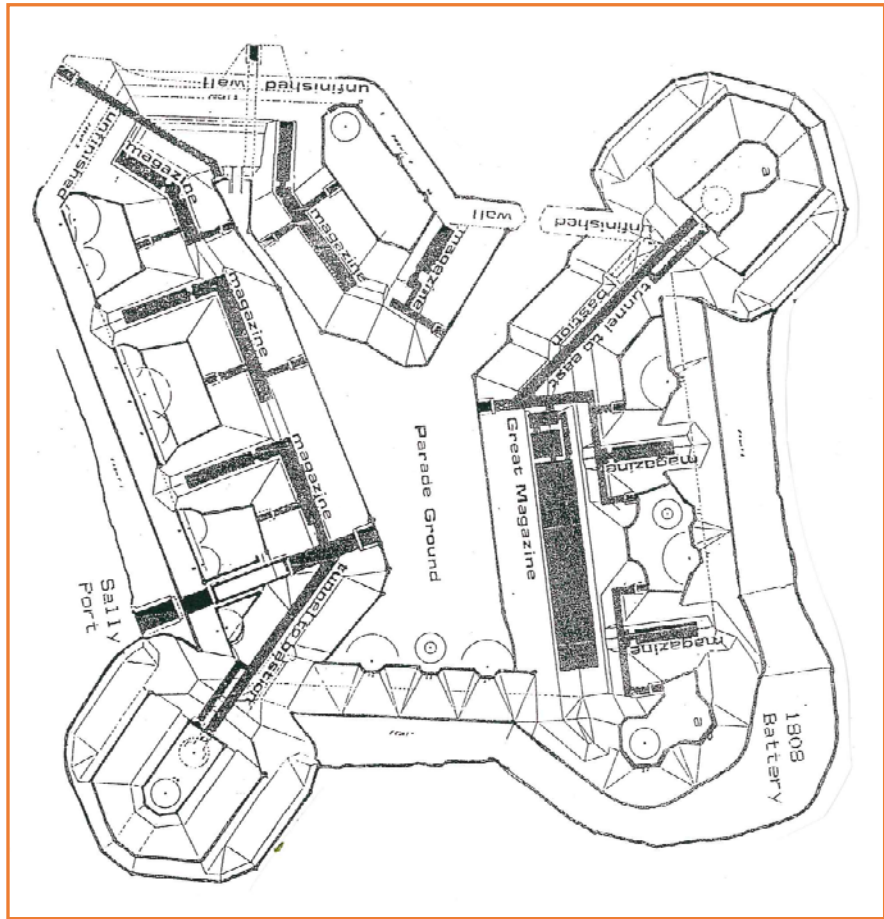

# House Island

## Historic Resources Map

With inset map of Fort Scammell

- A House Island Light
- B Starling/Trefethen Wharf Foundation
- C Small Detention Barracks
- D Foundations of Large Detention Barracks
- E Wharf Foundation
- F Well Head
- G Dock
- H Public Health Officer's Residence
- I Quarantine Hospital
- J Lobster Pound Cove
- K Foundations of Lobster Pound
- L Cemetery
- M Old Wharf/Stone Cribbing
- N Granite Cutting Area
- O Granite Wharf
- P Site of Portland Inspection Station
- Q Sally Port
- R Parade Ground
- S South Battery
- T West Battery
- U East Battery
- V Great Magazine
- W Fort Scammel Light