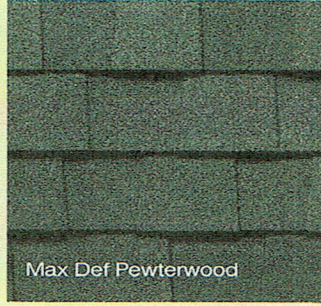

Landmark Pro is designed specifically for the professional roofing contractor that takes pride in providing **more** to their customer.

Landmark Pro improves upon the CertainTeed Landmark shingle, a leading consumer publication's "Best Buy" for the past five years.

Add it all up and what you get is the opportunity to offer a lot of additional value for the money... and today that means more than ever...

LANDMARK PRO

Landmark Pro specifications:

- 250 lbs/square
- Premium Max Def color palette
- NailTrak™ for faster installation
- Lifetime limited warranty
- 10-year SureStart protection includes:
 - Materials, labor, tear off and disposal cost
- 15-year algae resistance
- 15-year 110 MPH wind warranty with upgrade to 130 MPH available

LANDMARK

Landmark specifications:

- 240 lbs/square
- Traditional color palette
- NailTrak™ for faster installation
- Lifetime limited warranty
- 10-year SureStart protection includes:
 - Materials and labor costs
- 10-year algae resistance
- 15-year 110 MPH wind warranty with upgrade to 130 MPH available

LANDMARK[™] PRO color palette

Landmark Pro Silver Birch is an ENERGY STAR[®] rated product and may qualify for a federal tax credit.

max def colors

Look deeper. With Max Def, a new dimension is added to shingles with a richer mixture of surface granules. You get a brighter, more vibrant, more dramatic appearance and depth of color. And the natural beauty of your roof shines through.