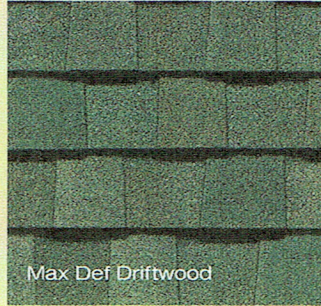

Landmark Pro is designed specifically for the professional roofing contractor that takes pride in providing **more** to their customer.

Landmark Pro improves upon the CertainTeed Landmark shingle, a leading consumer publication's "Best Buy" for the past five years.

Add it all up and what you get is the opportunity to offer a lot of additional value for the money... and today that means more than ever...

LANDMARK PRO

Landmark Pro specifications:

- 250 lbs/square
- Premium Max Def color palette
- NailTrak™ for faster installation
- Lifetime limited warranty
- 10-year SureStart protection includes:
 - Materials, labor, tear off and disposal cost
- 15-year algae resistance
- 15-year 110 MPH wind warranty with upgrade to 130 MPH available

LANDMARK

Landmark specifications:

- 240 lbs/square
- Traditional color palette
- NailTrak™ for faster installation
- Lifetime limited warranty
- 10-year SureStart protection includes:
 - Materials and labor costs
- 10-year algae resistance
- 15-year 110 MPH wind warranty with upgrade to 130 MPH available

LANDMARK[™] PRO color palette

Landmark Pro Silver Birch is an ENERGY STAR[®] rated product and may qualify for a federal tax credit.

max def colors

Look deeper. With Max Def, a new dimension is added to shingles with a richer mixture of surface granules. You get a brighter, more vibrant, more dramatic appearance and depth of color. And the natural beauty of your roof shines through.