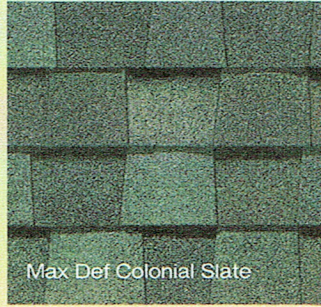

Add it all up and what you get is the opportunity to offer a lot of additional value for the money... and today that means more than ever...

LANDMARK PRO

Landmark Pro specifications:

- 250 lbs/square
- Premium Max Def color palette
- NailTrak™ for faster installation
- Lifetime limited warranty
- 10-year SureStart protection includes:
 - Materials, labor, tear off and disposal cost
- 15-year algae resistance
- 15-year 110 MPH wind warranty with upgrade to 130 MPH available

LANDMARK[™] PRO color palette

Landmark Pro Silver Birch is an ENERGY STAR[®] rated product and may qualify for a federal tax credit.

max def colors

Look deeper. With Max Def, a new dimension is added to shingles with a richer mixture of surface granules. You get a brighter, more vibrant, more dramatic appearance and depth of color. And the natural beauty of your roof shines through.