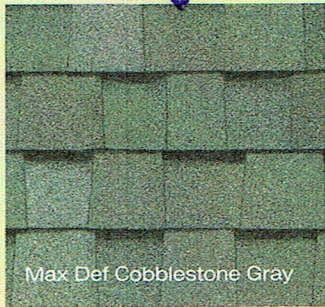

LANDMARK[™] PRO color palette

Landmark Pro Silver Birch is an ENERGY STAR[®] rated product and may qualify for a federal tax credit.

max def colors

Look deeper. With Max Def, a new dimension is added to shingles with a richer mixture of surface granules. You get a brighter, more vibrant, more dramatic appearance and depth of color. And the natural beauty of your roof shines through.