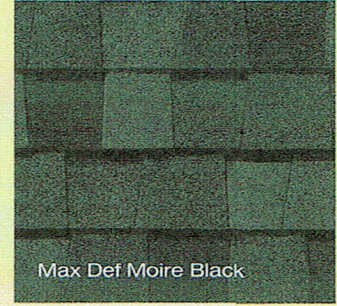

We started by adding **more** weathering asphalt to the industry's toughest fiberglass mat to provide **more** protection. Then we incorporated our Maximum Definition color blend technology to give the product more vibrancy on the roof. Included is the proven performance of our NailTrak feature, enabling faster installation.

Add it all up and what you get is the opportunity to offer a lot of additional value for the money... and today that means more than ever...

LANDMARK PRO

Landmark Pro specifications:

- 250 lbs/square
- Premium Max Def color palette
- NailTrak™ for faster installation
- Lifetime limited warranty
- 10-year SureStart protection includes:
 - Materials, labor, tear off and disposal cost
- 15-year algae resistance
- 15-year 110 MPH wind warranty with upgrade to 130 MPH available

LANDMARK[™] PRO color palette

Landmark Pro Silver Birch is an ENERGY STAR[®] rated product and may qualify for a federal tax credit.

max def colors

Look deeper. With Max Def, a new dimension is added to shingles with a richer mixture of surface granules. You get a brighter, more vibrant, more dramatic appearance and depth of color. And the natural beauty of your roof shines through.