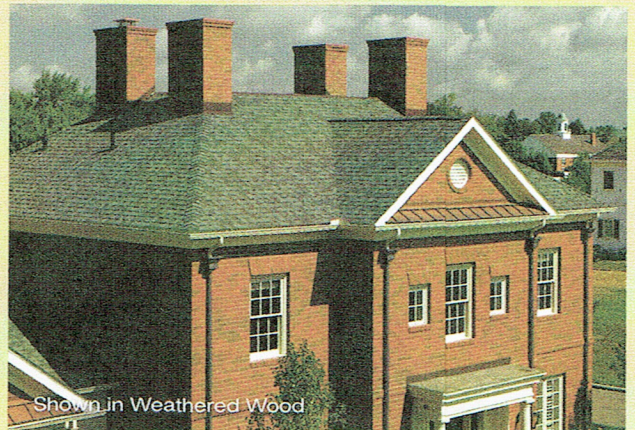

Landmark specifications:

- 240 lbs/square
- Traditional color palette
- NailTrak™ for faster installation
- Lifetime limited warranty
- 10-year SureStart protection includes:
  - Materials and labor costs
- 10-year algae resistance
- 15-year 110 MPH wind warranty with upgrade to 130 MPH available