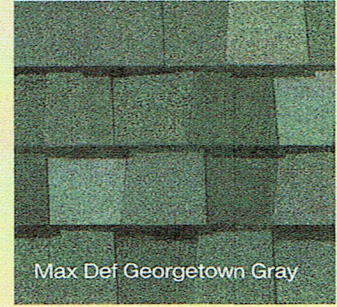

LANDMARK[™] PRO color palette

Landmark Pro Silver Birch is an ENERGY STAR[®] rated product and may qualify for a federal tax credit.

max def colors

Look deeper. With Max Def, a new dimension is added to shingles with a richer mixture of surface granules. You get a brighter, more vibrant, more dramatic appearance and depth of color. And the natural beauty of your roof shines through.