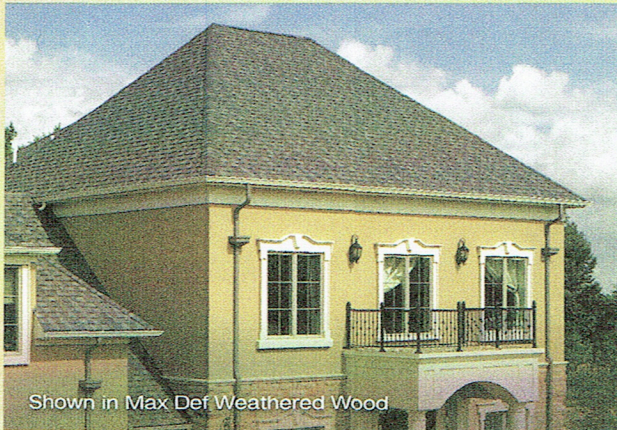

Introducing More Value

Landmark Pro is designed specifically for the professional roofing contractor that takes pride in providing **more** to their customer.

Landmark Pro improves upon the CertainTeed Landmark shingle, a leading consumer publication's "Best Buy" for the past five years.

We started by adding **more** weathering asphalt to the industry's toughest fiberglass mat to provide **more** protection. Then we incorporated our Maximum Definition color blend technology to give the product more vibrancy on the roof. Included is the proven performance of our NailTrak feature, enabling faster installation.

Landmark Pro offers the industry's strongest warranty. Protecting your reputation and safeguarding homeowners from manufacturing and aesthetic defects.

Landmark Pro Standard Warranty

- Lifetime Limited Warranty
- 10-years of SureStart protection
- 15-year 110 MPH wind warranty (Upgrade to 130 MPH available)
  (CertainTeed starter and CertainTeed hip and ridge required)
- 15-year algae resistance warranty

Add it all up and what you get is the opportunity to offer a lot of additional value for the money... and today that means more than ever...

LANDMARK PRO

Landmark Pro specifications:

- 250 lbs/square
- Premium Max Def color palette
- NailTrak™ for faster installation
- Lifetime limited warranty
- 10-year SureStart protection includes:
  - Materials, labor, tear off and disposal cost
- 15-year algae resistance
- 15-year 110 MPH wind warranty with upgrade to 130 MPH available

LANDMARK