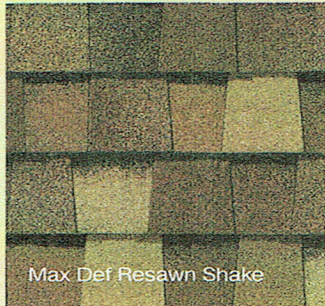

We started by adding **more** weathering asphalt to the industry's toughest fiberglass mat to provide **more** protection. Then we incorporated our Maximum Definition color blend technology to give the product more vibrancy on the roof. Included is the proven performance of our NailTrak feature, enabling faster installation.

Add it all up and what you get is the opportunity to offer a lot of additional value for the money... and today that means more than ever...

LANDMARK PRO

Landmark Pro specifications:

- 250 lbs/square
- Premium Max Def color palette
- NailTrak™ for faster installation
- Lifetime limited warranty
- 10-year SureStart protection includes:
 - Materials, labor, tear off and disposal cost
- 15-year algae resistance
- 15-year 110 MPH wind warranty with upgrade to 130 MPH available

LANDMARK[™] PRO color palette

Landmark Pro Silver Birch is an ENERGY STAR[®] rated product and may qualify for a federal tax credit.

max def colors

Look deeper. With Max Def, a new dimension is added to shingles with a richer mixture of surface granules. You get a brighter, more vibrant, more dramatic appearance and depth of color. And the natural beauty of your roof shines through.