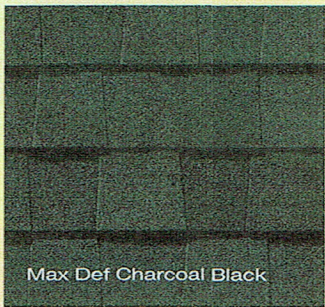

We started by adding **more** weathering asphalt to the industry's toughest fiberglass mat to provide **more** protection. Then we incorporated our Maximum Definition color blend technology to give the product more vibrancy on the roof. Included is the proven performance of our NailTrak feature, enabling faster installation.

Add it all up and what you get is the opportunity to offer a lot of additional value for the money... and today that means more than ever...

LANDMARK PRO

Landmark Pro specifications:

- 250 lbs/square
- Premium Max Def color palette
- NailTrak™ for faster installation
- Lifetime limited warranty
- 10-year SureStart protection includes:
 - Materials, labor, tear off and disposal cost
- 15-year algae resistance
- 15-year 110 MPH wind warranty with upgrade to 130 MPH available

LANDMARK[™] PRO color palette

Landmark Pro Silver Birch is an ENERGY STAR[®] rated product and may qualify for a federal tax credit.

max def colors

Look deeper. With Max Def, a new dimension is added to shingles with a richer mixture of surface granules. You get a brighter, more vibrant, more dramatic appearance and depth of color. And the natural beauty of your roof shines through.