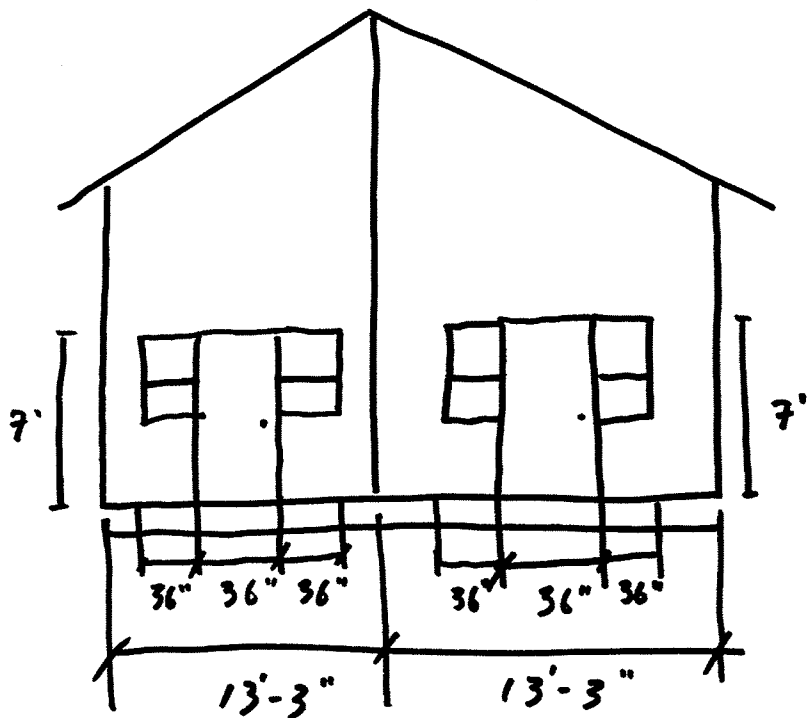

Existing Elev.

Proposed Elev.

\* Potential Window

Window Schedule

△ WINDOW UNIT:

MARVIN GLAD POLYGON DIRECT GLAZE  
 106-13/64" x 44 13/32". INSULATED GLASS  
 1 LITE; LOW E2 W/ ARGON. PAINTED PINE  
 INTERIOR, GLAD EXTERIOR.