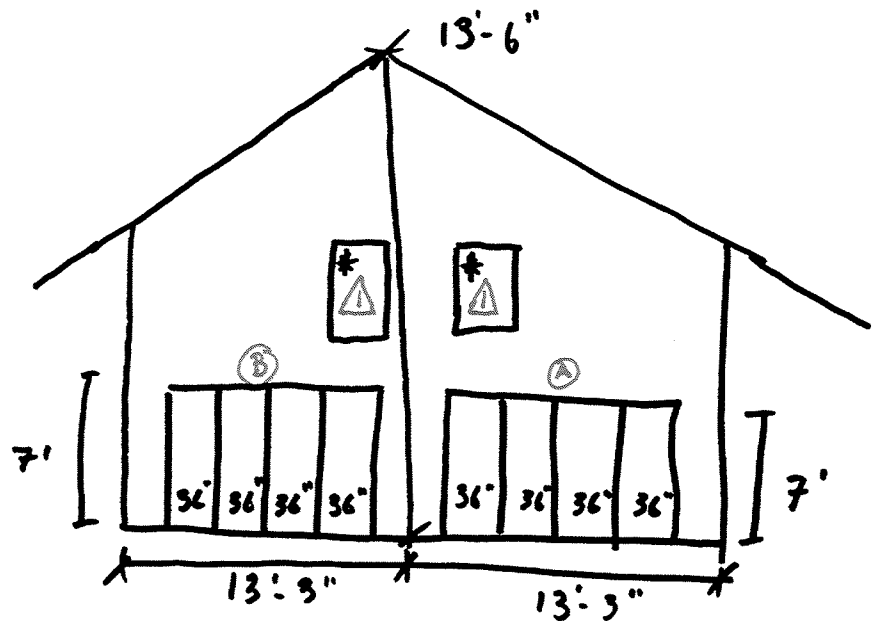

Existing Elev.

Proposed Elev.

\* Potential Window

Window Schedule

△ WINDOW UNIT:

MARVIN GLAD POLYGON DIRECT GLAZE  
 106-13/64" x 44 13/32". INSULATED GLASS  
 1 LITE; LOW E2 W/ ARGON. PAINTED PINE  
 INTERIOR, GLAD EXTERIOR.