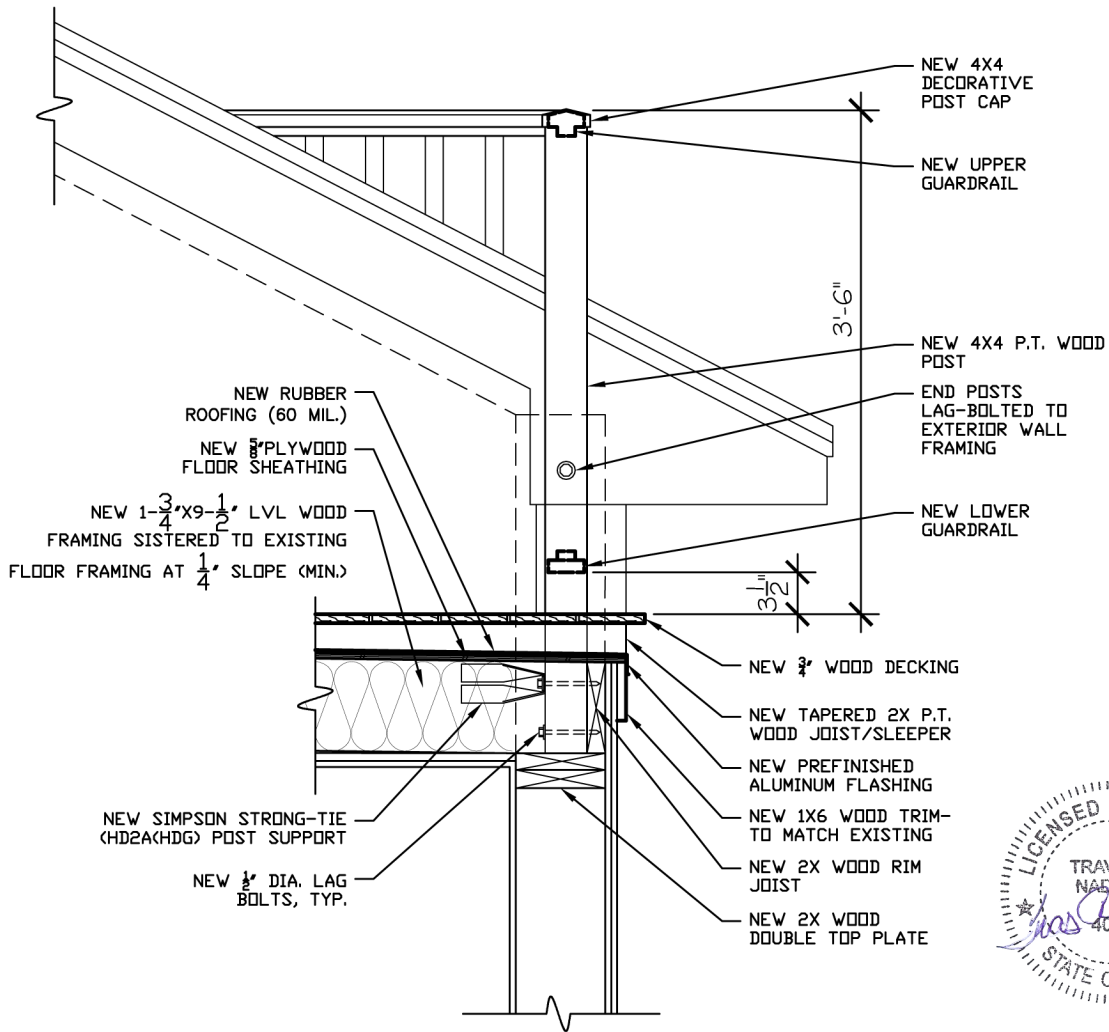

2. RETURN RAIL CONNECTION DETAIL

1. POST CONNECTION DETAIL

<p>Elaine Mullin, Owner 99 Beckett Street Portland, Maine 04101 elainemullin@gmail.com (207)671-6132</p>	<p>DETAILS</p>		
<p>SCALE: 1"=1'-0"</p>	<p>DATE: 05/15/15</p>	<p>SKETCH: A7</p>	