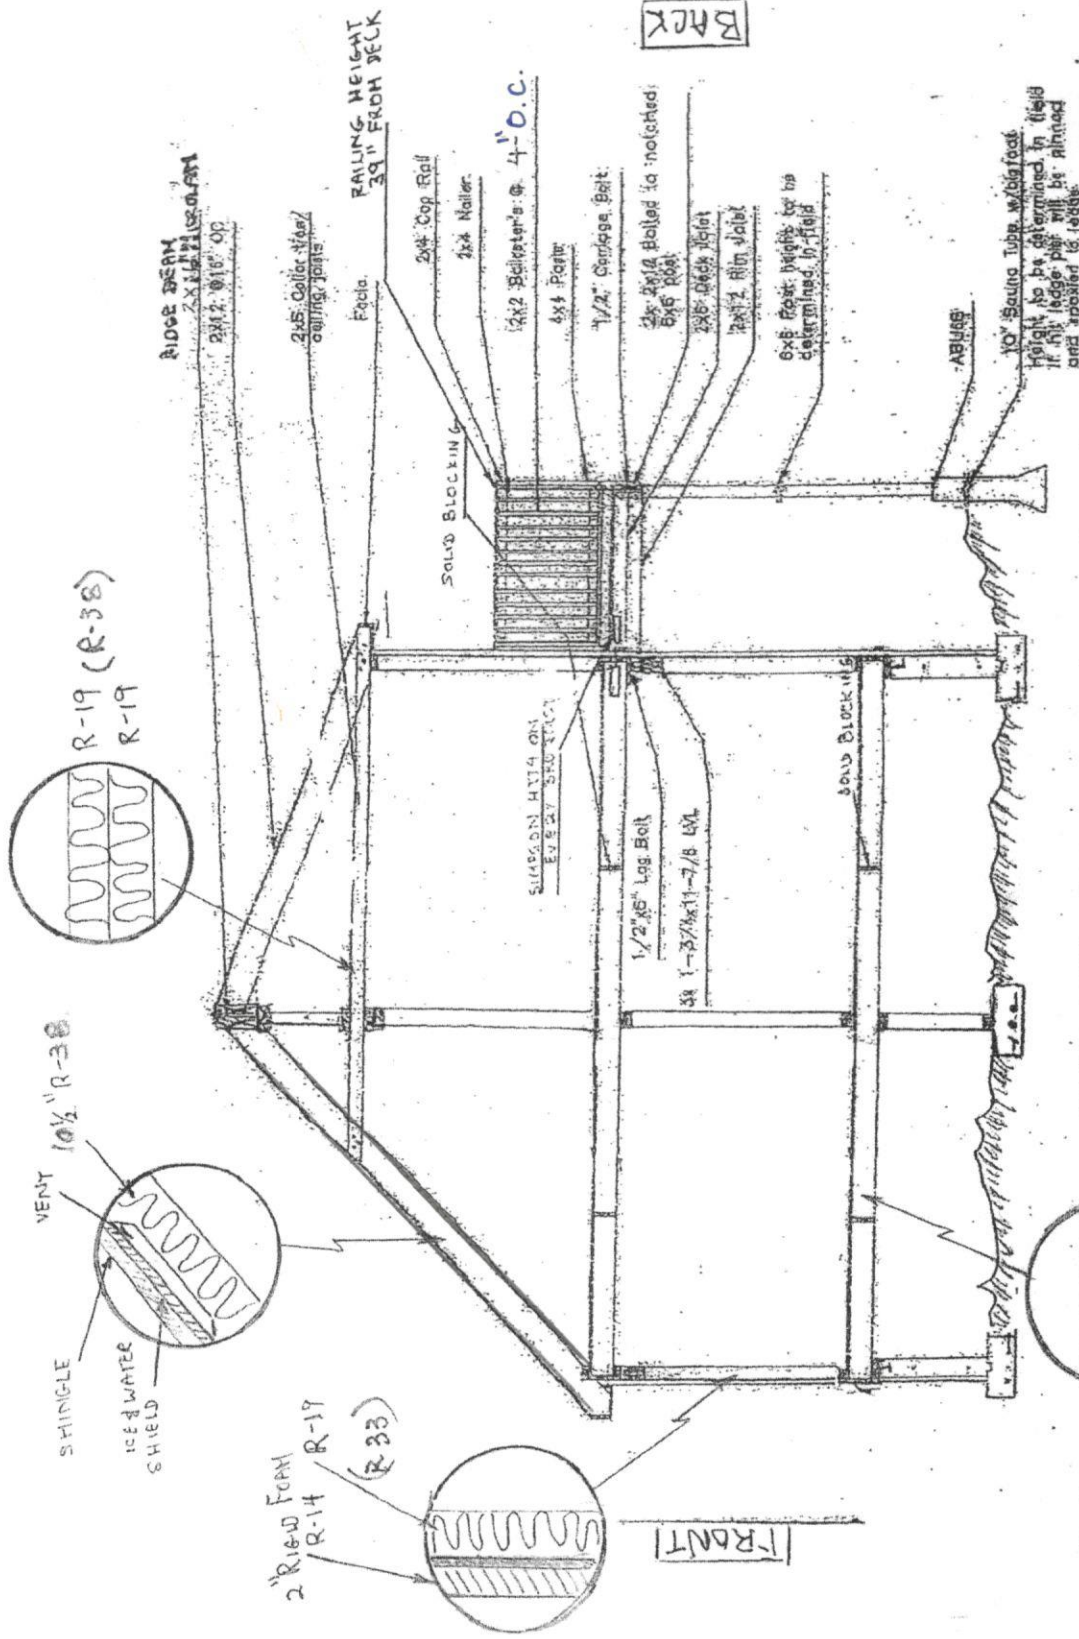

EAST ELEVATION WITH BACK PORCH

Section / Deck detail	
Peter Ploong PEAKS ISLAND, MAINE Nackbaker Rd.	
Scale:	1/4" = 1'-0"
Date:	10/12/2013
Drawn By:	PH
Sheet No.:	D2

BACK

FRONT