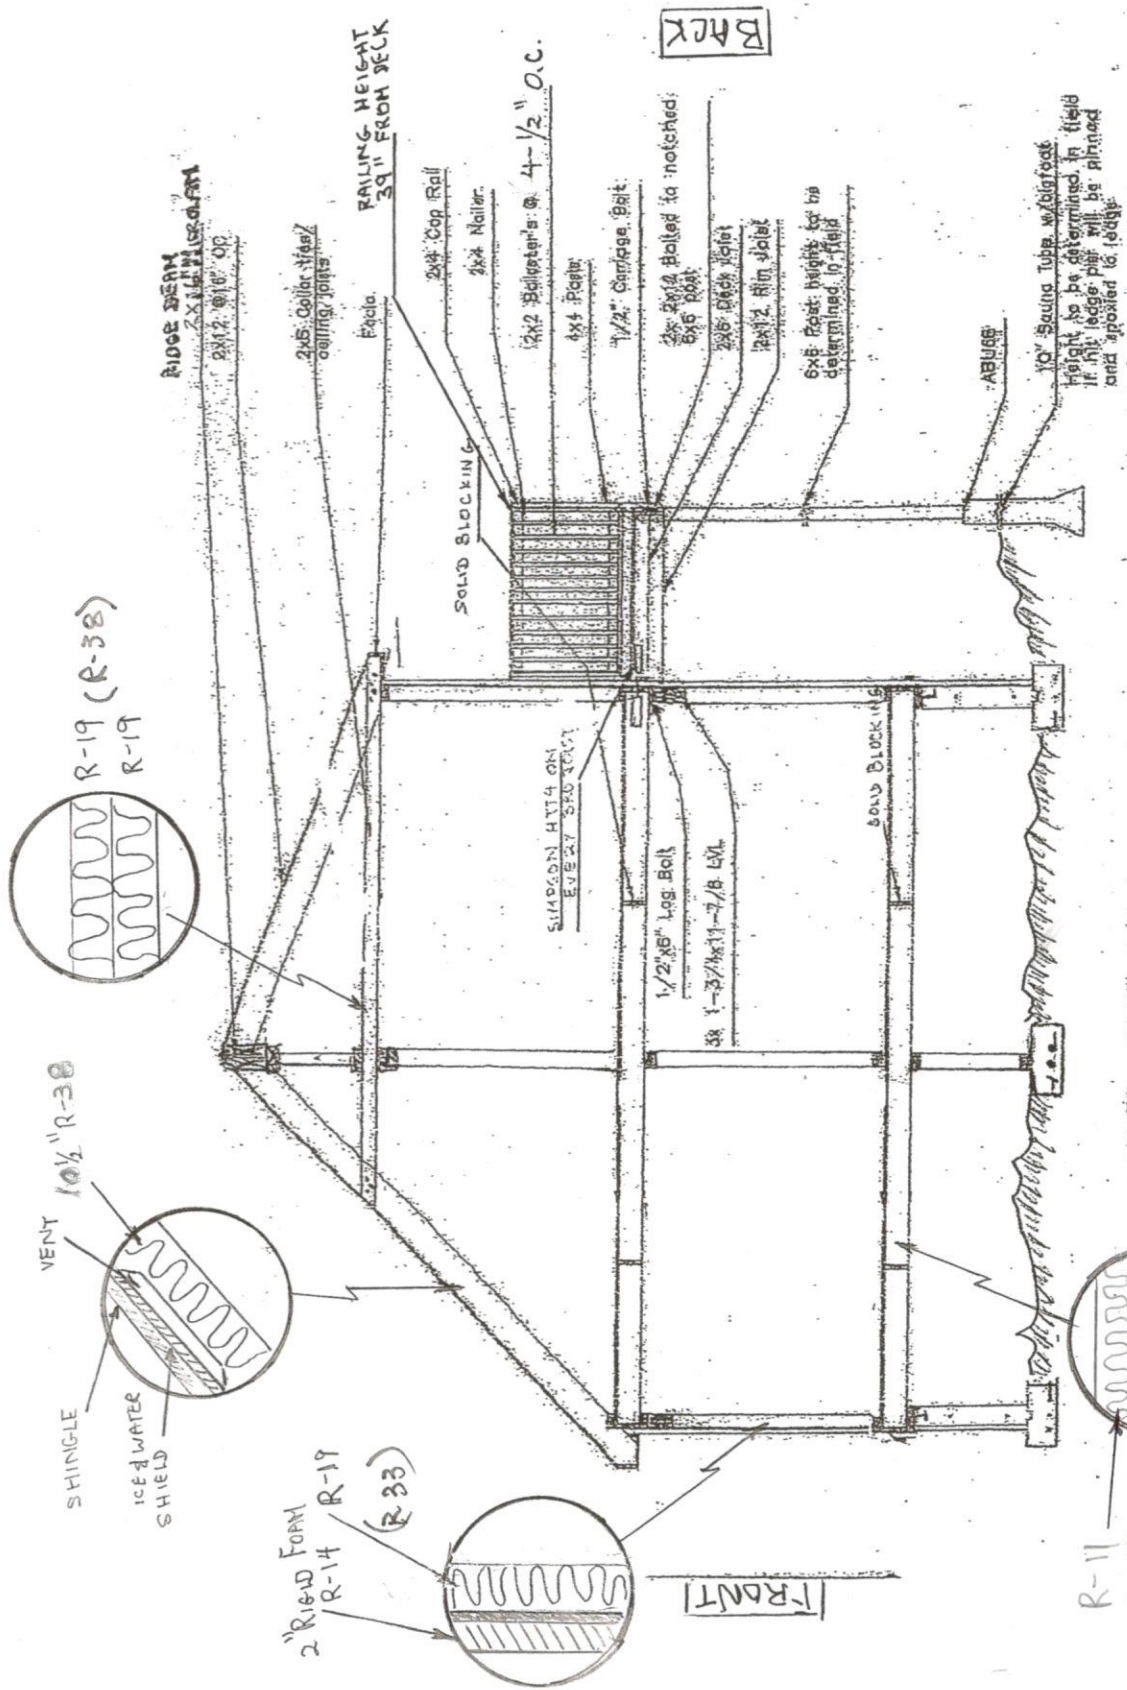

Section / Deck detail	
Peter Pleong Nicklebocker Rd. PEAKS ISLAND, MAINE	
Scale:	1/4" = 1'-0"
Date:	10/12/2013
Drawn by:	ML
Sheet No.:	D2

EAST ELEVATION WITH BACK PORCH