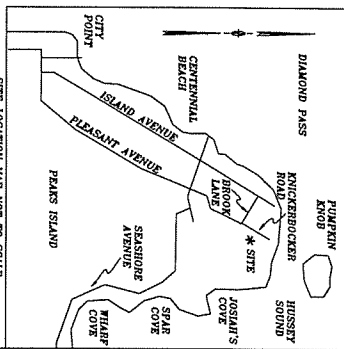

**SITE PLAN OF LAND ON KNICKERBOCKER LANE,
PEAKS ISLAND, PORTLAND, MAINE**

**MADE FOR PETER LEONG AND CHRISTINE CASSIDY
683 ISLAND AVENUE, PEAKS ISLAND, PORTLAND, MAINE 04108**

**MADE BY NORTHEASTERN LAND SURVEYING
16 COLLEGE AVENUE, GORHAM, MAINE, 04038
(207) 831-3250**

AUGUST 12, 2013 JOB #08-006F SHEET 1 OF 1
REVISED JULY 3, 2014 TO SHOW STATUS, DECK, LANDING AND INFORMATION
REASONING THE BOUNDARY SURVEY OF THE PROPERTY, TITLE, OPINION
AND SIGNING STATEMENT
REVISED JANUARY 22, 2015 ADDED 14'x5' ADDITION TO HOUSE

SCALE 1" = 20'

NORTH PER DEED (NOTE #2)

SITE LOCATION MAP NOT TO SCALE

GENE SCHLEH PLS 2003
COPYRIGHT 2014 NORTHEASTERN LAND SURVEYING
ALL RIGHTS RESERVED