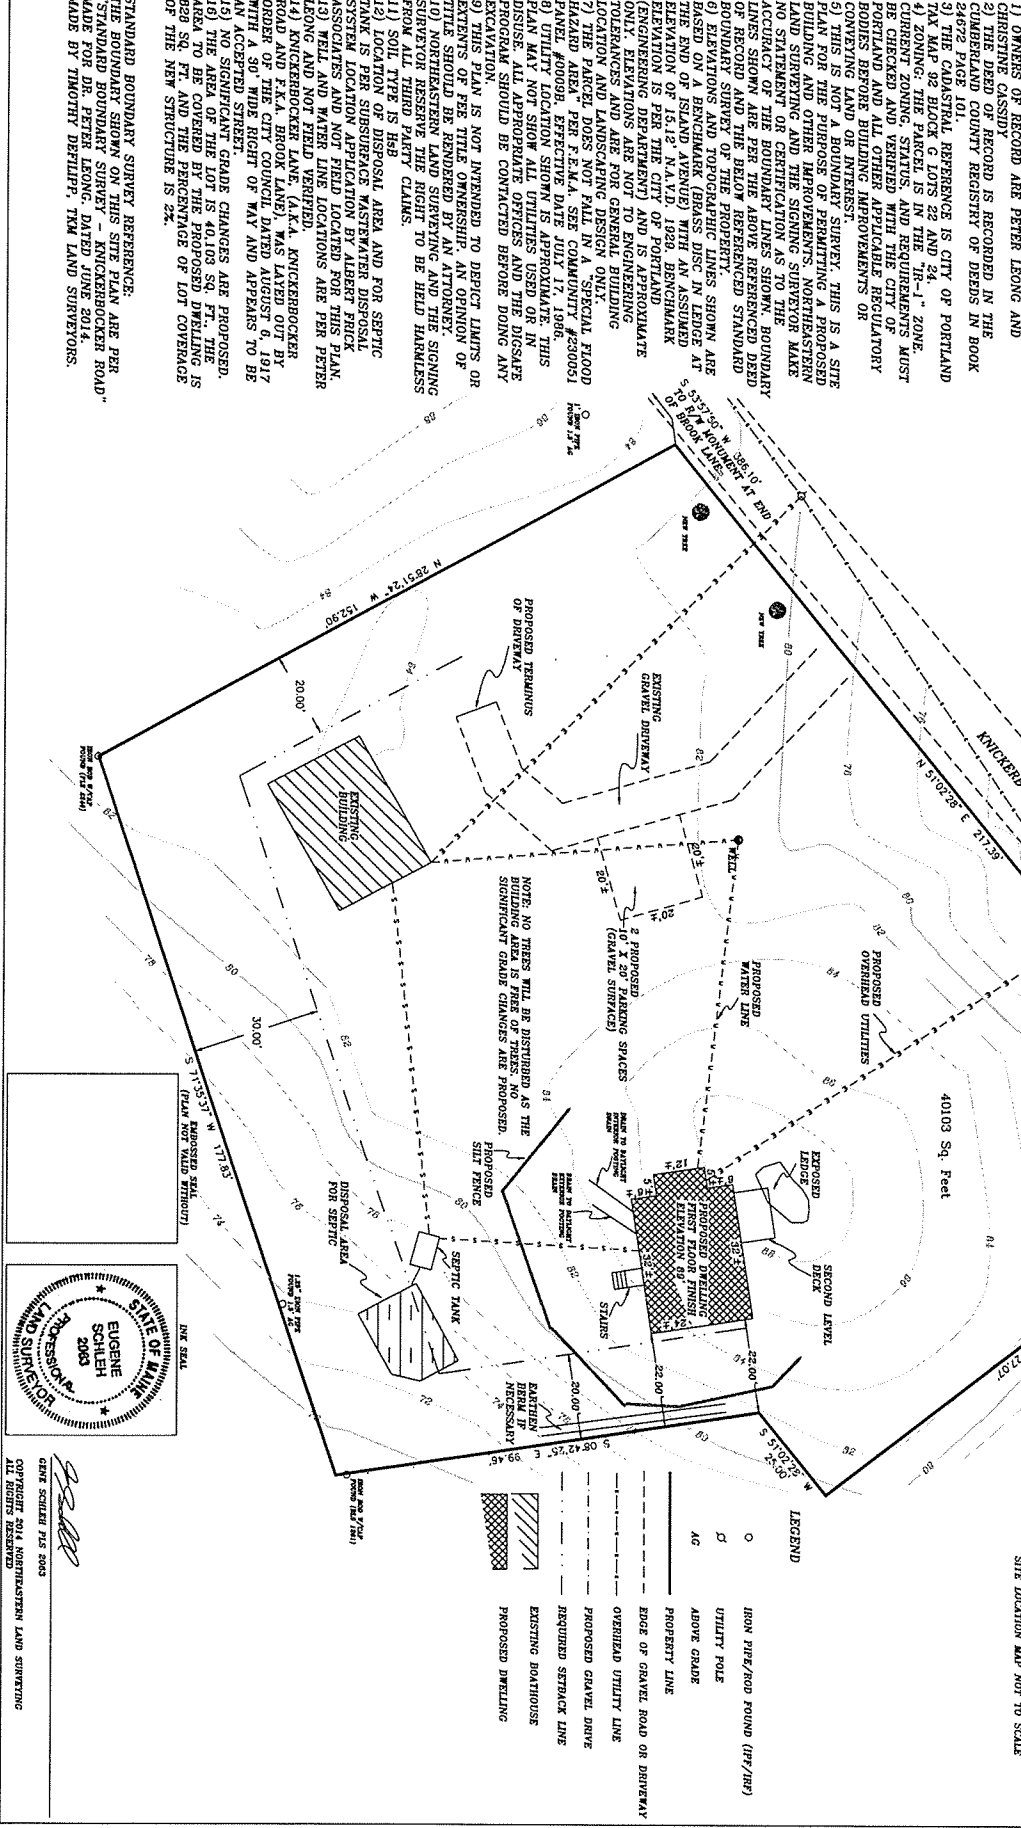

**SITE PLAN OF LAND ON KNICKERBOCKER LANE,
PEAKS ISLAND, PORTLAND, MAINE**

**MADE FOR PETER LEONG AND CHRISTINE CASSIDY
683 ISLAND AVENUE, PEAKS ISLAND, PORTLAND, MAINE 04108**

**MADE BY NORTHEASTERN LAND SURVEYING
16 COLLEGE AVENUE, GORHAM, MAINE, 04038
(207) 831-3250**

AUGUST 12, 2013 JOB #08-006F SHEET 1 OF 1
REVISED JULY 3, 2014 TO SHOW STATUS, DECK, LANDING AND INFORMATION
REASONING THE BOUNDARY SURVEY OF THE PROPERTY, TITLE, OPINION
AND SIGNING STATEMENT
REVISED JANUARY 22, 2015 ADDED 14'x5' ADDITION TO HOUSE

SCALE 1" = 20'

NORTH PER DEED (NOTE #2)

SITE LOCATION MAP NOT TO SCALE

GENE SCHLEH PLS 2003
COPYRIGHT 2014 NORTHEASTERN LAND SURVEYING
ALL RIGHTS RESERVED