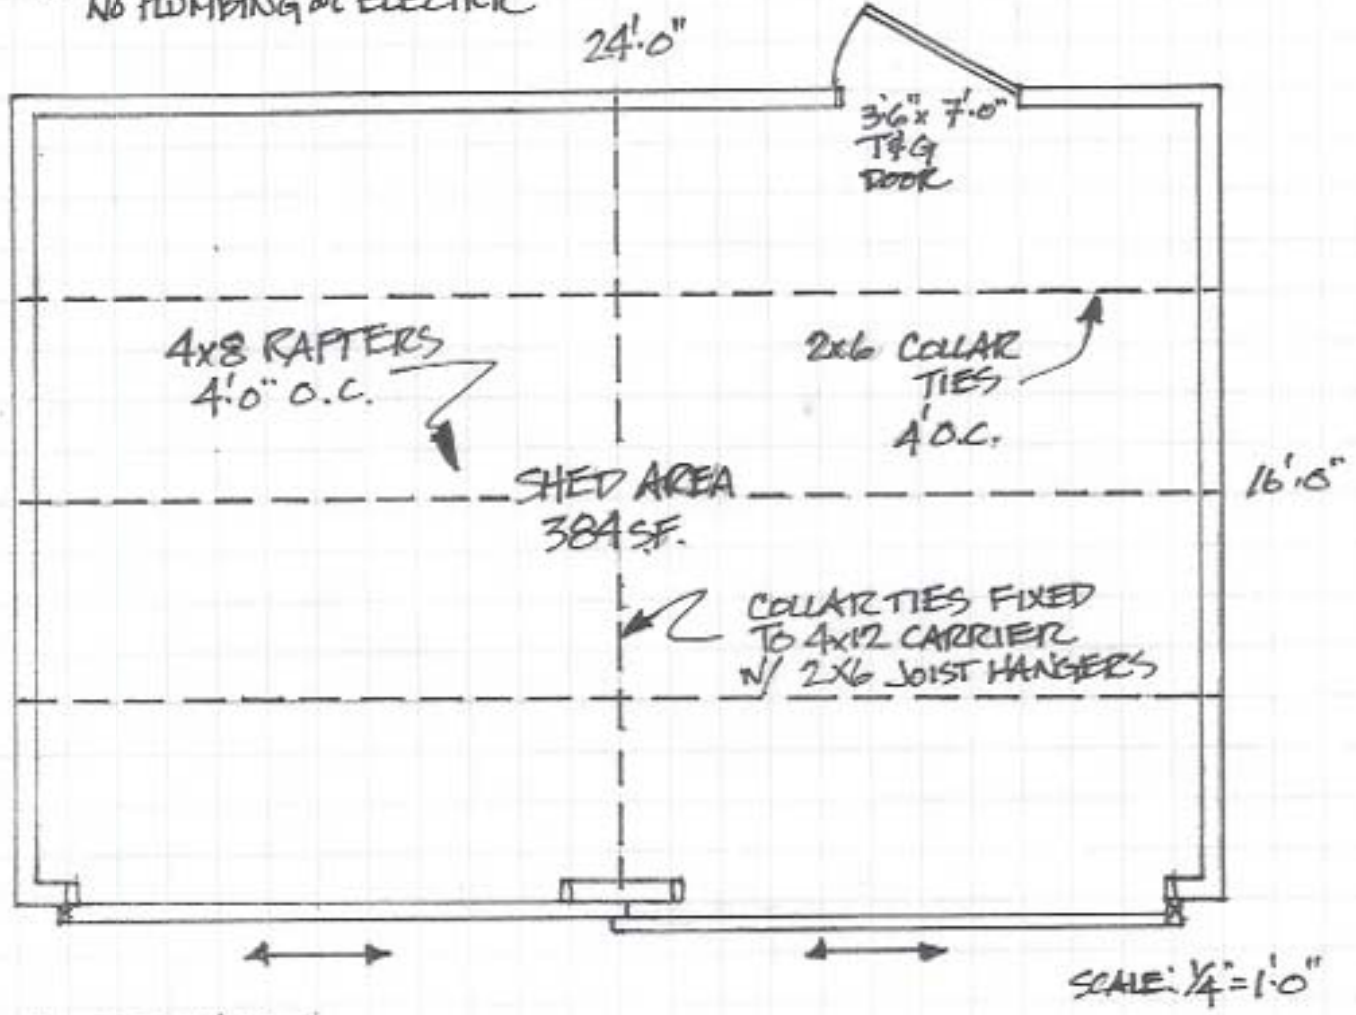

SMALL TRACTOR & FIREWOOD SHED

19 WOODS RD
PEAKS IS ME 04108
DATE: 7/25/14

FLOOR PLAN

* NO PLUMBING OR ELECTRIC

FRONT ELEVATION