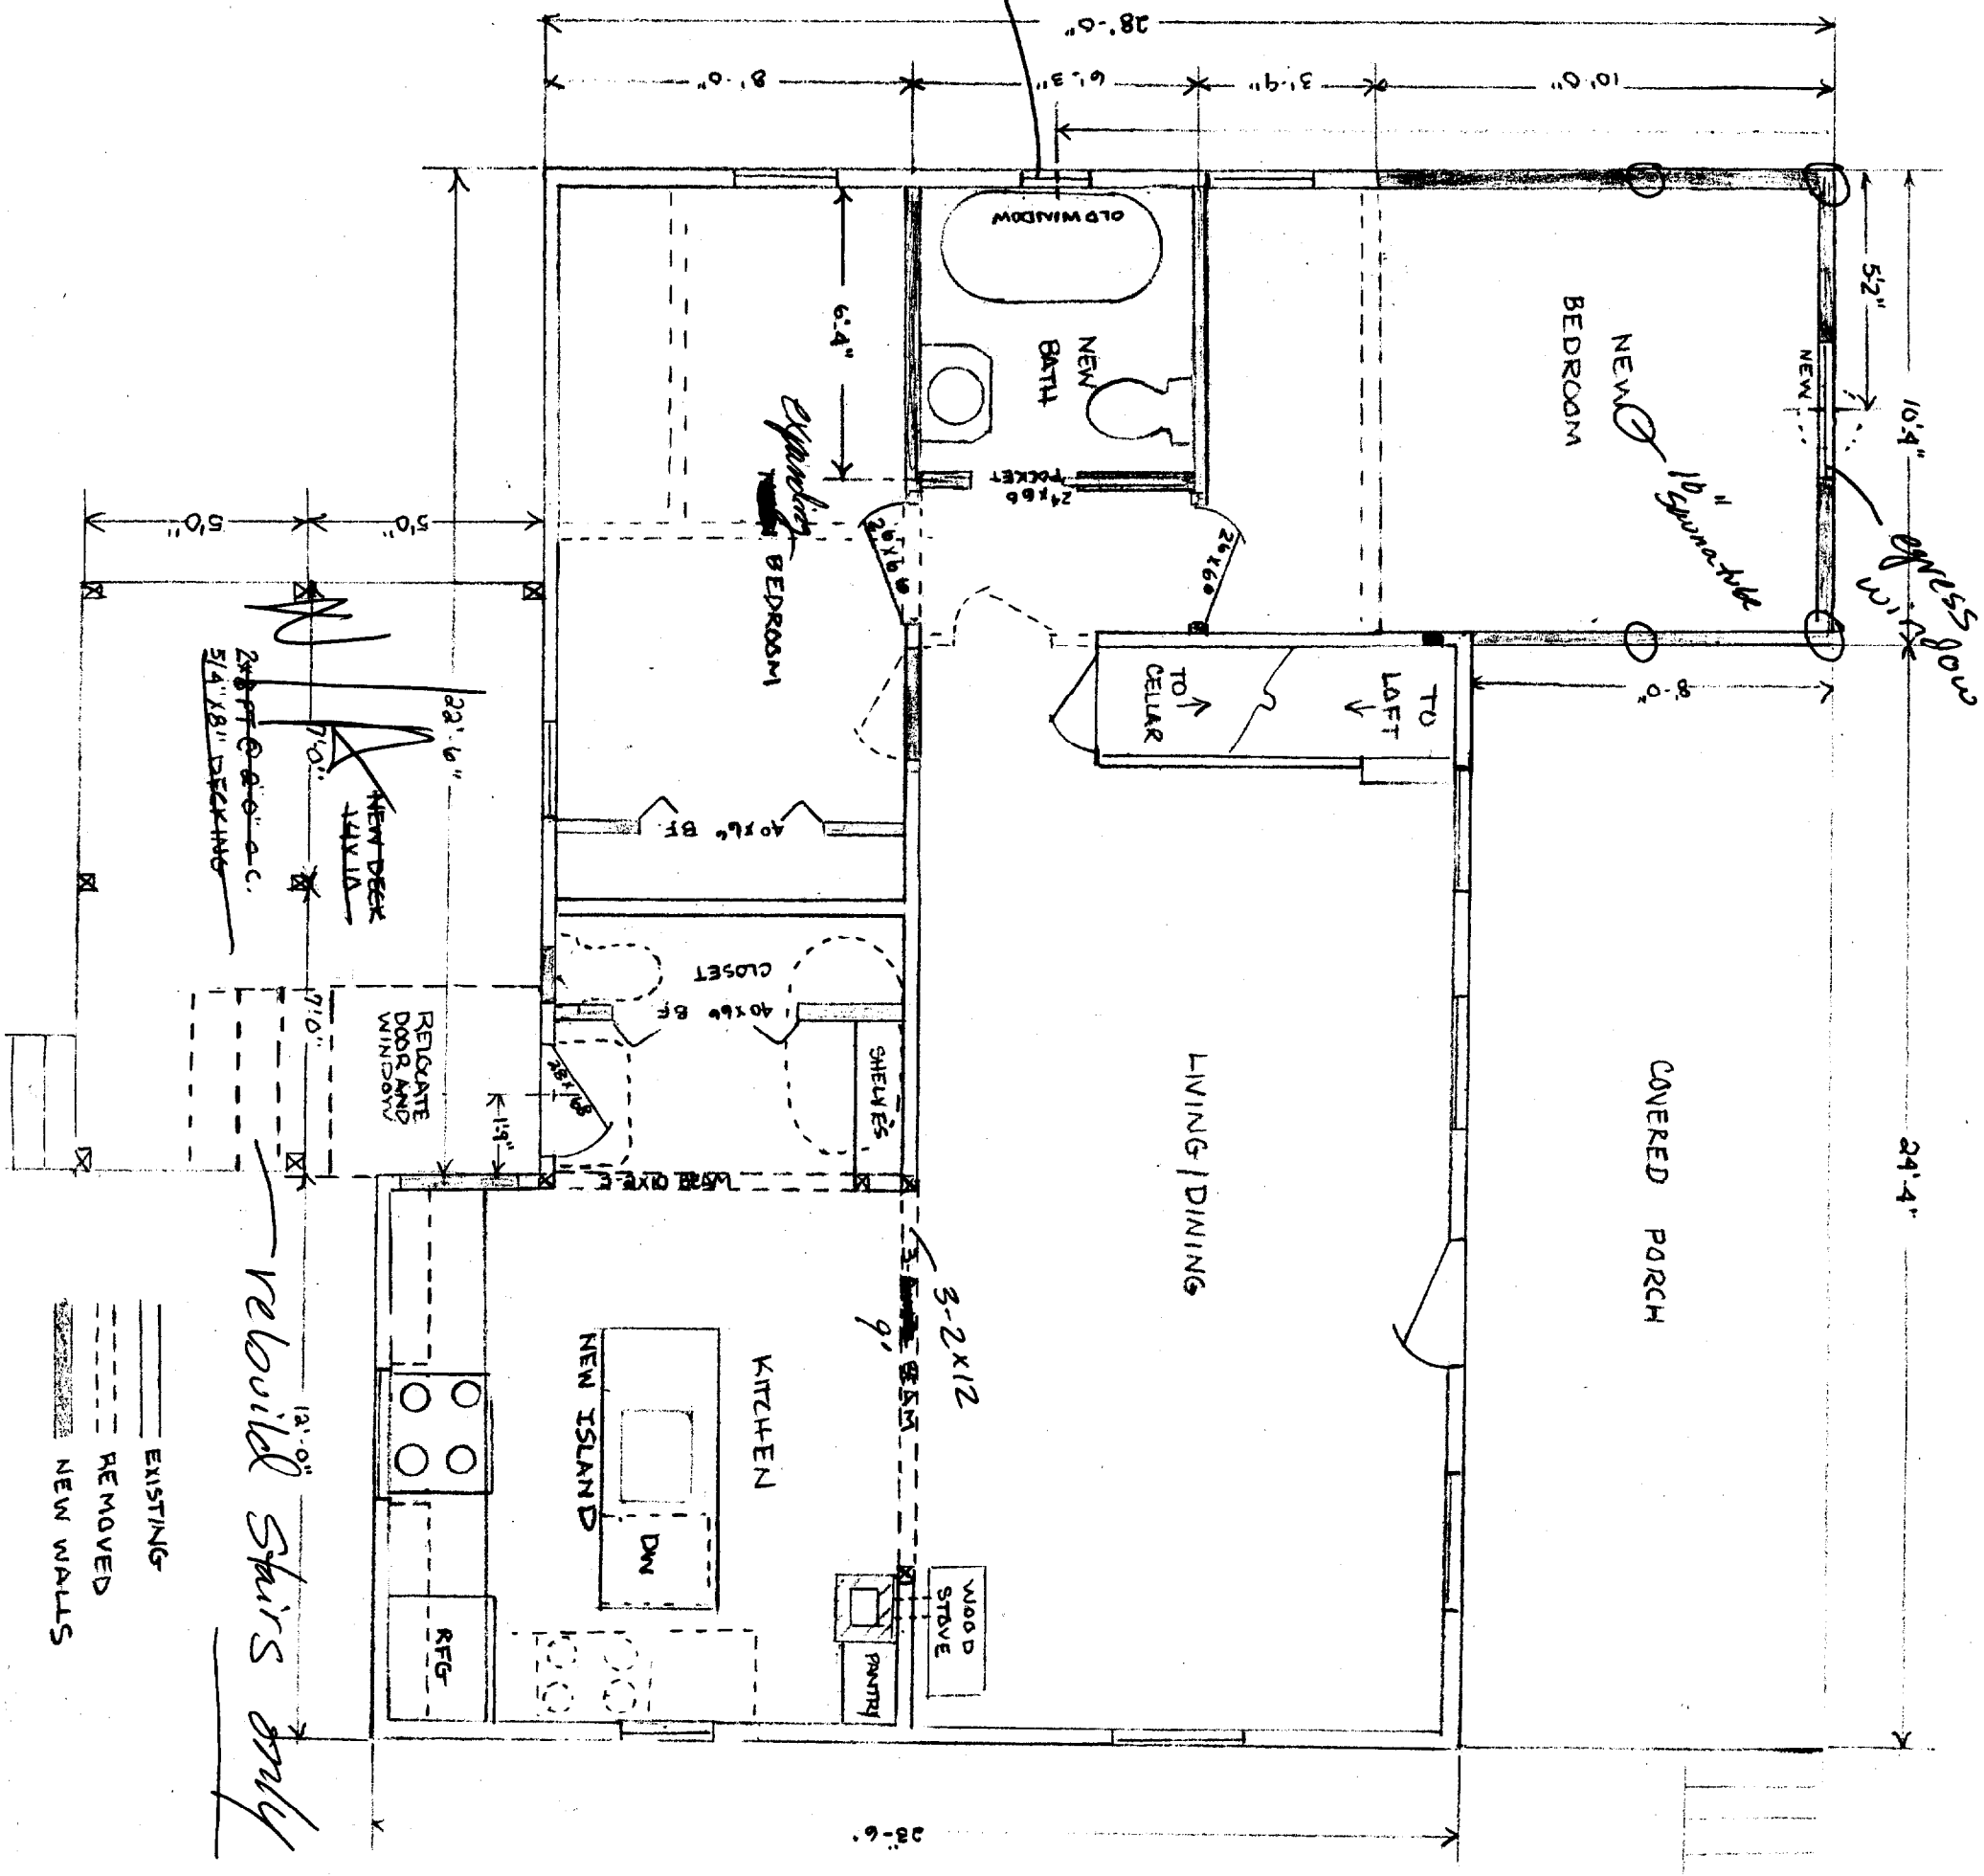

BEDROOM
ADDITION
New

4x10 BEAMS
4x4 FT. POSTS
10' SONOTUBES 4' BELOW GRADE
1x4 SKATING

FRONT ELEVATION

Deck
NOT
Permitted

36"

2x4 HANDRAIL
NEW DECK
2x2 BALLISTERS 4" APART
2x4 BOTTOM RAIL
3/4" x 8" DECKING
2x8 PT. 6' x 8" O.C.

4x10 BEAMS
4x4 FT. POSTS
10' SONOTUBES 4' BELOW GRADE

RELOCATED
DOOR

NEW
STAIRS
RISE 6 3/4"
RUN 11"

BACK ELEVATION

KEEFE
359 PLEASANT AVE
PEAKS ISLAND, ME
CBL 91-B-6341

KEEFE
 359 PLEASANT AVE
 PEAKS ISLAND, ME
 CBL 91-B-6341

Will be making a new surface of 60" x 60" in the bathroom

rebuild stairs only

new smoke alet. in bedroom

KEEFE
 359 PLEASANT AVE
 PEAKS ISLAND ME
 CBL 91-B-6341