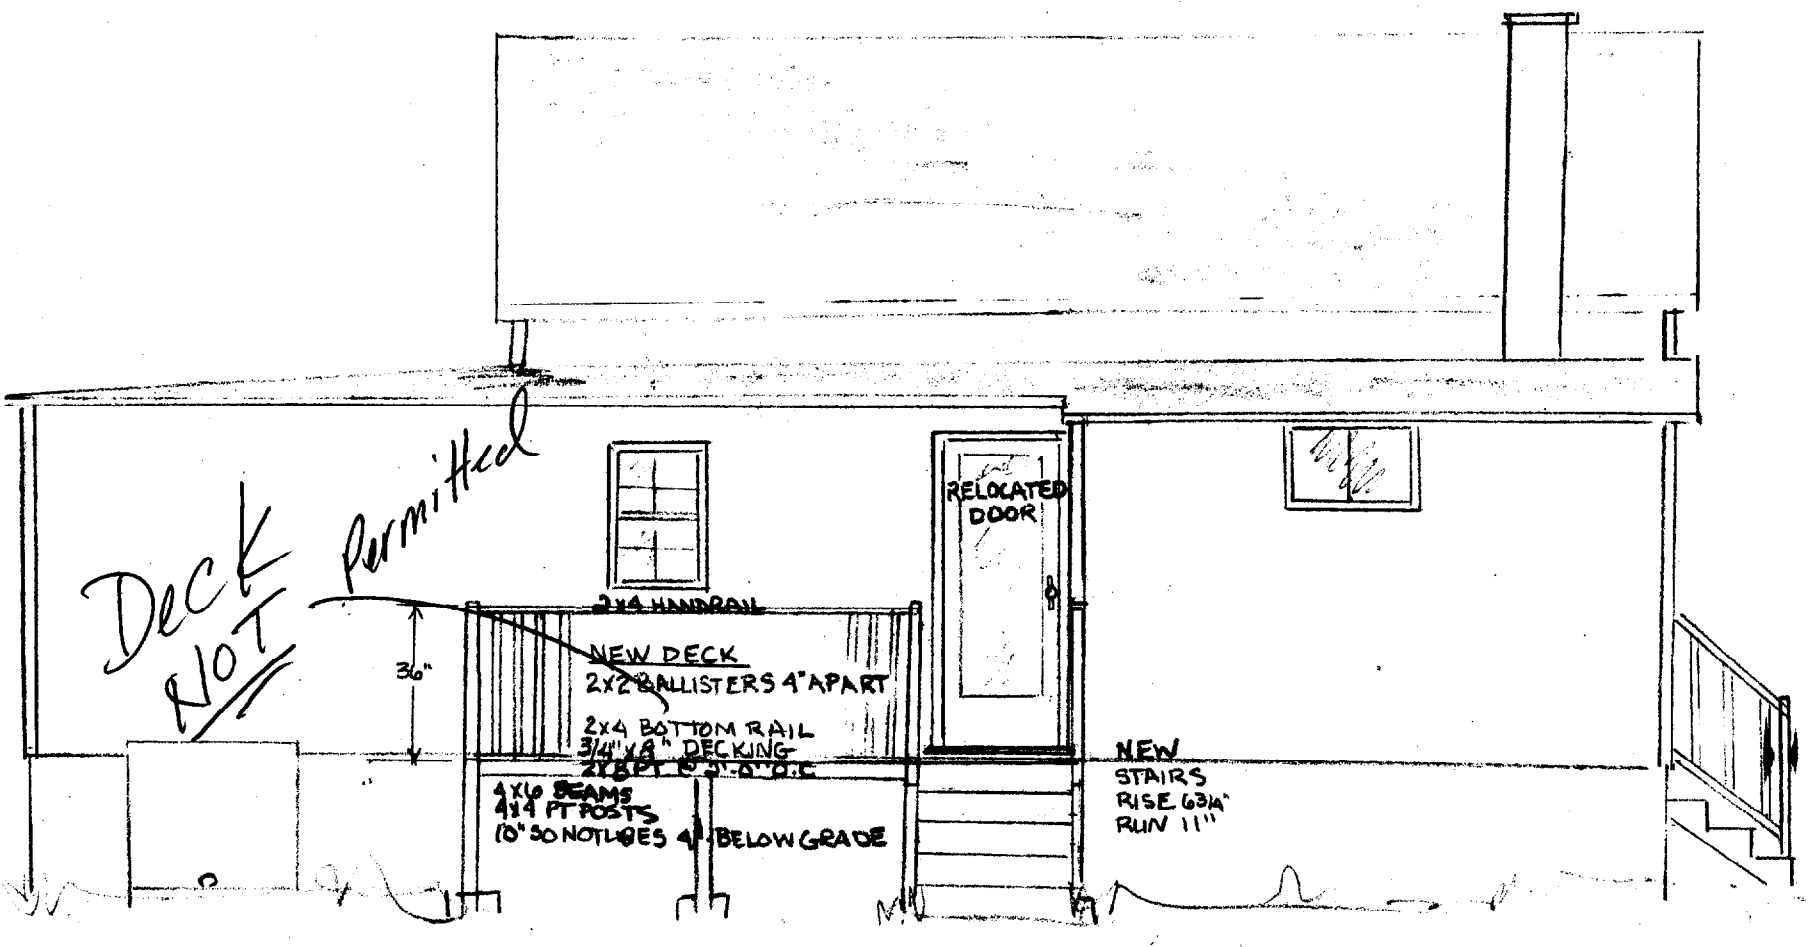

BEDROOM
ADDITION
New

4x10 BEAMS
4x4 FT. POSTS
10' SONOTUBES 4' BELOW GRADE
1x4 SKATING

FRONT ELEVATION

Deck
NOT
Permitted

36"

2x4 HANDRAIL
NEW DECK
2x2 BALLISTERS 4" APART
2x4 BOTTOM RAIL
3/4" x 8" DECKING
2x8 PT. 6' x 8" O.C.

4x10 BEAMS
4x4 FT. POSTS
10' SONOTUBES 4' BELOW GRADE

RELOCATED
DOOR

NEW
STAIRS
RISE 6 3/4"
RUN 11"

BACK ELEVATION

KEEFE
359 PLEASANT AVE
PEAKS ISLAND, ME
CBL 91-B-6341

KEEFE
 359 PLEASANT AVE
 PEAKS ISLAND, ME
 CBL 91-B-6341

Will be making a new surface of 60" x 60" in the bathroom

rebuild stairs only

new smoke alet. in bedroom

KEEFE
 359 PLEASANT AVE
 PEAKS ISLAND ME
 CBL 91-B-6341