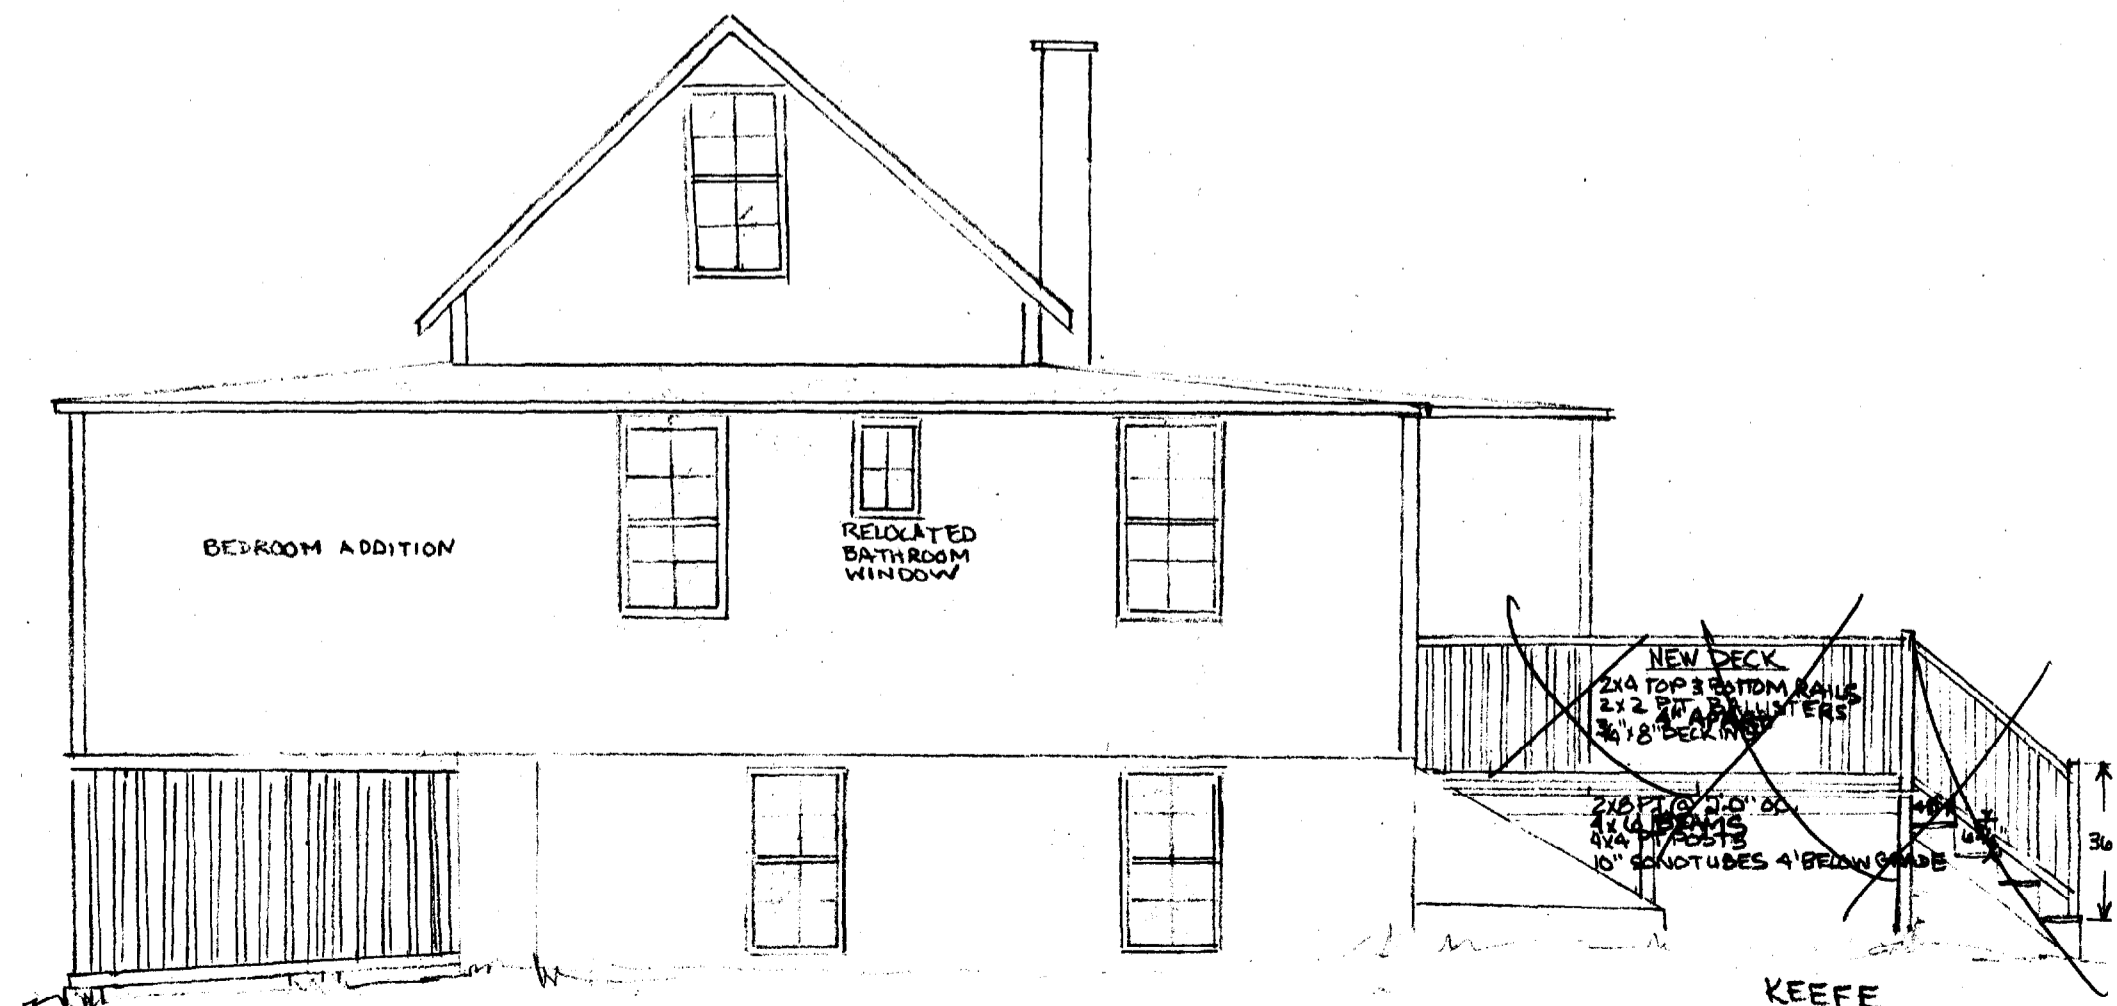

BEDROOM
ADDITION
New

4x10 BEAMS
4x4 FT. POSTS
10' SONOTUBES 4' BELOW GRADE
1x4 SKATING

FRONT ELEVATION

Deck
NOT
Permitted

36"

2x4 HANDRAIL
NEW DECK
2x2 BALLISTERS 4" APART
2x4 BOTTOM RAIL
3/4" x 8" DECKING
2x8 PT. 6' x 8" O.C.

4x10 BEAMS
4x4 FT. POSTS
10' SONOTUBES 4' BELOW GRADE

RELOCATED
DOOR

NEW
STAIRS
RISE 6 3/4"
RUN 11"

BACK ELEVATION

KEEFE
359 PLEASANT AVE
PEAKS ISLAND, ME
CBL 91-B-6341

KEEFE
 359 PLEASANT AVE
 PEAKS ISLAND, ME
 CBL 91-B-6341

Will be making a new surface of 60" x 60" in the bathroom

rebuild stairs only

new smoke alet. in bedroom

KEEFE
 359 PLEASANT AVE
 PEAKS ISLAND ME
 CBL 91-B-6341