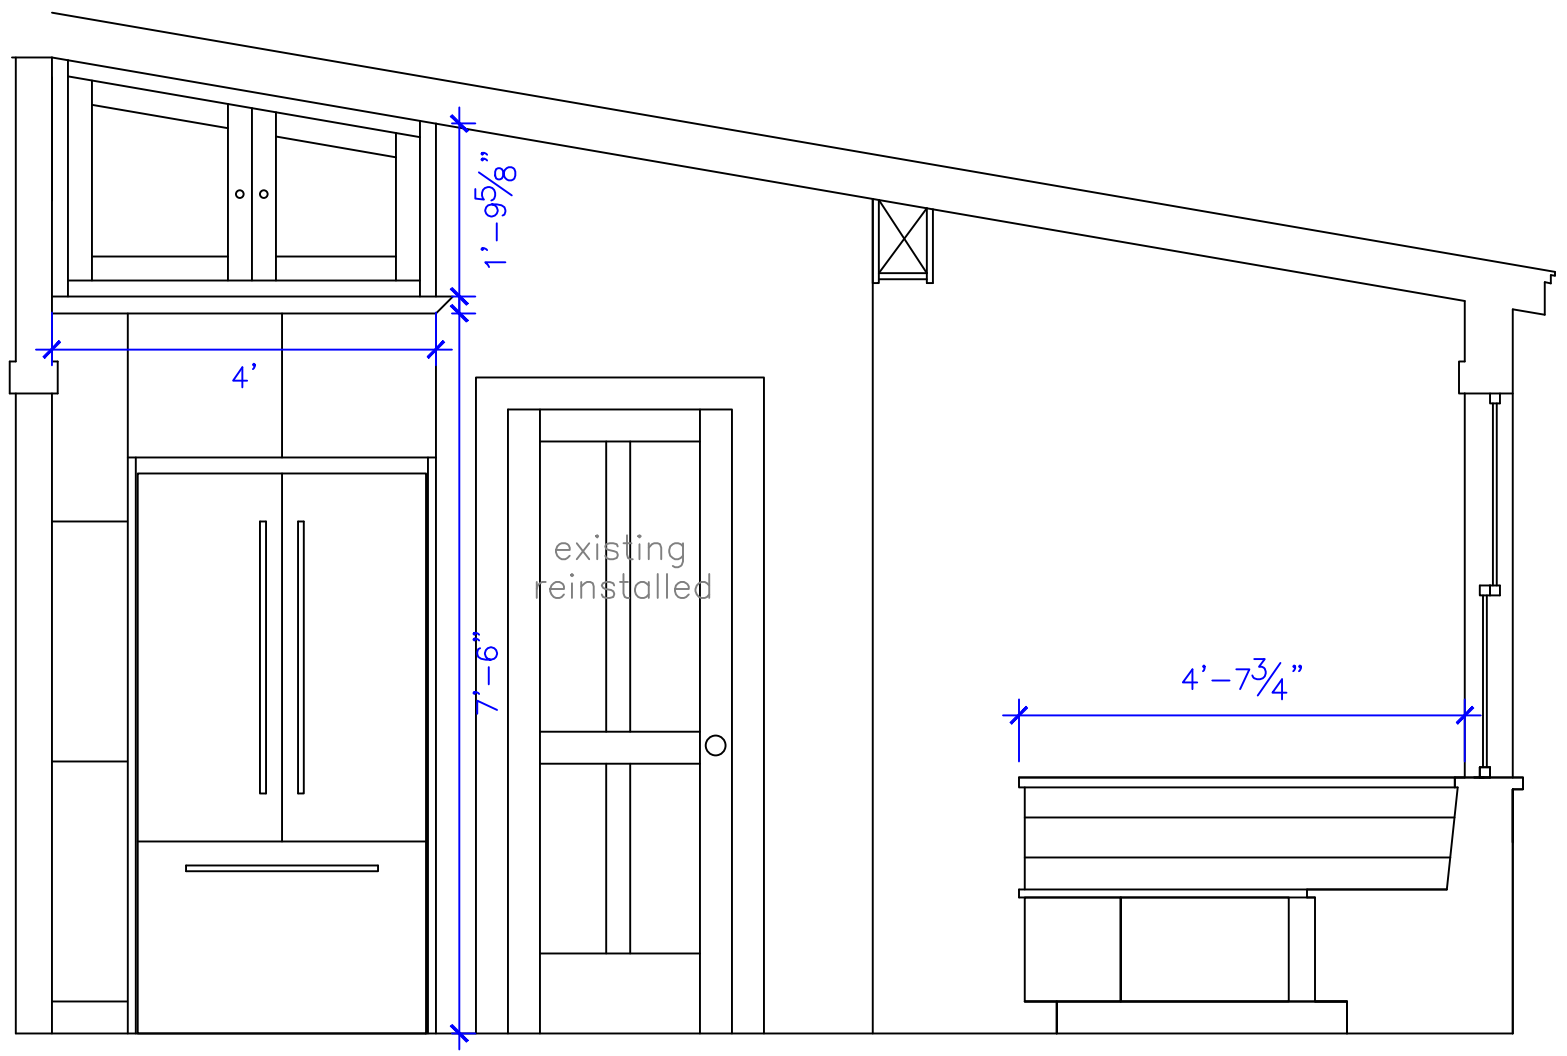

NOTES

Thompson Johnson
Woodworks
115 Island Avenue
Peaks Island ME 04108
207.766.5919

Proposed
Interior
Elevations

D Interior Elevations D, E
scale: 1/4"=1'

E

PROJECT
Engdahl Kitchen 2015
14 Brook Lane
Peaks Island, ME 04108

DATE 12-30-14	REVISED
SCALE 1/4=1'	DRAWN BY Heather

NOTES