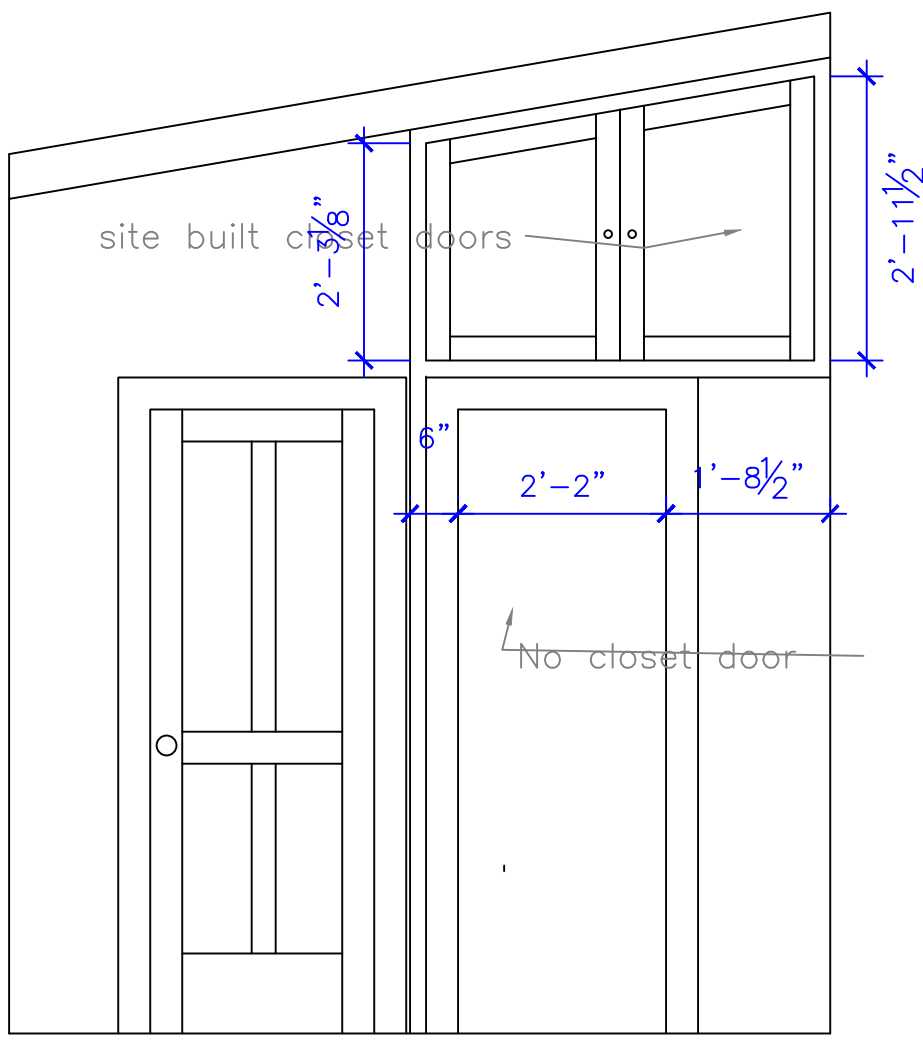

NOTES

Thompson Johnson
Woodworks
115 Island Avenue
Peaks Island ME 04108
207.766.5919

Proposed
Interior
Elevations

D Interior Elevations D, E
scale: 1/4"=1'

E

PROJECT
Engdahl Kitchen 2015
14 Brook Lane
Peaks Island, ME 04108

DATE 12-30-14	REVISED
SCALE 1/4=1'	DRAWN BY Heather

NOTES