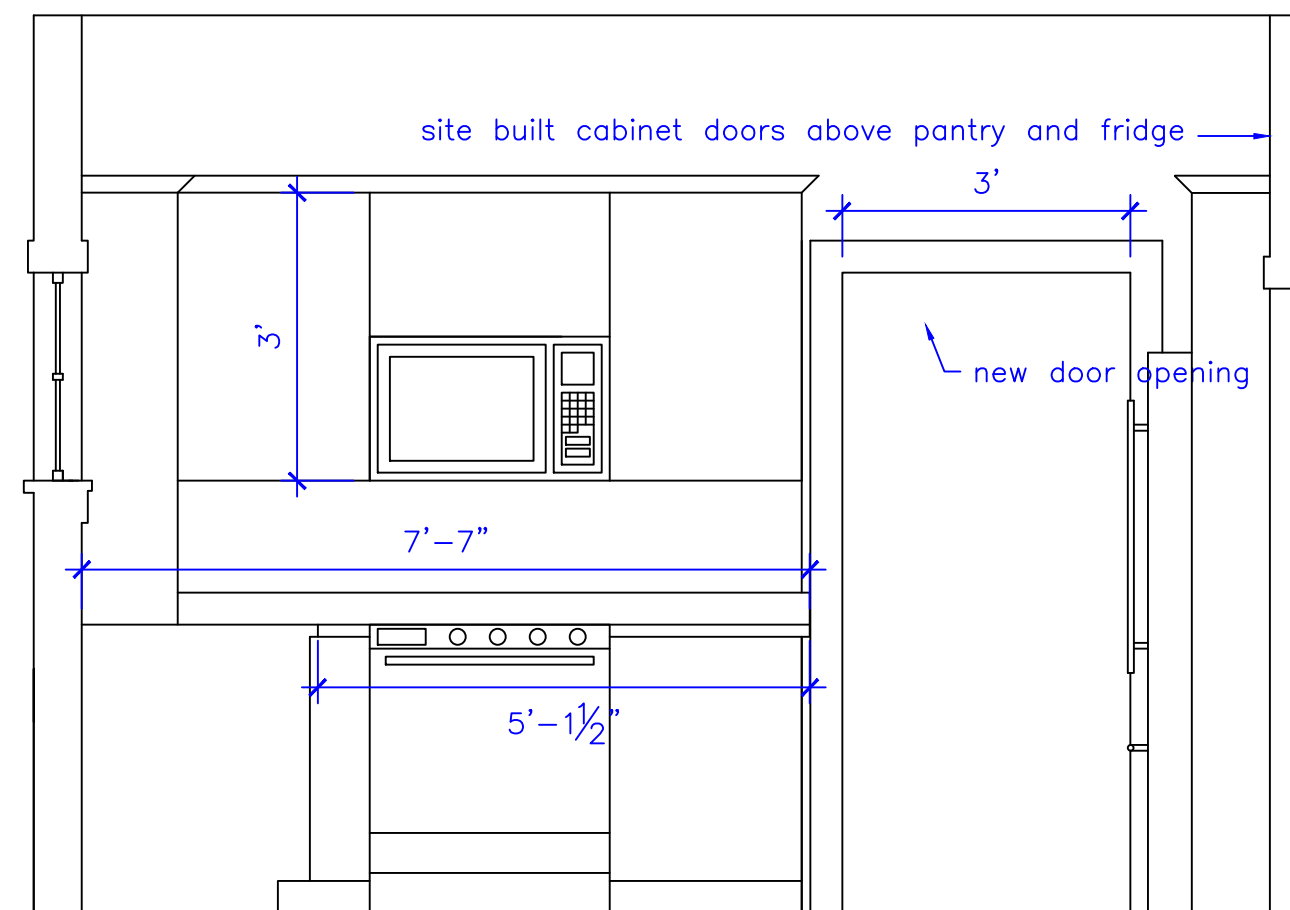

NOTES

Thompson Johnson
Woodworks
115 Island Avenue
Peaks Island ME 04108
207.766.5919

Proposed Interior Elevations

PROJECT
Engdahl Kitchen 2015
14 Brook Lane
Peaks Island, ME 04108

DATE 12-30-14	REVISED
SCALE 1/4"=1'	DRAWN BY Heather

NOTES

A Interior Elevations A, B, C
scale: 1/4"=1'

B

C