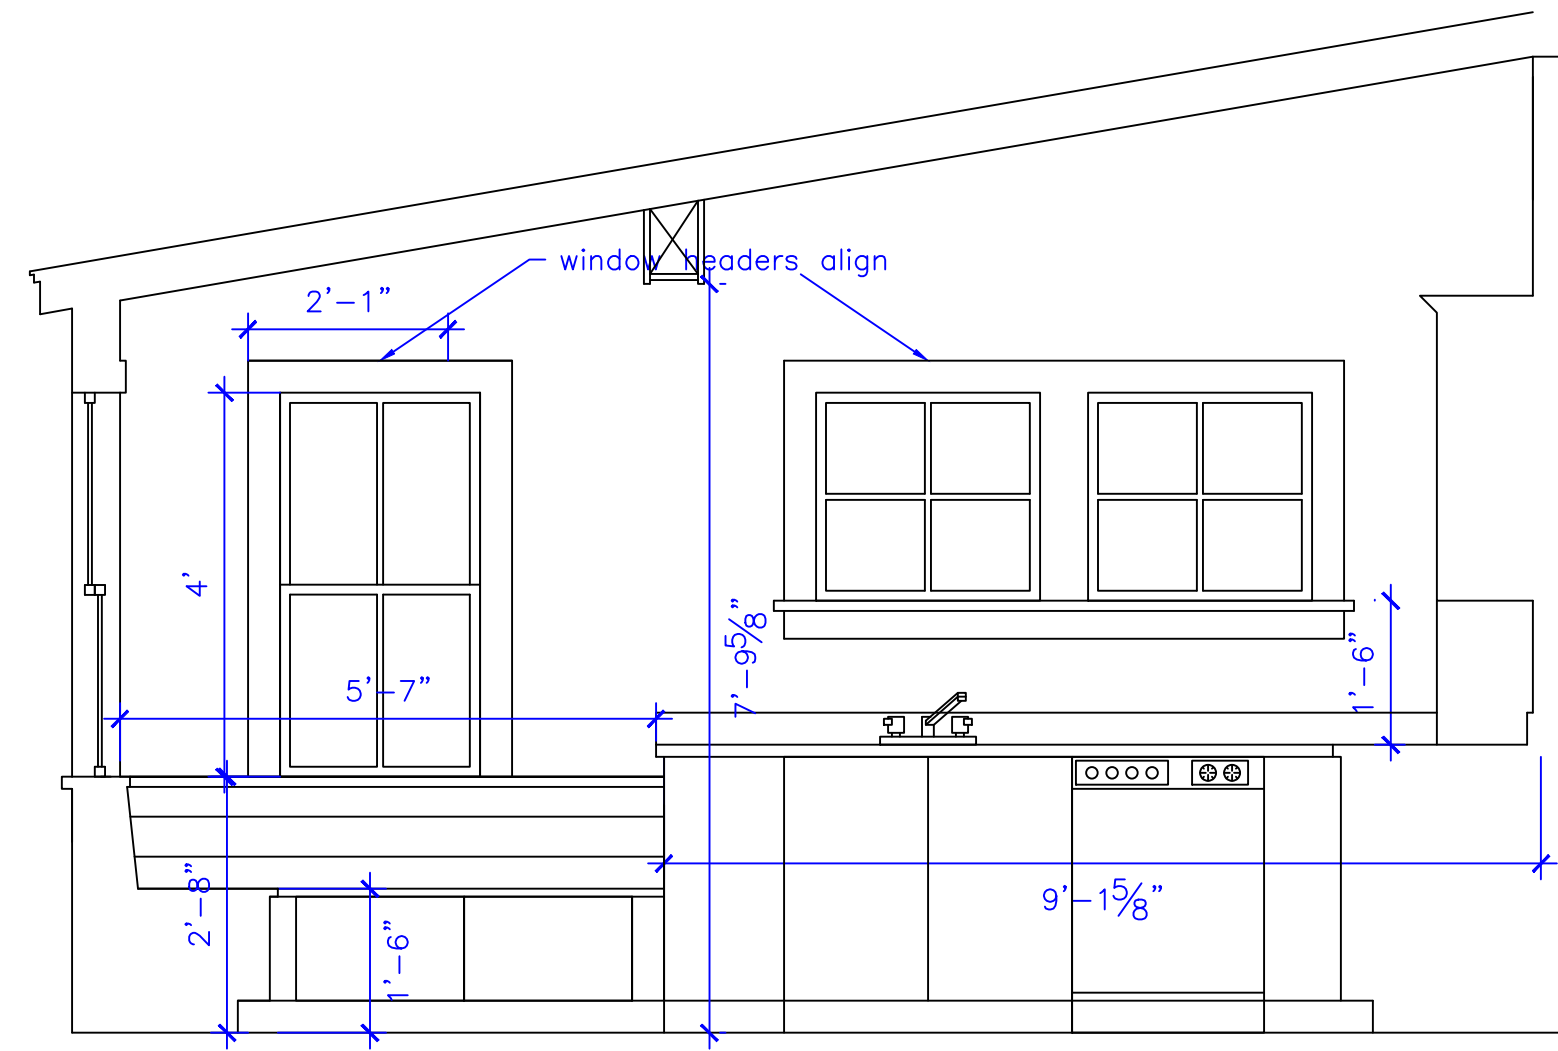

NOTES

Thompson Johnson
Woodworks
115 Island Avenue
Peaks Island ME 04108
207.766.5919

Proposed Interior Elevations

PROJECT
Engdahl Kitchen 2015
14 Brook Lane
Peaks Island, ME 04108

DATE 12-30-14	REVISED
SCALE 1/4"=1'	DRAWN BY Heather

NOTES

A Interior Elevations A, B, C
scale: 1/4"=1'

B

C