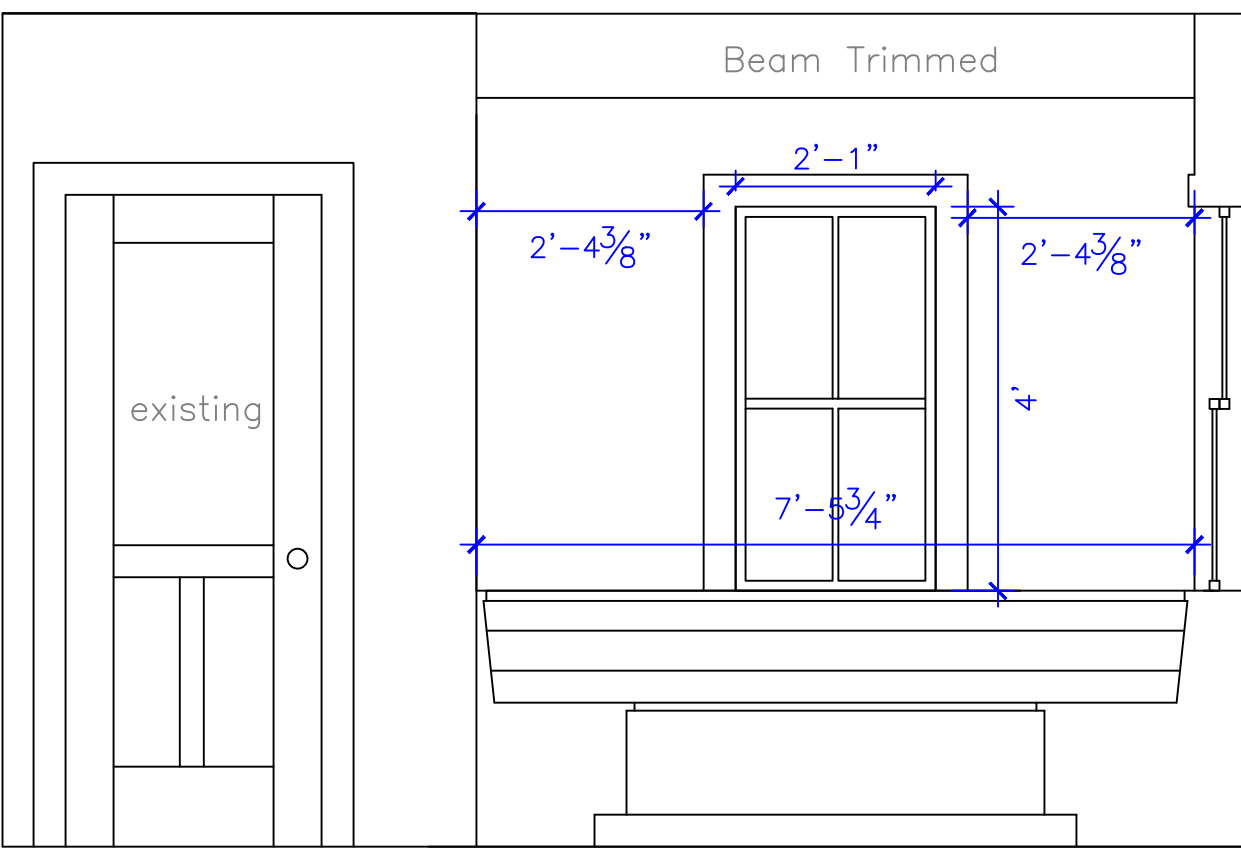

NOTES

Thompson Johnson
Woodworks
115 Island Avenue
Peaks Island ME 04108
207.766.5919

Proposed Interior Elevations

PROJECT
Engdahl Kitchen 2015
14 Brook Lane
Peaks Island, ME 04108

DATE 12-30-14	REVISED
SCALE 1/4"=1'	DRAWN BY Heather

NOTES

A Interior Elevations A, B, C
scale: 1/4"=1'

B

C