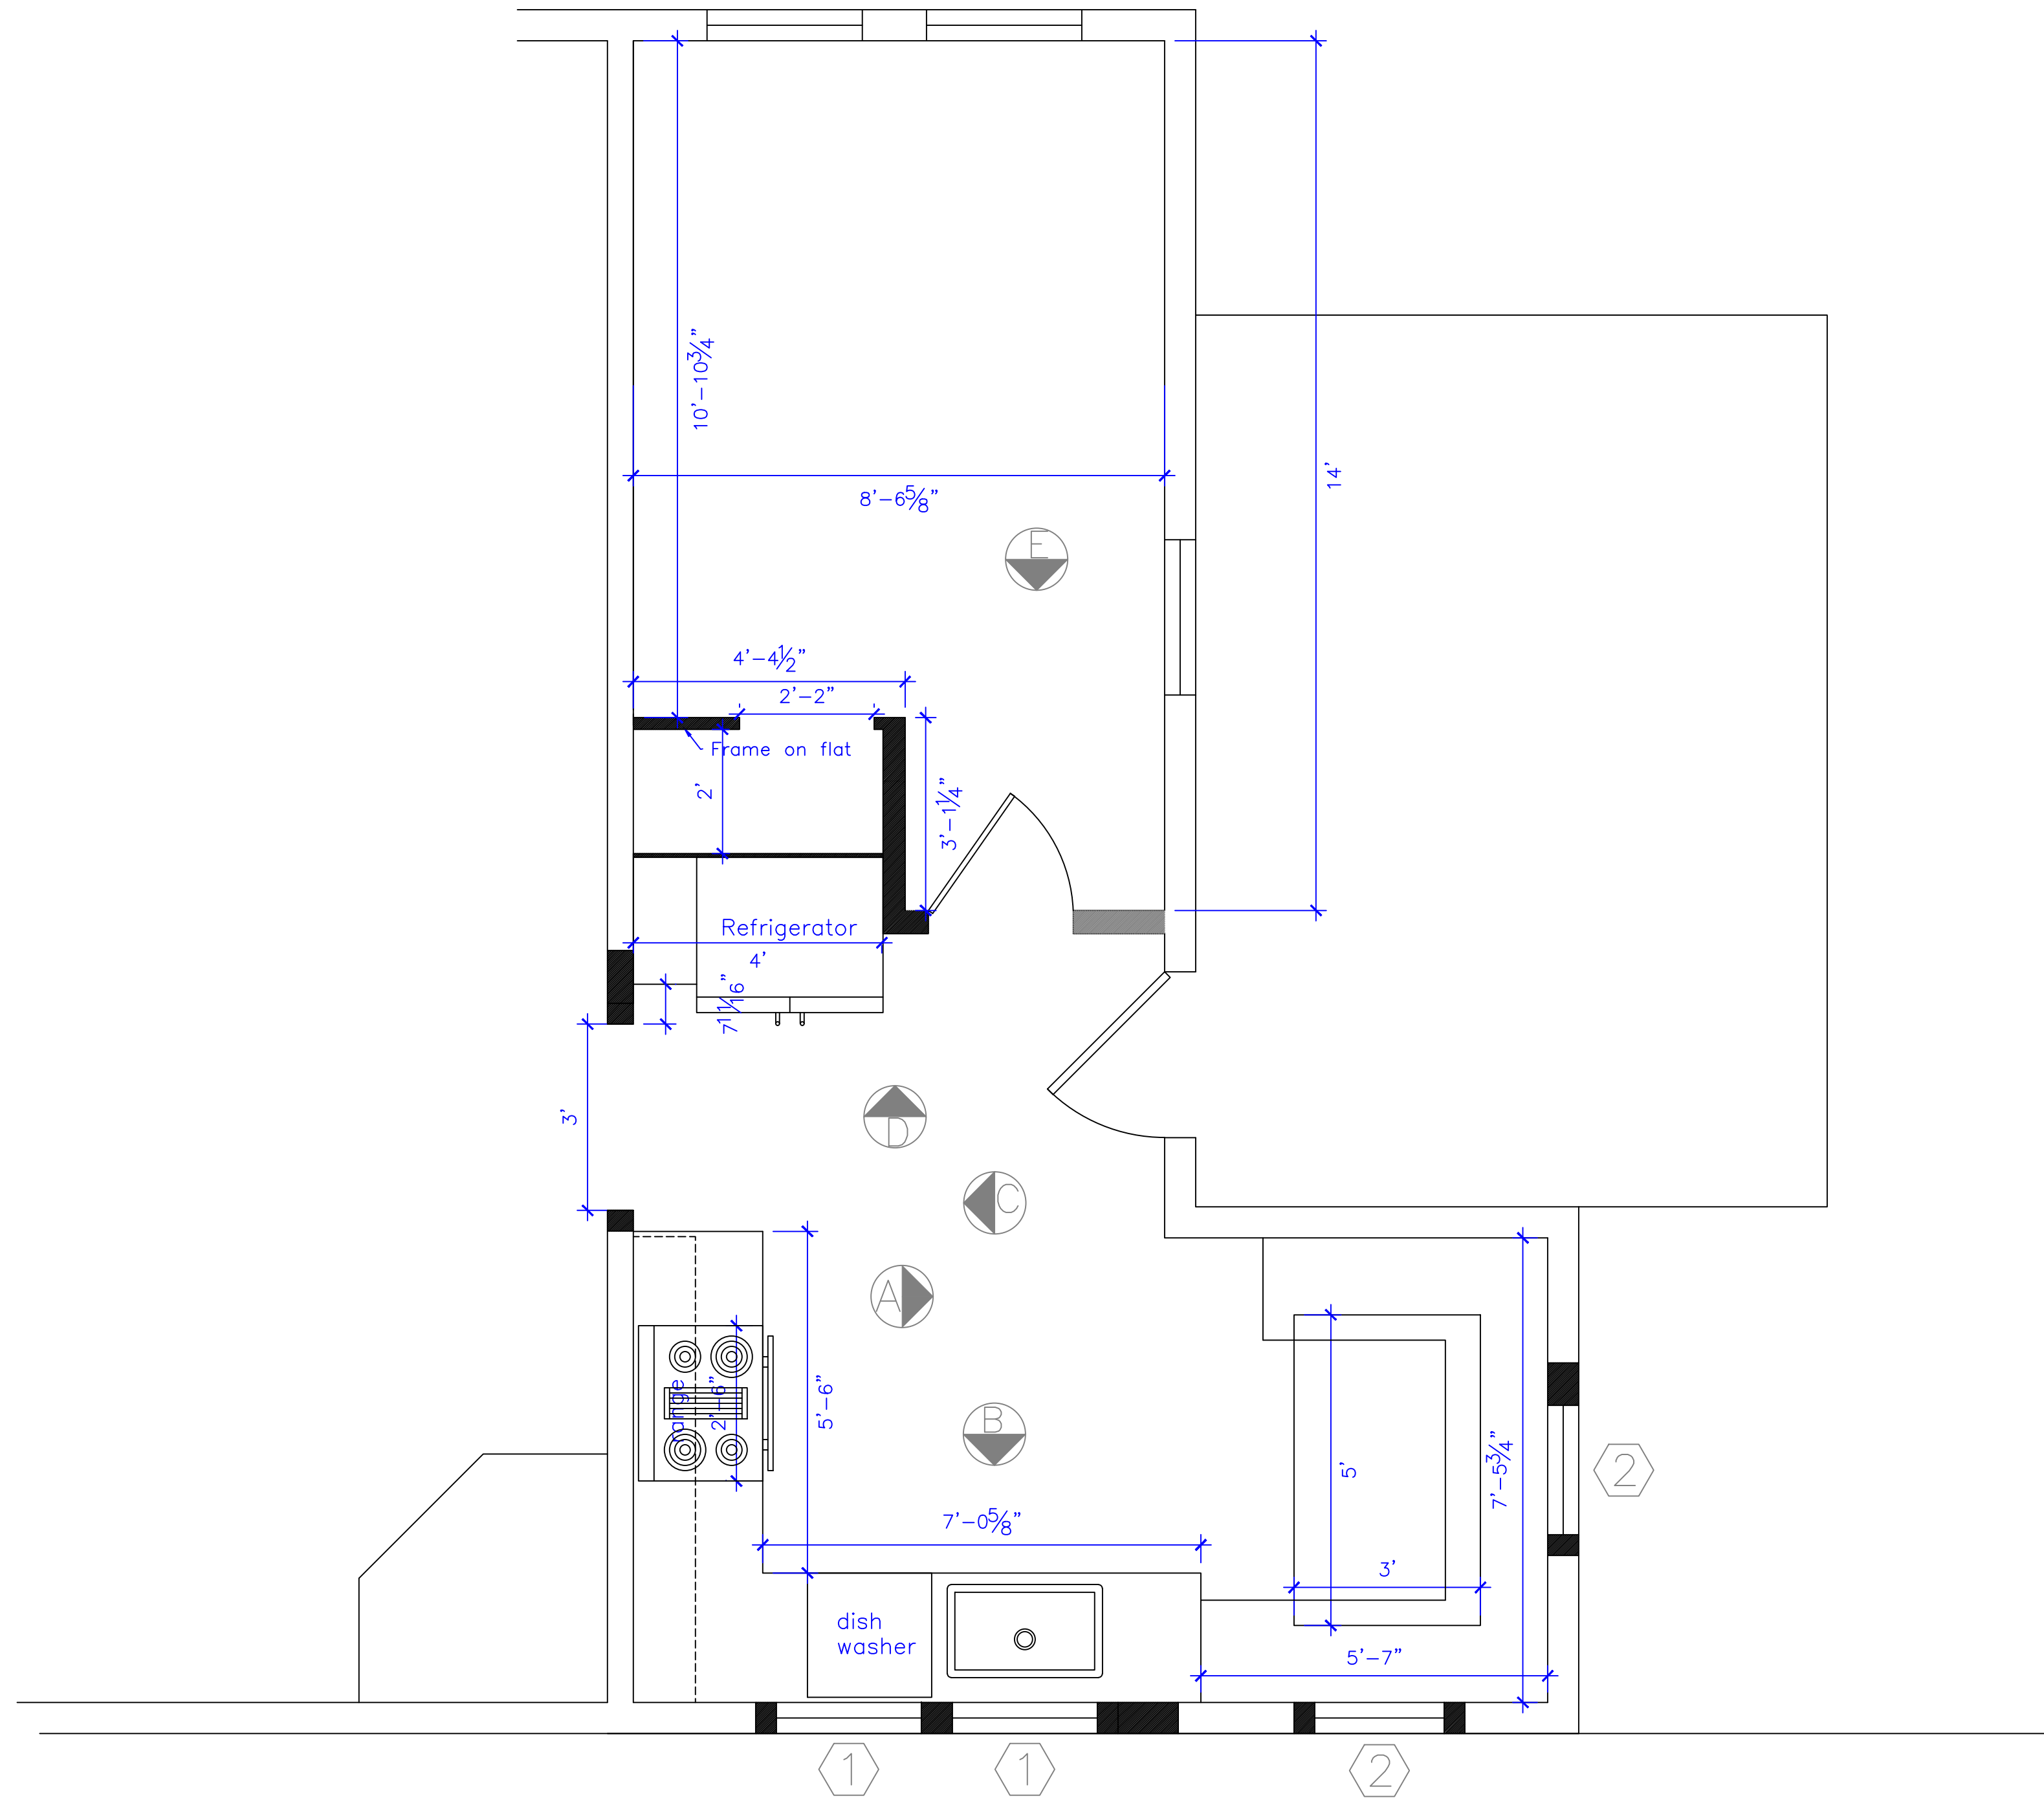

### Proposed Floor Plan

PROJECT  
Engdahl Kitchen 2015  
14 Brook Lane  
Peaks Island, ME 04108

DATE 12-30-14	REVISED
SCALE 1/2"=1'	DRAWN BY Heather

NOTES

**A** Proposed Floor Plan  
scale: 1/2"=1'

existing wall  
new wall