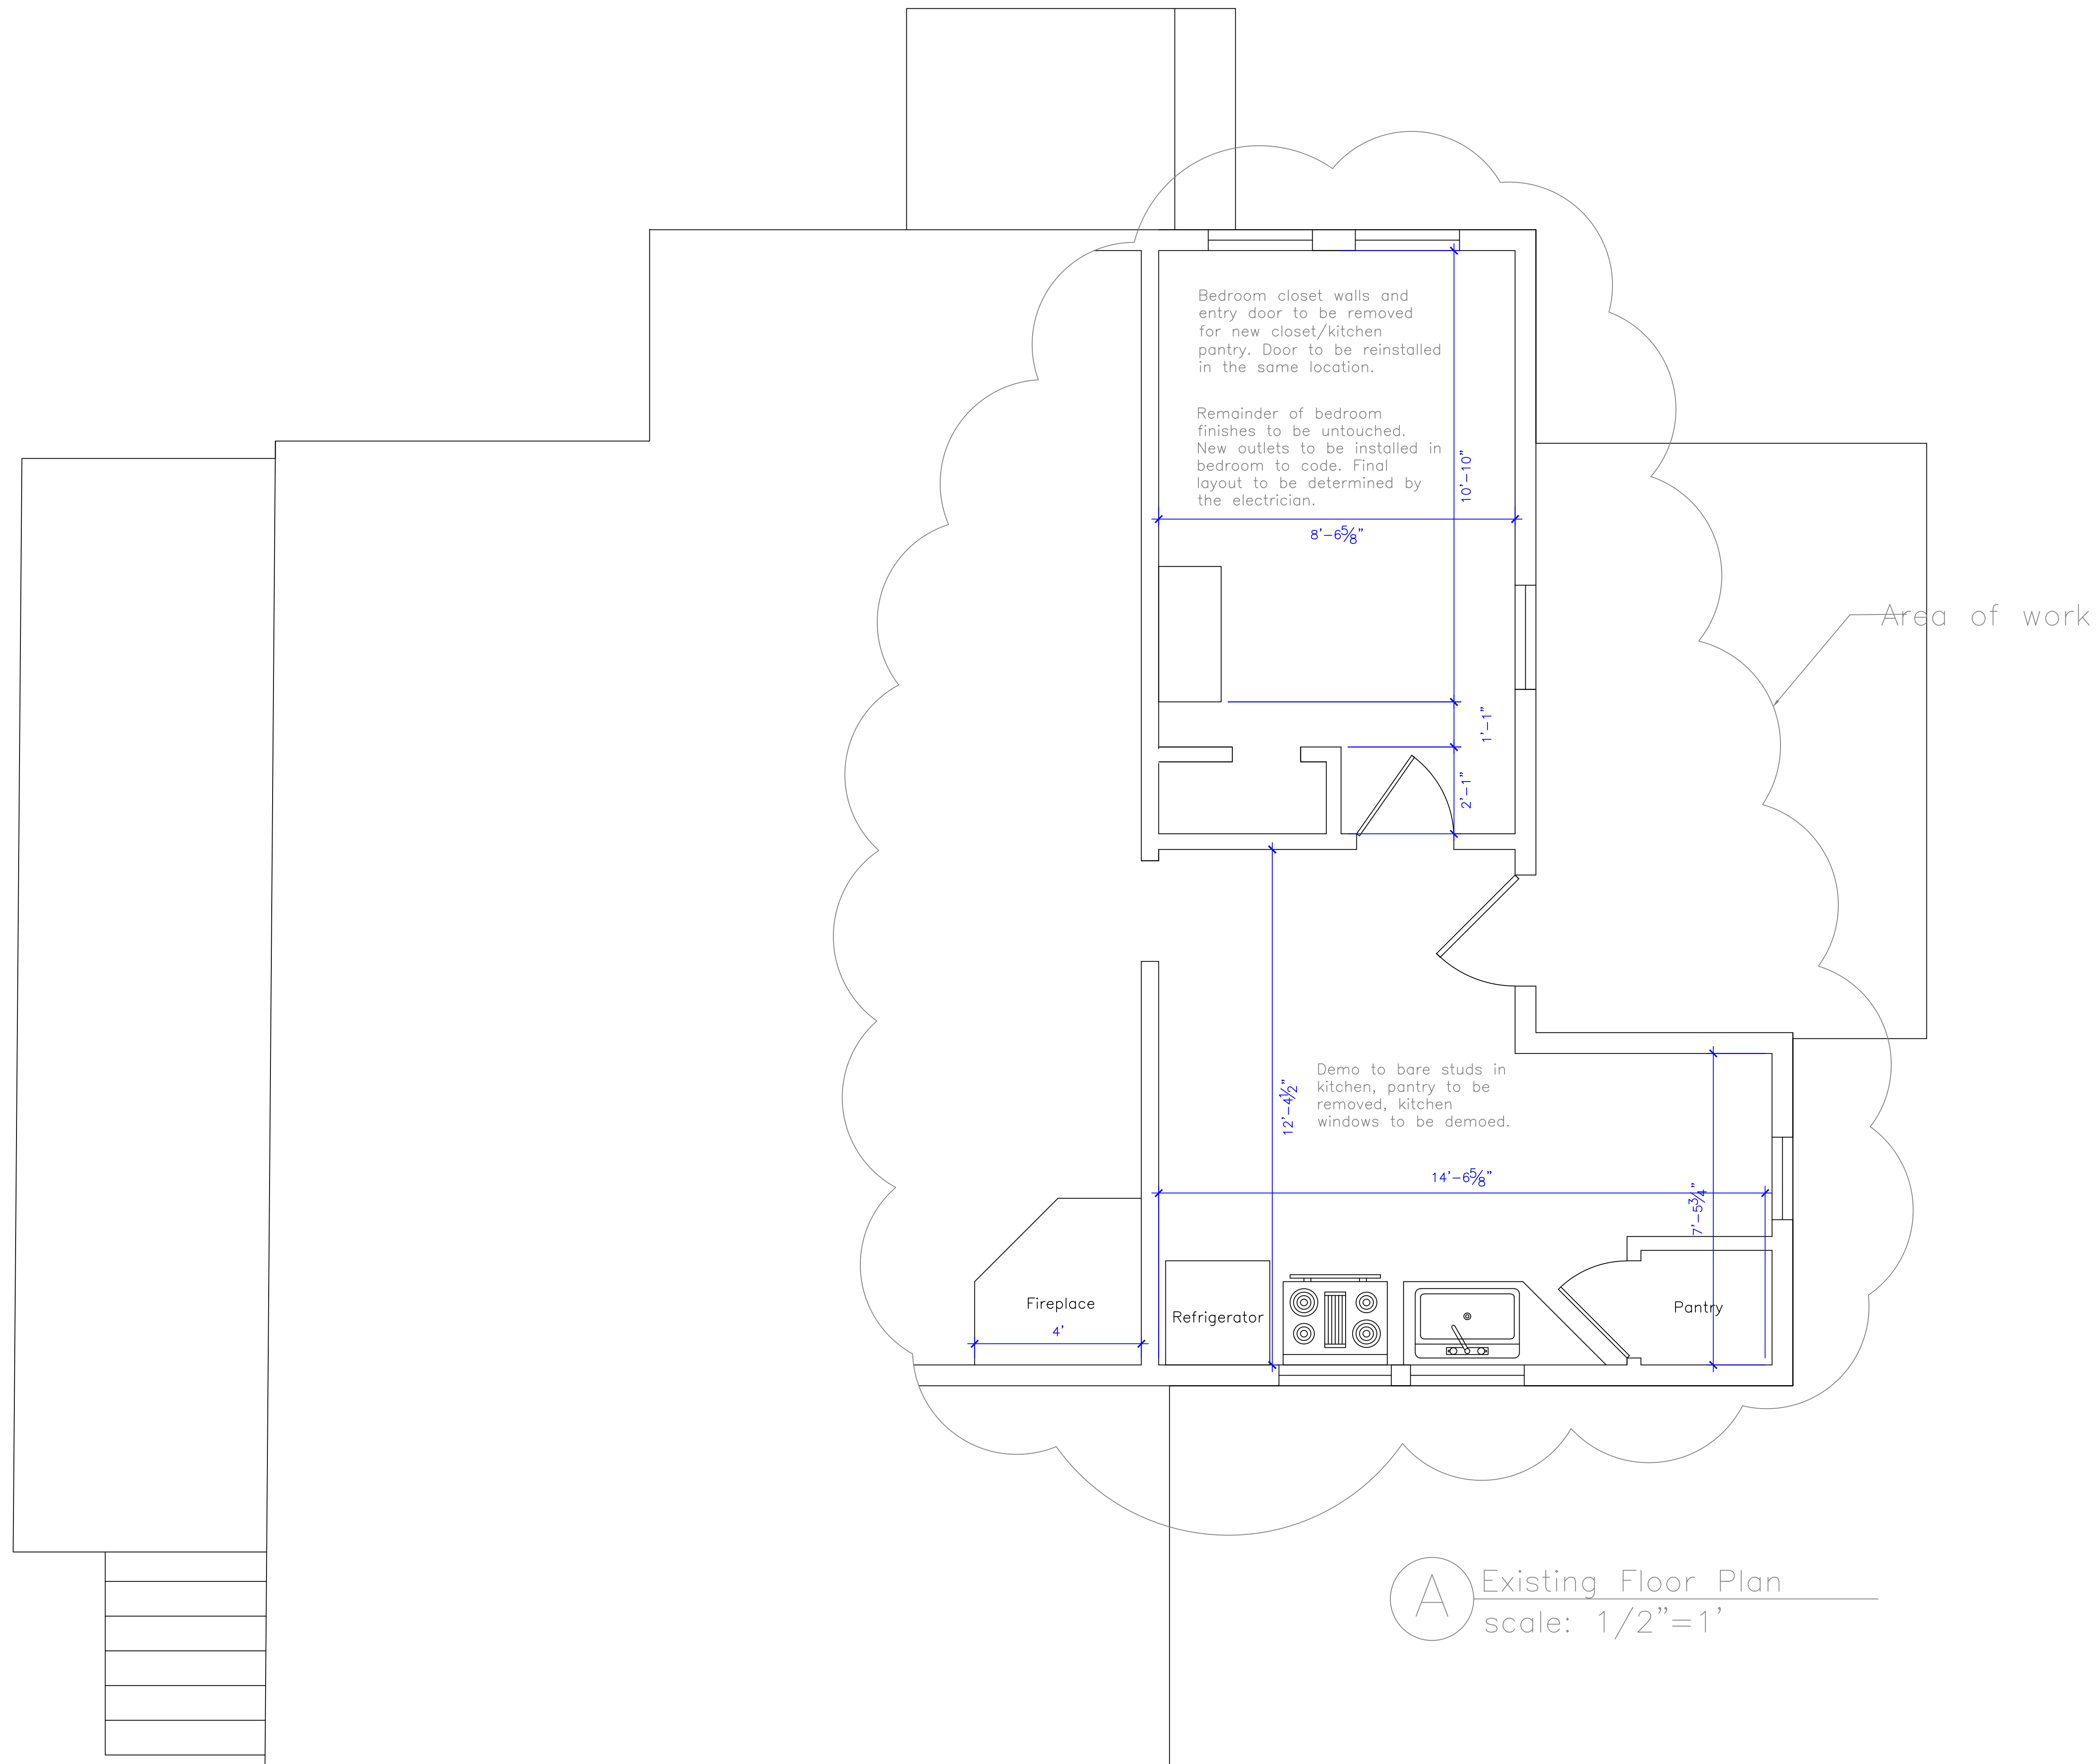

Thompson Johnson  
Woodworks  
115 Island Avenue  
Peaks Island ME 04108  
207.766.5919

Existing  
Floor Plan

PROJECT  
Engdahl Kitchen 2015  
14 Brook Lane  
Peaks Island, ME 04108

DATE  
12-30-14  
SCALE  
1/2"=1'

REVISED  
DRAWN BY  
Heather

NOTES

A Existing Floor Plan  
scale: 1/2"=1'