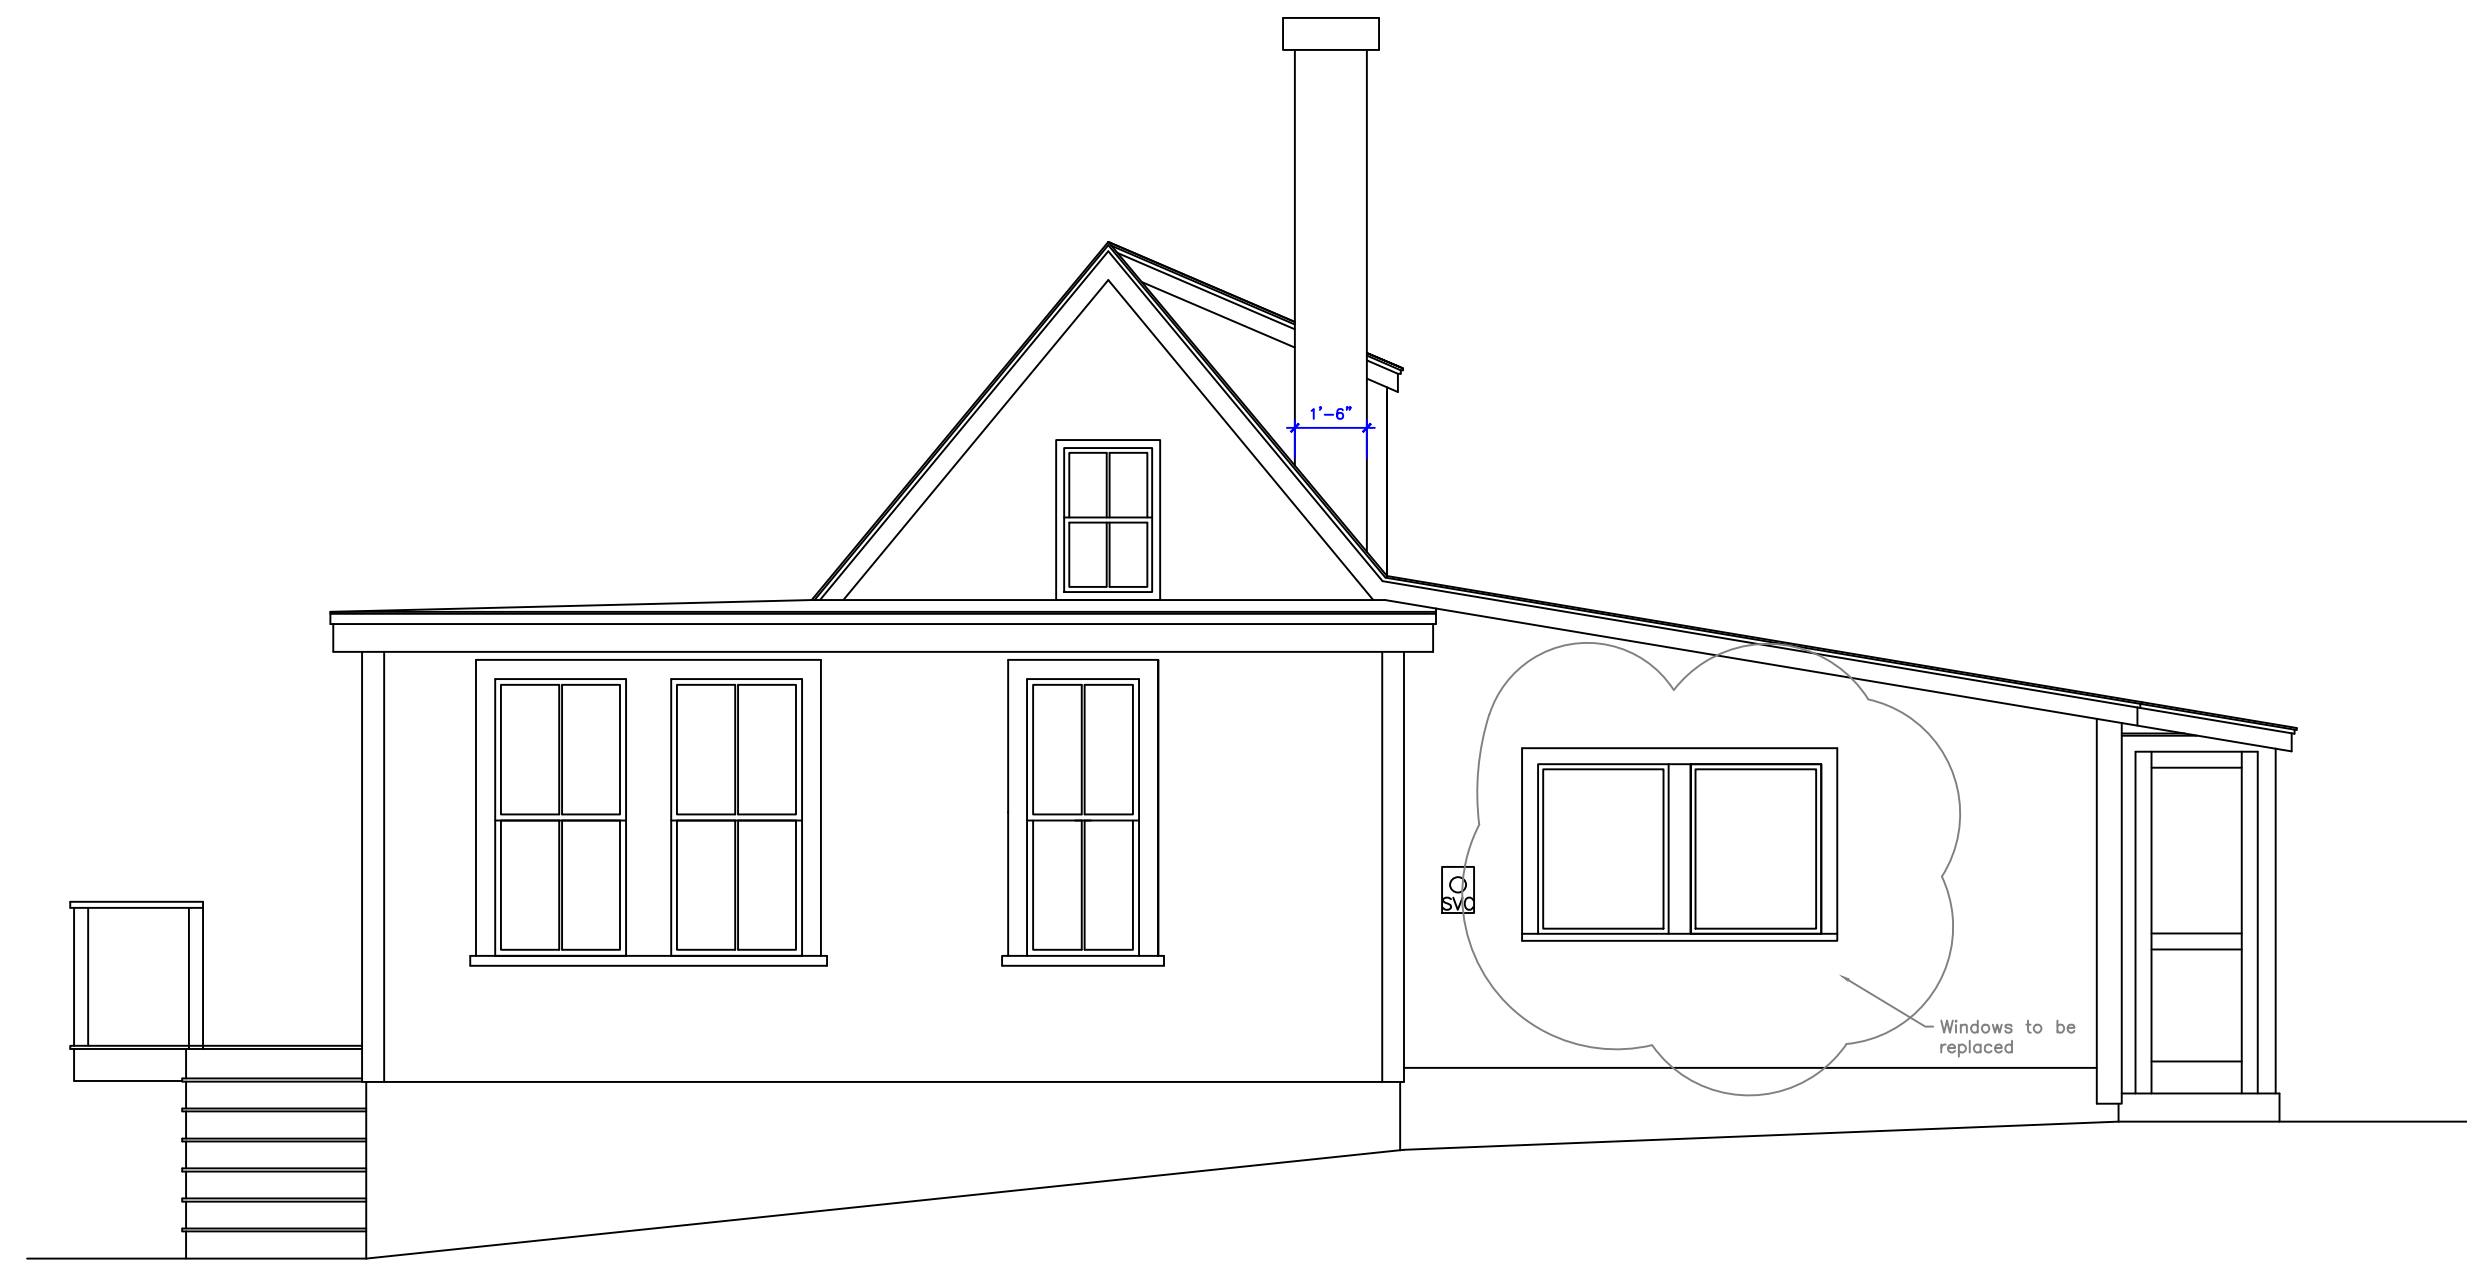

NOTES

Thompson Johnson
Woodworks
115 Island Avenue
Peaks Island ME 04108
207.766.5919

Existing Exterior Elevations

PROJECT
Engdahl Kitchen 2015
14 Brook Lane
Peaks Island, ME 04108

DATE	REVISED
12-30-14	
SCALE	DRAWN BY
1/4"=1'	Heather

NOTES

A Existing South Elevation
scale: 1/4"=1'

B Existing East Elevation
scale: 1/4"=1'