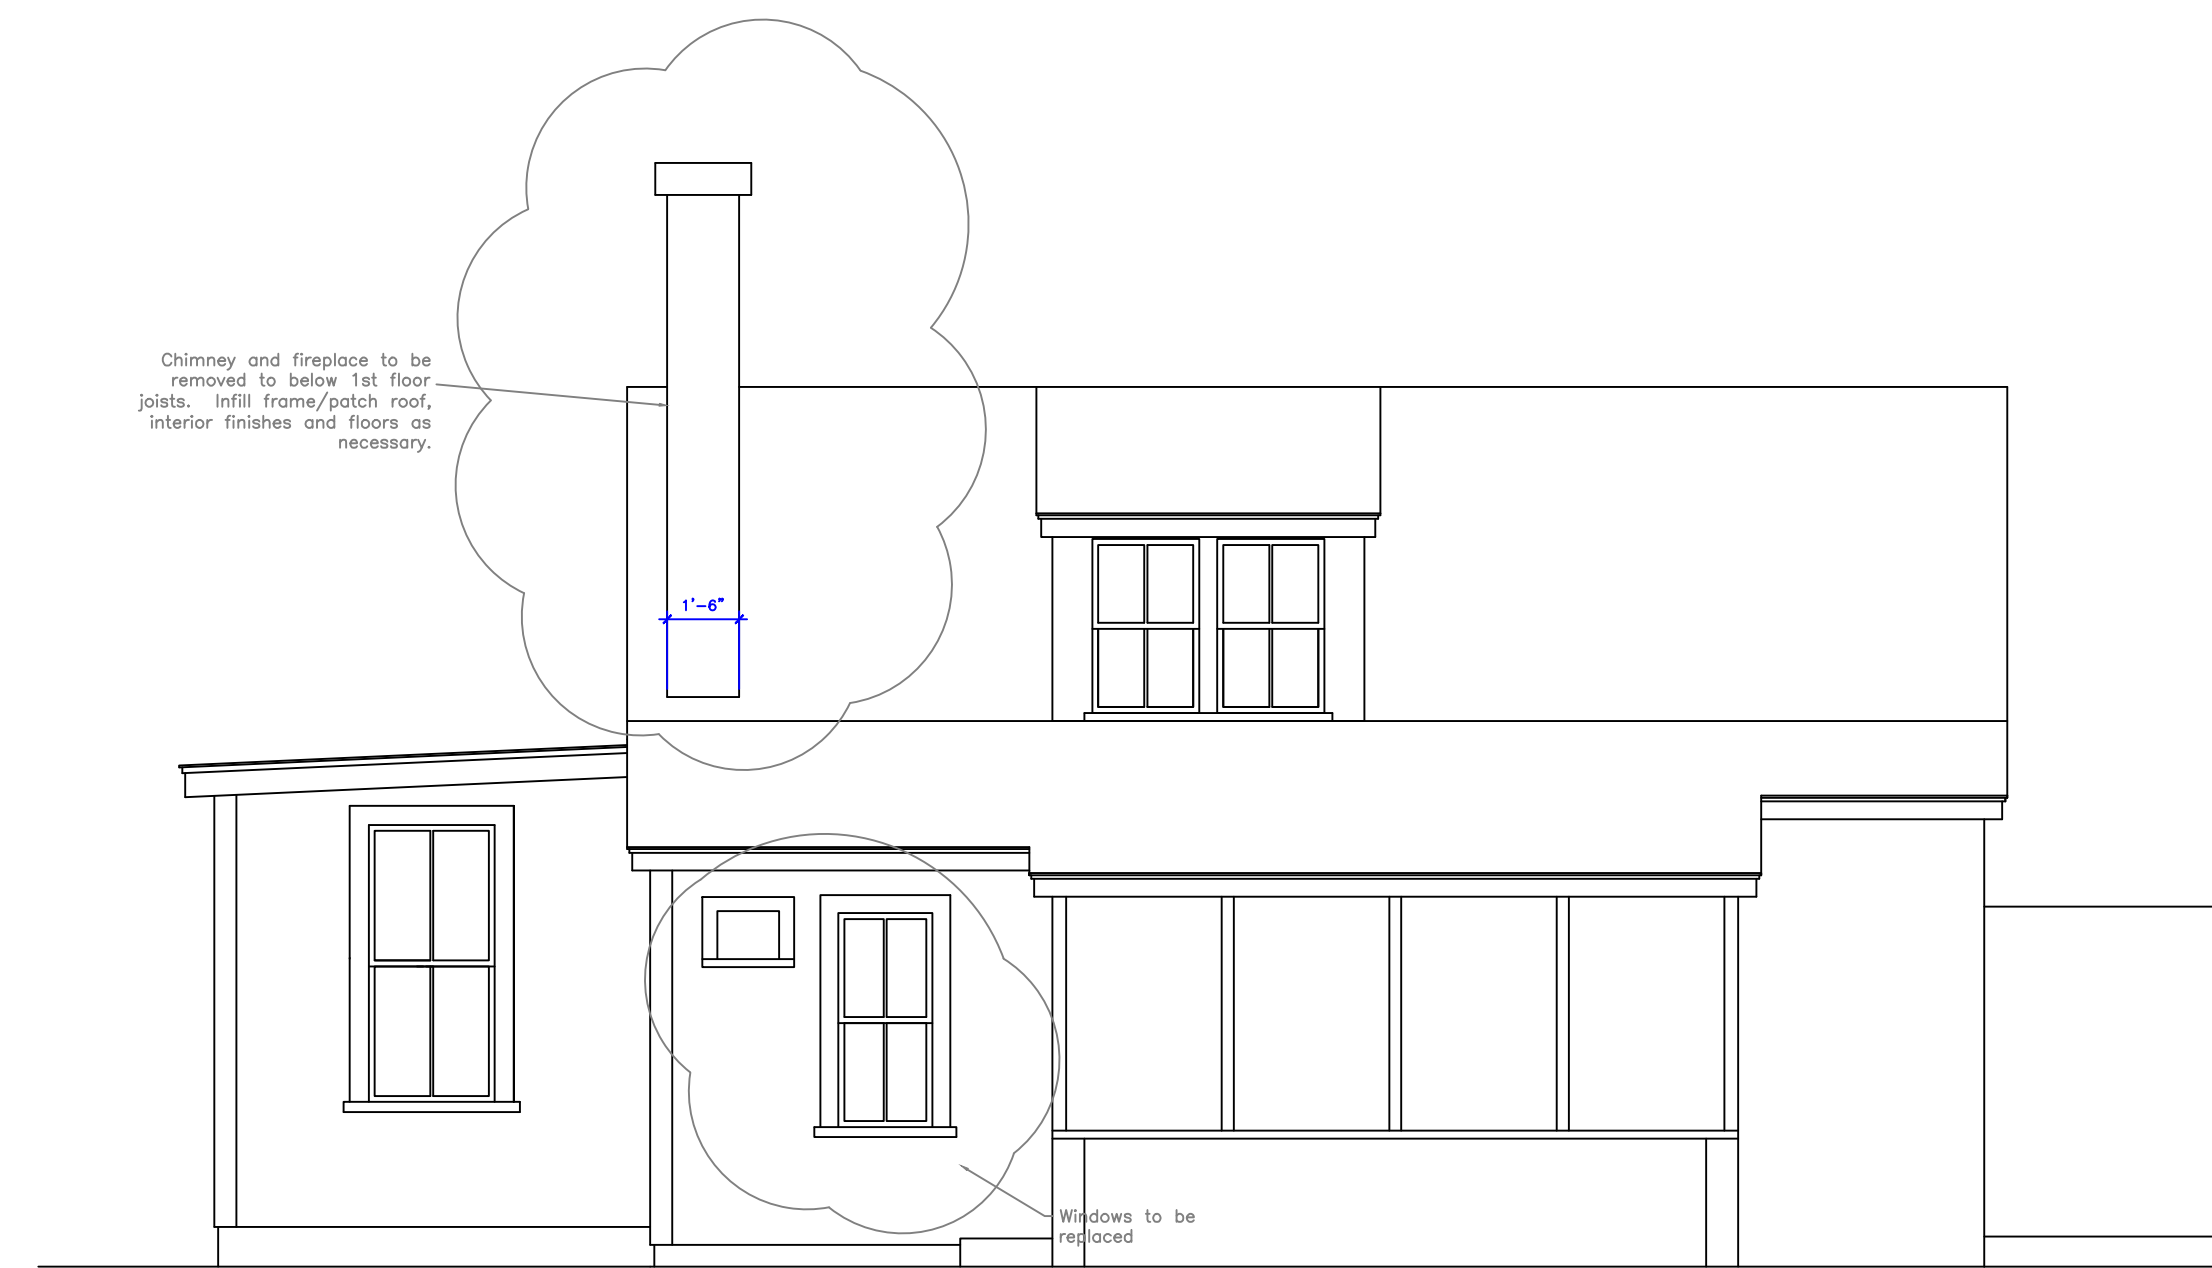

NOTES

Thompson Johnson
Woodworks
115 Island Avenue
Peaks Island ME 04108
207.766.5919

Existing Exterior Elevations

PROJECT
Engdahl Kitchen 2015
14 Brook Lane
Peaks Island, ME 04108

DATE	REVISED
12-30-14	
SCALE	DRAWN BY
1/4"=1'	Heather

NOTES

A Existing South Elevation
scale: 1/4"=1'

B Existing East Elevation
scale: 1/4"=1'